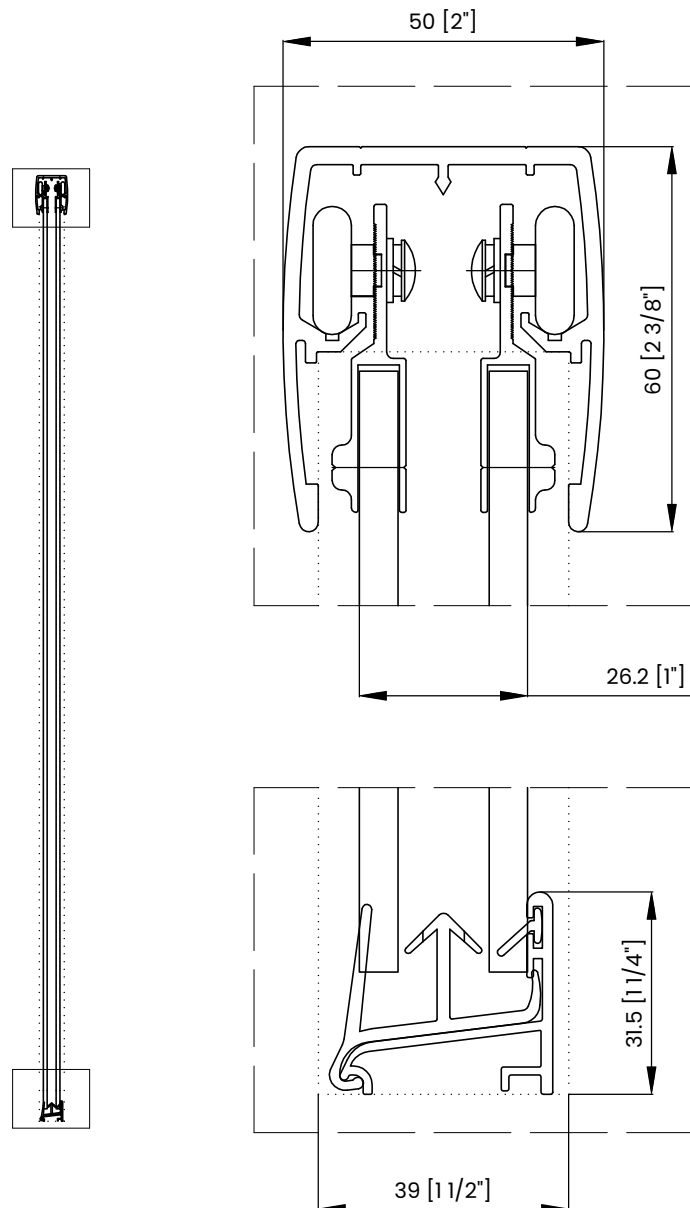

Measurements	
A	Distance Between Handle Holes
B	Handle Length
C	Distance Between Handle Holes To The Side
D	Distance Between Handle Holes To The Bottom
F	Min/Max Walk-In Width
G	Min/Max Shower Door Width
H	Shower Door Height
J	Walk Through Opening Height

Measurements provided are in mm and inches.

Measurements	
A	Distance Between Handle Holes
B	Handle Length
C	Distance Between Handle Holes To The Side
D	Distance Between Handle Holes To The Bottom
F	Min/Max Walk-In Width
G	Min/Max Shower Door Width
H	Shower Door Height
J	Walk Through Opening Height