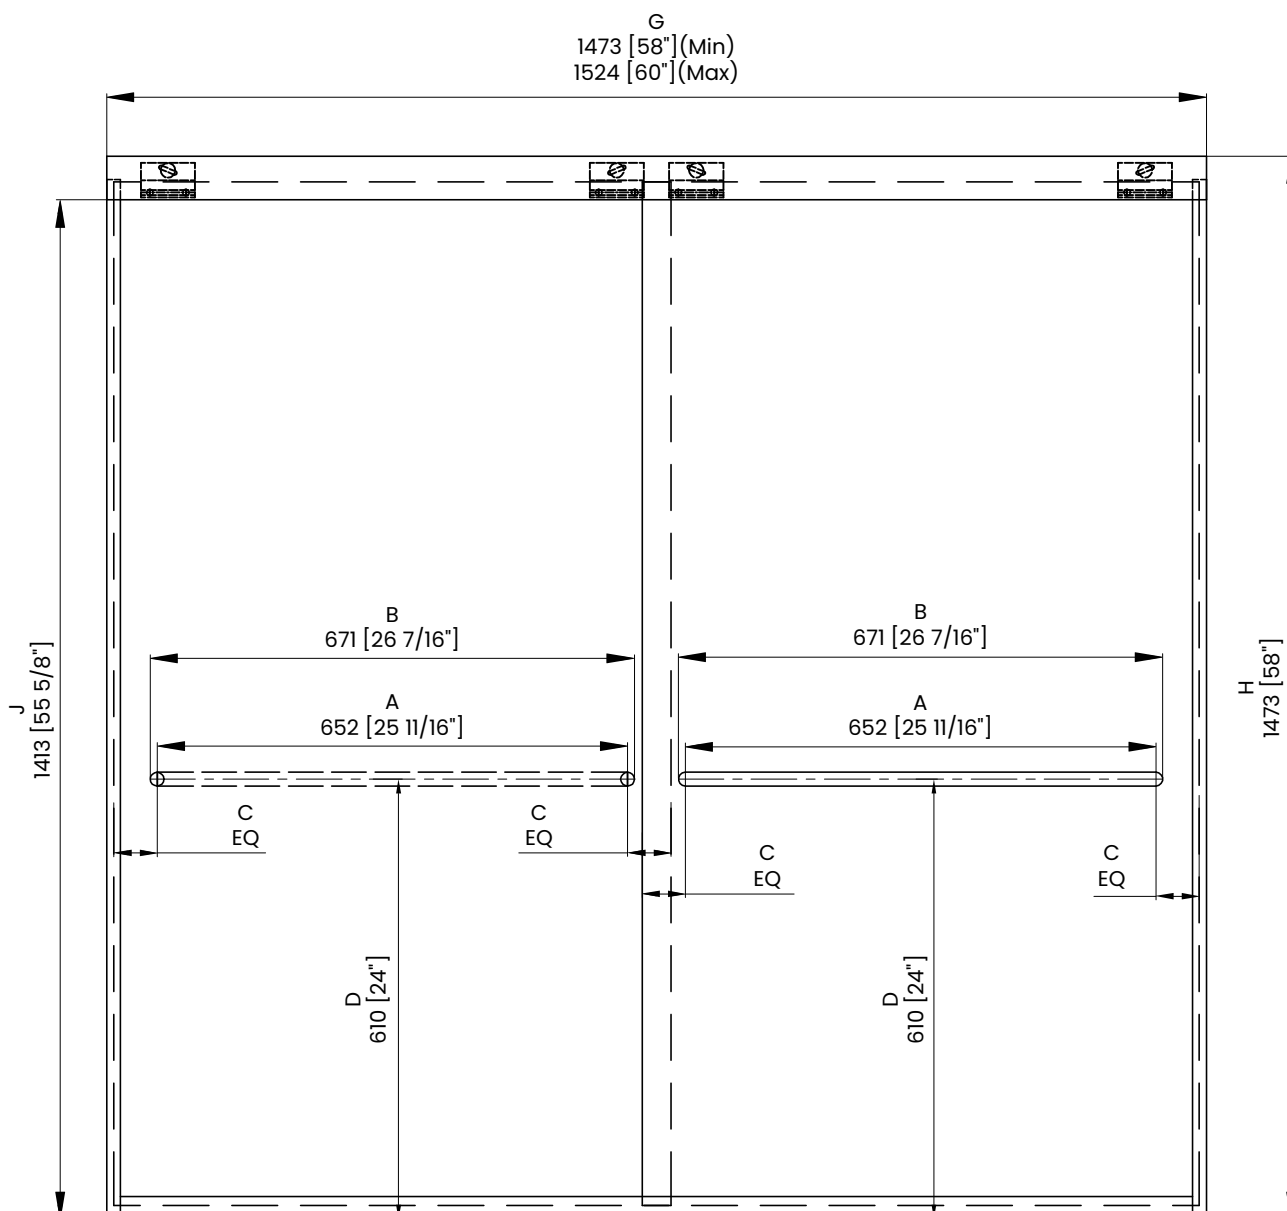

Measurements	
A	Distance Between Handle Holes
B	Handle Length
C	Distance Between Handle Holes To The Side
D	Distance Between Handle Holes To The Bottom
F	Min/Max Walk-In Width
G	Min/Max Shower Door Width
H	Shower Door Height
J	Walk Through Opening Height

Measurements provided are in mm and inches.

Measurements	
A	Distance Between Handle Holes
B	Handle Length
C	Distance Between Handle Holes To The Side
D	Distance Between Handle Holes To The Bottom
F	Min/Max Walk-In Width
G	Min/Max Shower Door Width
H	Shower Door Height
J	Walk Through Opening Height