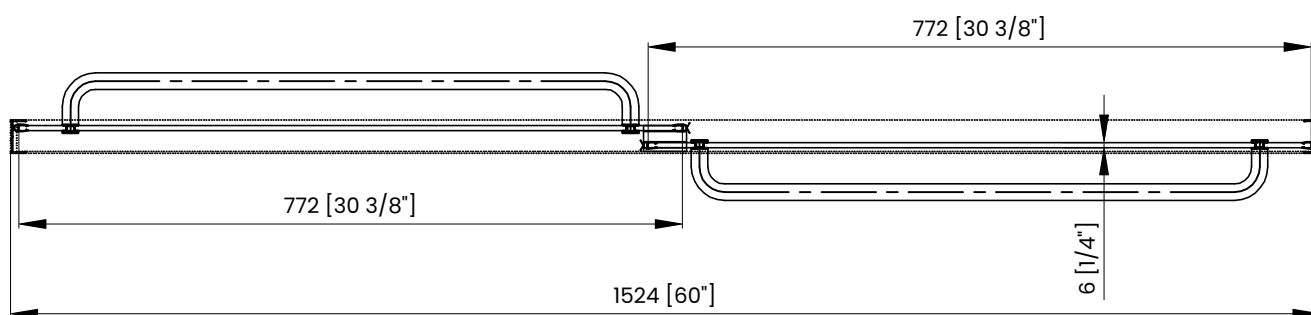

Measurements provided are in mm and inches.

Measurements	
A	Distance Between Handle Holes
B	Handle Length
C	Distance Between Handle Holes To The Side
D	Distance Between Handle Holes To The Bottom
F	Min/Max Walk-In Width
G	Min/Max Shower Door Width
H	Shower Door Height
J	Walk Through Opening Height

Measurements provided are in mm and inches.