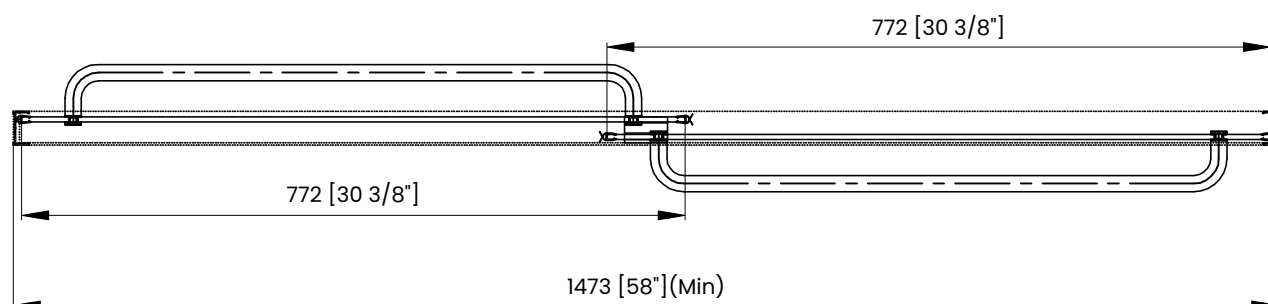

Measurements provided are in mm and inches.

Measurements	
A	Distance Between Handle Holes
B	Handle Length
C	Distance Between Handle Holes To The Side
D	Distance Between Handle Holes To The Bottom
F	Min/Max Walk-In Width
G	Min/Max Shower Door Width
H	Shower Door Height
J	Walk Through Opening Height

Measurements provided are in mm and inches.