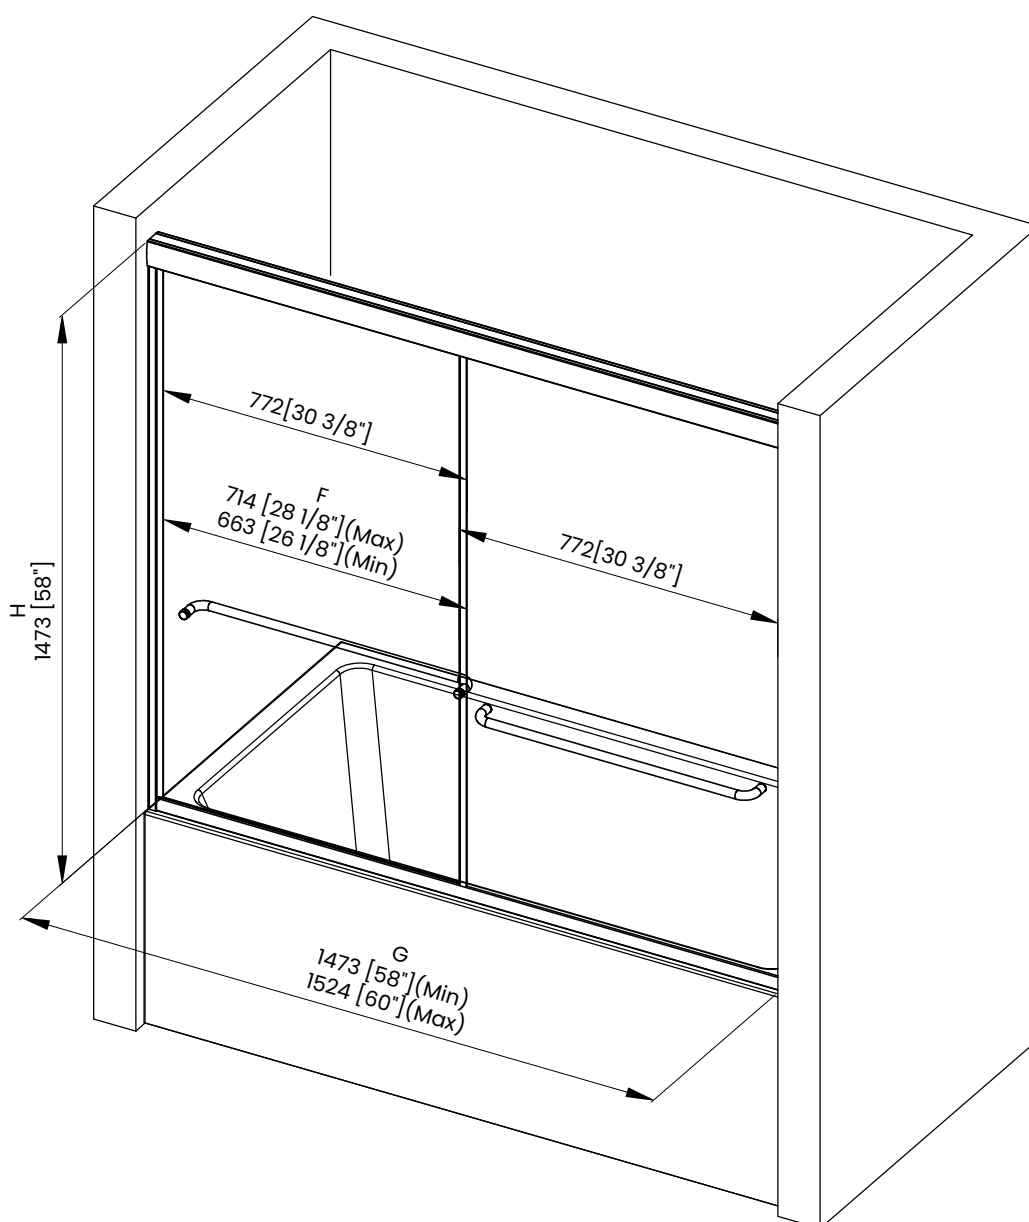

Measurements	
A	Distance Between Handle Holes
B	Handle Length
C	Distance Between Handle Holes To The Side
D	Distance Between Handle Holes To The Bottom
F	Min/Max Walk-In Width
G	Min/Max Shower Door Width
H	Shower Door Height
J	Walk Through Opening Height

Measurements provided are in mm and inches.

Measurements	
A	Distance Between Handle Holes
B	Handle Length
C	Distance Between Handle Holes To The Side
D	Distance Between Handle Holes To The Bottom
F	Min/Max Walk-In Width
G	Min/Max Shower Door Width
H	Shower Door Height
J	Walk Through Opening Height