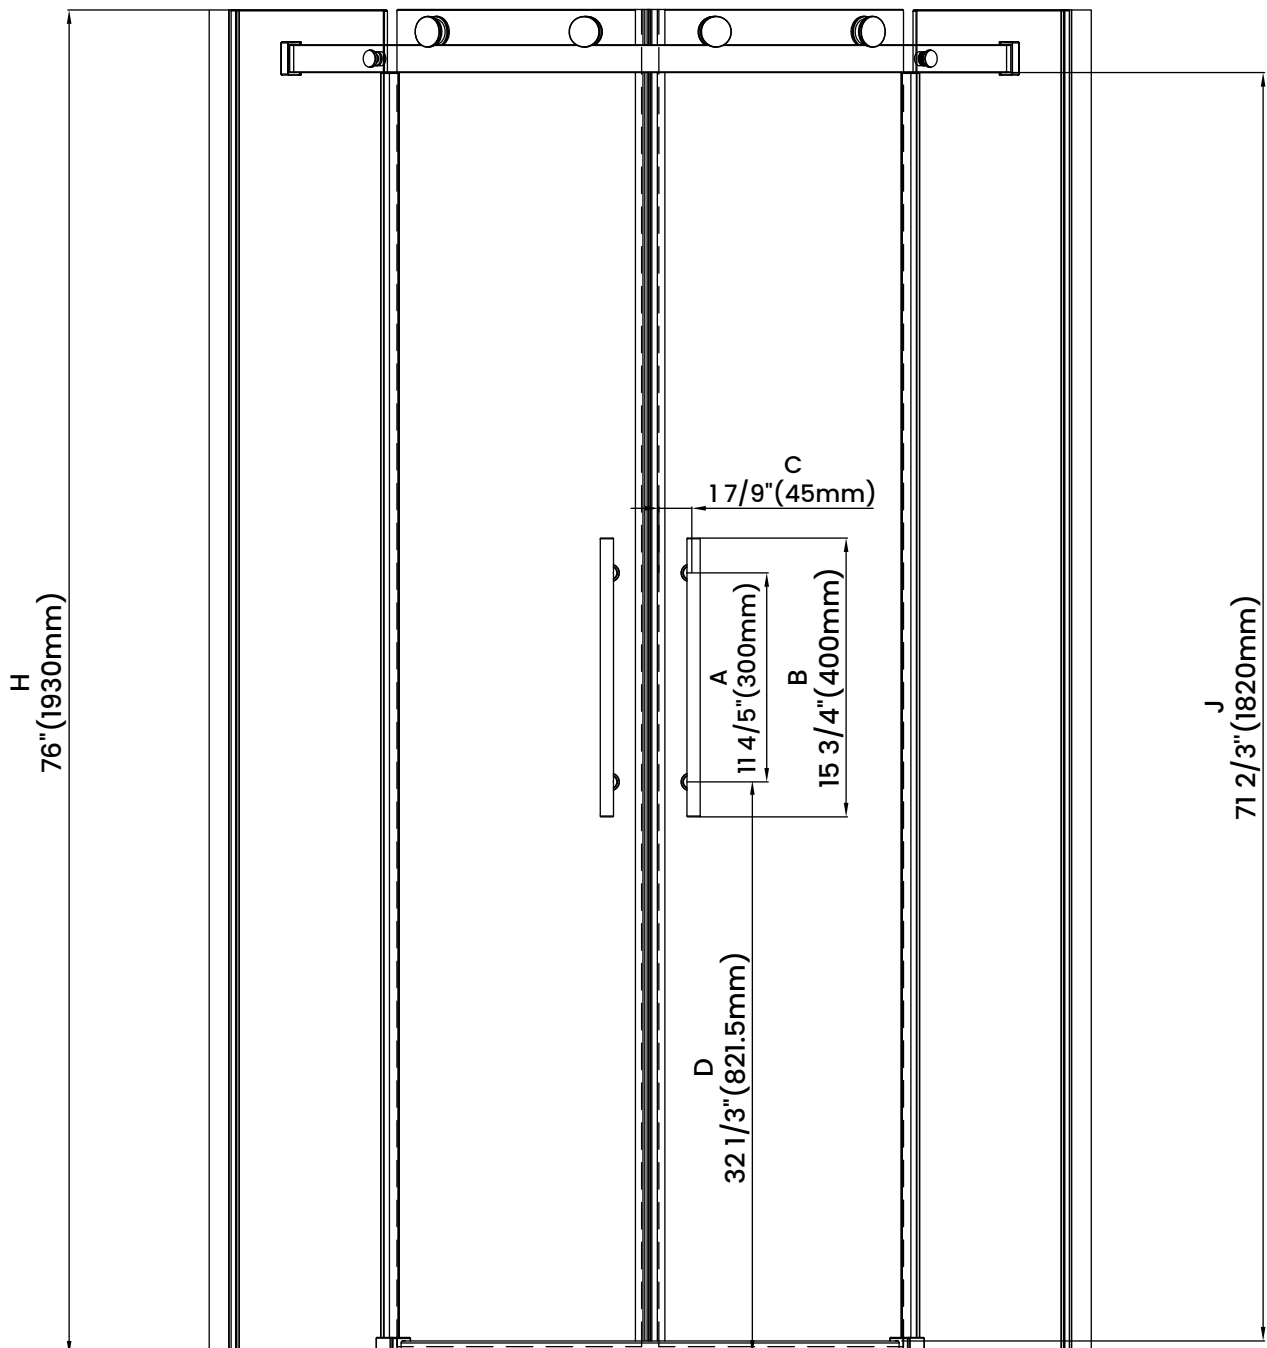

Measurements	
<b>A</b>	Distance Between Handle Holes
<b>B</b>	Handle Length
<b>C</b>	Distance Between Handle Holes To The Side
<b>D</b>	Distance Between Handle Holes To The Bottom
<b>F</b>	Walk-In Width
<b>G</b>	Min/Max Shower Door Width
<b>H</b>	Shower Door Height
<b>J</b>	Walk Through Opening Height

Measurements provided are in mm and inches.

Measurements	
<b>A</b>	Distance Between Handle Holes
<b>B</b>	Handle Length
<b>C</b>	Distance Between Handle Holes To The Side
<b>D</b>	Distance Between Handle Holes To The Bottom
<b>F</b>	Walk-In Width
<b>G</b>	Min/Max Shower Door Width
<b>H</b>	Shower Door Height
<b>J</b>	Walk Through Opening Height

Measurements provided are in mm and inches.