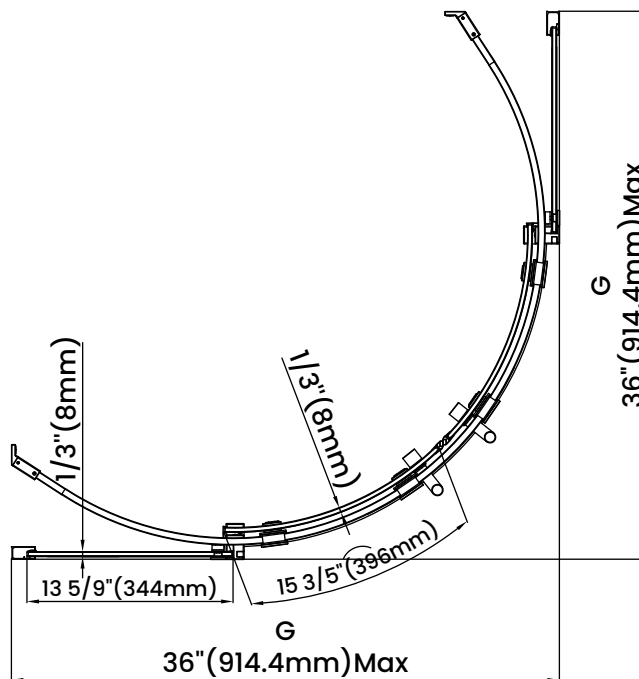

Measurements	
<b>A</b>	Distance Between Handle Holes
<b>B</b>	Handle Length
<b>C</b>	Distance Between Handle Holes To The Side
<b>D</b>	Distance Between Handle Holes To The Bottom
<b>F</b>	Walk-In Width
<b>G</b>	Min/Max Shower Door Width
<b>H</b>	Shower Door Height
<b>J</b>	Walk Through Opening Height

Measurements provided are in mm and inches.

Measurements	
<b>A</b>	Distance Between Handle Holes
<b>B</b>	Handle Length
<b>C</b>	Distance Between Handle Holes To The Side
<b>D</b>	Distance Between Handle Holes To The Bottom
<b>F</b>	Walk-In Width
<b>G</b>	Min/Max Shower Door Width
<b>H</b>	Shower Door Height
<b>J</b>	Walk Through Opening Height

Measurements provided are in mm and inches.