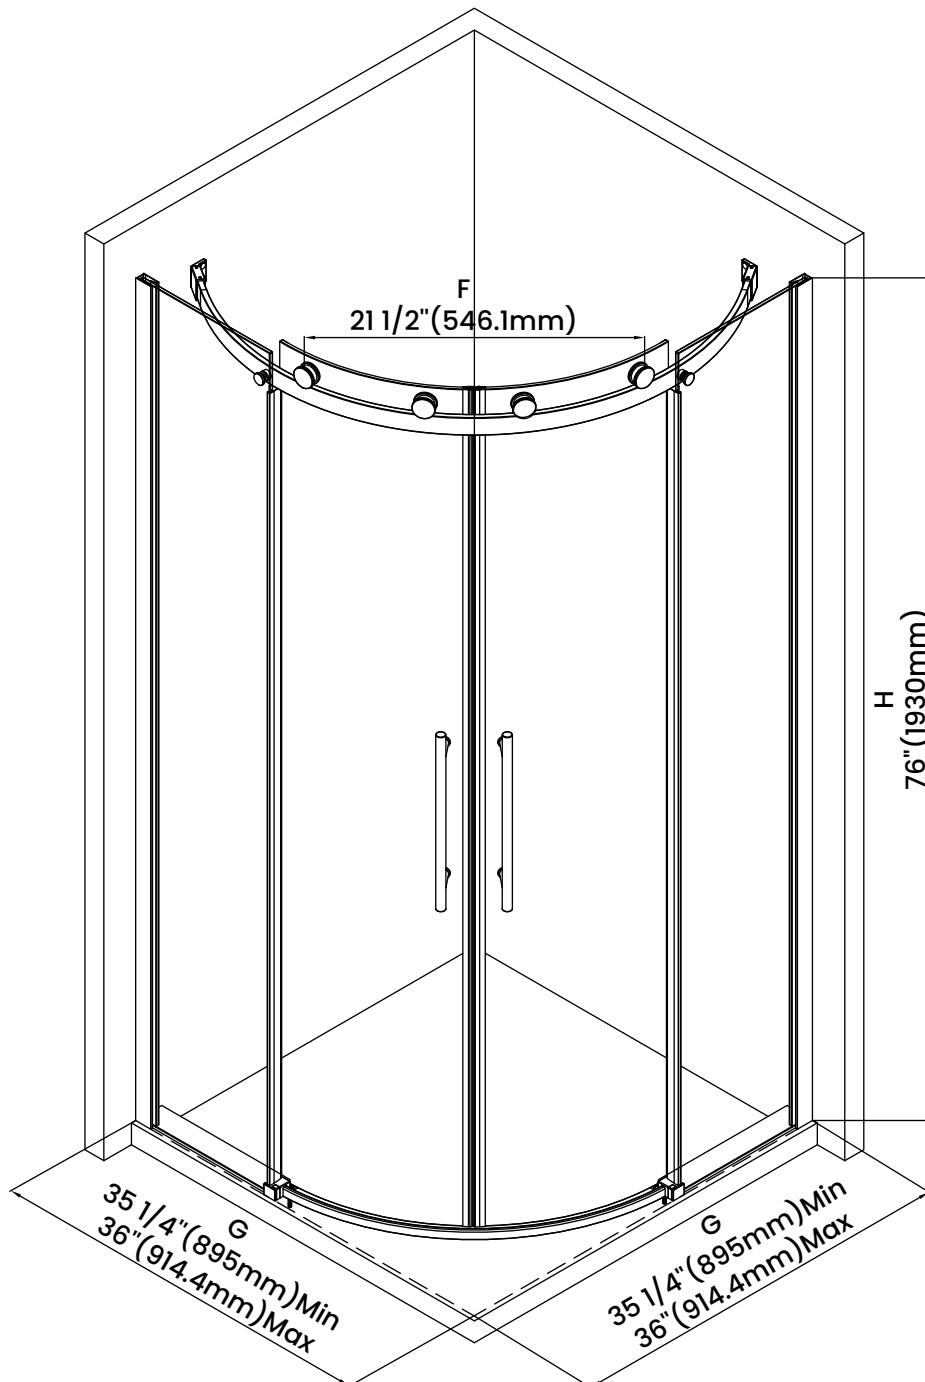

Measurements	
<b>A</b>	Distance Between Handle Holes
<b>B</b>	Handle Length
<b>C</b>	Distance Between Handle Holes To The Side
<b>D</b>	Distance Between Handle Holes To The Bottom
<b>F</b>	Walk-In Width
<b>G</b>	Min/Max Shower Door Width
<b>H</b>	Shower Door Height
<b>J</b>	Walk Through Opening Height

Measurements provided are in mm and inches.

Measurements	
<b>A</b>	Distance Between Handle Holes
<b>B</b>	Handle Length
<b>C</b>	Distance Between Handle Holes To The Side
<b>D</b>	Distance Between Handle Holes To The Bottom
<b>F</b>	Walk-In Width
<b>G</b>	Min/Max Shower Door Width
<b>H</b>	Shower Door Height
<b>J</b>	Walk Through Opening Height

Measurements provided are in mm and inches.