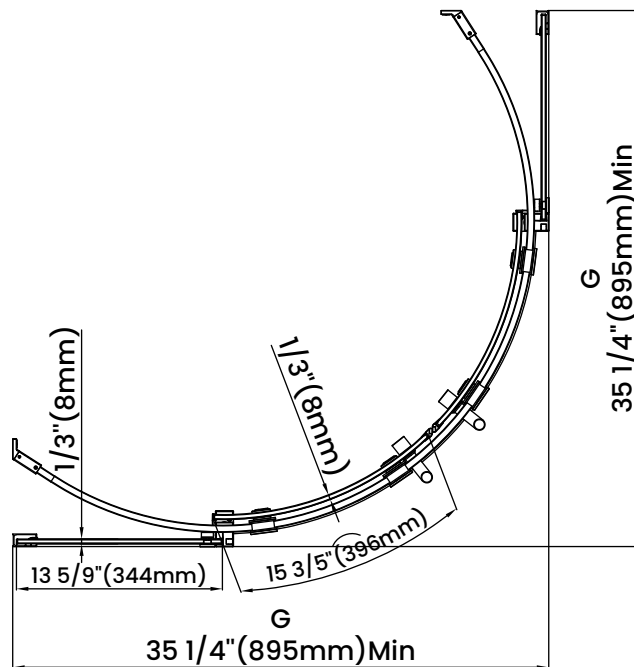

Measurements	
<b>A</b>	Distance Between Handle Holes
<b>B</b>	Handle Length
<b>C</b>	Distance Between Handle Holes To The Side
<b>D</b>	Distance Between Handle Holes To The Bottom
<b>F</b>	Walk-In Width
<b>G</b>	Min/Max Shower Door Width
<b>H</b>	Shower Door Height
<b>J</b>	Walk Through Opening Height

Measurements provided are in mm and inches.

Measurements	
<b>A</b>	Distance Between Handle Holes
<b>B</b>	Handle Length
<b>C</b>	Distance Between Handle Holes To The Side
<b>D</b>	Distance Between Handle Holes To The Bottom
<b>F</b>	Walk-In Width
<b>G</b>	Min/Max Shower Door Width
<b>H</b>	Shower Door Height
<b>J</b>	Walk Through Opening Height

Measurements provided are in mm and inches.