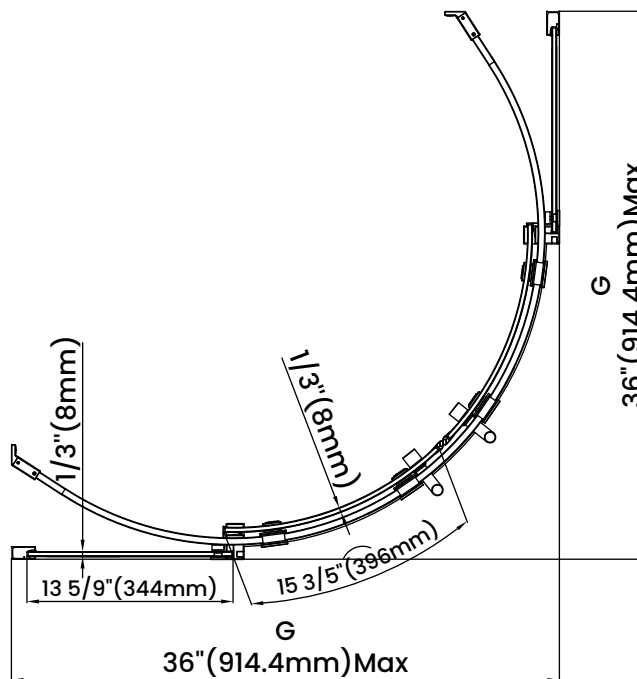

Measurements	
A	Distance Between Handle Holes
B	Handle Length
C	Distance Between Handle Holes To The Side
D	Distance Between Handle Holes To The Bottom
F	Walk-In Width
G	Min/Max Shower Door Width
H	Shower Door Height
J	Walk Through Opening Height

Measurements provided are in mm and inches.

Measurements	
A	Distance Between Handle Holes
B	Handle Length
C	Distance Between Handle Holes To The Side
D	Distance Between Handle Holes To The Bottom
F	Walk-In Width
G	Min/Max Shower Door Width
H	Shower Door Height
J	Walk Through Opening Height

Measurements provided are in mm and inches.