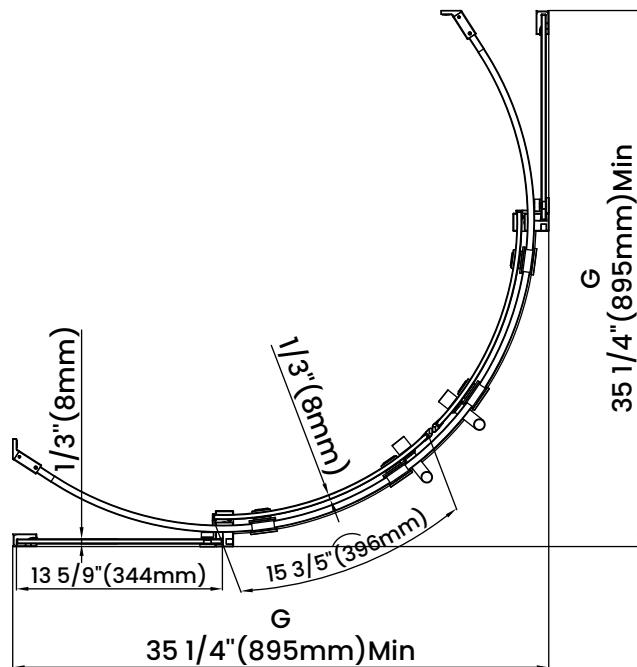

Measurements	
A	Distance Between Handle Holes
B	Handle Length
C	Distance Between Handle Holes To The Side
D	Distance Between Handle Holes To The Bottom
F	Walk-In Width
G	Min/Max Shower Door Width
H	Shower Door Height
J	Walk Through Opening Height

Measurements provided are in mm and inches.

Measurements	
A	Distance Between Handle Holes
B	Handle Length
C	Distance Between Handle Holes To The Side
D	Distance Between Handle Holes To The Bottom
F	Walk-In Width
G	Min/Max Shower Door Width
H	Shower Door Height
J	Walk Through Opening Height

Measurements provided are in mm and inches.