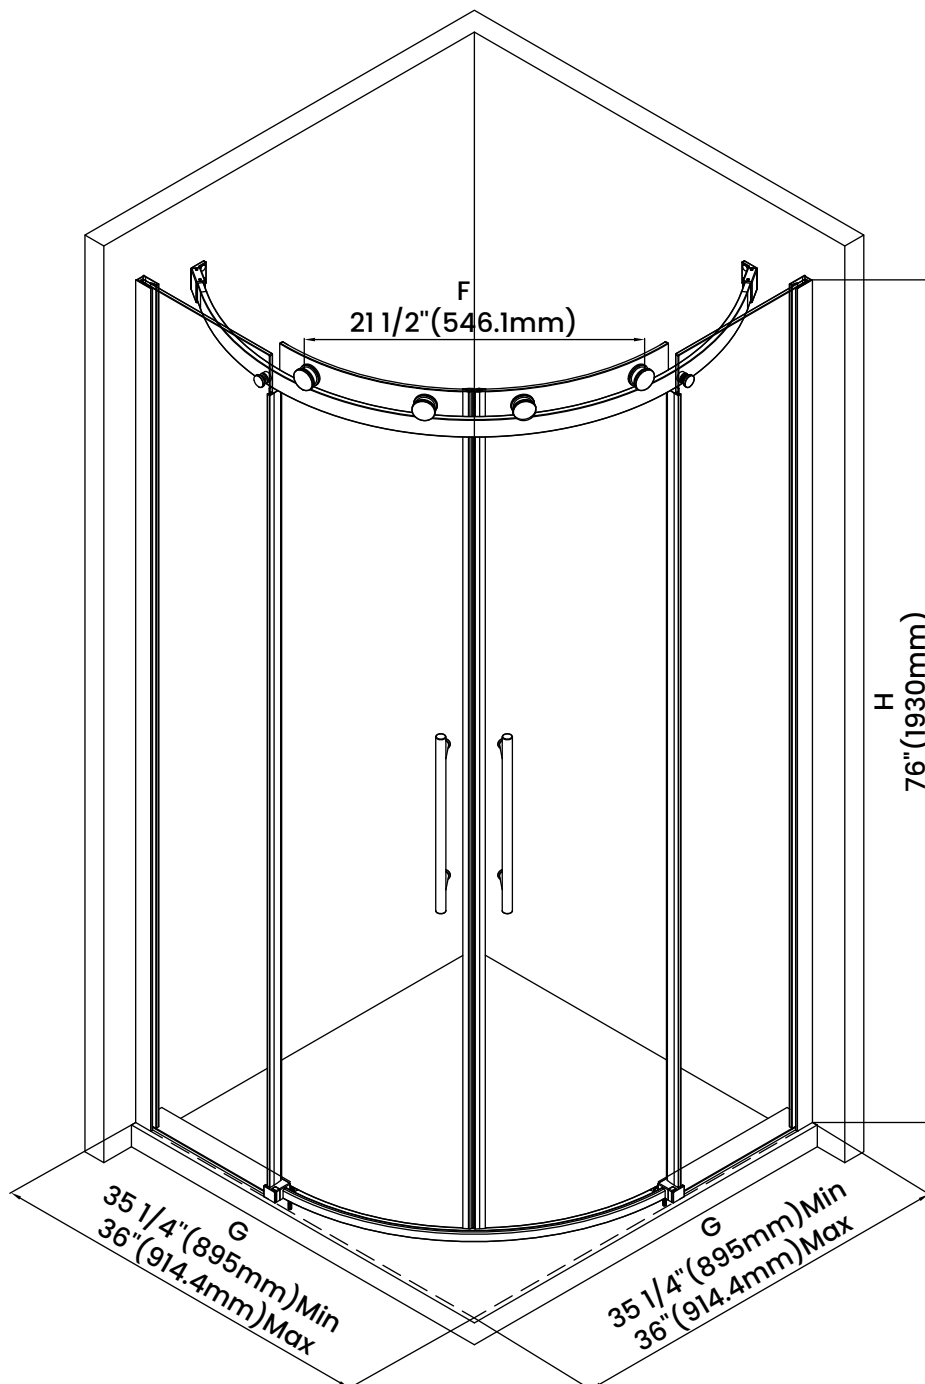

Measurements	
A	Distance Between Handle Holes
B	Handle Length
C	Distance Between Handle Holes To The Side
D	Distance Between Handle Holes To The Bottom
F	Walk-In Width
G	Min/Max Shower Door Width
H	Shower Door Height
J	Walk Through Opening Height

Measurements provided are in mm and inches.

Measurements	
A	Distance Between Handle Holes
B	Handle Length
C	Distance Between Handle Holes To The Side
D	Distance Between Handle Holes To The Bottom
F	Walk-In Width
G	Min/Max Shower Door Width
H	Shower Door Height
J	Walk Through Opening Height

Measurements provided are in mm and inches.