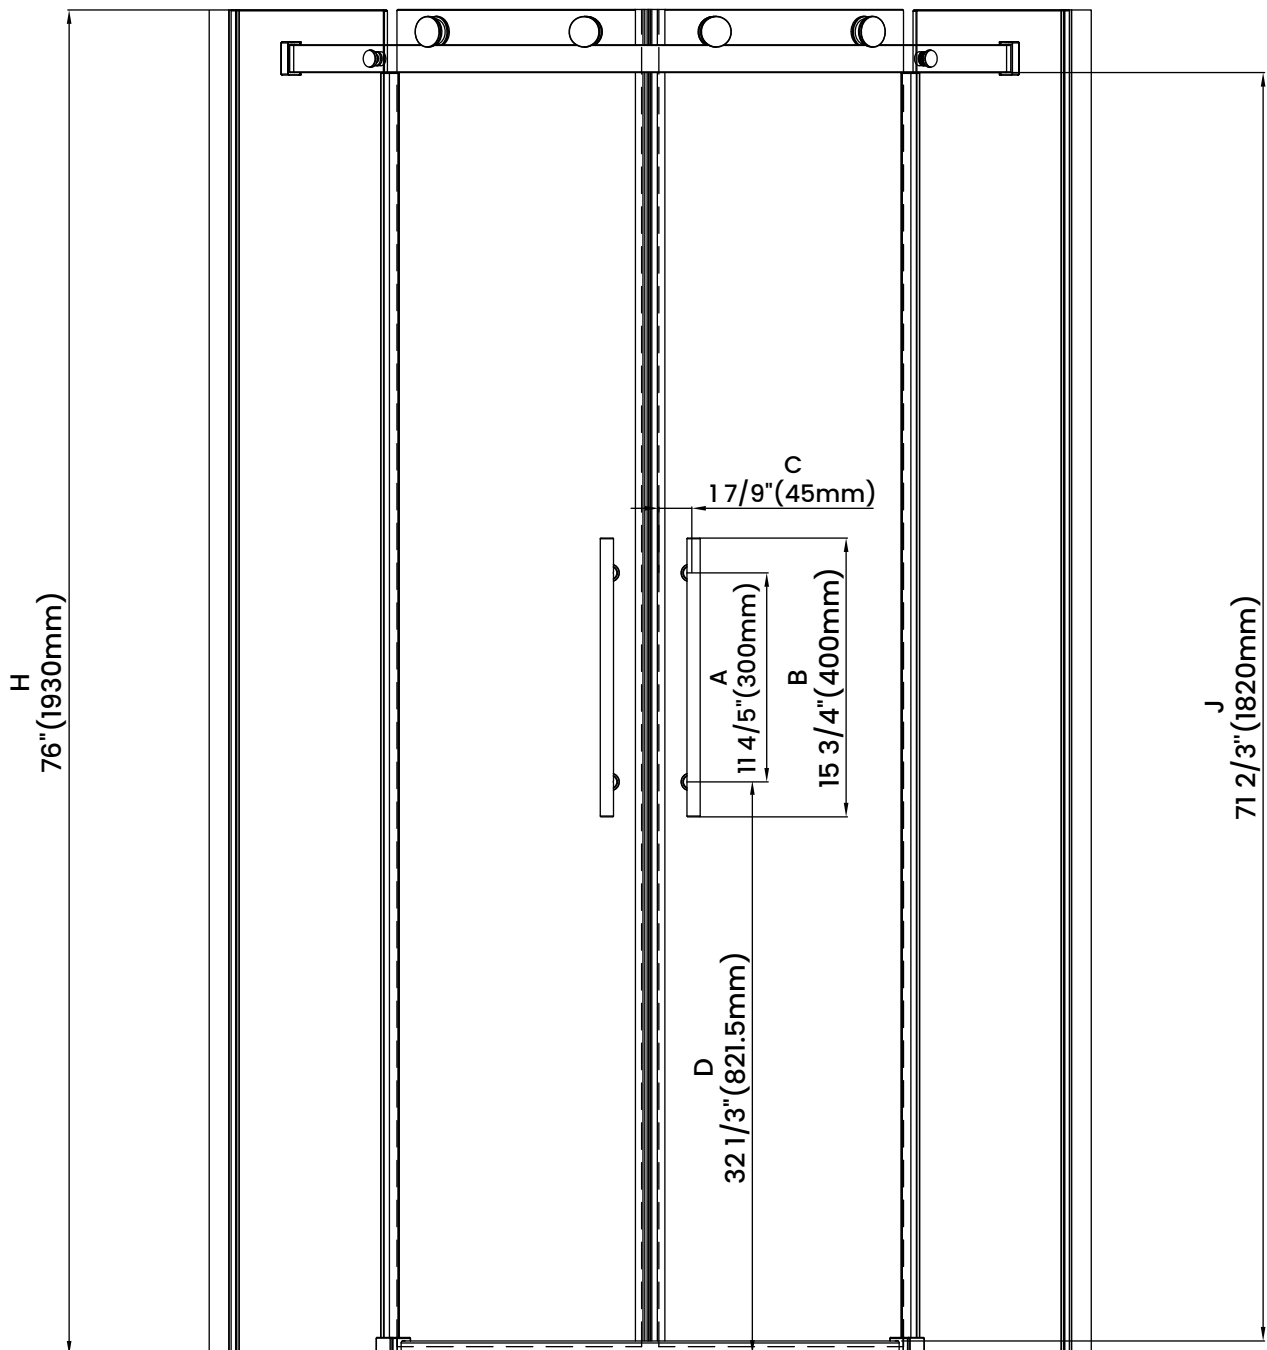

Measurements	
A	Distance Between Handle Holes
B	Handle Length
C	Distance Between Handle Holes To The Side
D	Distance Between Handle Holes To The Bottom
F	Walk-In Width
G	Min/Max Shower Door Width
H	Shower Door Height
J	Walk Through Opening Height

Measurements provided are in mm and inches.

Measurements	
A	Distance Between Handle Holes
B	Handle Length
C	Distance Between Handle Holes To The Side
D	Distance Between Handle Holes To The Bottom
F	Walk-In Width
G	Min/Max Shower Door Width
H	Shower Door Height
J	Walk Through Opening Height

Measurements provided are in mm and inches.