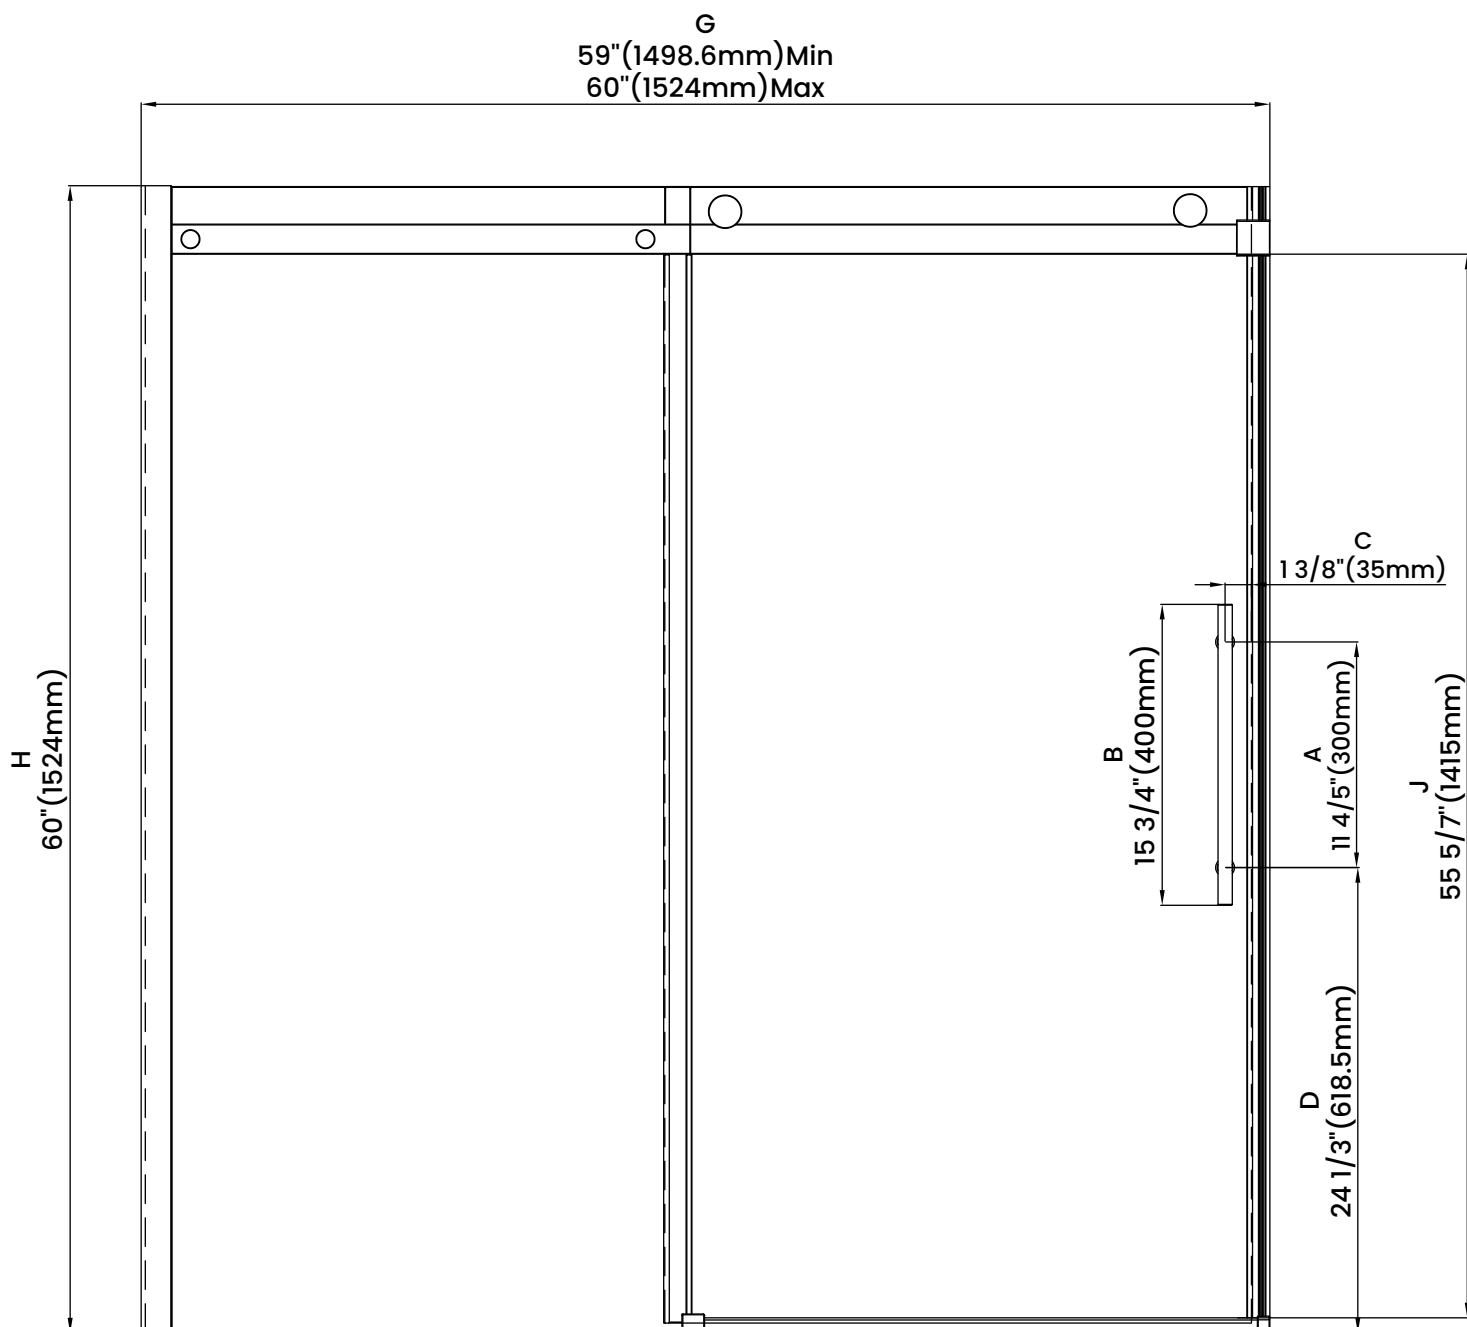

Measurements	
A	Distance Between Handle Holes
B	Handle Length
C	Distance Between Handle Holes To The Side
D	Distance Between Handle Holes To The Bottom
F	Walk-In Width
G	Min/Max Shower Door Width
H	Shower Door Height
J	Walk Through Opening Height

Measurements provided are in mm and inches.

Measurements	
A	Distance Between Handle Holes
B	Handle Length
C	Distance Between Handle Holes To The Side
D	Distance Between Handle Holes To The Bottom
F	Walk-In Width
G	Min/Max Shower Door Width
H	Shower Door Height
J	Walk Through Opening Height

Measurements provided are in mm and inches.