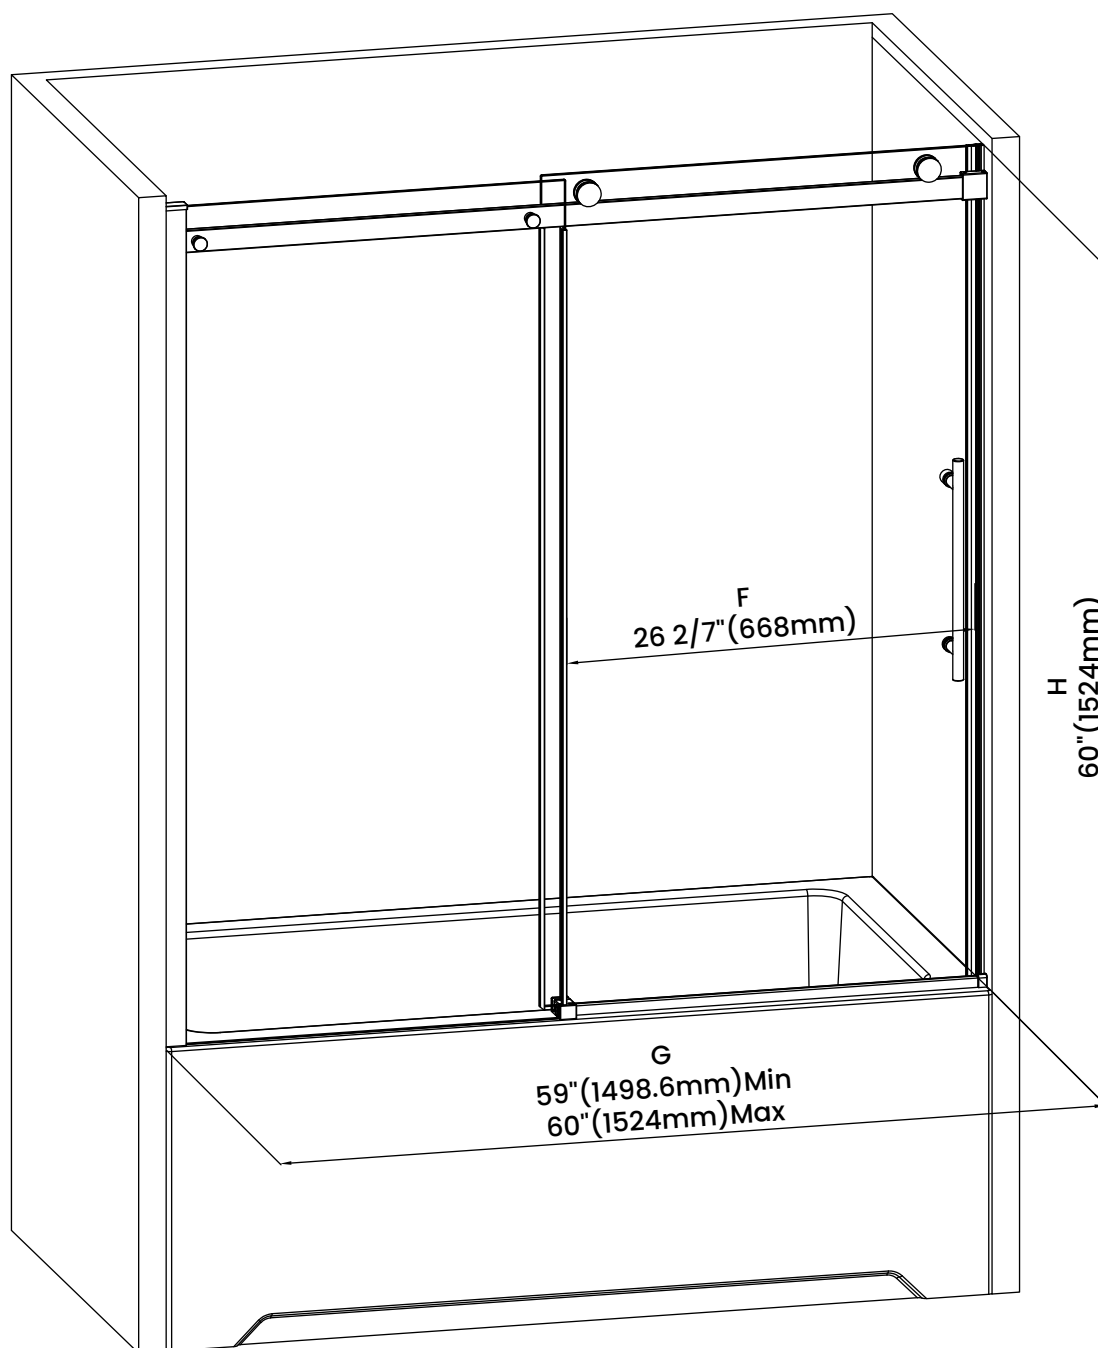

Measurements	
A	Distance Between Handle Holes
B	Handle Length
C	Distance Between Handle Holes To The Side
D	Distance Between Handle Holes To The Bottom
F	Walk-In Width
G	Min/Max Shower Door Width
H	Shower Door Height
J	Walk Through Opening Height

Measurements provided are in mm and inches.

Measurements	
A	Distance Between Handle Holes
B	Handle Length
C	Distance Between Handle Holes To The Side
D	Distance Between Handle Holes To The Bottom
F	Walk-In Width
G	Min/Max Shower Door Width
H	Shower Door Height
J	Walk Through Opening Height

Measurements provided are in mm and inches.