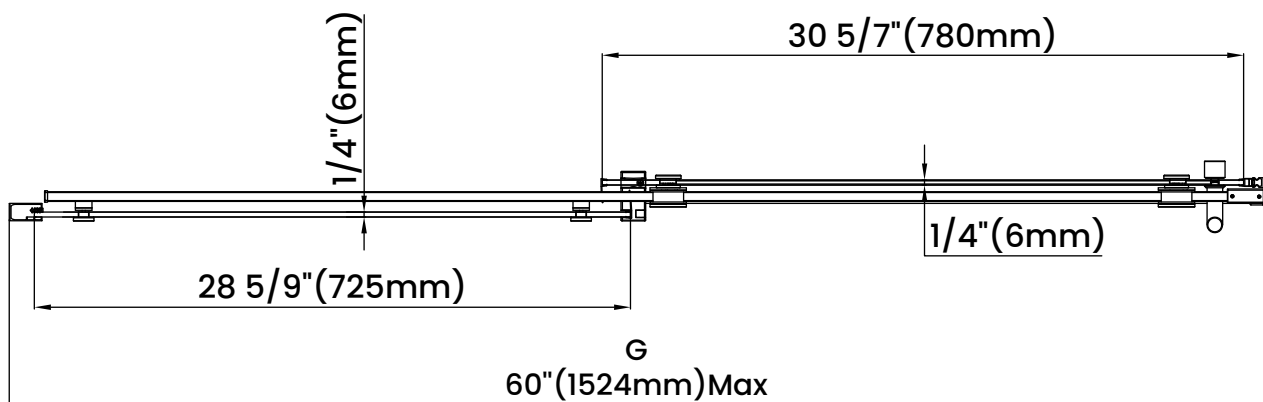

Measurements	
A	Distance Between Handle Holes
B	Handle Length
C	Distance Between Handle Holes To The Side
D	Distance Between Handle Holes To The Bottom
F	Walk-In Width
G	Min/Max Shower Door Width
H	Shower Door Height
J	Walk Through Opening Height

Measurements provided are in mm and inches.

Measurements	
A	Distance Between Handle Holes
B	Handle Length
C	Distance Between Handle Holes To The Side
D	Distance Between Handle Holes To The Bottom
F	Walk-In Width
G	Min/Max Shower Door Width
H	Shower Door Height
J	Walk Through Opening Height

Measurements provided are in mm and inches.