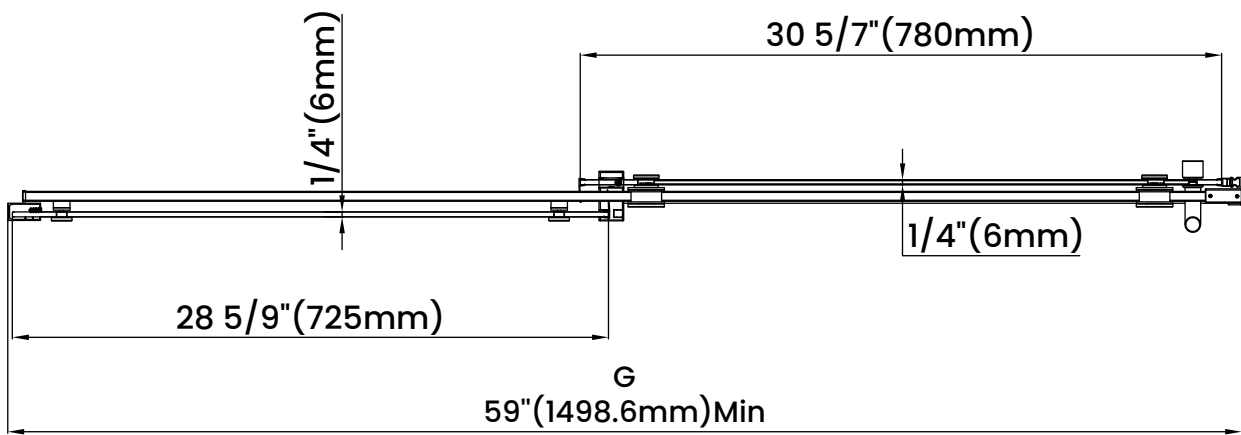

Measurements	
A	Distance Between Handle Holes
B	Handle Length
C	Distance Between Handle Holes To The Side
D	Distance Between Handle Holes To The Bottom
F	Walk-In Width
G	Min/Max Shower Door Width
H	Shower Door Height
J	Walk Through Opening Height

Measurements provided are in mm and inches.

Measurements	
A	Distance Between Handle Holes
B	Handle Length
C	Distance Between Handle Holes To The Side
D	Distance Between Handle Holes To The Bottom
F	Walk-In Width
G	Min/Max Shower Door Width
H	Shower Door Height
J	Walk Through Opening Height

Measurements provided are in mm and inches.