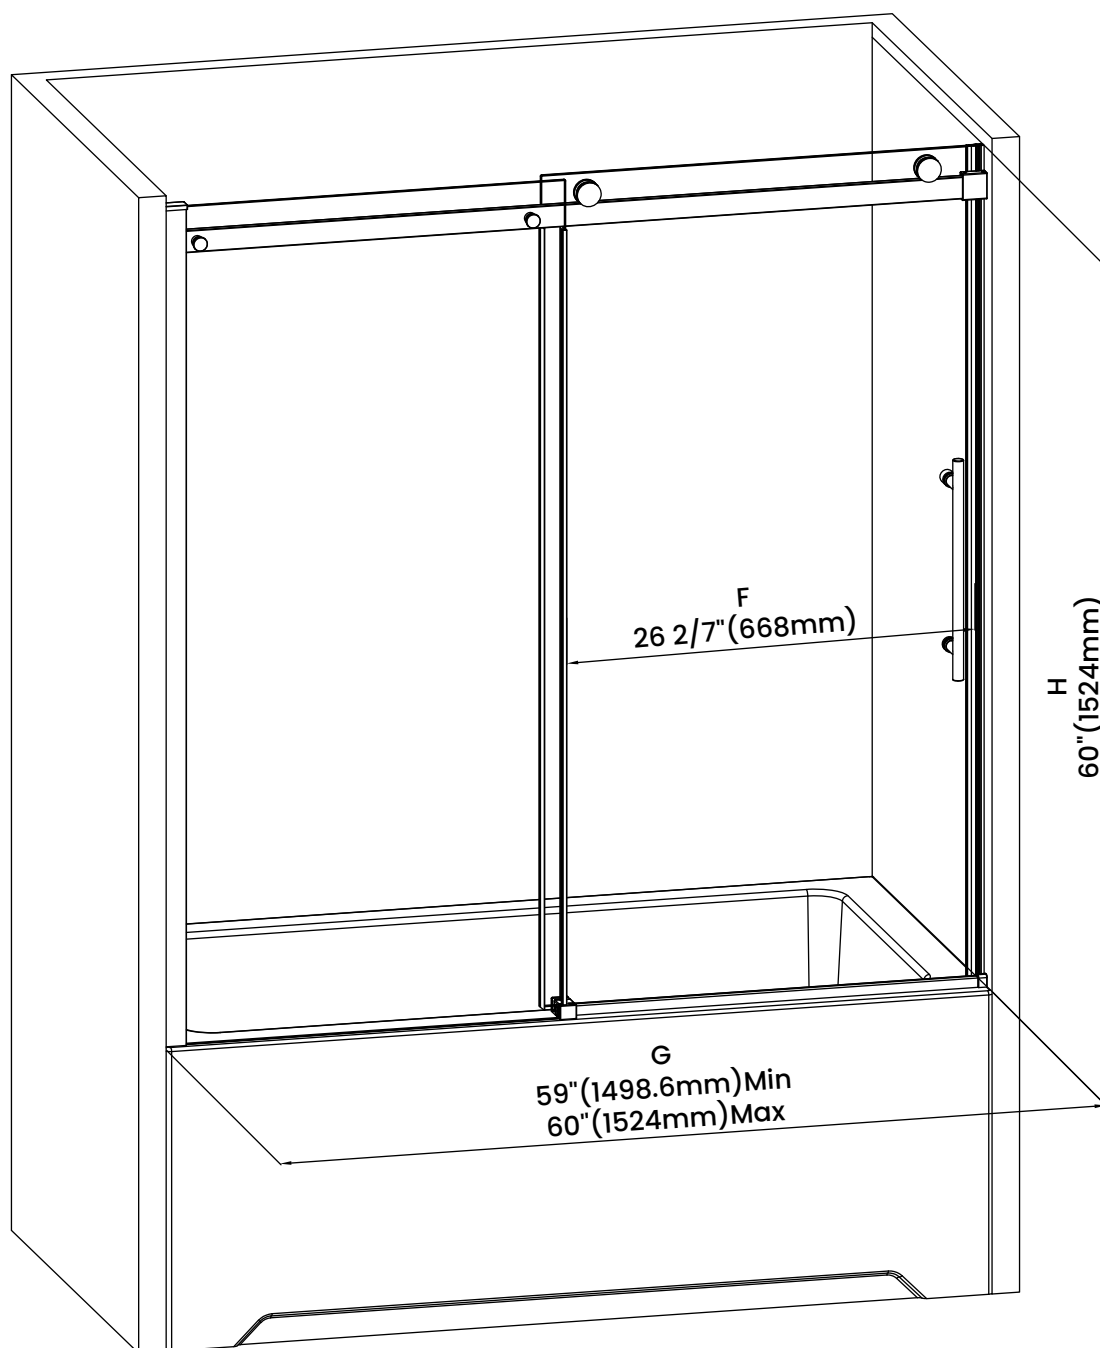

Measurements	
A	Distance Between Handle Holes
B	Handle Length
C	Distance Between Handle Holes To The Side
D	Distance Between Handle Holes To The Bottom
F	Walk-In Width
G	Min/Max Shower Door Width
H	Shower Door Height
J	Walk Through Opening Height

Measurements provided are in mm and inches.

Measurements	
A	Distance Between Handle Holes
B	Handle Length
C	Distance Between Handle Holes To The Side
D	Distance Between Handle Holes To The Bottom
F	Walk-In Width
G	Min/Max Shower Door Width
H	Shower Door Height
J	Walk Through Opening Height

Measurements provided are in mm and inches.