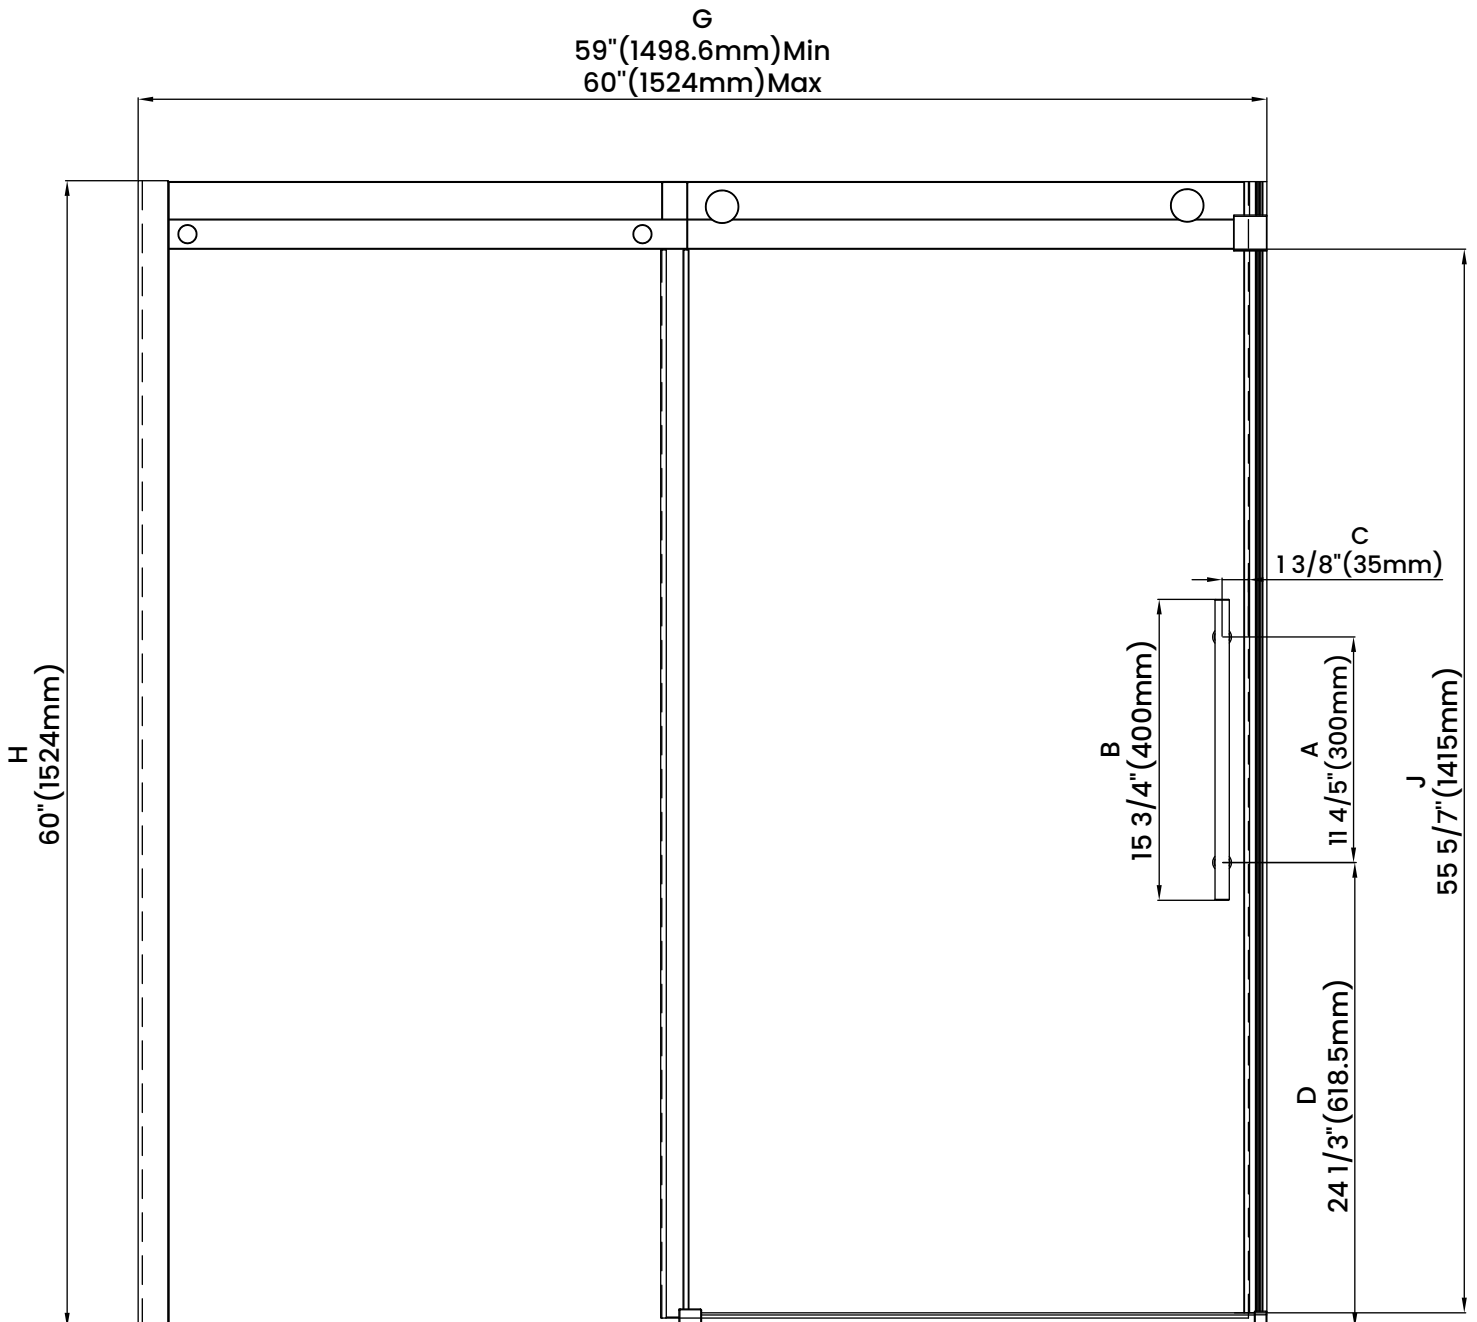

Measurements	
A	Distance Between Handle Holes
B	Handle Length
C	Distance Between Handle Holes To The Side
D	Distance Between Handle Holes To The Bottom
F	Walk-In Width
G	Min/Max Shower Door Width
H	Shower Door Height
J	Walk Through Opening Height

Measurements provided are in mm and inches.

Measurements	
A	Distance Between Handle Holes
B	Handle Length
C	Distance Between Handle Holes To The Side
D	Distance Between Handle Holes To The Bottom
F	Walk-In Width
G	Min/Max Shower Door Width
H	Shower Door Height
J	Walk Through Opening Height

Measurements provided are in mm and inches.