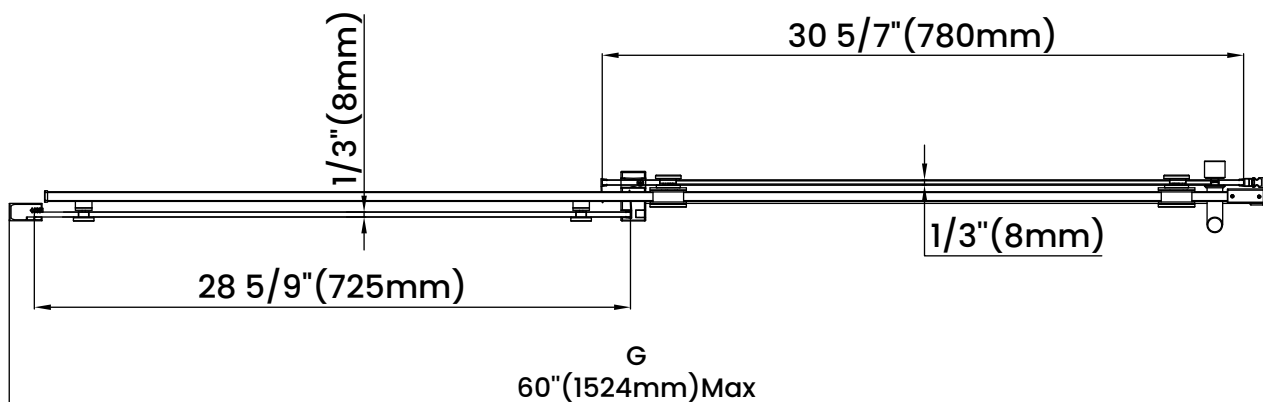

Measurements	
A	Distance Between Handle Holes
B	Handle Length
C	Distance Between Handle Holes To The Side
D	Distance Between Handle Holes To The Bottom
F	Walk-In Width
G	Min/Max Shower Door Width
H	Shower Door Height
J	Walk Through Opening Height

Measurements provided are in mm and inches.

Measurements	
A	Distance Between Handle Holes
B	Handle Length
C	Distance Between Handle Holes To The Side
D	Distance Between Handle Holes To The Bottom
F	Walk-In Width
G	Min/Max Shower Door Width
H	Shower Door Height
J	Walk Through Opening Height

Measurements provided are in mm and inches.