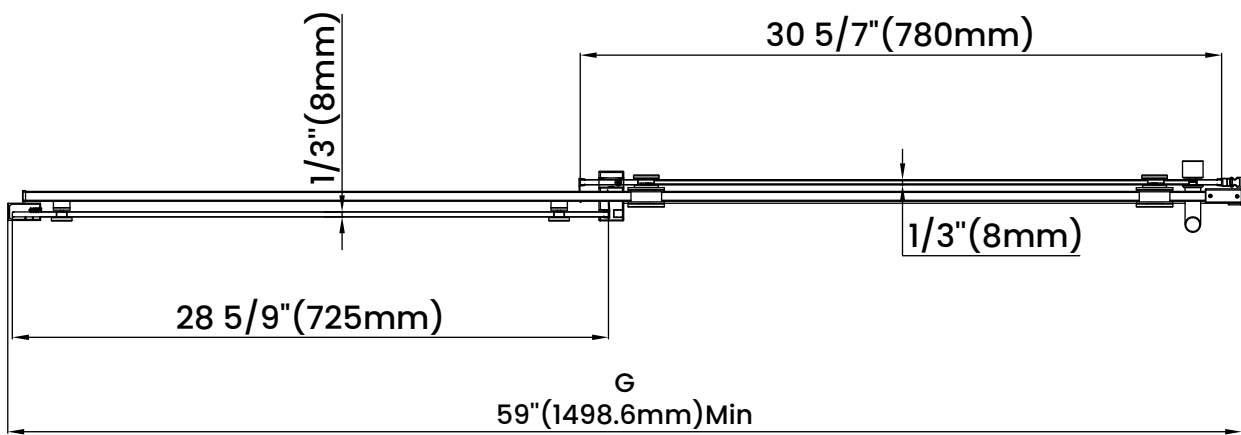

Measurements	
A	Distance Between Handle Holes
B	Handle Length
C	Distance Between Handle Holes To The Side
D	Distance Between Handle Holes To The Bottom
F	Walk-In Width
G	Min/Max Shower Door Width
H	Shower Door Height
J	Walk Through Opening Height

Measurements provided are in mm and inches.

Measurements	
A	Distance Between Handle Holes
B	Handle Length
C	Distance Between Handle Holes To The Side
D	Distance Between Handle Holes To The Bottom
F	Walk-In Width
G	Min/Max Shower Door Width
H	Shower Door Height
J	Walk Through Opening Height

Measurements provided are in mm and inches.