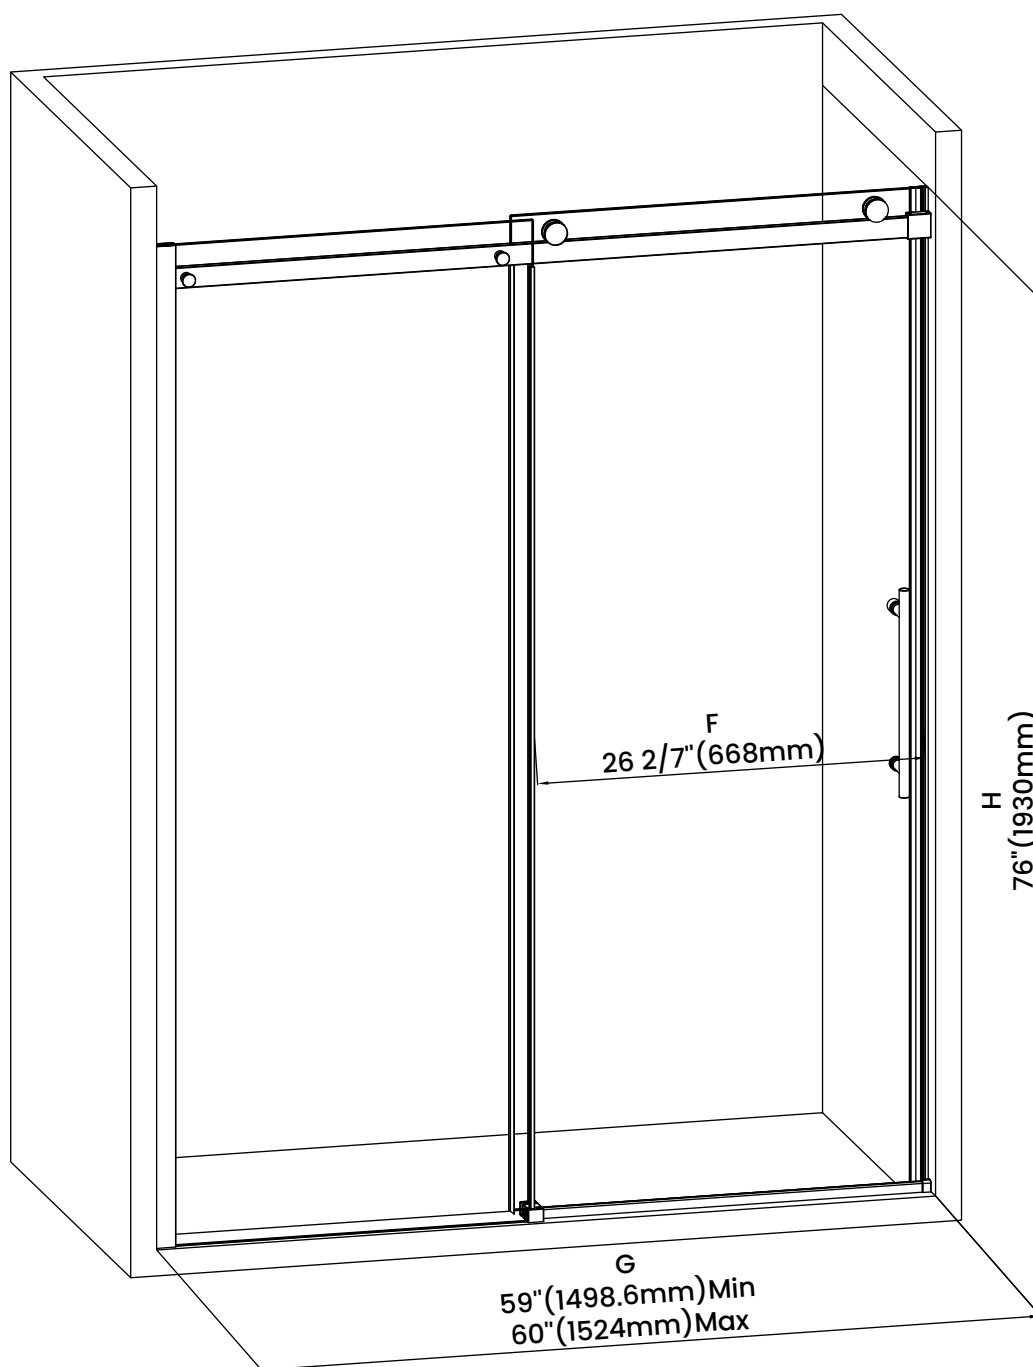

Measurements	
A	Distance Between Handle Holes
B	Handle Length
C	Distance Between Handle Holes To The Side
D	Distance Between Handle Holes To The Bottom
F	Walk-In Width
G	Min/Max Shower Door Width
H	Shower Door Height
J	Walk Through Opening Height

Measurements provided are in mm and inches.

Measurements	
A	Distance Between Handle Holes
B	Handle Length
C	Distance Between Handle Holes To The Side
D	Distance Between Handle Holes To The Bottom
F	Walk-In Width
G	Min/Max Shower Door Width
H	Shower Door Height
J	Walk Through Opening Height

Measurements provided are in mm and inches.