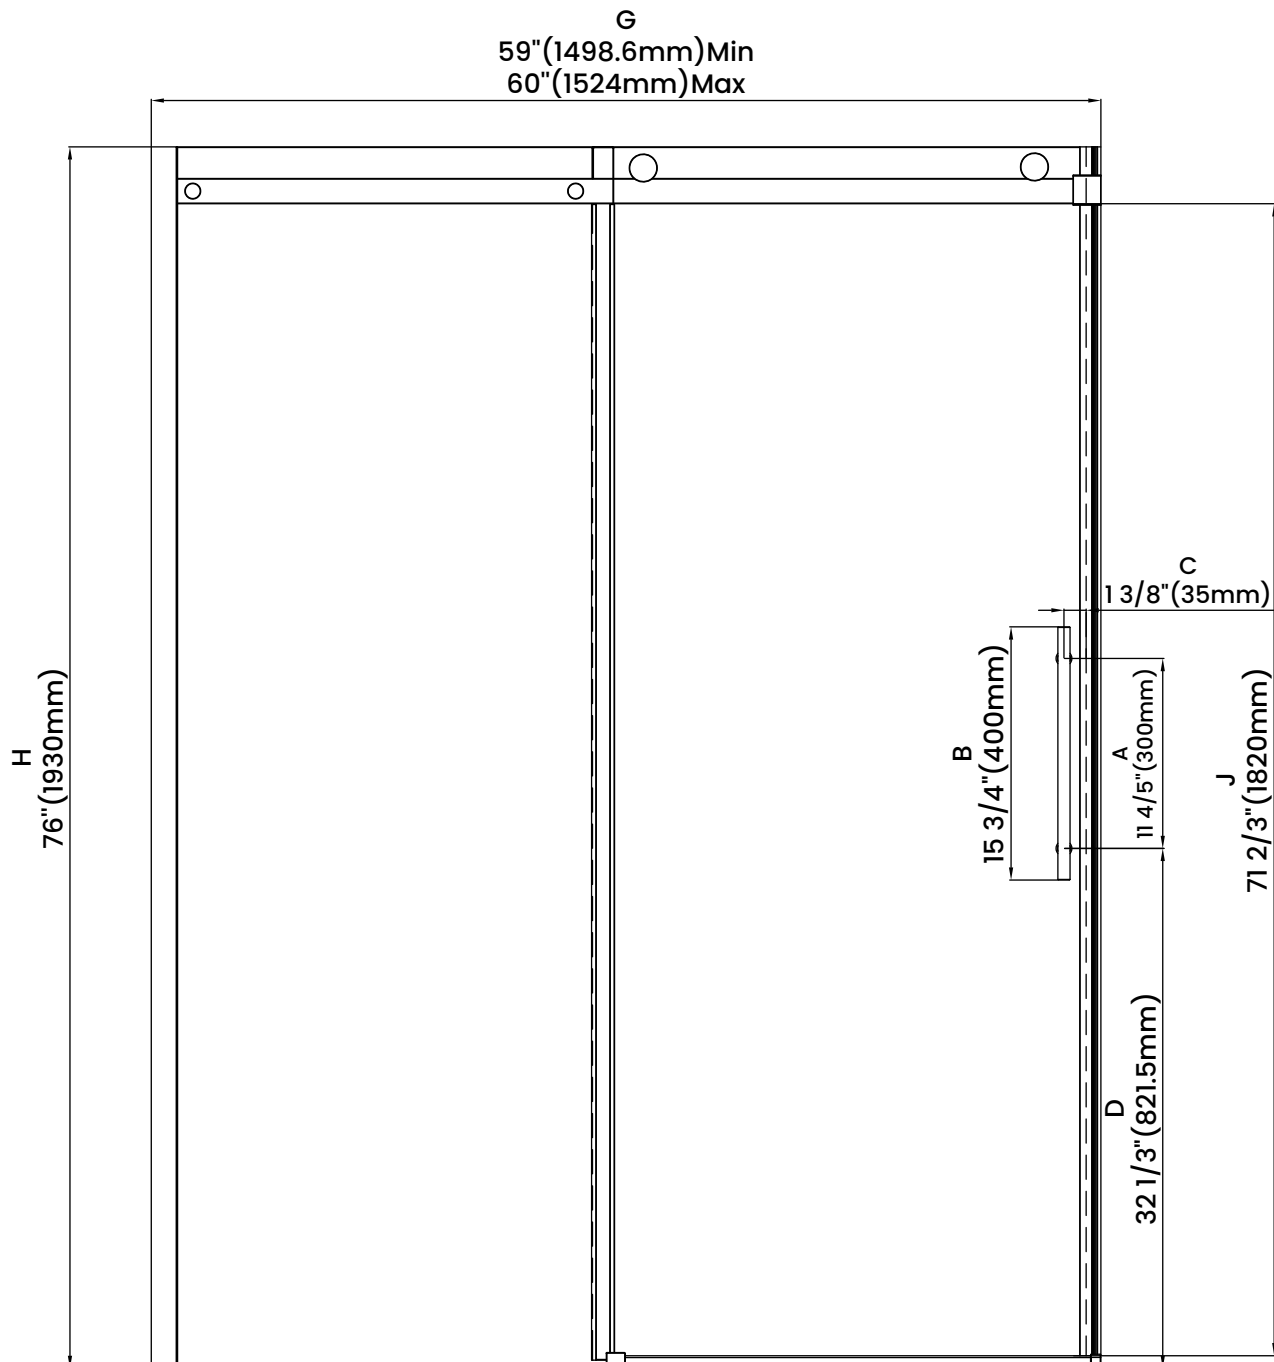

Measurements	
A	Distance Between Handle Holes
B	Handle Length
C	Distance Between Handle Holes To The Side
D	Distance Between Handle Holes To The Bottom
F	Walk-In Width
G	Min/Max Shower Door Width
H	Shower Door Height
J	Walk Through Opening Height

Measurements provided are in mm and inches.

Measurements	
A	Distance Between Handle Holes
B	Handle Length
C	Distance Between Handle Holes To The Side
D	Distance Between Handle Holes To The Bottom
F	Walk-In Width
G	Min/Max Shower Door Width
H	Shower Door Height
J	Walk Through Opening Height

Measurements provided are in mm and inches.