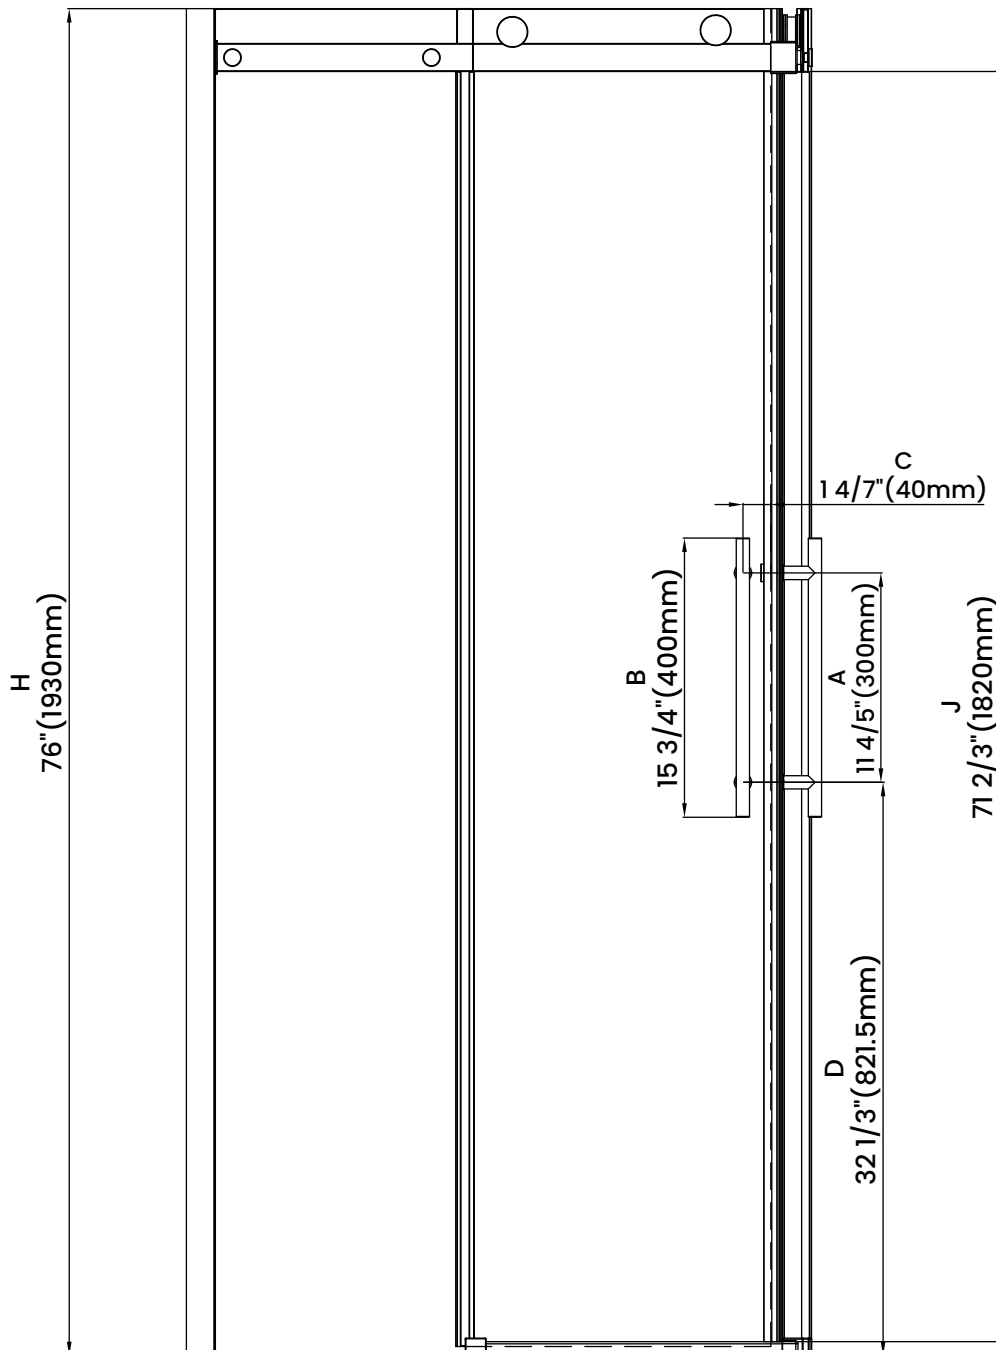

Measurements	
A	Distance Between Handle Holes
B	Handle Length
C	Distance Between Handle Holes To The Side
D	Distance Between Handle Holes To The Bottom
F	Walk-In Width
G	Min/Max Shower Door Width
H	Shower Door Height
J	Walk Through Opening Height

Measurements provided are in mm and inches.

Measurements	
A	Distance Between Handle Holes
B	Handle Length
C	Distance Between Handle Holes To The Side
D	Distance Between Handle Holes To The Bottom
F	Walk-In Width
G	Min/Max Shower Door Width
H	Shower Door Height
J	Walk Through Opening Height

Measurements provided are in mm and inches.