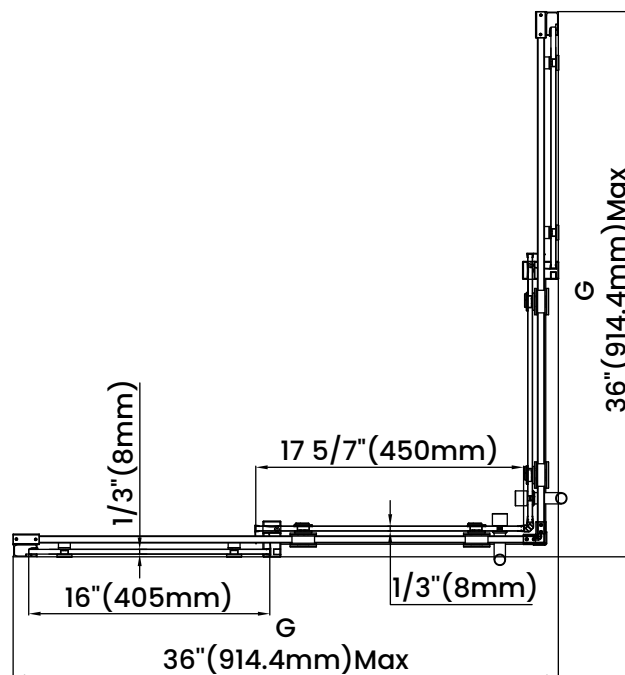

Measurements	
A	Distance Between Handle Holes
B	Handle Length
C	Distance Between Handle Holes To The Side
D	Distance Between Handle Holes To The Bottom
F	Walk-In Width
G	Min/Max Shower Door Width
H	Shower Door Height
J	Walk Through Opening Height

Measurements provided are in mm and inches.

Measurements	
A	Distance Between Handle Holes
B	Handle Length
C	Distance Between Handle Holes To The Side
D	Distance Between Handle Holes To The Bottom
F	Walk-In Width
G	Min/Max Shower Door Width
H	Shower Door Height
J	Walk Through Opening Height

Measurements provided are in mm and inches.