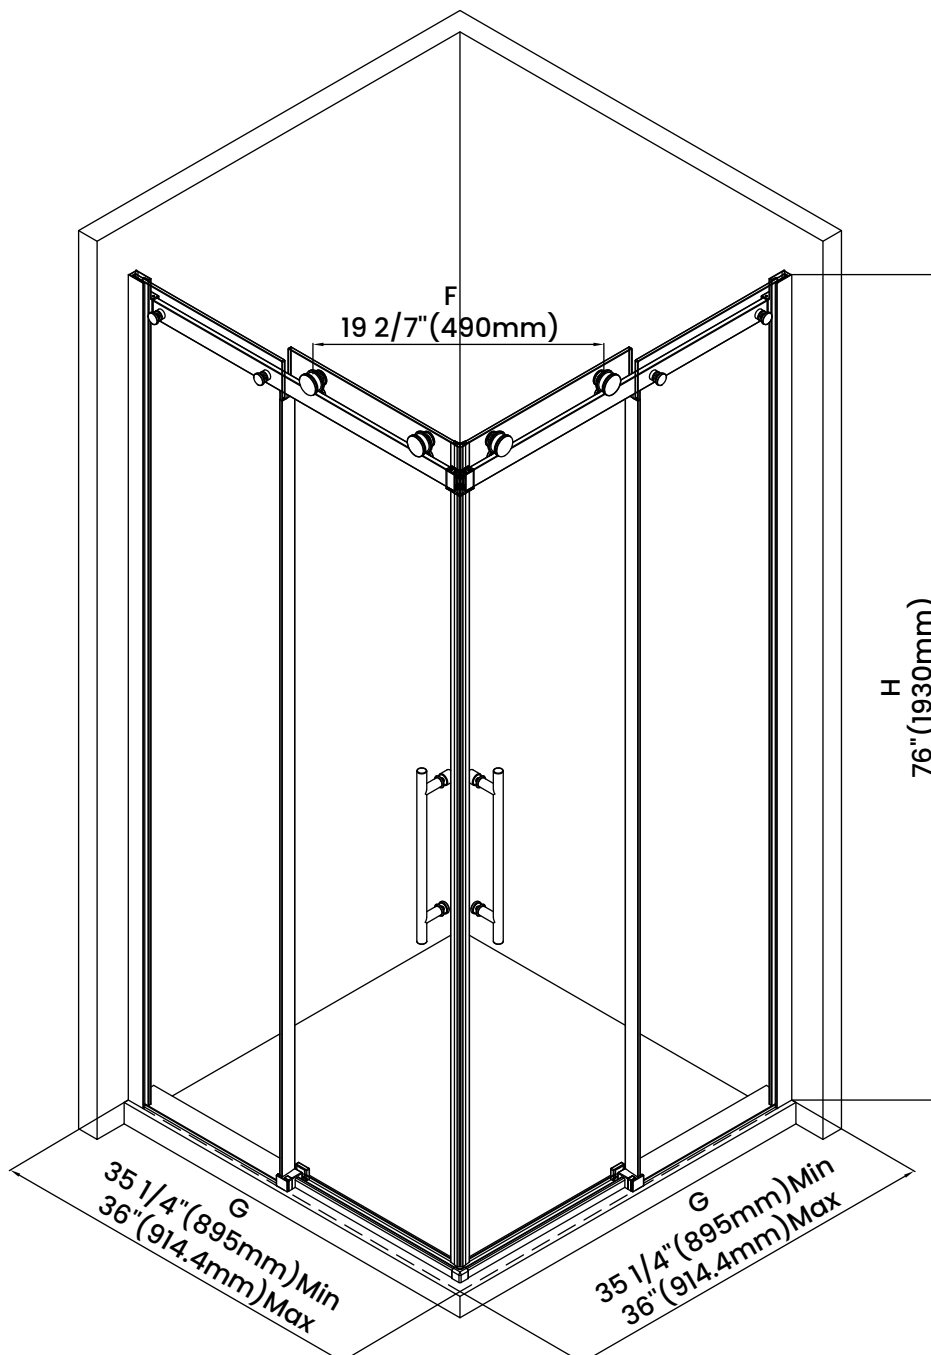

Measurements	
A	Distance Between Handle Holes
B	Handle Length
C	Distance Between Handle Holes To The Side
D	Distance Between Handle Holes To The Bottom
F	Walk-In Width
G	Min/Max Shower Door Width
H	Shower Door Height
J	Walk Through Opening Height

Measurements provided are in mm and inches.

Measurements	
A	Distance Between Handle Holes
B	Handle Length
C	Distance Between Handle Holes To The Side
D	Distance Between Handle Holes To The Bottom
F	Walk-In Width
G	Min/Max Shower Door Width
H	Shower Door Height
J	Walk Through Opening Height

Measurements provided are in mm and inches.