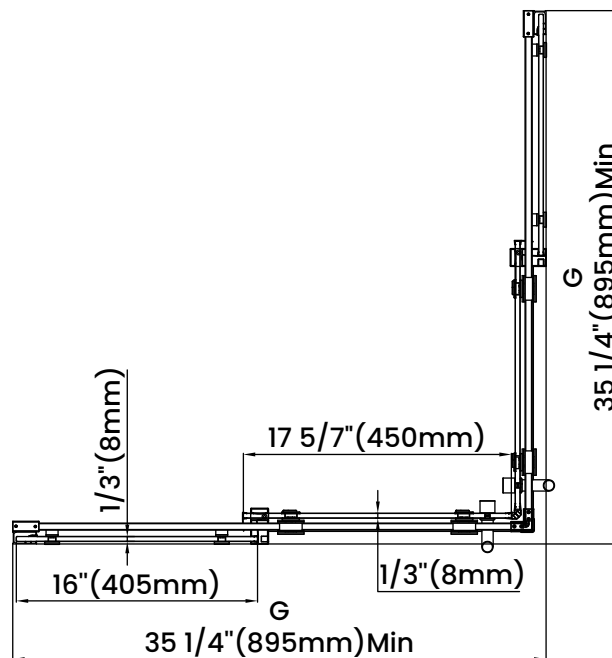

Measurements	
A	Distance Between Handle Holes
B	Handle Length
C	Distance Between Handle Holes To The Side
D	Distance Between Handle Holes To The Bottom
F	Walk-In Width
G	Min/Max Shower Door Width
H	Shower Door Height
J	Walk Through Opening Height

Measurements provided are in mm and inches.

Measurements	
A	Distance Between Handle Holes
B	Handle Length
C	Distance Between Handle Holes To The Side
D	Distance Between Handle Holes To The Bottom
F	Walk-In Width
G	Min/Max Shower Door Width
H	Shower Door Height
J	Walk Through Opening Height

Measurements provided are in mm and inches.