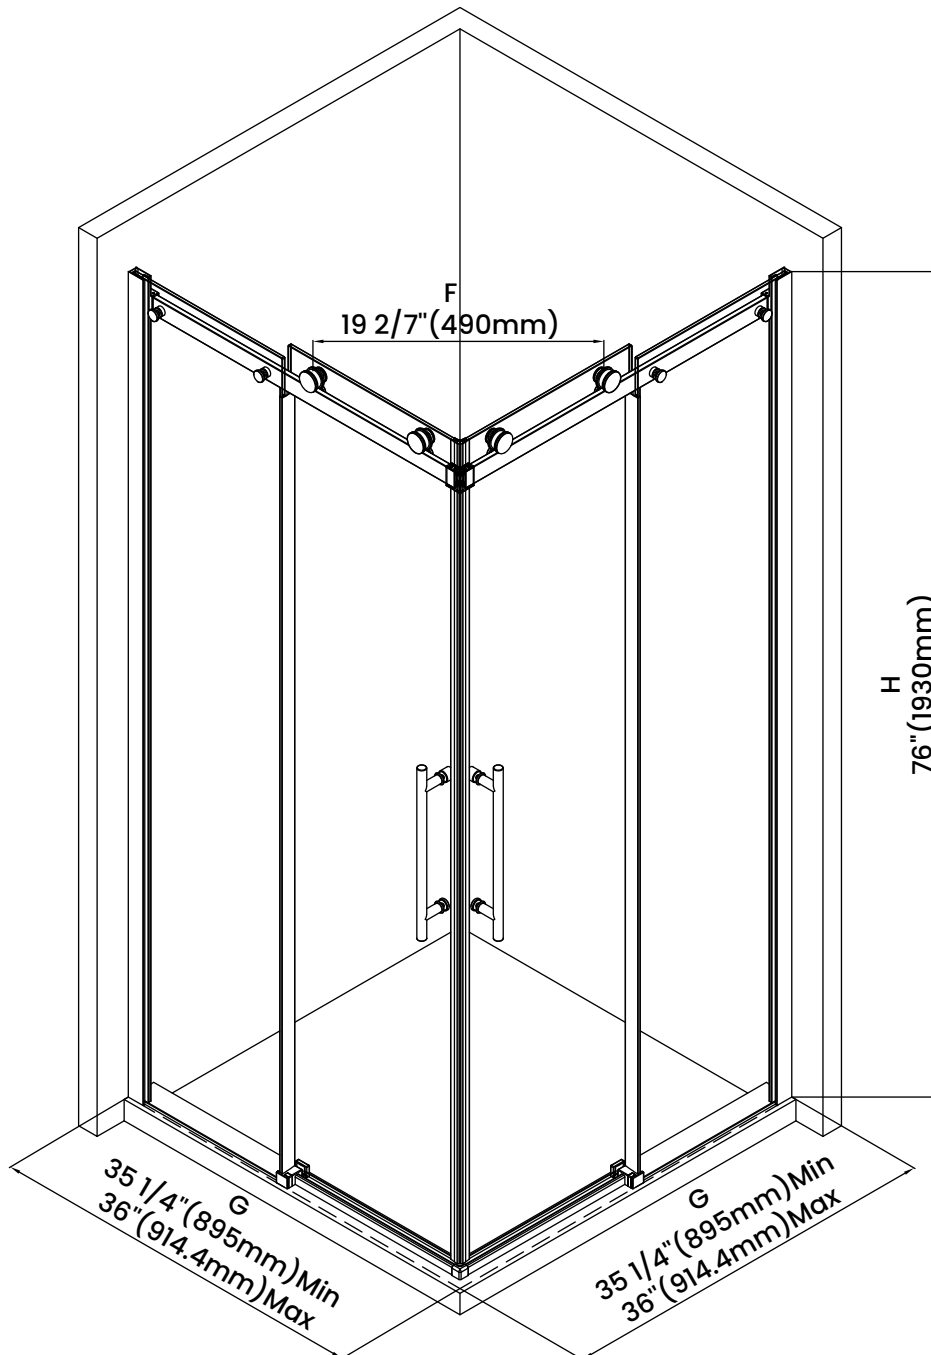

Measurements	
<b>A</b>	Distance Between Handle Holes
<b>B</b>	Handle Length
<b>C</b>	Distance Between Handle Holes To The Side
<b>D</b>	Distance Between Handle Holes To The Bottom
<b>F</b>	Walk-In Width
<b>G</b>	Min/Max Shower Door Width
<b>H</b>	Shower Door Height
<b>J</b>	Walk Through Opening Height

Measurements provided are in mm and inches.

Measurements	
<b>A</b>	Distance Between Handle Holes
<b>B</b>	Handle Length
<b>C</b>	Distance Between Handle Holes To The Side
<b>D</b>	Distance Between Handle Holes To The Bottom
<b>F</b>	Walk-In Width
<b>G</b>	Min/Max Shower Door Width
<b>H</b>	Shower Door Height
<b>J</b>	Walk Through Opening Height

Measurements provided are in mm and inches.