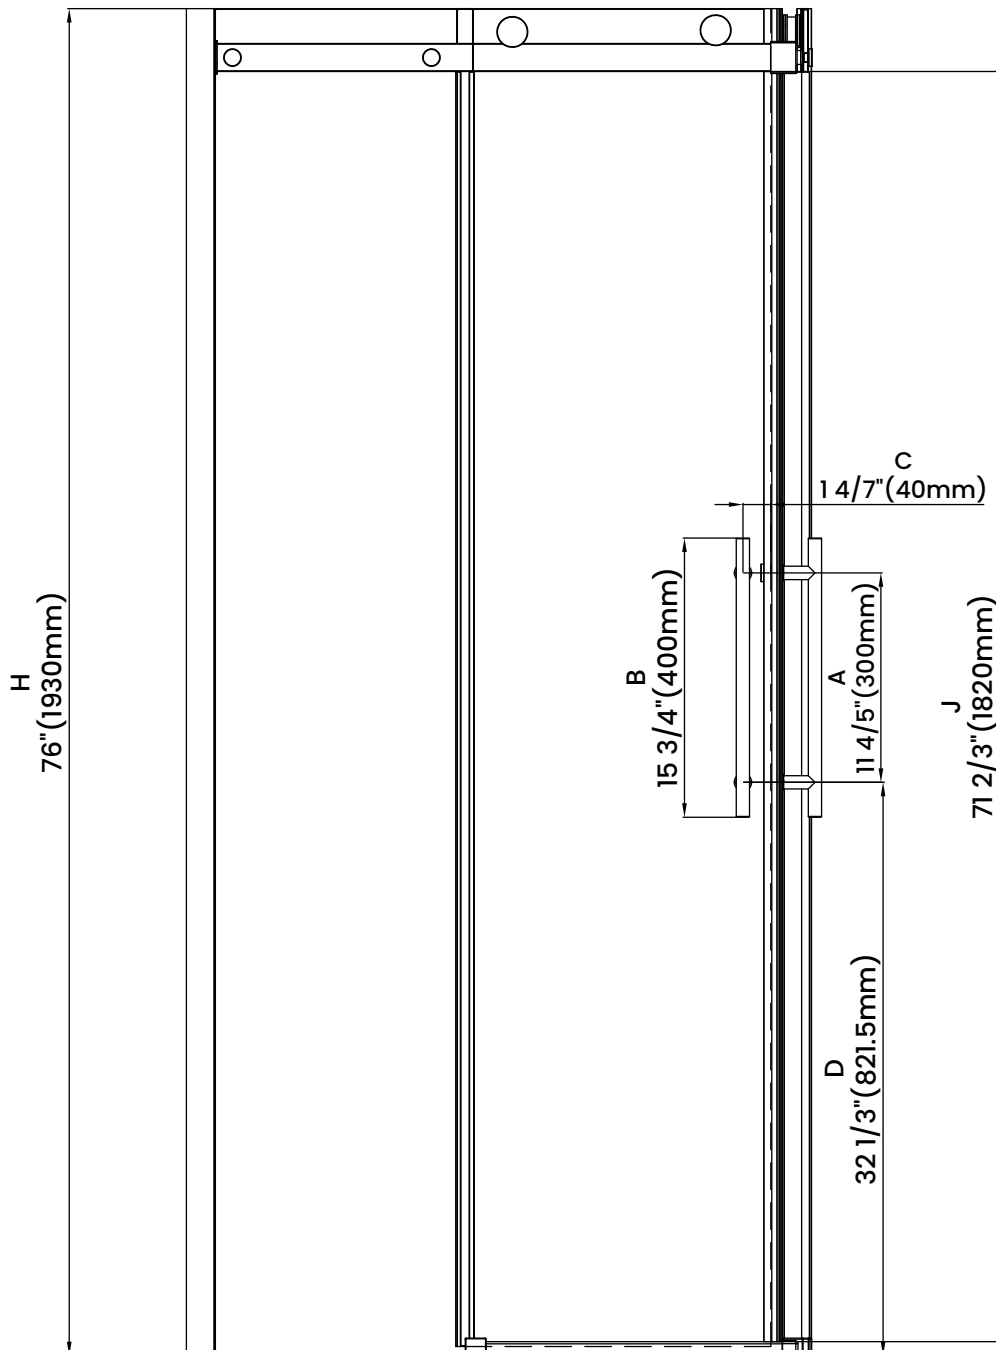

Measurements	
<b>A</b>	Distance Between Handle Holes
<b>B</b>	Handle Length
<b>C</b>	Distance Between Handle Holes To The Side
<b>D</b>	Distance Between Handle Holes To The Bottom
<b>F</b>	Walk-In Width
<b>G</b>	Min/Max Shower Door Width
<b>H</b>	Shower Door Height
<b>J</b>	Walk Through Opening Height

Measurements provided are in mm and inches.

Measurements	
<b>A</b>	Distance Between Handle Holes
<b>B</b>	Handle Length
<b>C</b>	Distance Between Handle Holes To The Side
<b>D</b>	Distance Between Handle Holes To The Bottom
<b>F</b>	Walk-In Width
<b>G</b>	Min/Max Shower Door Width
<b>H</b>	Shower Door Height
<b>J</b>	Walk Through Opening Height

Measurements provided are in mm and inches.