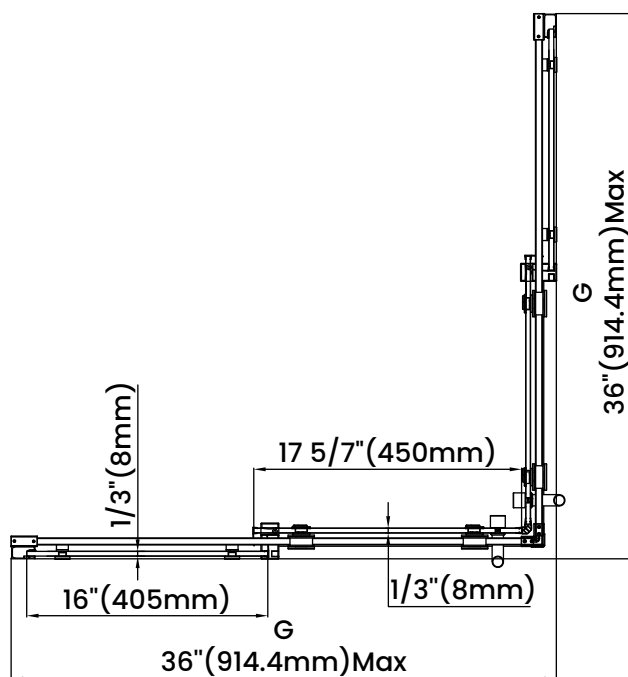

Measurements	
<b>A</b>	Distance Between Handle Holes
<b>B</b>	Handle Length
<b>C</b>	Distance Between Handle Holes To The Side
<b>D</b>	Distance Between Handle Holes To The Bottom
<b>F</b>	Walk-In Width
<b>G</b>	Min/Max Shower Door Width
<b>H</b>	Shower Door Height
<b>J</b>	Walk Through Opening Height

Measurements provided are in mm and inches.

Measurements	
<b>A</b>	Distance Between Handle Holes
<b>B</b>	Handle Length
<b>C</b>	Distance Between Handle Holes To The Side
<b>D</b>	Distance Between Handle Holes To The Bottom
<b>F</b>	Walk-In Width
<b>G</b>	Min/Max Shower Door Width
<b>H</b>	Shower Door Height
<b>J</b>	Walk Through Opening Height

Measurements provided are in mm and inches.