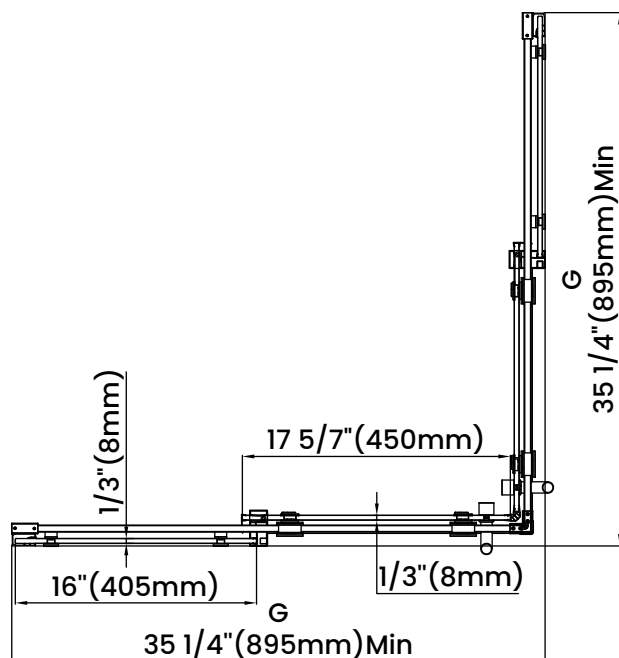

Measurements	
<b>A</b>	Distance Between Handle Holes
<b>B</b>	Handle Length
<b>C</b>	Distance Between Handle Holes To The Side
<b>D</b>	Distance Between Handle Holes To The Bottom
<b>F</b>	Walk-In Width
<b>G</b>	Min/Max Shower Door Width
<b>H</b>	Shower Door Height
<b>J</b>	Walk Through Opening Height

Measurements provided are in mm and inches.

Measurements	
<b>A</b>	Distance Between Handle Holes
<b>B</b>	Handle Length
<b>C</b>	Distance Between Handle Holes To The Side
<b>D</b>	Distance Between Handle Holes To The Bottom
<b>F</b>	Walk-In Width
<b>G</b>	Min/Max Shower Door Width
<b>H</b>	Shower Door Height
<b>J</b>	Walk Through Opening Height

Measurements provided are in mm and inches.