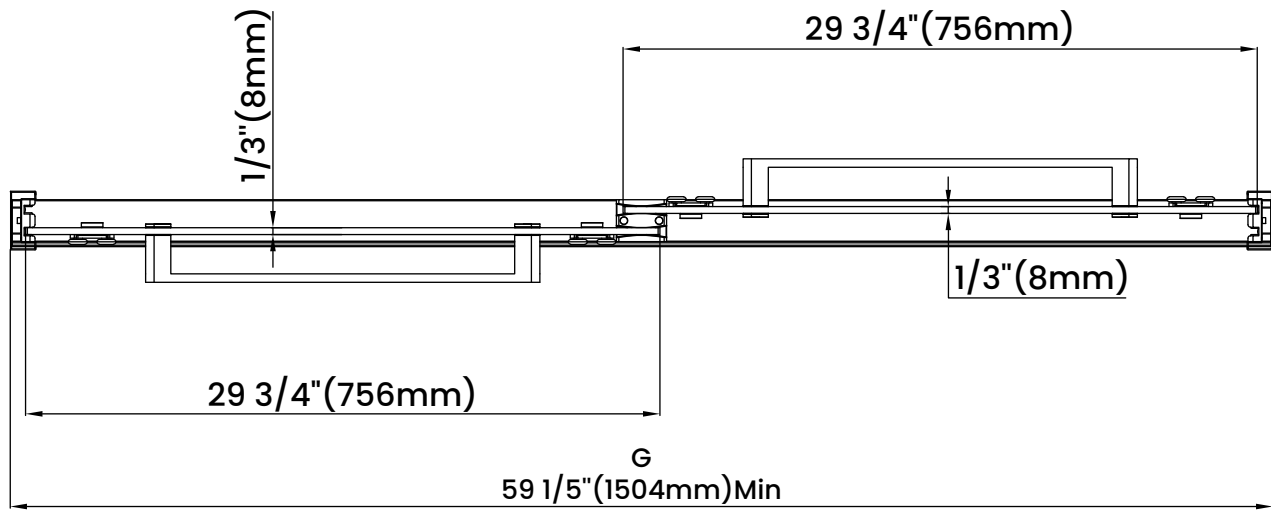

Measurements	
A	Distance Between Handle Holes
B	Handle Length
C	Distance Between Handle Holes To The Side
D	Distance Between Handle Holes To The Bottom
F	Walk-In Width
G	Min/Max Shower Door Width
H	Shower Door Height
J	Walk Through Opening Height

Measurements provided are in mm and inches.

Measurements	
A	Distance Between Handle Holes
B	Handle Length
C	Distance Between Handle Holes To The Side
D	Distance Between Handle Holes To The Bottom
F	Walk-In Width
G	Min/Max Shower Door Width
H	Shower Door Height
J	Walk Through Opening Height

Measurements provided are in mm and inches.