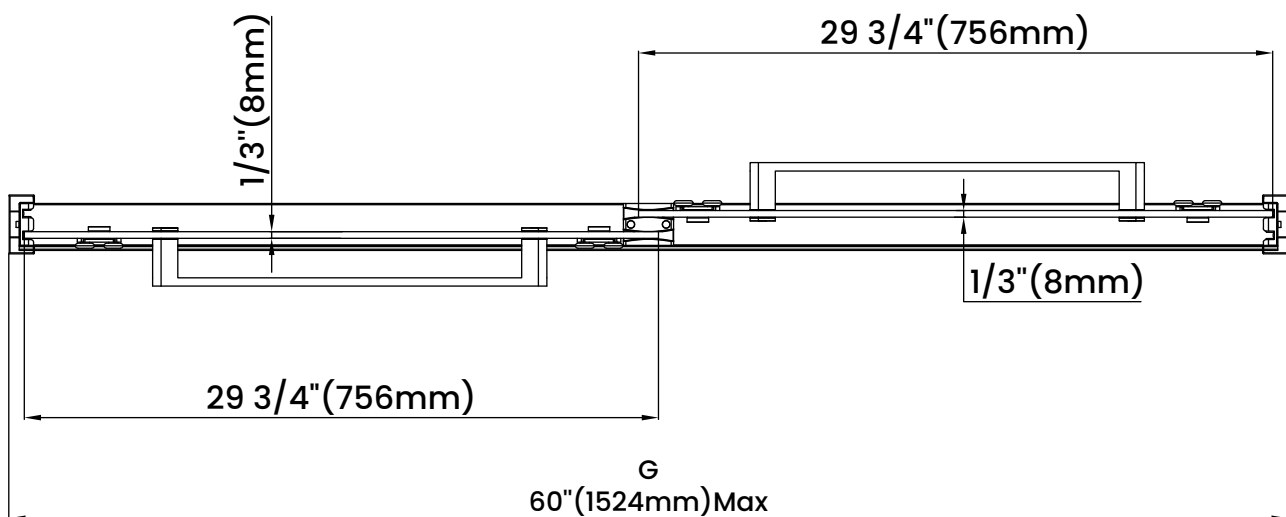

Measurements	
A	Distance Between Handle Holes
B	Handle Length
C	Distance Between Handle Holes To The Side
D	Distance Between Handle Holes To The Bottom
F	Walk-In Width
G	Min/Max Shower Door Width
H	Shower Door Height
J	Walk Through Opening Height

Measurements provided are in mm and inches.

Measurements	
A	Distance Between Handle Holes
B	Handle Length
C	Distance Between Handle Holes To The Side
D	Distance Between Handle Holes To The Bottom
F	Walk-In Width
G	Min/Max Shower Door Width
H	Shower Door Height
J	Walk Through Opening Height

Measurements provided are in mm and inches.