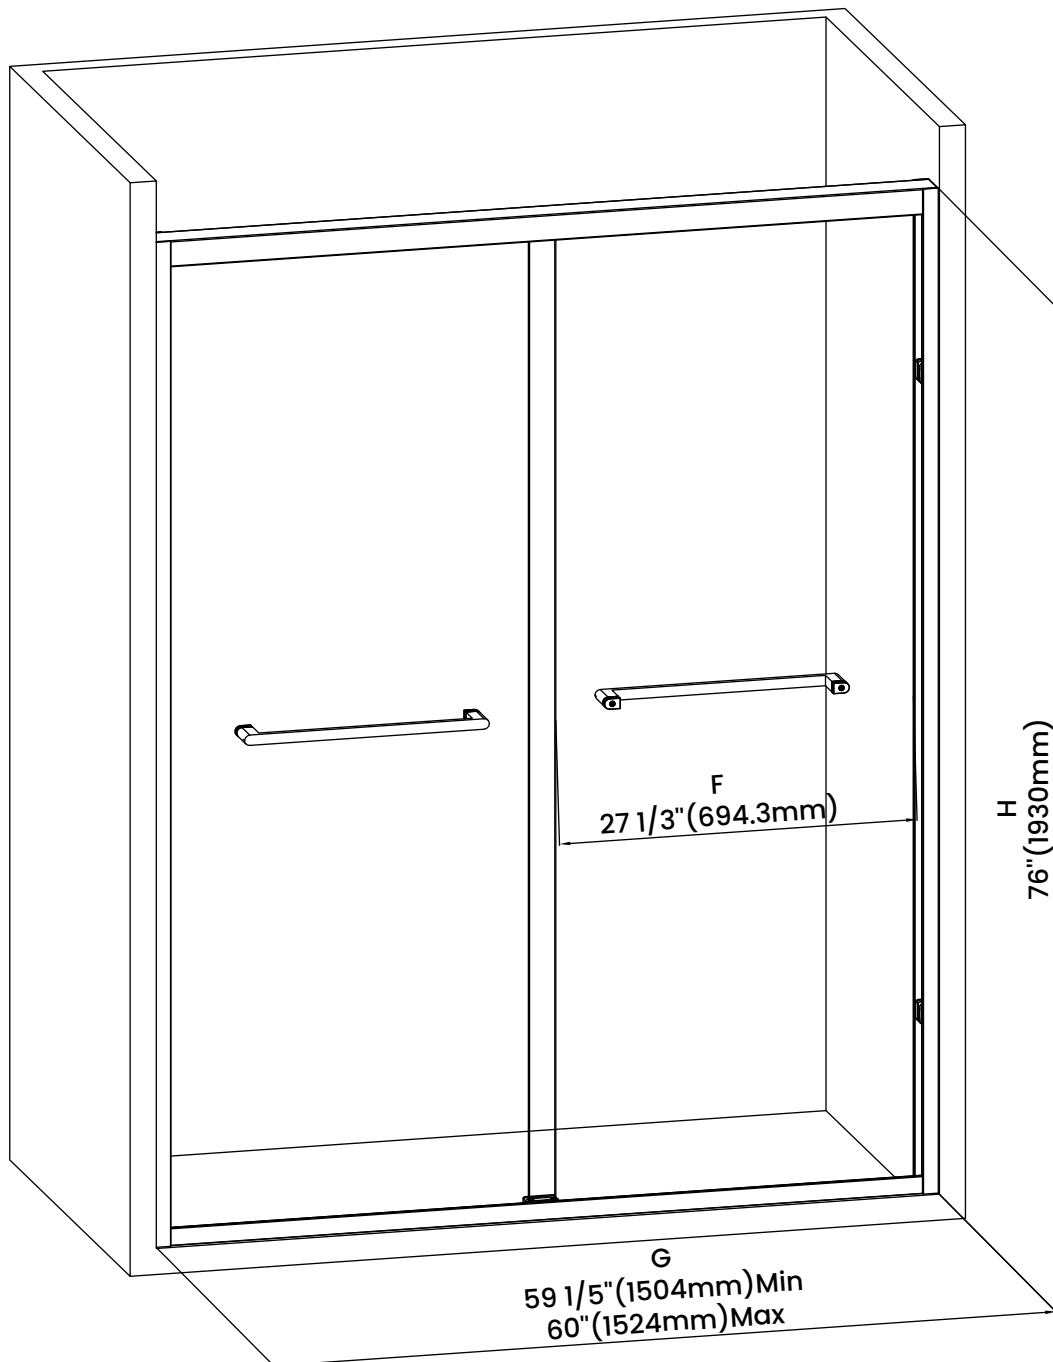

Measurements	
A	Distance Between Handle Holes
B	Handle Length
C	Distance Between Handle Holes To The Side
D	Distance Between Handle Holes To The Bottom
F	Walk-In Width
G	Min/Max Shower Door Width
H	Shower Door Height
J	Walk Through Opening Height

Measurements provided are in mm and inches.

Measurements	
A	Distance Between Handle Holes
B	Handle Length
C	Distance Between Handle Holes To The Side
D	Distance Between Handle Holes To The Bottom
F	Walk-In Width
G	Min/Max Shower Door Width
H	Shower Door Height
J	Walk Through Opening Height

Measurements provided are in mm and inches.