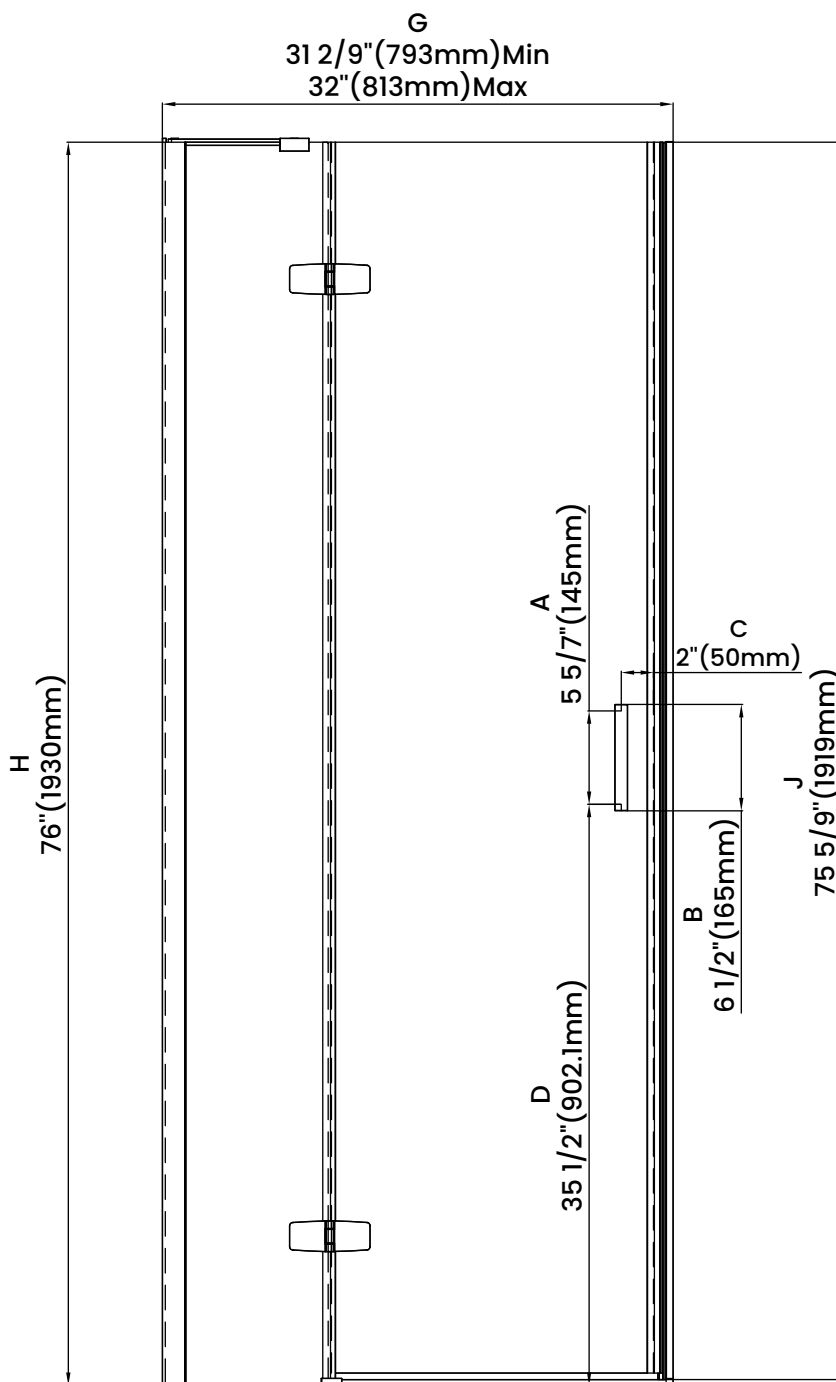

Measurements	
<b>A</b>	Distance Between Handle Holes
<b>B</b>	Handle Length
<b>C</b>	Distance Between Handle Holes To The Side
<b>D</b>	Distance Between Handle Holes To The Bottom
<b>F</b>	Walk-In Width
<b>G</b>	Min/Max Shower Door Width
<b>H</b>	Shower Door Height
<b>J</b>	Walk Through Opening Height

Measurements provided are in mm and inches.

Measurements	
<b>A</b>	Distance Between Handle Holes
<b>B</b>	Handle Length
<b>C</b>	Distance Between Handle Holes To The Side
<b>D</b>	Distance Between Handle Holes To The Bottom
<b>F</b>	Walk-In Width
<b>G</b>	Min/Max Shower Door Width
<b>H</b>	Shower Door Height
<b>J</b>	Walk Through Opening Height

Measurements provided are in mm and inches.