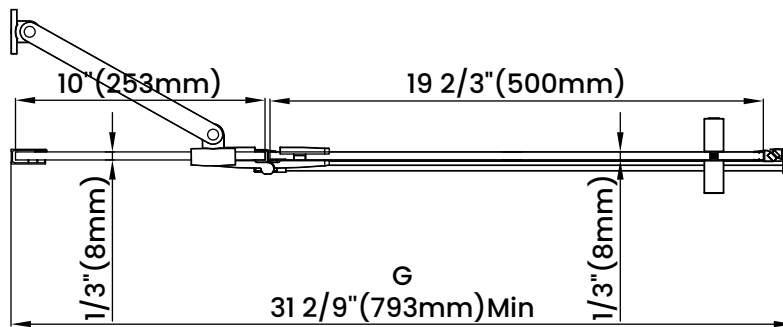

Measurements	
<b>A</b>	Distance Between Handle Holes
<b>B</b>	Handle Length
<b>C</b>	Distance Between Handle Holes To The Side
<b>D</b>	Distance Between Handle Holes To The Bottom
<b>F</b>	Walk-In Width
<b>G</b>	Min/Max Shower Door Width
<b>H</b>	Shower Door Height
<b>J</b>	Walk Through Opening Height

Measurements provided are in mm and inches.

Measurements	
<b>A</b>	Distance Between Handle Holes
<b>B</b>	Handle Length
<b>C</b>	Distance Between Handle Holes To The Side
<b>D</b>	Distance Between Handle Holes To The Bottom
<b>F</b>	Walk-In Width
<b>G</b>	Min/Max Shower Door Width
<b>H</b>	Shower Door Height
<b>J</b>	Walk Through Opening Height

Measurements provided are in mm and inches.