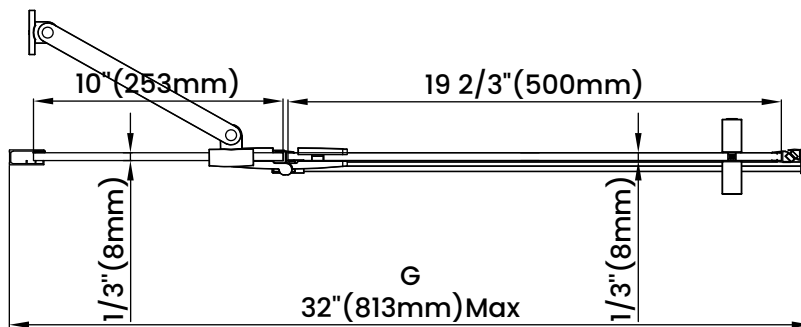

Measurements	
<b>A</b>	Distance Between Handle Holes
<b>B</b>	Handle Length
<b>C</b>	Distance Between Handle Holes To The Side
<b>D</b>	Distance Between Handle Holes To The Bottom
<b>F</b>	Walk-In Width
<b>G</b>	Min/Max Shower Door Width
<b>H</b>	Shower Door Height
<b>J</b>	Walk Through Opening Height

Measurements provided are in mm and inches.

Measurements	
<b>A</b>	Distance Between Handle Holes
<b>B</b>	Handle Length
<b>C</b>	Distance Between Handle Holes To The Side
<b>D</b>	Distance Between Handle Holes To The Bottom
<b>F</b>	Walk-In Width
<b>G</b>	Min/Max Shower Door Width
<b>H</b>	Shower Door Height
<b>J</b>	Walk Through Opening Height

Measurements provided are in mm and inches.