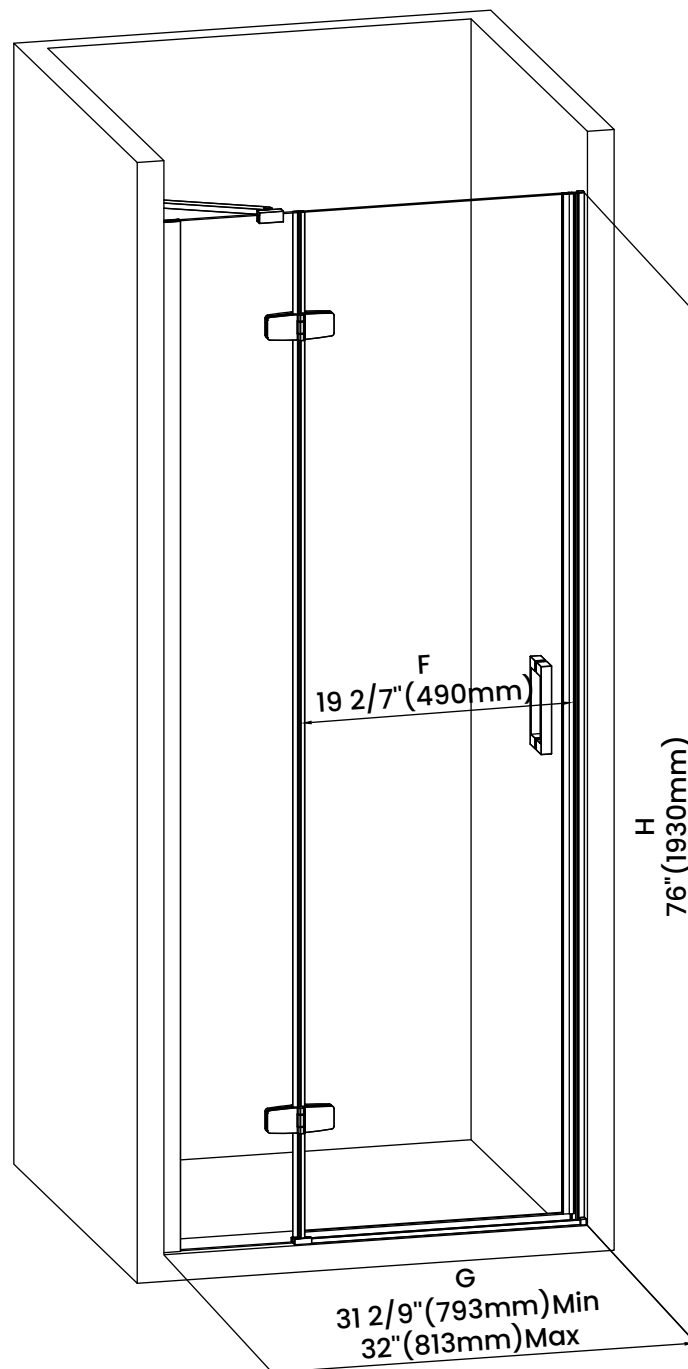

Measurements	
<b>A</b>	Distance Between Handle Holes
<b>B</b>	Handle Length
<b>C</b>	Distance Between Handle Holes To The Side
<b>D</b>	Distance Between Handle Holes To The Bottom
<b>F</b>	Walk-In Width
<b>G</b>	Min/Max Shower Door Width
<b>H</b>	Shower Door Height
<b>J</b>	Walk Through Opening Height

Measurements provided are in mm and inches.

Measurements	
<b>A</b>	Distance Between Handle Holes
<b>B</b>	Handle Length
<b>C</b>	Distance Between Handle Holes To The Side
<b>D</b>	Distance Between Handle Holes To The Bottom
<b>F</b>	Walk-In Width
<b>G</b>	Min/Max Shower Door Width
<b>H</b>	Shower Door Height
<b>J</b>	Walk Through Opening Height

Measurements provided are in mm and inches.