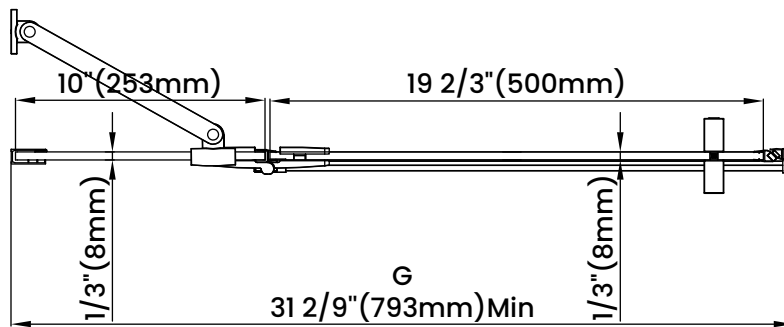

Measurements	
<b>A</b>	Distance Between Handle Holes
<b>B</b>	Handle Length
<b>C</b>	Distance Between Handle Holes To The Side
<b>D</b>	Distance Between Handle Holes To The Bottom
<b>F</b>	Walk-In Width
<b>G</b>	Min/Max Shower Door Width
<b>H</b>	Shower Door Height
<b>J</b>	Walk Through Opening Height

Measurements provided are in mm and inches.

Measurements	
<b>A</b>	Distance Between Handle Holes
<b>B</b>	Handle Length
<b>C</b>	Distance Between Handle Holes To The Side
<b>D</b>	Distance Between Handle Holes To The Bottom
<b>F</b>	Walk-In Width
<b>G</b>	Min/Max Shower Door Width
<b>H</b>	Shower Door Height
<b>J</b>	Walk Through Opening Height

Measurements provided are in mm and inches.