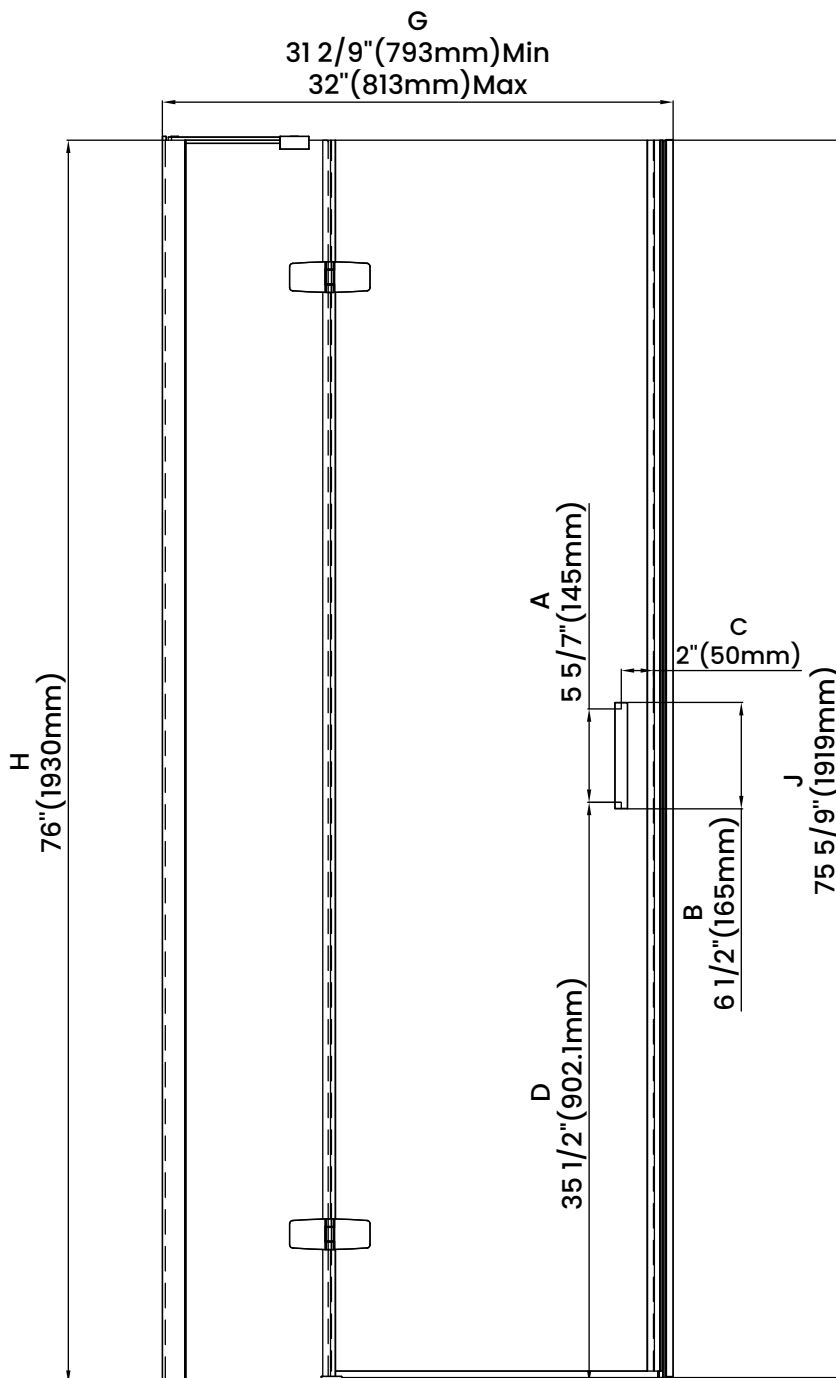

Measurements	
<b>A</b>	Distance Between Handle Holes
<b>B</b>	Handle Length
<b>C</b>	Distance Between Handle Holes To The Side
<b>D</b>	Distance Between Handle Holes To The Bottom
<b>F</b>	Walk-In Width
<b>G</b>	Min/Max Shower Door Width
<b>H</b>	Shower Door Height
<b>J</b>	Walk Through Opening Height

Measurements provided are in mm and inches.

Measurements	
<b>A</b>	Distance Between Handle Holes
<b>B</b>	Handle Length
<b>C</b>	Distance Between Handle Holes To The Side
<b>D</b>	Distance Between Handle Holes To The Bottom
<b>F</b>	Walk-In Width
<b>G</b>	Min/Max Shower Door Width
<b>H</b>	Shower Door Height
<b>J</b>	Walk Through Opening Height

Measurements provided are in mm and inches.