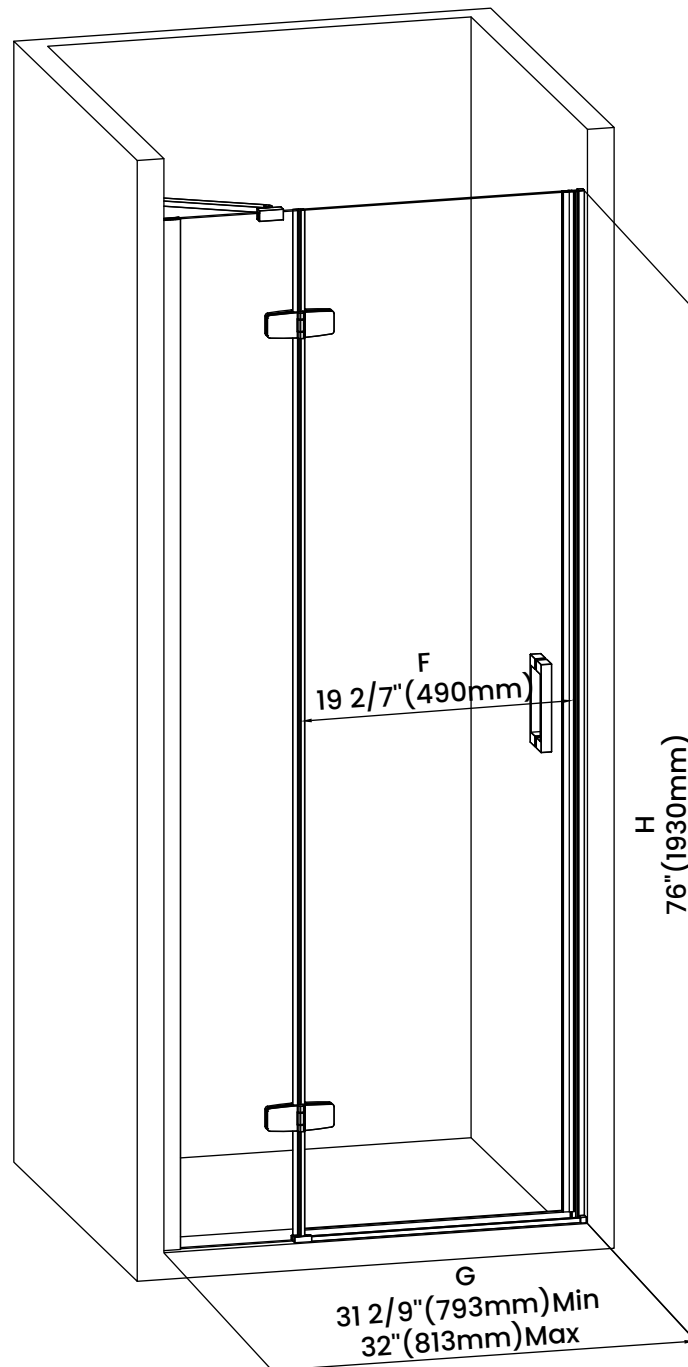

Measurements	
<b>A</b>	Distance Between Handle Holes
<b>B</b>	Handle Length
<b>C</b>	Distance Between Handle Holes To The Side
<b>D</b>	Distance Between Handle Holes To The Bottom
<b>F</b>	Walk-In Width
<b>G</b>	Min/Max Shower Door Width
<b>H</b>	Shower Door Height
<b>J</b>	Walk Through Opening Height

Measurements provided are in mm and inches.

Measurements	
<b>A</b>	Distance Between Handle Holes
<b>B</b>	Handle Length
<b>C</b>	Distance Between Handle Holes To The Side
<b>D</b>	Distance Between Handle Holes To The Bottom
<b>F</b>	Walk-In Width
<b>G</b>	Min/Max Shower Door Width
<b>H</b>	Shower Door Height
<b>J</b>	Walk Through Opening Height

Measurements provided are in mm and inches.