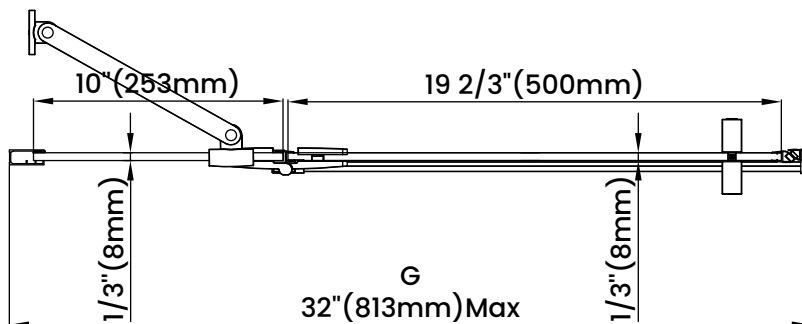

Measurements	
<b>A</b>	Distance Between Handle Holes
<b>B</b>	Handle Length
<b>C</b>	Distance Between Handle Holes To The Side
<b>D</b>	Distance Between Handle Holes To The Bottom
<b>F</b>	Walk-In Width
<b>G</b>	Min/Max Shower Door Width
<b>H</b>	Shower Door Height
<b>J</b>	Walk Through Opening Height

Measurements provided are in mm and inches.

Measurements	
<b>A</b>	Distance Between Handle Holes
<b>B</b>	Handle Length
<b>C</b>	Distance Between Handle Holes To The Side
<b>D</b>	Distance Between Handle Holes To The Bottom
<b>F</b>	Walk-In Width
<b>G</b>	Min/Max Shower Door Width
<b>H</b>	Shower Door Height
<b>J</b>	Walk Through Opening Height

Measurements provided are in mm and inches.