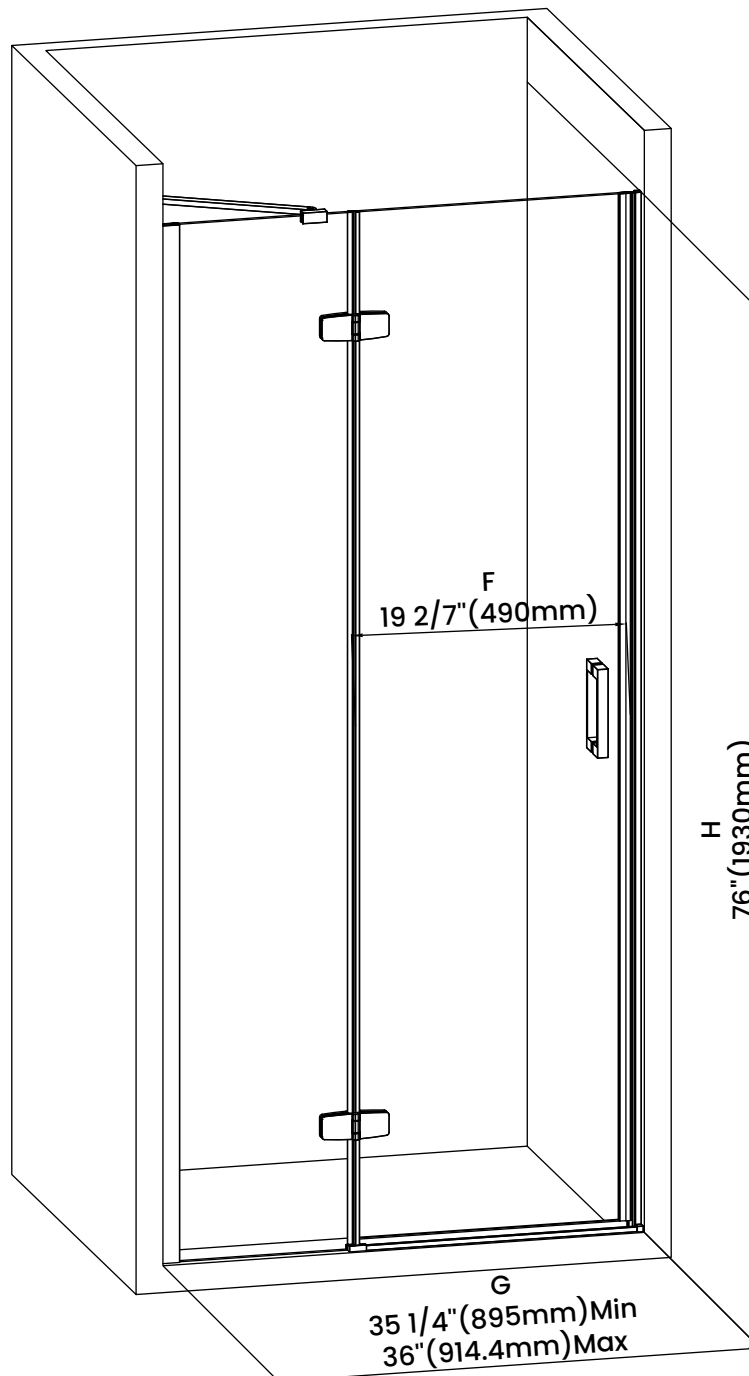

Measurements	
<b>A</b>	Distance Between Handle Holes
<b>B</b>	Handle Length
<b>C</b>	Distance Between Handle Holes To The Side
<b>D</b>	Distance Between Handle Holes To The Bottom
<b>F</b>	Walk-In Width
<b>G</b>	Min/Max Shower Door Width
<b>H</b>	Shower Door Height
<b>J</b>	Walk Through Opening Height

Measurements provided are in mm and inches.

Measurements	
<b>A</b>	Distance Between Handle Holes
<b>B</b>	Handle Length
<b>C</b>	Distance Between Handle Holes To The Side
<b>D</b>	Distance Between Handle Holes To The Bottom
<b>F</b>	Walk-In Width
<b>G</b>	Min/Max Shower Door Width
<b>H</b>	Shower Door Height
<b>J</b>	Walk Through Opening Height

Measurements provided are in mm and inches.