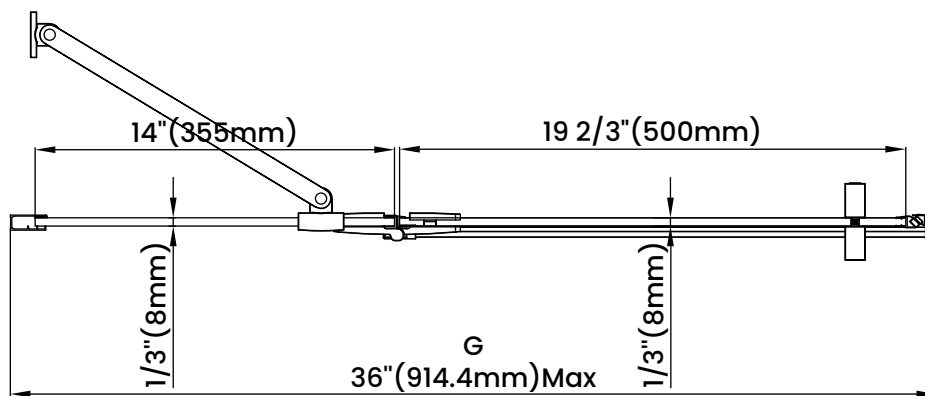

Measurements	
<b>A</b>	Distance Between Handle Holes
<b>B</b>	Handle Length
<b>C</b>	Distance Between Handle Holes To The Side
<b>D</b>	Distance Between Handle Holes To The Bottom
<b>F</b>	Walk-In Width
<b>G</b>	Min/Max Shower Door Width
<b>H</b>	Shower Door Height
<b>J</b>	Walk Through Opening Height

Measurements provided are in mm and inches.

Measurements	
<b>A</b>	Distance Between Handle Holes
<b>B</b>	Handle Length
<b>C</b>	Distance Between Handle Holes To The Side
<b>D</b>	Distance Between Handle Holes To The Bottom
<b>F</b>	Walk-In Width
<b>G</b>	Min/Max Shower Door Width
<b>H</b>	Shower Door Height
<b>J</b>	Walk Through Opening Height

Measurements provided are in mm and inches.