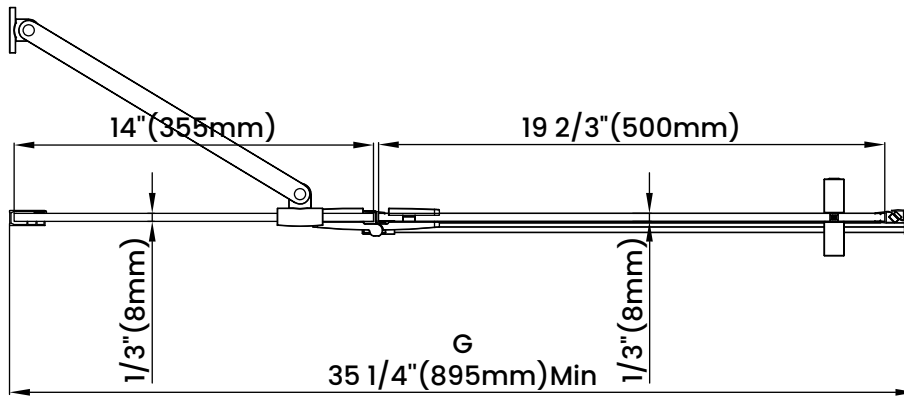

Measurements	
<b>A</b>	Distance Between Handle Holes
<b>B</b>	Handle Length
<b>C</b>	Distance Between Handle Holes To The Side
<b>D</b>	Distance Between Handle Holes To The Bottom
<b>F</b>	Walk-In Width
<b>G</b>	Min/Max Shower Door Width
<b>H</b>	Shower Door Height
<b>J</b>	Walk Through Opening Height

Measurements provided are in mm and inches.

Measurements	
<b>A</b>	Distance Between Handle Holes
<b>B</b>	Handle Length
<b>C</b>	Distance Between Handle Holes To The Side
<b>D</b>	Distance Between Handle Holes To The Bottom
<b>F</b>	Walk-In Width
<b>G</b>	Min/Max Shower Door Width
<b>H</b>	Shower Door Height
<b>J</b>	Walk Through Opening Height

Measurements provided are in mm and inches.