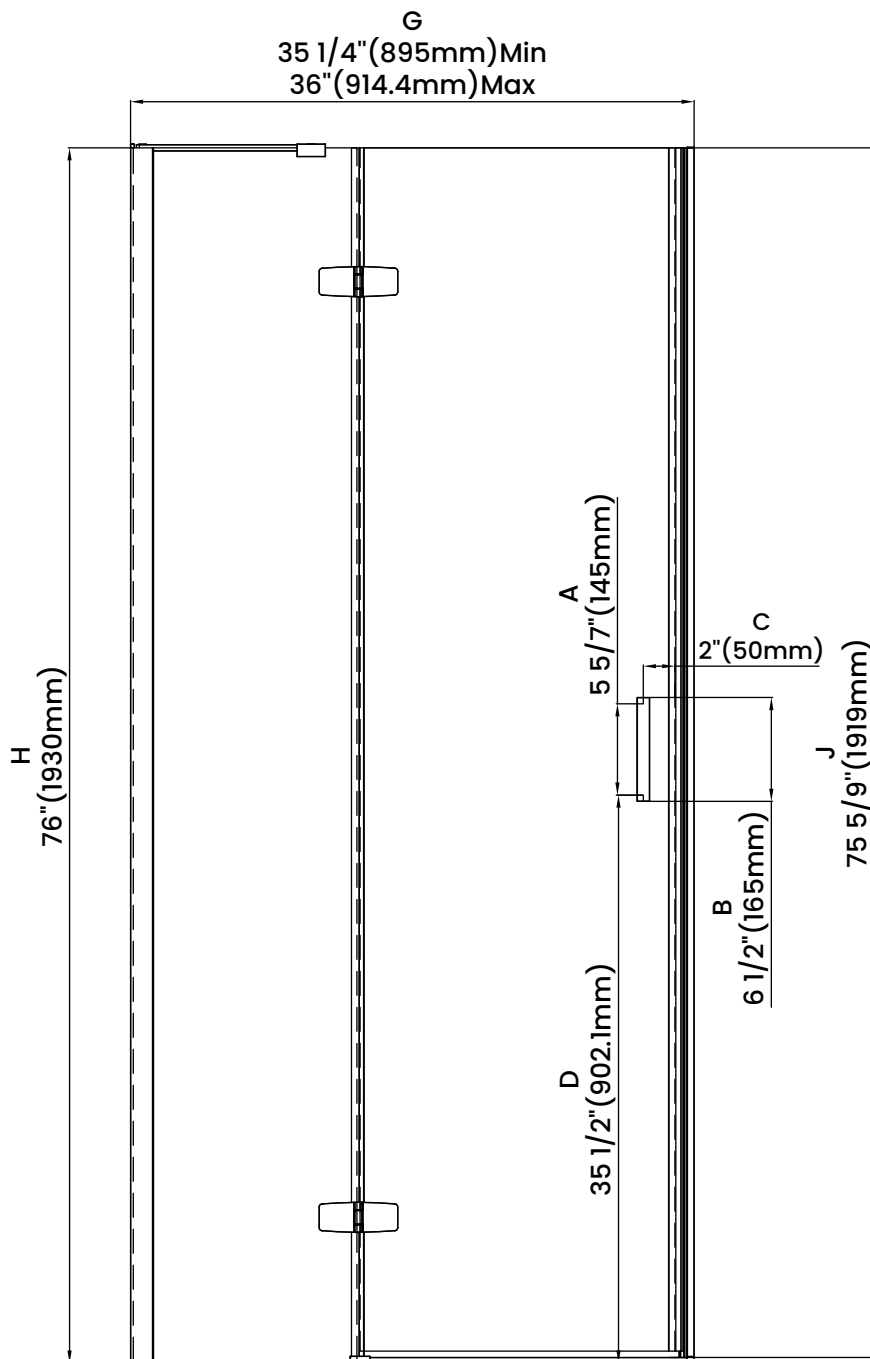

Measurements	
<b>A</b>	Distance Between Handle Holes
<b>B</b>	Handle Length
<b>C</b>	Distance Between Handle Holes To The Side
<b>D</b>	Distance Between Handle Holes To The Bottom
<b>F</b>	Walk-In Width
<b>G</b>	Min/Max Shower Door Width
<b>H</b>	Shower Door Height
<b>J</b>	Walk Through Opening Height

Measurements provided are in mm and inches.

Measurements	
<b>A</b>	Distance Between Handle Holes
<b>B</b>	Handle Length
<b>C</b>	Distance Between Handle Holes To The Side
<b>D</b>	Distance Between Handle Holes To The Bottom
<b>F</b>	Walk-In Width
<b>G</b>	Min/Max Shower Door Width
<b>H</b>	Shower Door Height
<b>J</b>	Walk Through Opening Height

Measurements provided are in mm and inches.