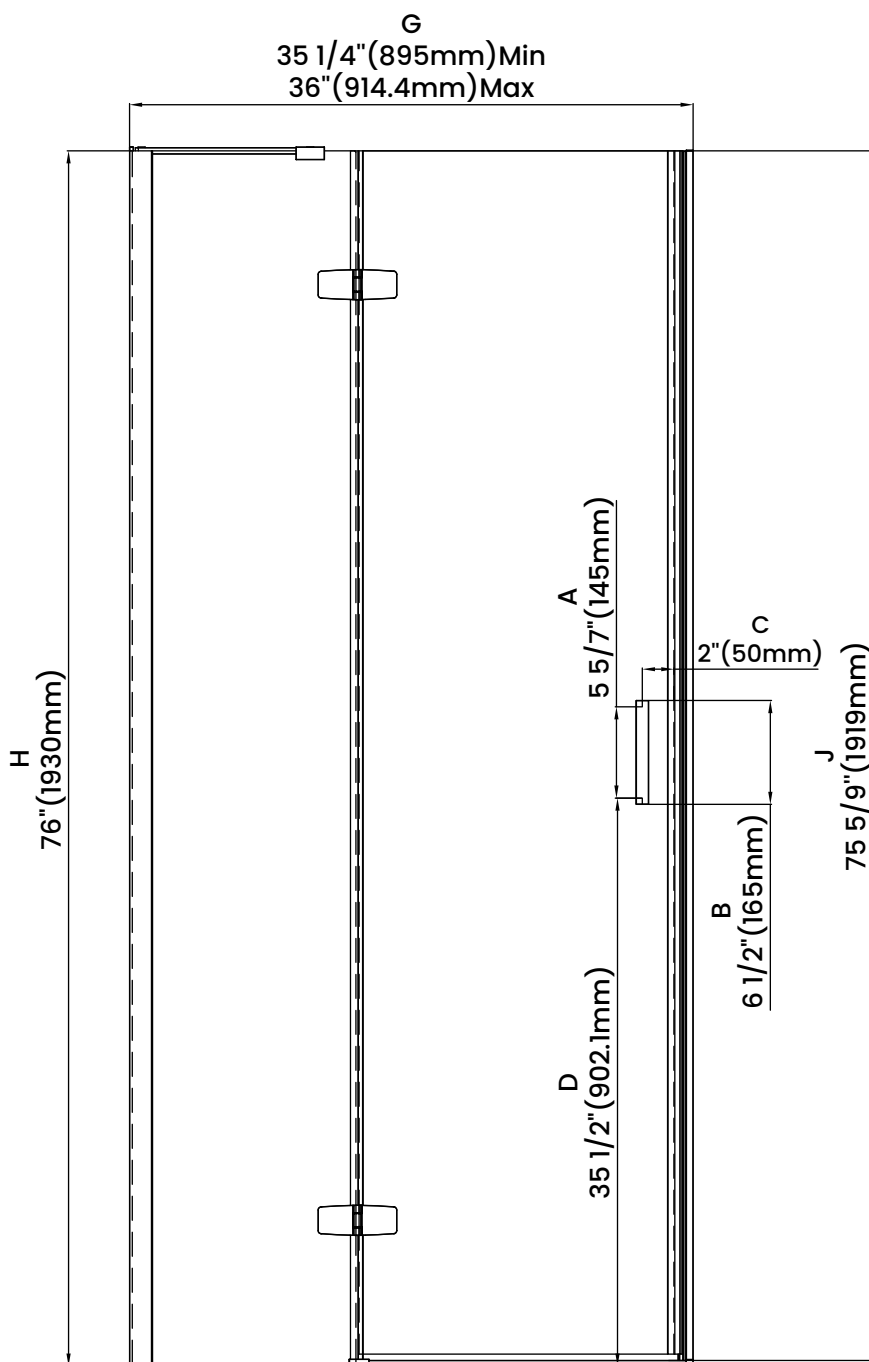

Measurements	
<b>A</b>	Distance Between Handle Holes
<b>B</b>	Handle Length
<b>C</b>	Distance Between Handle Holes To The Side
<b>D</b>	Distance Between Handle Holes To The Bottom
<b>F</b>	Walk-In Width
<b>G</b>	Min/Max Shower Door Width
<b>H</b>	Shower Door Height
<b>J</b>	Walk Through Opening Height

Measurements provided are in mm and inches.

Measurements	
<b>A</b>	Distance Between Handle Holes
<b>B</b>	Handle Length
<b>C</b>	Distance Between Handle Holes To The Side
<b>D</b>	Distance Between Handle Holes To The Bottom
<b>F</b>	Walk-In Width
<b>G</b>	Min/Max Shower Door Width
<b>H</b>	Shower Door Height
<b>J</b>	Walk Through Opening Height

Measurements provided are in mm and inches.