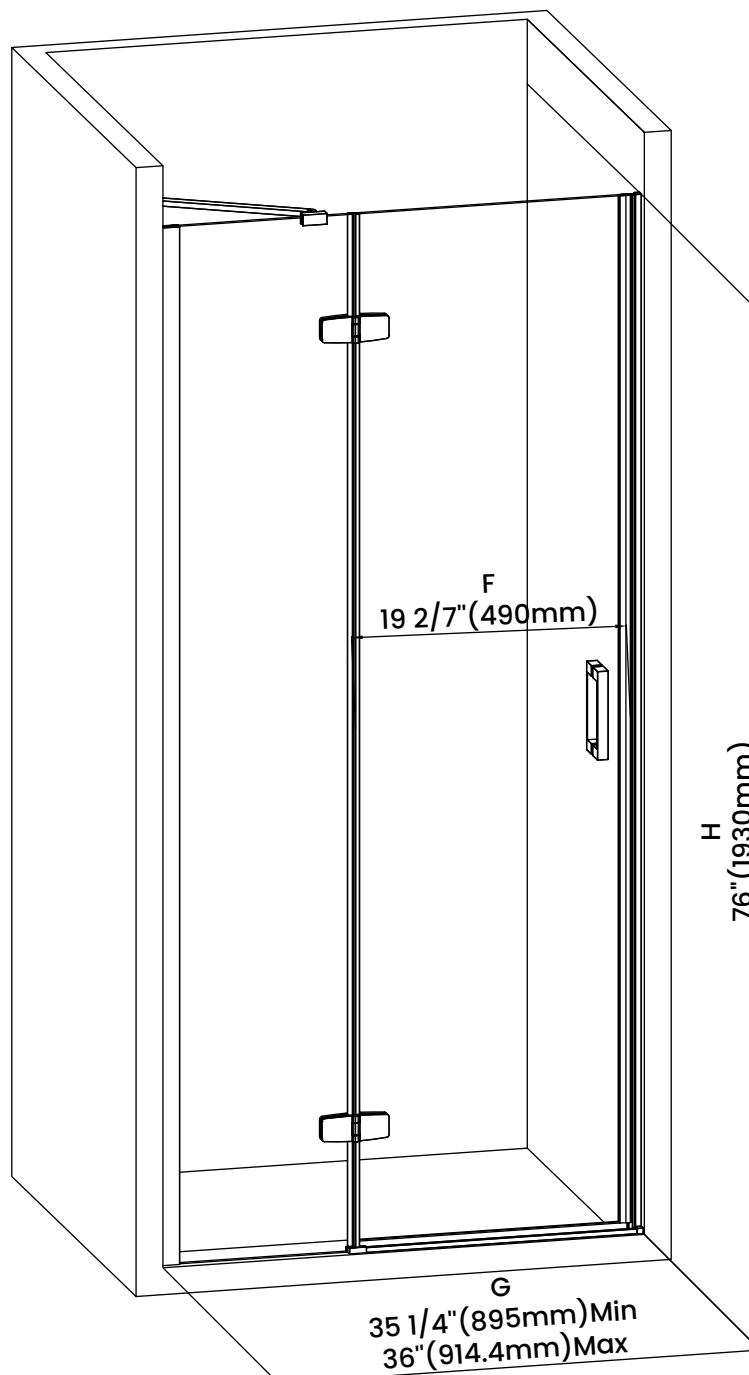

Measurements	
<b>A</b>	Distance Between Handle Holes
<b>B</b>	Handle Length
<b>C</b>	Distance Between Handle Holes To The Side
<b>D</b>	Distance Between Handle Holes To The Bottom
<b>F</b>	Walk-In Width
<b>G</b>	Min/Max Shower Door Width
<b>H</b>	Shower Door Height
<b>J</b>	Walk Through Opening Height

Measurements provided are in mm and inches.

Measurements	
<b>A</b>	Distance Between Handle Holes
<b>B</b>	Handle Length
<b>C</b>	Distance Between Handle Holes To The Side
<b>D</b>	Distance Between Handle Holes To The Bottom
<b>F</b>	Walk-In Width
<b>G</b>	Min/Max Shower Door Width
<b>H</b>	Shower Door Height
<b>J</b>	Walk Through Opening Height

Measurements provided are in mm and inches.