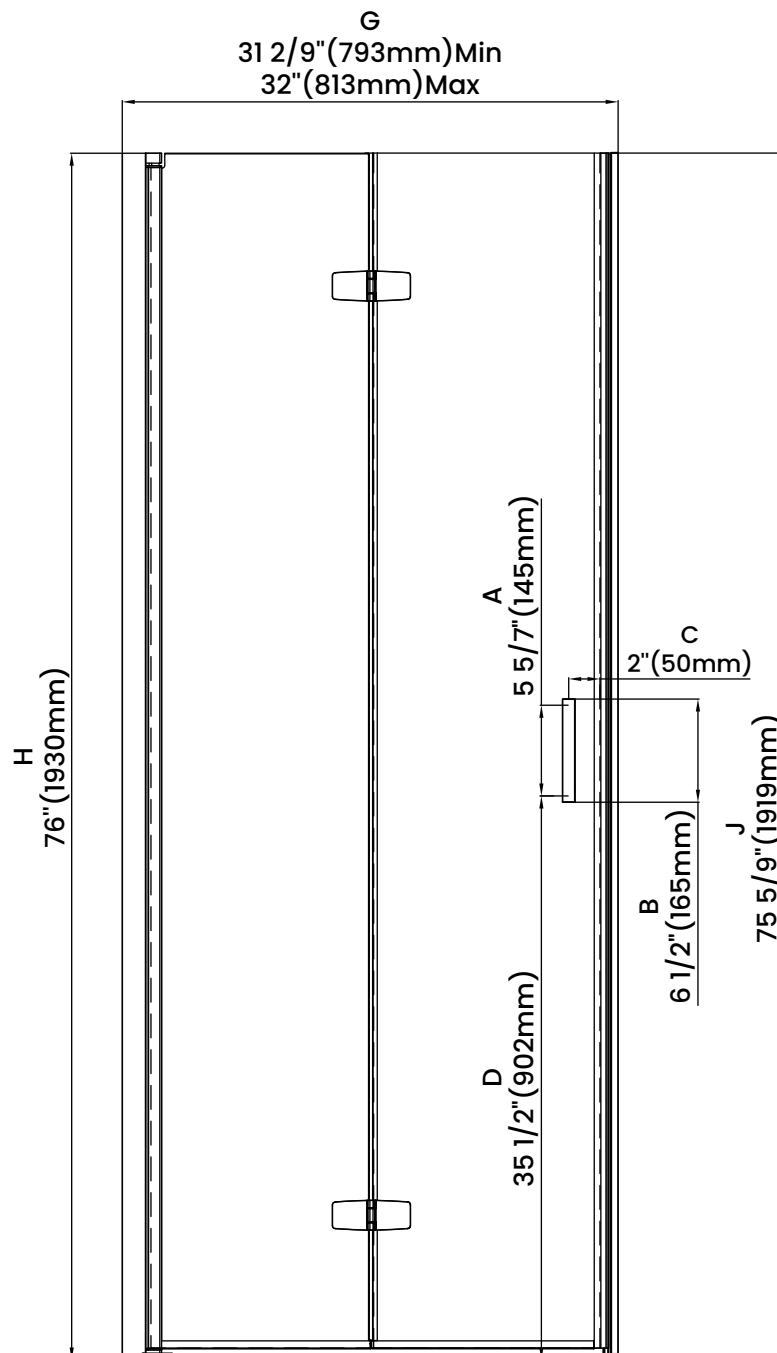

Measurements	
A	Distance Between Handle Holes
B	Handle Length
C	Distance Between Handle Holes To The Side
D	Distance Between Handle Holes To The Bottom
F	Walk-In Width
G	Min/Max Shower Door Width
H	Shower Door Height
J	Walk Through Opening Height

Measurements provided are in mm and inches.

Measurements	
A	Distance Between Handle Holes
B	Handle Length
C	Distance Between Handle Holes To The Side
D	Distance Between Handle Holes To The Bottom
F	Walk-In Width
G	Min/Max Shower Door Width
H	Shower Door Height
J	Walk Through Opening Height

Measurements provided are in mm and inches.