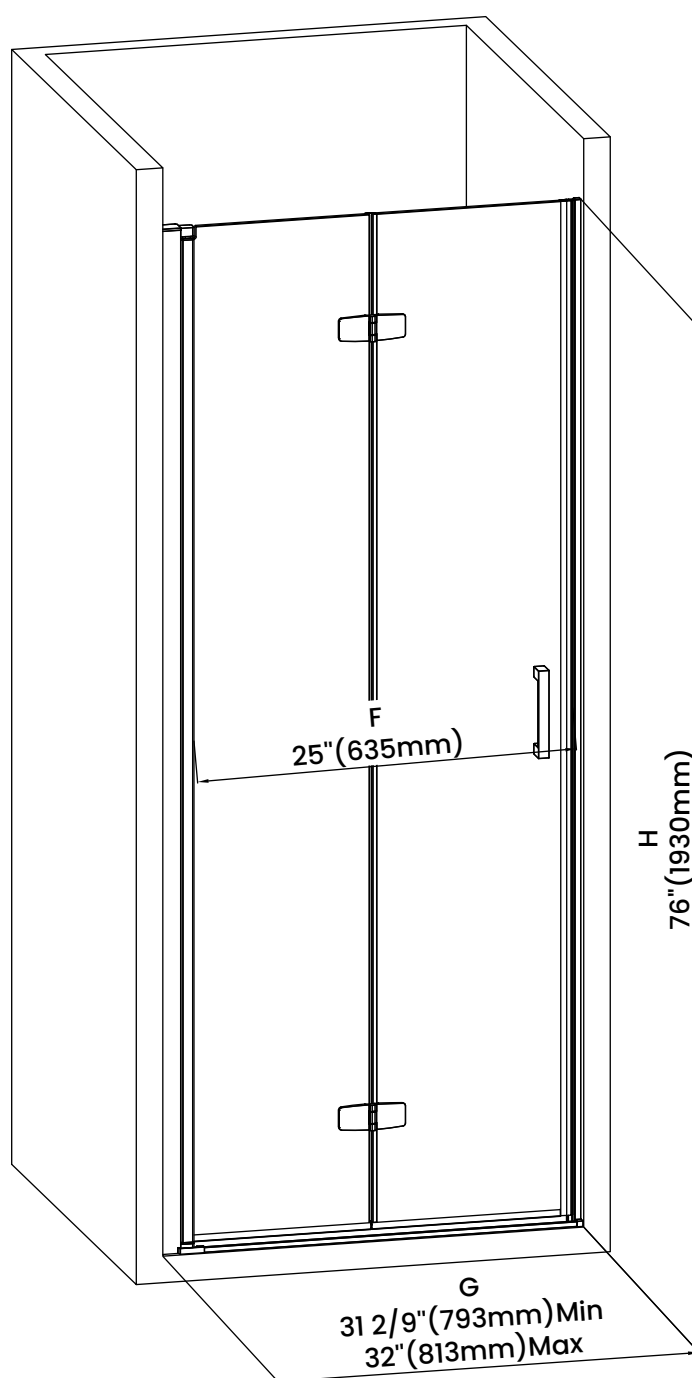

Measurements	
A	Distance Between Handle Holes
B	Handle Length
C	Distance Between Handle Holes To The Side
D	Distance Between Handle Holes To The Bottom
F	Walk-In Width
G	Min/Max Shower Door Width
H	Shower Door Height
J	Walk Through Opening Height

Measurements provided are in mm and inches.

Measurements	
A	Distance Between Handle Holes
B	Handle Length
C	Distance Between Handle Holes To The Side
D	Distance Between Handle Holes To The Bottom
F	Walk-In Width
G	Min/Max Shower Door Width
H	Shower Door Height
J	Walk Through Opening Height

Measurements provided are in mm and inches.