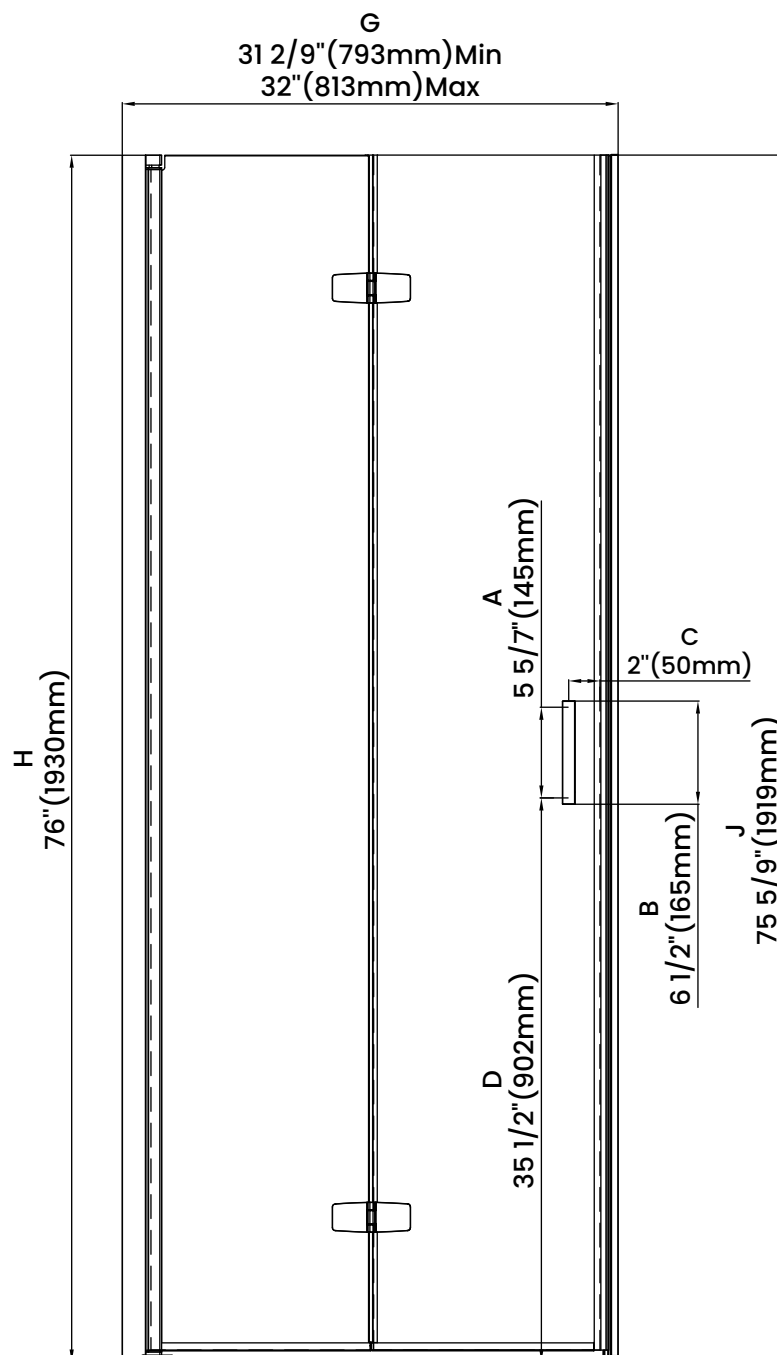

Measurements	
A	Distance Between Handle Holes
B	Handle Length
C	Distance Between Handle Holes To The Side
D	Distance Between Handle Holes To The Bottom
F	Walk-In Width
G	Min/Max Shower Door Width
H	Shower Door Height
J	Walk Through Opening Height

Measurements provided are in mm and inches.

Measurements	
A	Distance Between Handle Holes
B	Handle Length
C	Distance Between Handle Holes To The Side
D	Distance Between Handle Holes To The Bottom
F	Walk-In Width
G	Min/Max Shower Door Width
H	Shower Door Height
J	Walk Through Opening Height

Measurements provided are in mm and inches.