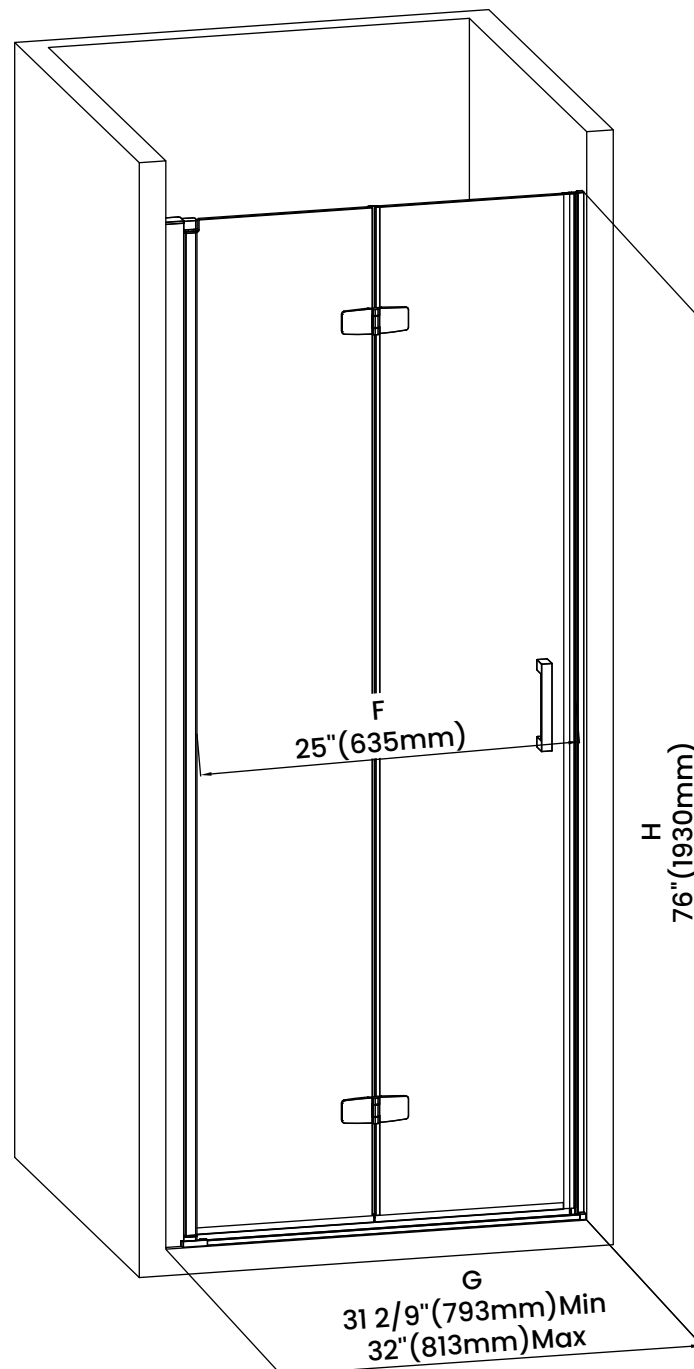

Measurements	
A	Distance Between Handle Holes
B	Handle Length
C	Distance Between Handle Holes To The Side
D	Distance Between Handle Holes To The Bottom
F	Walk-In Width
G	Min/Max Shower Door Width
H	Shower Door Height
J	Walk Through Opening Height

Measurements provided are in mm and inches.

Measurements	
A	Distance Between Handle Holes
B	Handle Length
C	Distance Between Handle Holes To The Side
D	Distance Between Handle Holes To The Bottom
F	Walk-In Width
G	Min/Max Shower Door Width
H	Shower Door Height
J	Walk Through Opening Height

Measurements provided are in mm and inches.