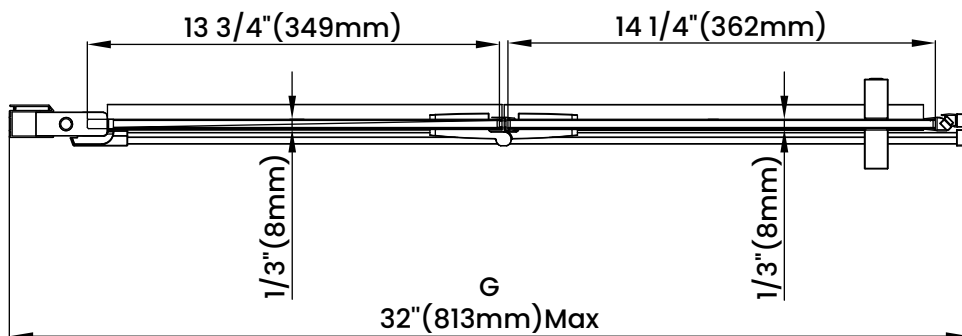

Measurements	
A	Distance Between Handle Holes
B	Handle Length
C	Distance Between Handle Holes To The Side
D	Distance Between Handle Holes To The Bottom
F	Walk-In Width
G	Min/Max Shower Door Width
H	Shower Door Height
J	Walk Through Opening Height

Measurements provided are in mm and inches.

Measurements	
A	Distance Between Handle Holes
B	Handle Length
C	Distance Between Handle Holes To The Side
D	Distance Between Handle Holes To The Bottom
F	Walk-In Width
G	Min/Max Shower Door Width
H	Shower Door Height
J	Walk Through Opening Height

Measurements provided are in mm and inches.