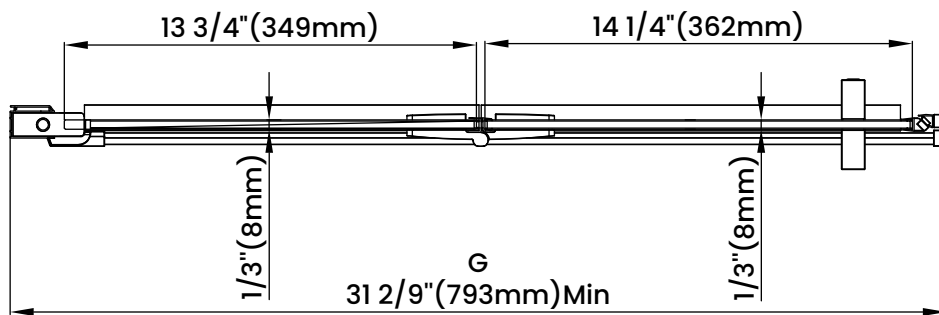

Measurements	
A	Distance Between Handle Holes
B	Handle Length
C	Distance Between Handle Holes To The Side
D	Distance Between Handle Holes To The Bottom
F	Walk-In Width
G	Min/Max Shower Door Width
H	Shower Door Height
J	Walk Through Opening Height

Measurements provided are in mm and inches.

Measurements	
A	Distance Between Handle Holes
B	Handle Length
C	Distance Between Handle Holes To The Side
D	Distance Between Handle Holes To The Bottom
F	Walk-In Width
G	Min/Max Shower Door Width
H	Shower Door Height
J	Walk Through Opening Height

Measurements provided are in mm and inches.