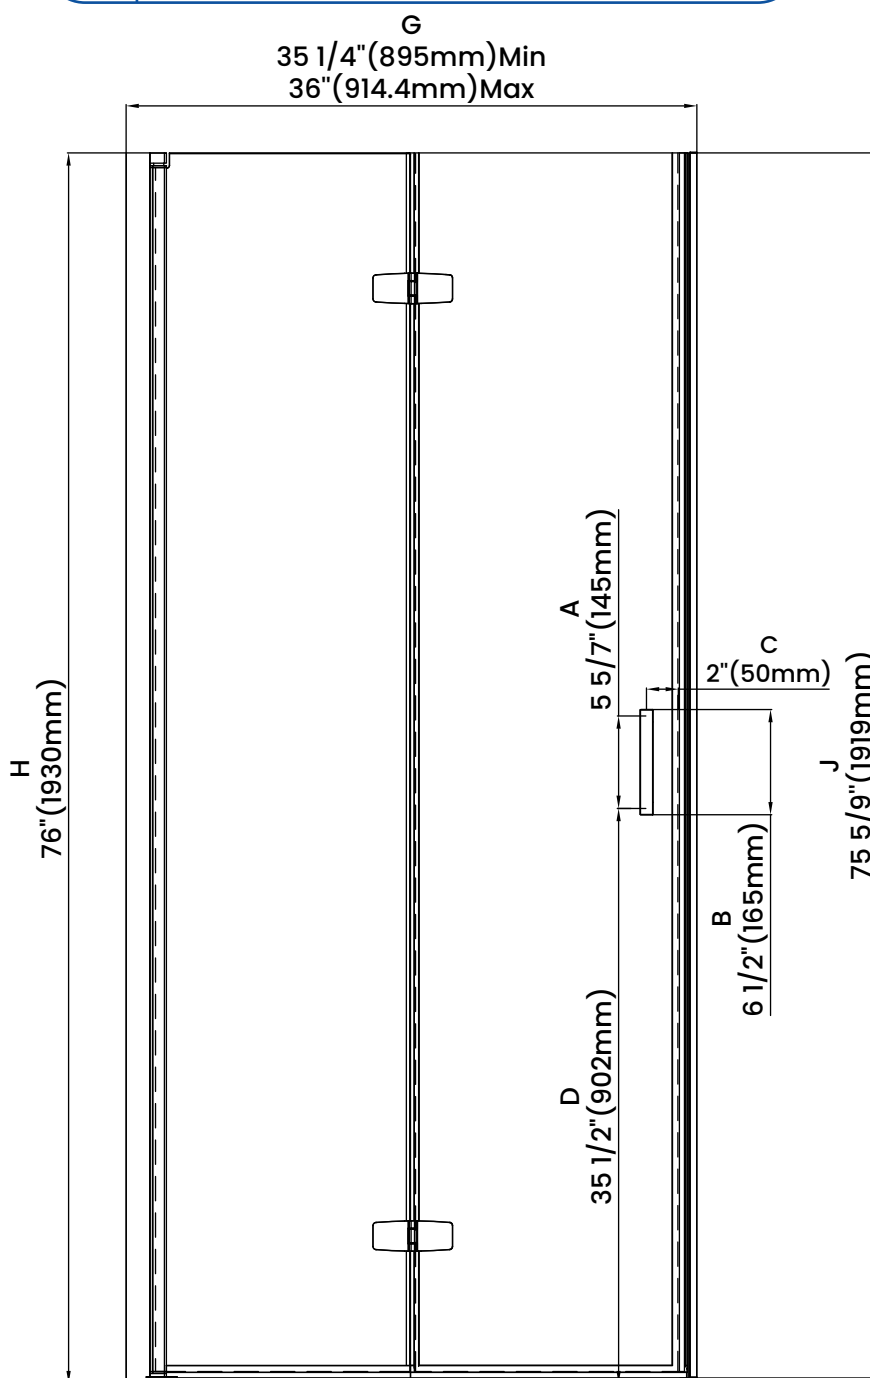

Measurements	
A	Distance Between Handle Holes
B	Handle Length
C	Distance Between Handle Holes To The Side
D	Distance Between Handle Holes To The Bottom
F	Walk-In Width
G	Min/Max Shower Door Width
H	Shower Door Height
J	Walk Through Opening Height

Measurements provided are in mm and inches.

Measurements	
A	Distance Between Handle Holes
B	Handle Length
C	Distance Between Handle Holes To The Side
D	Distance Between Handle Holes To The Bottom
F	Walk-In Width
G	Min/Max Shower Door Width
H	Shower Door Height
J	Walk Through Opening Height

Measurements provided are in mm and inches.