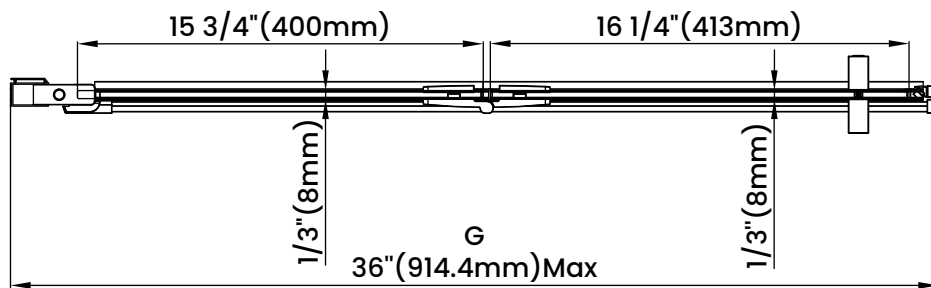

Measurements	
A	Distance Between Handle Holes
B	Handle Length
C	Distance Between Handle Holes To The Side
D	Distance Between Handle Holes To The Bottom
F	Walk-In Width
G	Min/Max Shower Door Width
H	Shower Door Height
J	Walk Through Opening Height

Measurements provided are in mm and inches.

Measurements	
A	Distance Between Handle Holes
B	Handle Length
C	Distance Between Handle Holes To The Side
D	Distance Between Handle Holes To The Bottom
F	Walk-In Width
G	Min/Max Shower Door Width
H	Shower Door Height
J	Walk Through Opening Height

Measurements provided are in mm and inches.