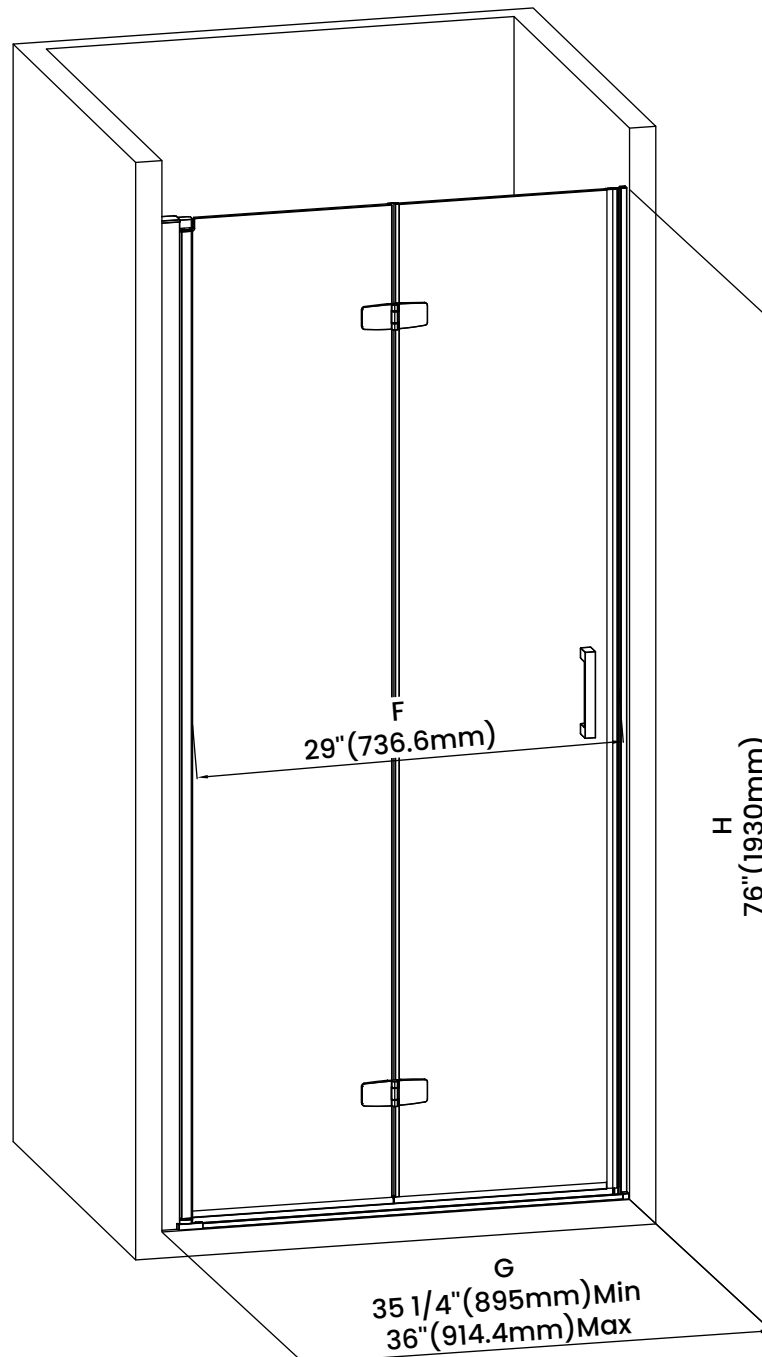

Measurements	
A	Distance Between Handle Holes
B	Handle Length
C	Distance Between Handle Holes To The Side
D	Distance Between Handle Holes To The Bottom
F	Walk-In Width
G	Min/Max Shower Door Width
H	Shower Door Height
J	Walk Through Opening Height

Measurements provided are in mm and inches.

Measurements	
A	Distance Between Handle Holes
B	Handle Length
C	Distance Between Handle Holes To The Side
D	Distance Between Handle Holes To The Bottom
F	Walk-In Width
G	Min/Max Shower Door Width
H	Shower Door Height
J	Walk Through Opening Height

Measurements provided are in mm and inches.