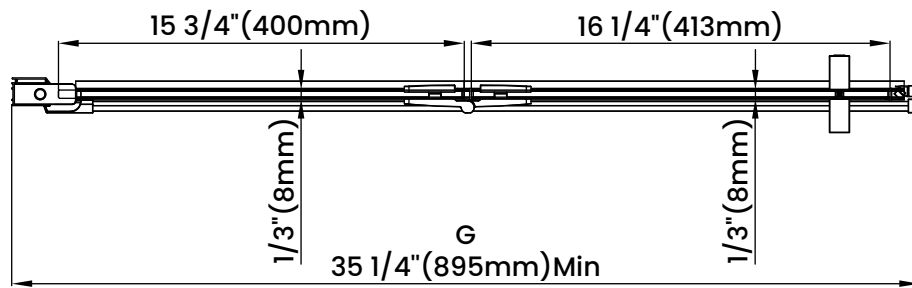

Measurements	
A	Distance Between Handle Holes
B	Handle Length
C	Distance Between Handle Holes To The Side
D	Distance Between Handle Holes To The Bottom
F	Walk-In Width
G	Min/Max Shower Door Width
H	Shower Door Height
J	Walk Through Opening Height

Measurements provided are in mm and inches.

Measurements	
A	Distance Between Handle Holes
B	Handle Length
C	Distance Between Handle Holes To The Side
D	Distance Between Handle Holes To The Bottom
F	Walk-In Width
G	Min/Max Shower Door Width
H	Shower Door Height
J	Walk Through Opening Height

Measurements provided are in mm and inches.