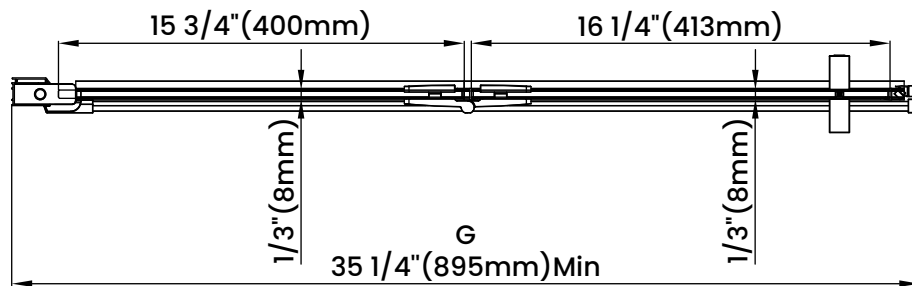

Measurements	
<b>A</b>	Distance Between Handle Holes
<b>B</b>	Handle Length
<b>C</b>	Distance Between Handle Holes To The Side
<b>D</b>	Distance Between Handle Holes To The Bottom
<b>F</b>	Walk-In Width
<b>G</b>	Min/Max Shower Door Width
<b>H</b>	Shower Door Height
<b>J</b>	Walk Through Opening Height

Measurements provided are in mm and inches.

Measurements	
<b>A</b>	Distance Between Handle Holes
<b>B</b>	Handle Length
<b>C</b>	Distance Between Handle Holes To The Side
<b>D</b>	Distance Between Handle Holes To The Bottom
<b>F</b>	Walk-In Width
<b>G</b>	Min/Max Shower Door Width
<b>H</b>	Shower Door Height
<b>J</b>	Walk Through Opening Height

Measurements provided are in mm and inches.