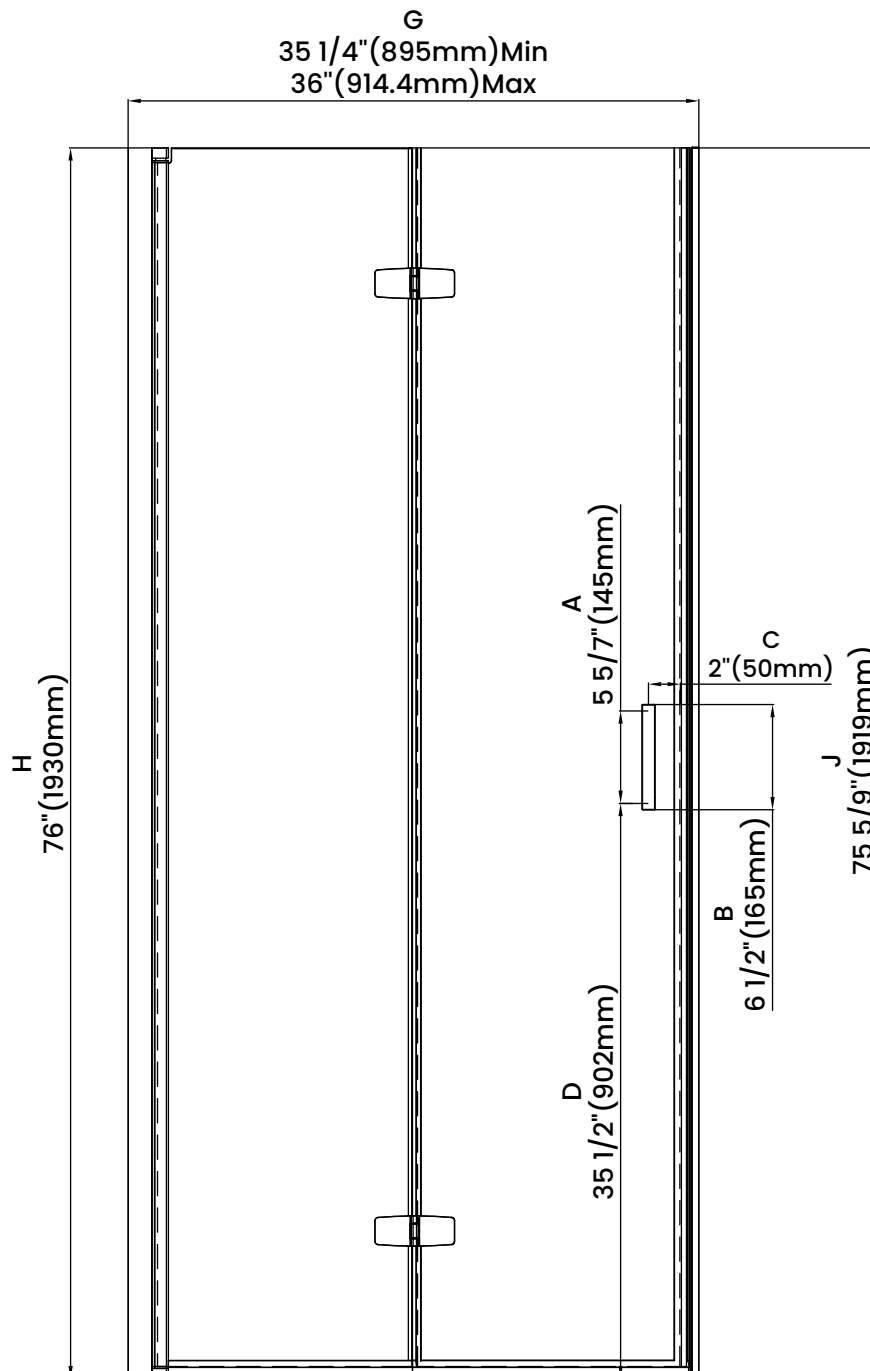

Measurements	
<b>A</b>	Distance Between Handle Holes
<b>B</b>	Handle Length
<b>C</b>	Distance Between Handle Holes To The Side
<b>D</b>	Distance Between Handle Holes To The Bottom
<b>F</b>	Walk-In Width
<b>G</b>	Min/Max Shower Door Width
<b>H</b>	Shower Door Height
<b>J</b>	Walk Through Opening Height

Measurements provided are in mm and inches.

Measurements	
<b>A</b>	Distance Between Handle Holes
<b>B</b>	Handle Length
<b>C</b>	Distance Between Handle Holes To The Side
<b>D</b>	Distance Between Handle Holes To The Bottom
<b>F</b>	Walk-In Width
<b>G</b>	Min/Max Shower Door Width
<b>H</b>	Shower Door Height
<b>J</b>	Walk Through Opening Height

Measurements provided are in mm and inches.