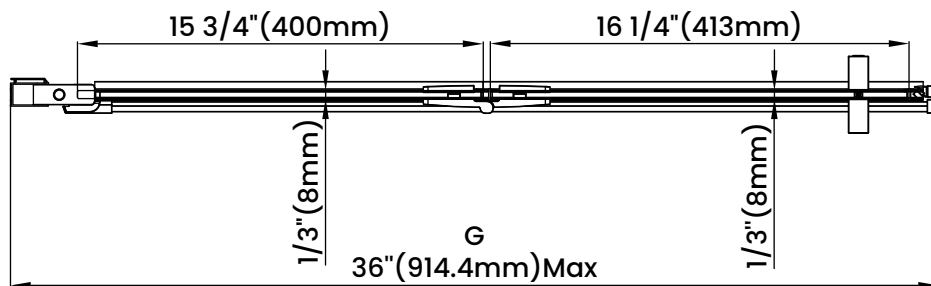

Measurements	
<b>A</b>	Distance Between Handle Holes
<b>B</b>	Handle Length
<b>C</b>	Distance Between Handle Holes To The Side
<b>D</b>	Distance Between Handle Holes To The Bottom
<b>F</b>	Walk-In Width
<b>G</b>	Min/Max Shower Door Width
<b>H</b>	Shower Door Height
<b>J</b>	Walk Through Opening Height

Measurements provided are in mm and inches.

Measurements	
<b>A</b>	Distance Between Handle Holes
<b>B</b>	Handle Length
<b>C</b>	Distance Between Handle Holes To The Side
<b>D</b>	Distance Between Handle Holes To The Bottom
<b>F</b>	Walk-In Width
<b>G</b>	Min/Max Shower Door Width
<b>H</b>	Shower Door Height
<b>J</b>	Walk Through Opening Height

Measurements provided are in mm and inches.