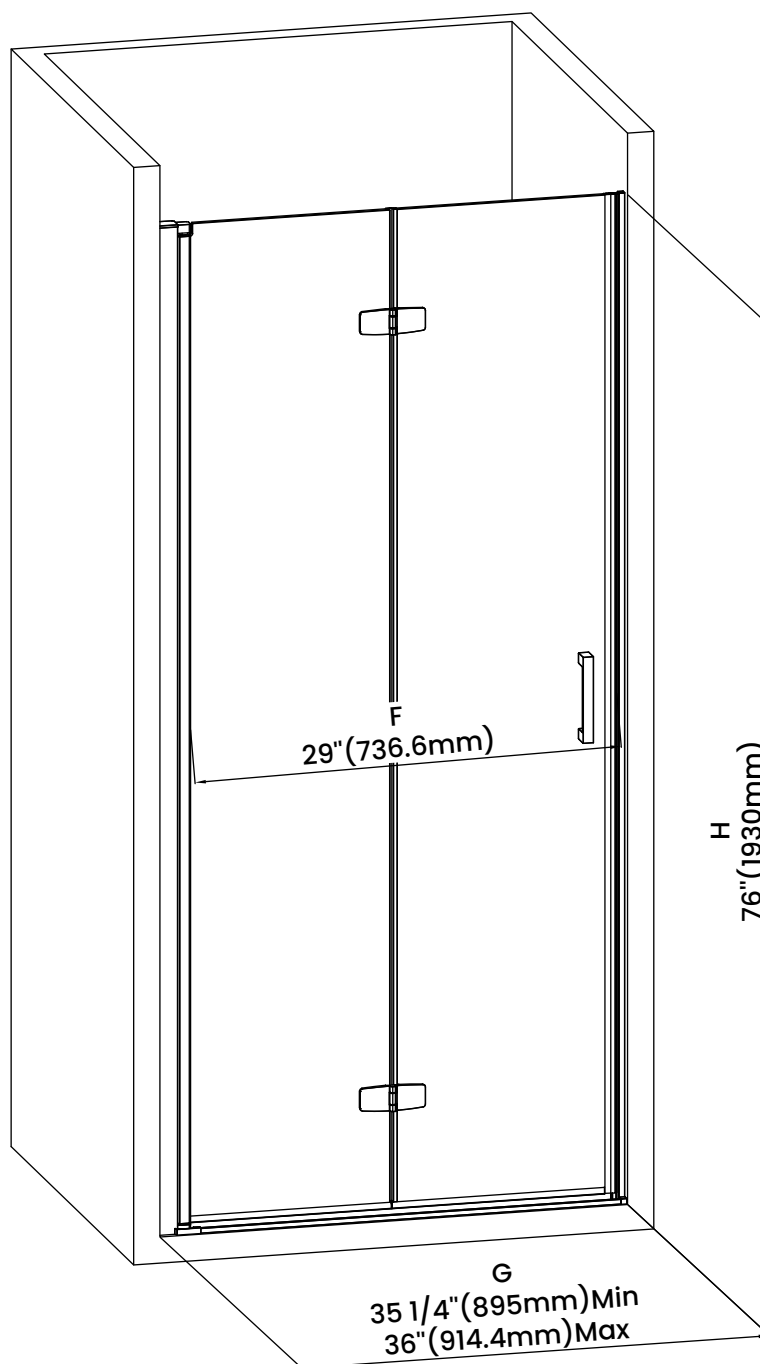

Measurements	
<b>A</b>	Distance Between Handle Holes
<b>B</b>	Handle Length
<b>C</b>	Distance Between Handle Holes To The Side
<b>D</b>	Distance Between Handle Holes To The Bottom
<b>F</b>	Walk-In Width
<b>G</b>	Min/Max Shower Door Width
<b>H</b>	Shower Door Height
<b>J</b>	Walk Through Opening Height

Measurements provided are in mm and inches.

Measurements	
<b>A</b>	Distance Between Handle Holes
<b>B</b>	Handle Length
<b>C</b>	Distance Between Handle Holes To The Side
<b>D</b>	Distance Between Handle Holes To The Bottom
<b>F</b>	Walk-In Width
<b>G</b>	Min/Max Shower Door Width
<b>H</b>	Shower Door Height
<b>J</b>	Walk Through Opening Height

Measurements provided are in mm and inches.