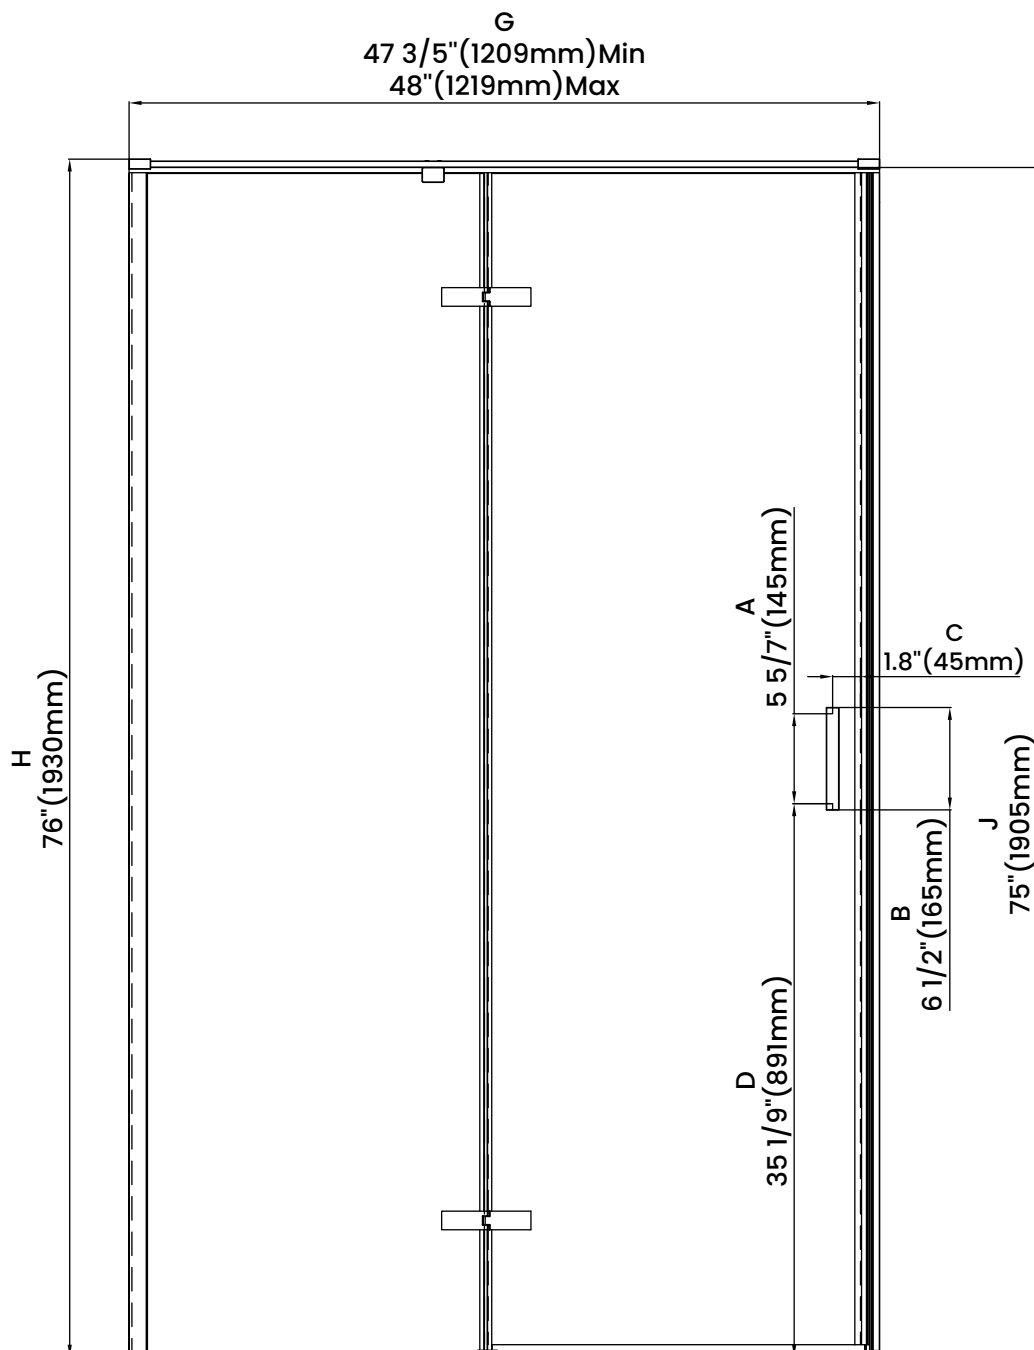

Measurements	
A	Distance Between Handle Holes
B	Handle Length
C	Distance Between Handle Holes To The Side
D	Distance Between Handle Holes To The Bottom
F	Walk-In Width
G	Min/Max Shower Door Width
H	Shower Door Height
J	Walk Through Opening Height

Measurements provided are in mm and inches.

Measurements	
A	Distance Between Handle Holes
B	Handle Length
C	Distance Between Handle Holes To The Side
D	Distance Between Handle Holes To The Bottom
F	Walk-In Width
G	Min/Max Shower Door Width
H	Shower Door Height
J	Walk Through Opening Height

Measurements provided are in mm and inches.