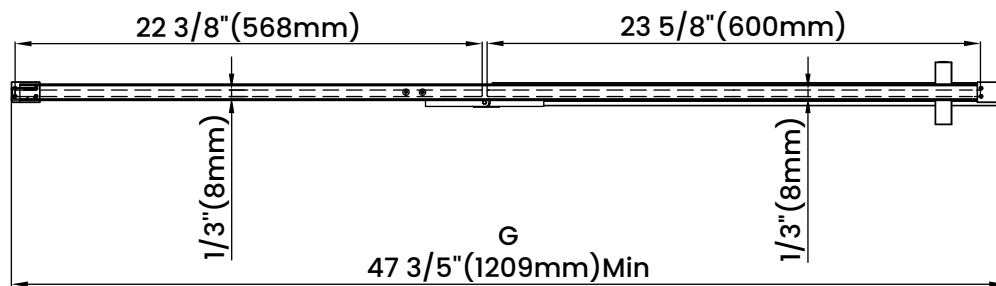

Measurements	
A	Distance Between Handle Holes
B	Handle Length
C	Distance Between Handle Holes To The Side
D	Distance Between Handle Holes To The Bottom
F	Walk-In Width
G	Min/Max Shower Door Width
H	Shower Door Height
J	Walk Through Opening Height

Measurements provided are in mm and inches.

Measurements	
A	Distance Between Handle Holes
B	Handle Length
C	Distance Between Handle Holes To The Side
D	Distance Between Handle Holes To The Bottom
F	Walk-In Width
G	Min/Max Shower Door Width
H	Shower Door Height
J	Walk Through Opening Height

Measurements provided are in mm and inches.