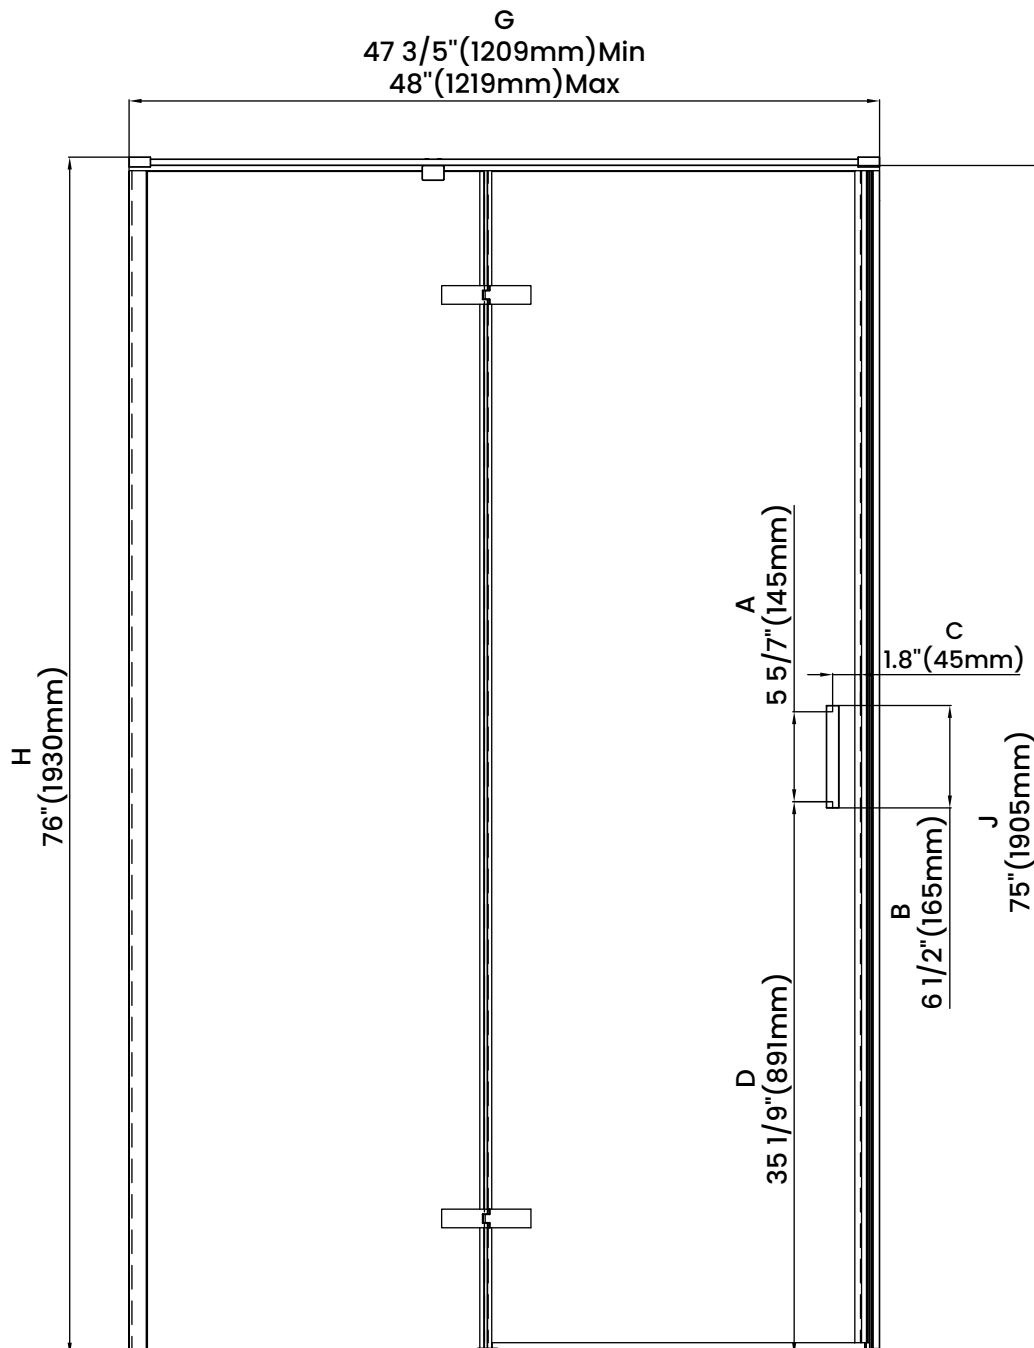

Measurements	
A	Distance Between Handle Holes
B	Handle Length
C	Distance Between Handle Holes To The Side
D	Distance Between Handle Holes To The Bottom
F	Walk-In Width
G	Min/Max Shower Door Width
H	Shower Door Height
J	Walk Through Opening Height

Measurements provided are in mm and inches.

Measurements	
A	Distance Between Handle Holes
B	Handle Length
C	Distance Between Handle Holes To The Side
D	Distance Between Handle Holes To The Bottom
F	Walk-In Width
G	Min/Max Shower Door Width
H	Shower Door Height
J	Walk Through Opening Height

Measurements provided are in mm and inches.