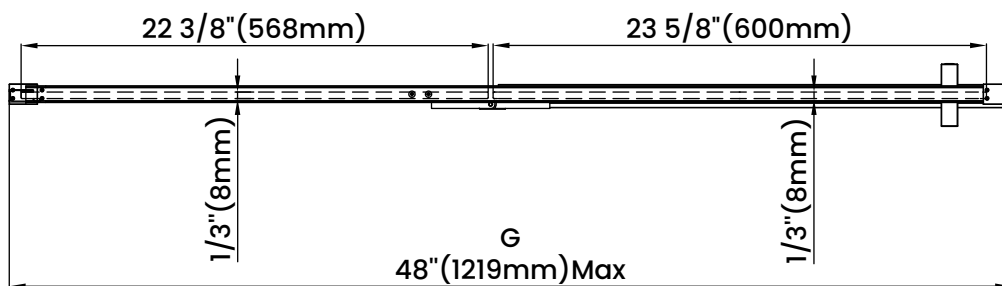

Measurements	
A	Distance Between Handle Holes
B	Handle Length
C	Distance Between Handle Holes To The Side
D	Distance Between Handle Holes To The Bottom
F	Walk-In Width
G	Min/Max Shower Door Width
H	Shower Door Height
J	Walk Through Opening Height

Measurements provided are in mm and inches.

Measurements	
A	Distance Between Handle Holes
B	Handle Length
C	Distance Between Handle Holes To The Side
D	Distance Between Handle Holes To The Bottom
F	Walk-In Width
G	Min/Max Shower Door Width
H	Shower Door Height
J	Walk Through Opening Height

Measurements provided are in mm and inches.