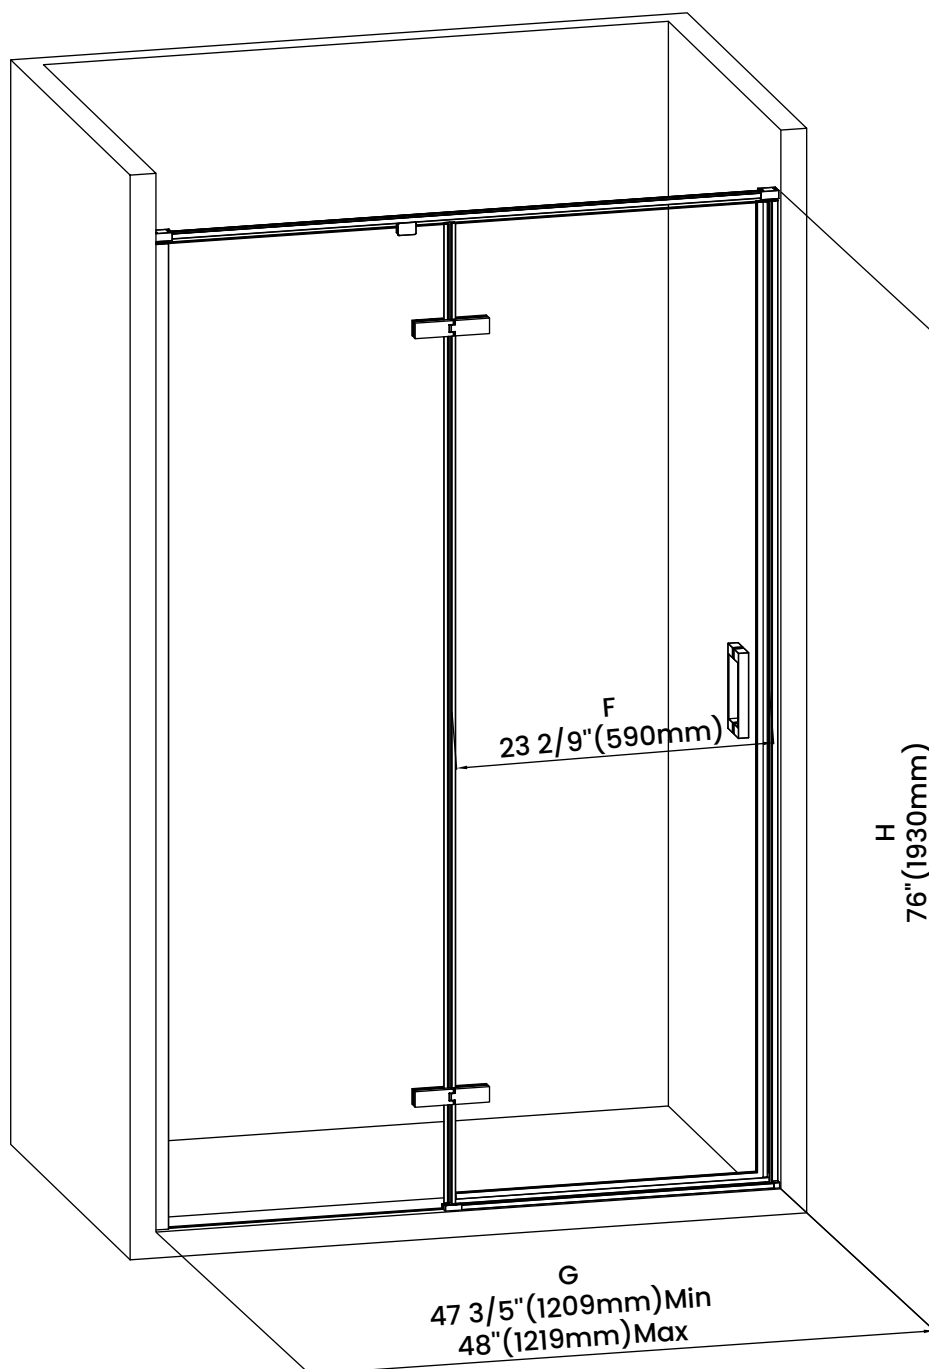

Measurements	
A	Distance Between Handle Holes
B	Handle Length
C	Distance Between Handle Holes To The Side
D	Distance Between Handle Holes To The Bottom
F	Walk-In Width
G	Min/Max Shower Door Width
H	Shower Door Height
J	Walk Through Opening Height

Measurements provided are in mm and inches.

Measurements	
A	Distance Between Handle Holes
B	Handle Length
C	Distance Between Handle Holes To The Side
D	Distance Between Handle Holes To The Bottom
F	Walk-In Width
G	Min/Max Shower Door Width
H	Shower Door Height
J	Walk Through Opening Height

Measurements provided are in mm and inches.