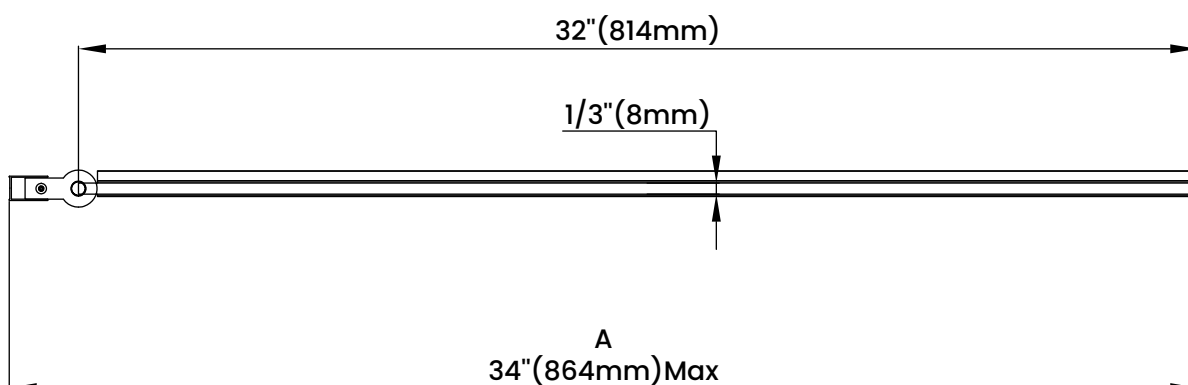

Measurements

A	Min/Max Shower Door Width
B	Shower Door Height

Measurements provided are in mm and inches.

Measurements	
A	Min/Max Shower Door Width
B	Shower Door Height

Measurements provided are in mm and inches.