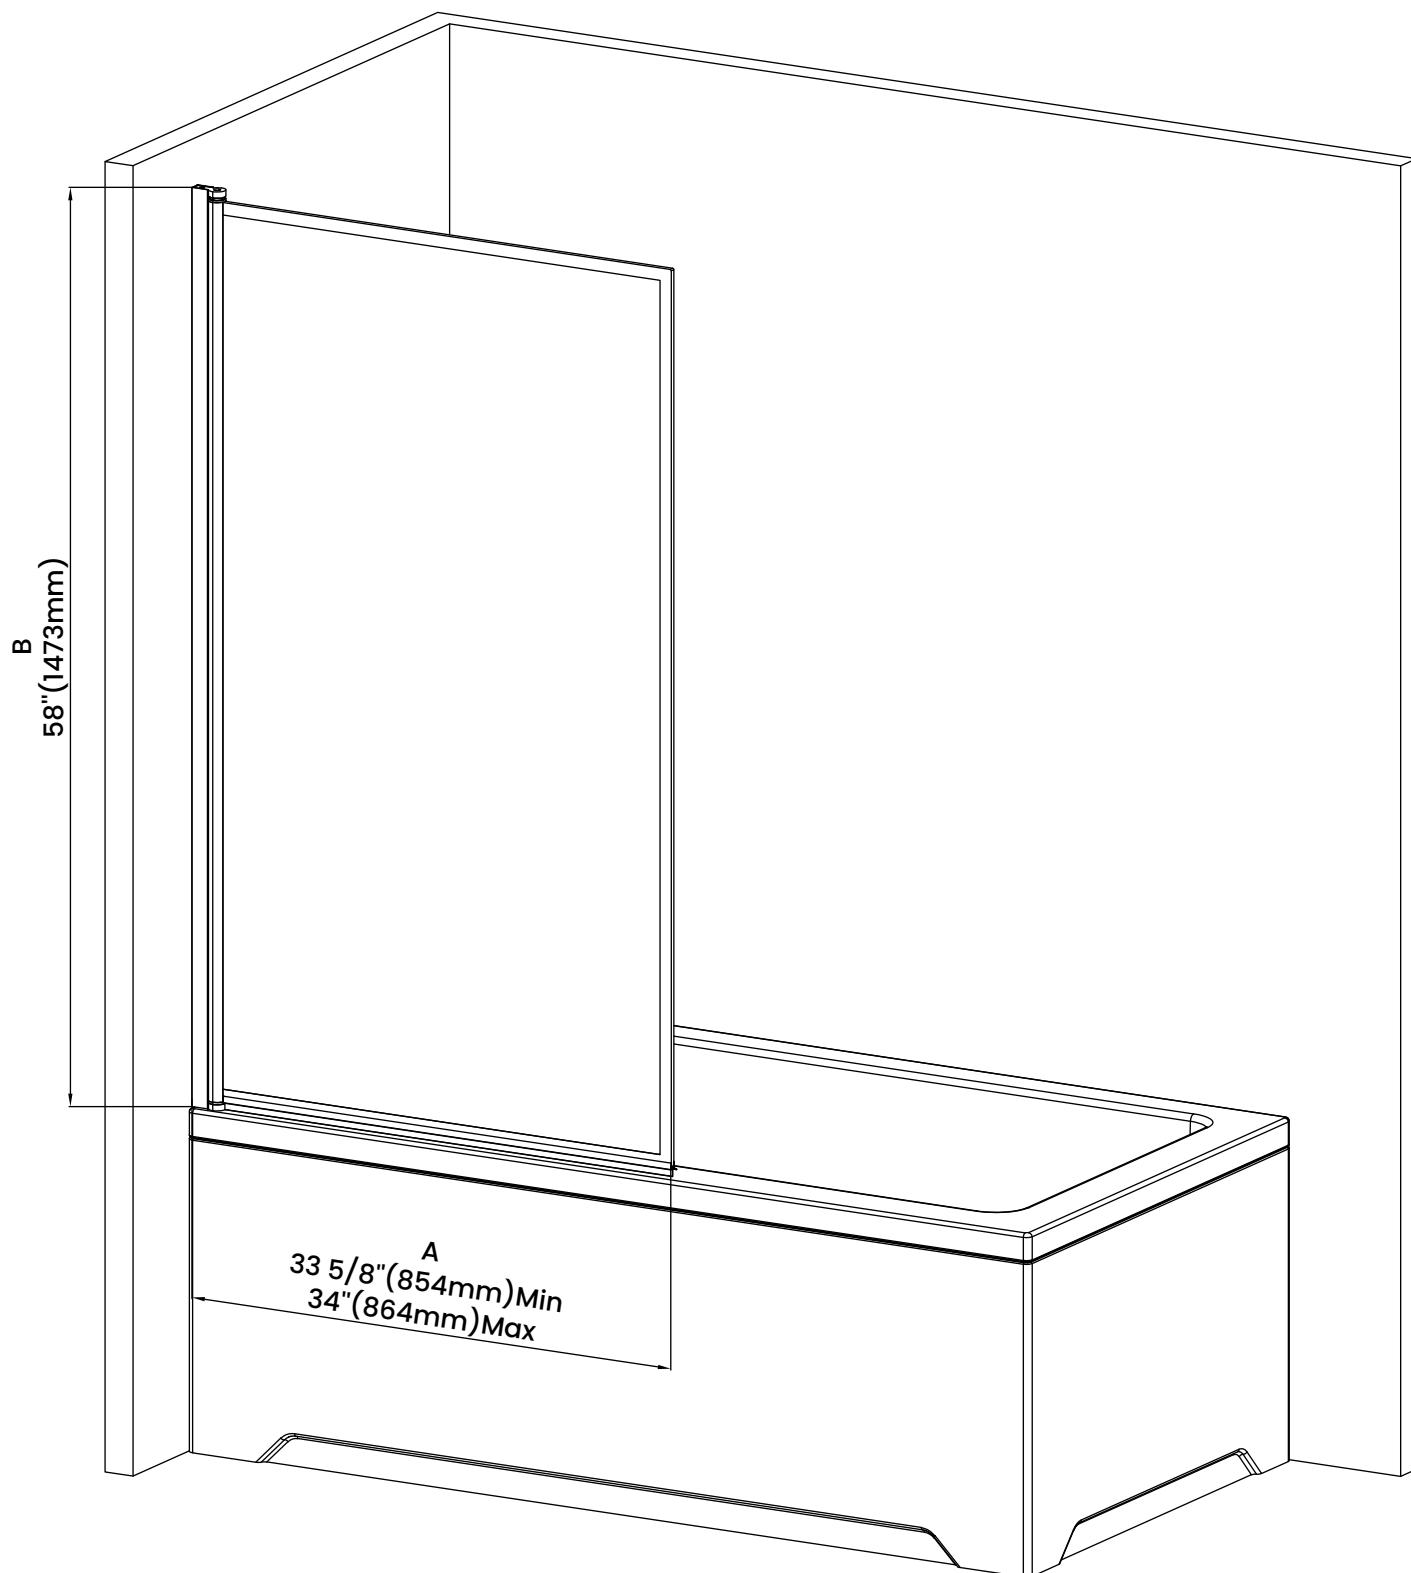

Measurements

A	Min/Max Shower Door Width
B	Shower Door Height

Measurements provided are in mm and inches.

Measurements	
A	Min/Max Shower Door Width
B	Shower Door Height

Measurements provided are in mm and inches.