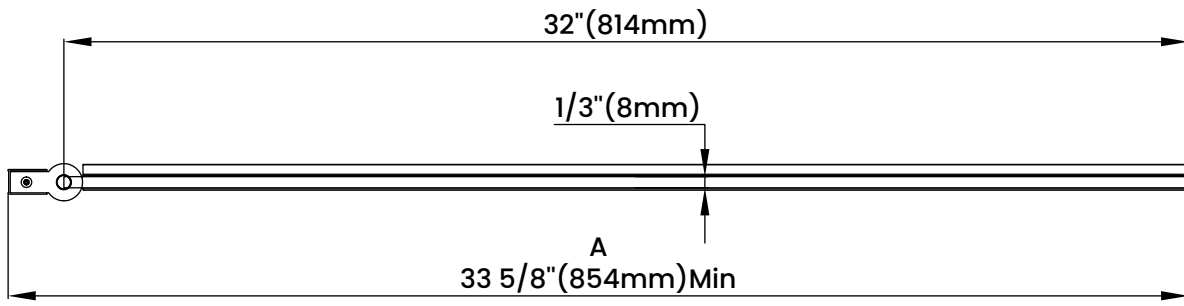

Measurements

A	Min/Max Shower Door Width
B	Shower Door Height

Measurements provided are in mm and inches.

Measurements	
A	Min/Max Shower Door Width
B	Shower Door Height

Measurements provided are in mm and inches.