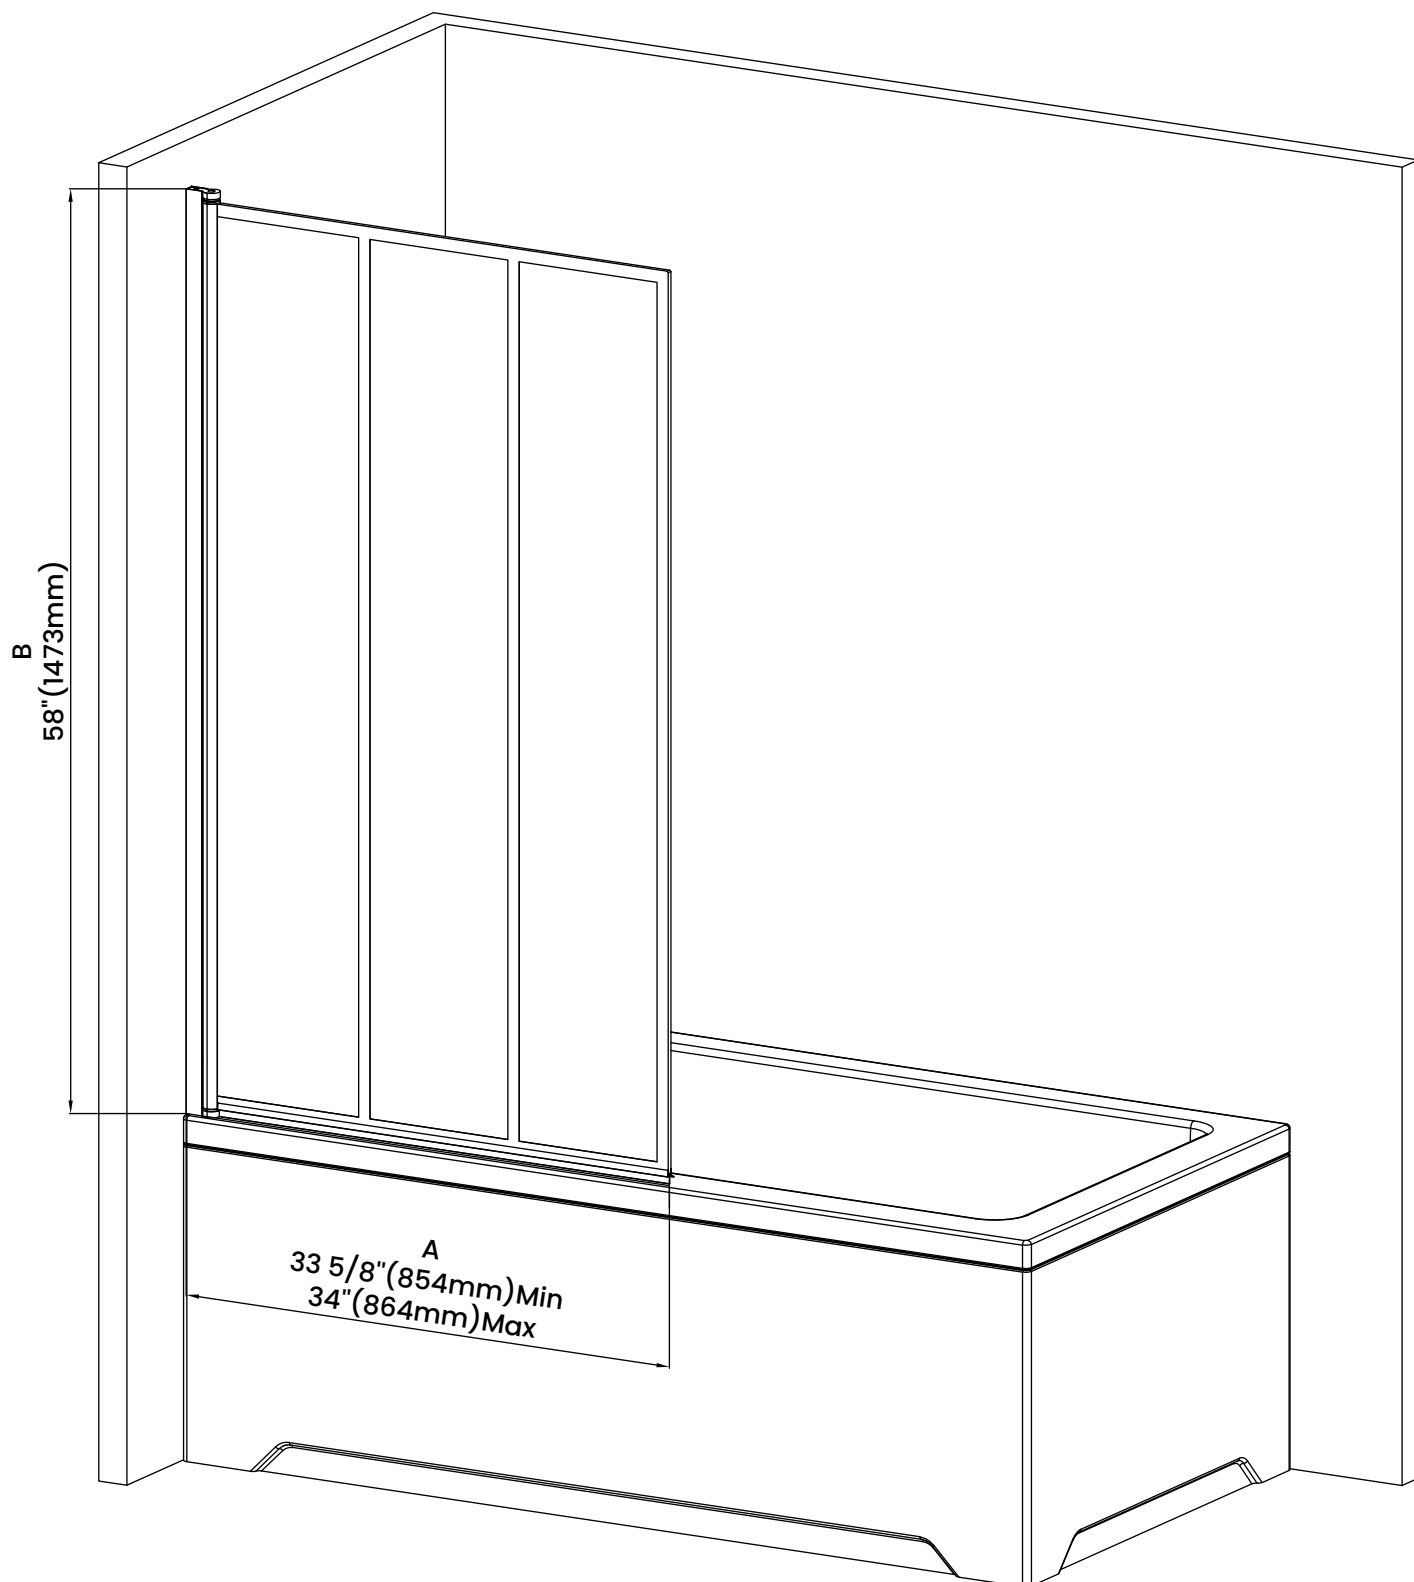

Measurements

A	Min/Max Shower Door Width
B	Shower Door Height

Measurements provided are in mm and inches.

Measurements	
A	Min/Max Shower Door Width
B	Shower Door Height

Measurements provided are in mm and inches.