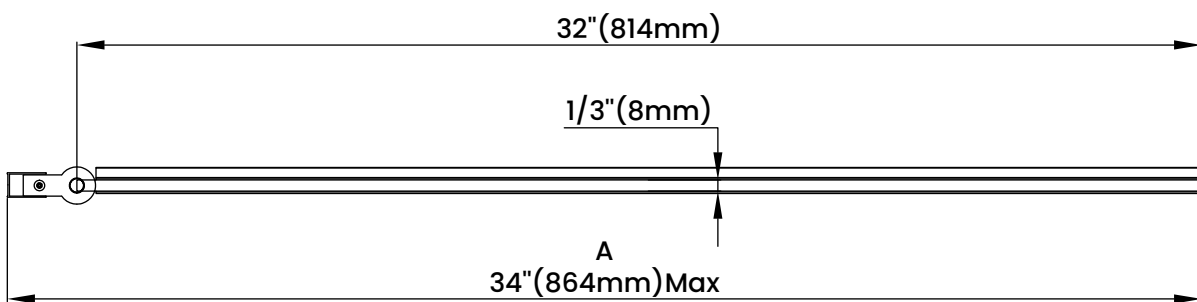

Measurements

A	Min/Max Shower Door Width
B	Shower Door Height

Measurements provided are in mm and inches.

Measurements	
A	Min/Max Shower Door Width
B	Shower Door Height

Measurements provided are in mm and inches.