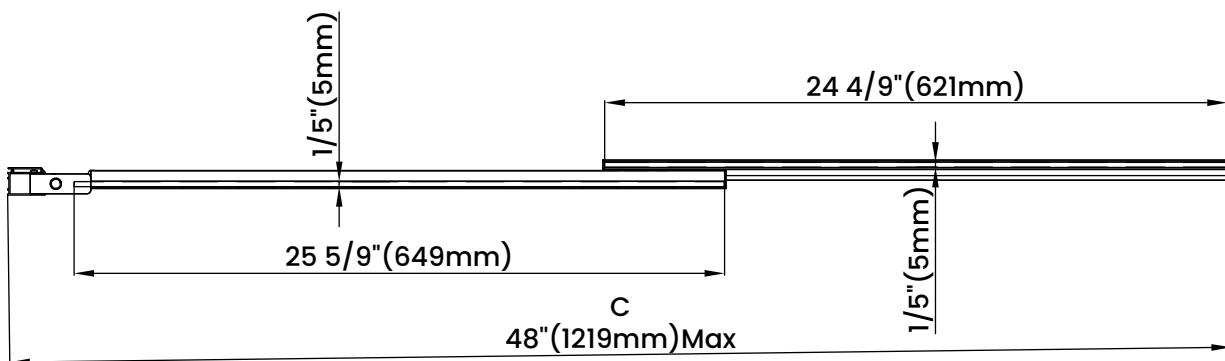

Measurements	
<b>A</b>	Handle Length
<b>B</b>	Distance Between Handle To The Bottom
<b>C</b>	Min/Max Shower Door Width
<b>D</b>	Shower Door Height

Measurements provided are in mm and inches.

Measurements	
<b>A</b>	Handle Length
<b>B</b>	Distance Between Handle To The Bottom
<b>C</b>	Min/Max Shower Door Width
<b>D</b>	Shower Door Height

Measurements provided are in mm and inches.

Measurements	
<b>A</b>	Handle Length
<b>B</b>	Distance Between Handle To The Bottom
<b>C</b>	Min/Max Shower Door Width
<b>D</b>	Shower Door Height

Measurements provided are in mm and inches.