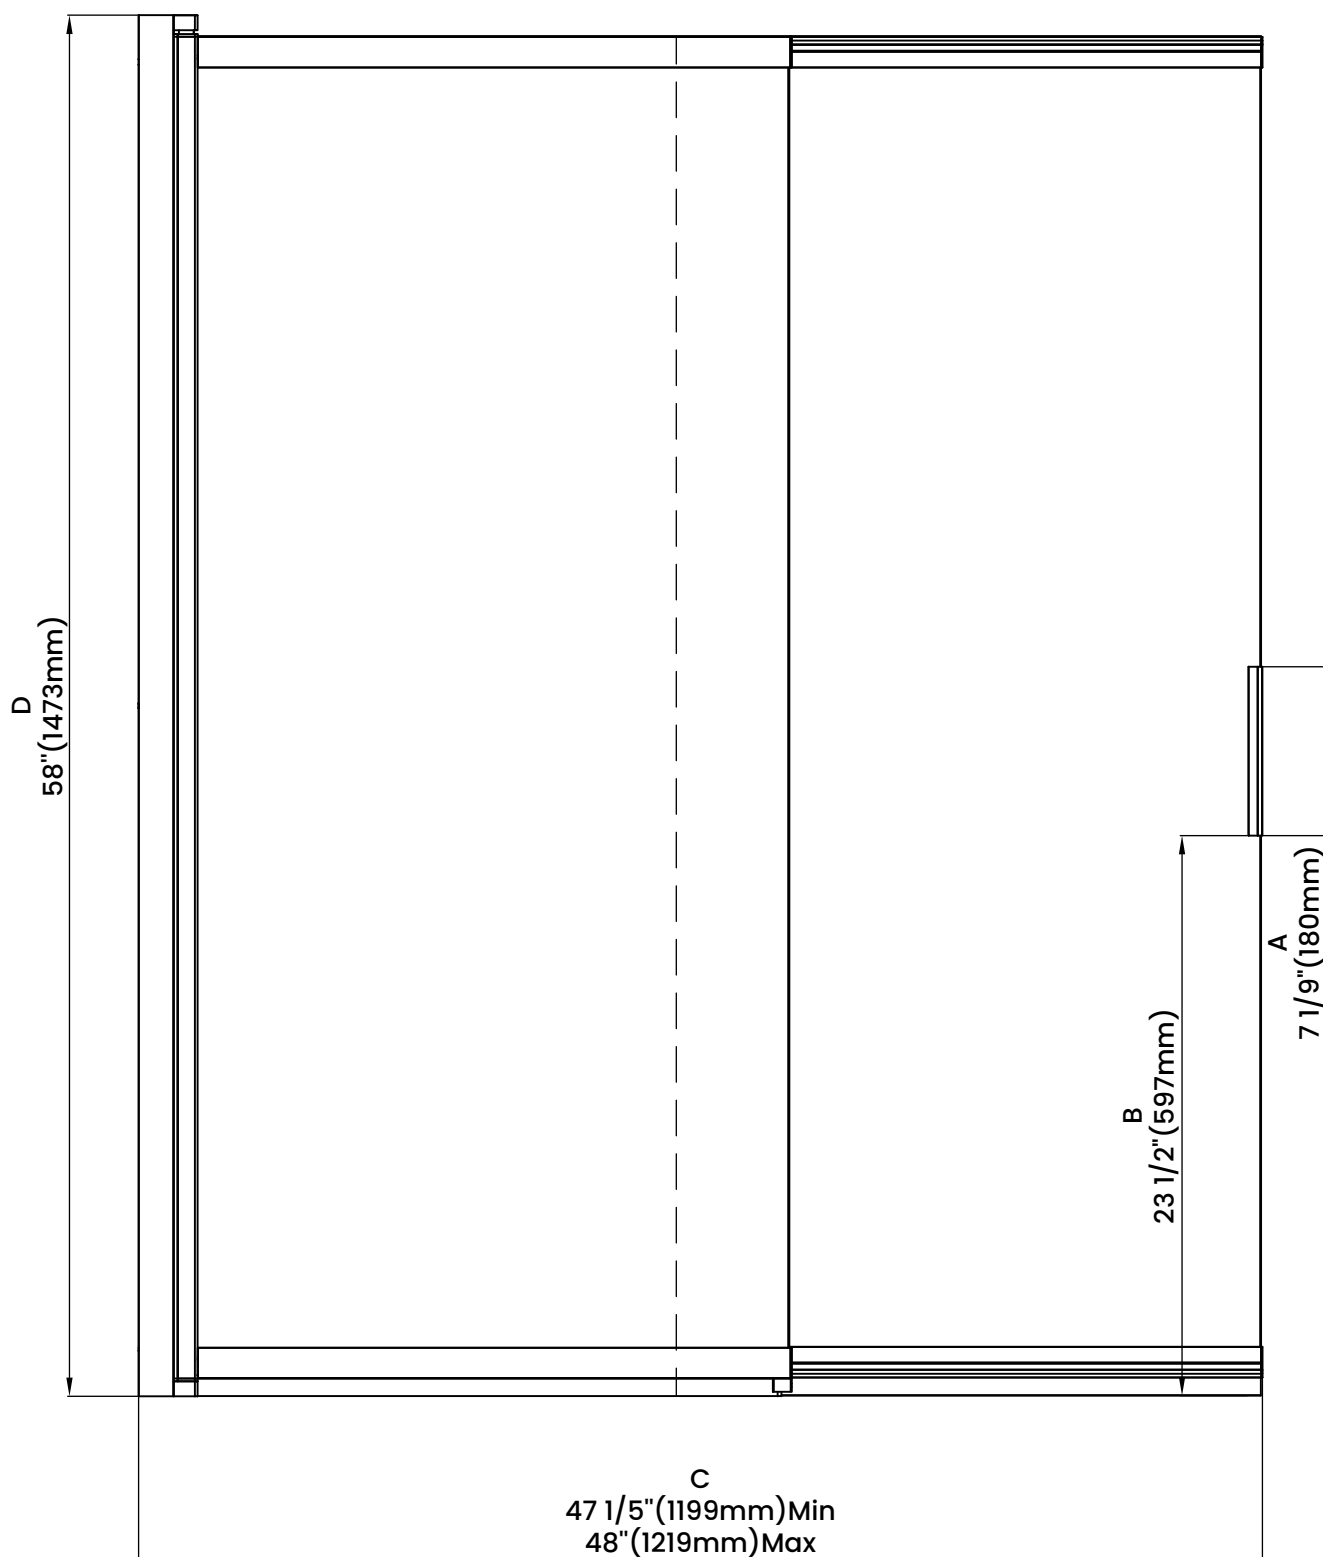

Measurements	
<b>A</b>	Handle Length
<b>B</b>	Distance Between Handle To The Bottom
<b>C</b>	Min/Max Shower Door Width
<b>D</b>	Shower Door Height

Measurements provided are in mm and inches.

Measurements	
<b>A</b>	Handle Length
<b>B</b>	Distance Between Handle To The Bottom
<b>C</b>	Min/Max Shower Door Width
<b>D</b>	Shower Door Height

Measurements provided are in mm and inches.

Measurements	
<b>A</b>	Handle Length
<b>B</b>	Distance Between Handle To The Bottom
<b>C</b>	Min/Max Shower Door Width
<b>D</b>	Shower Door Height

Measurements provided are in mm and inches.