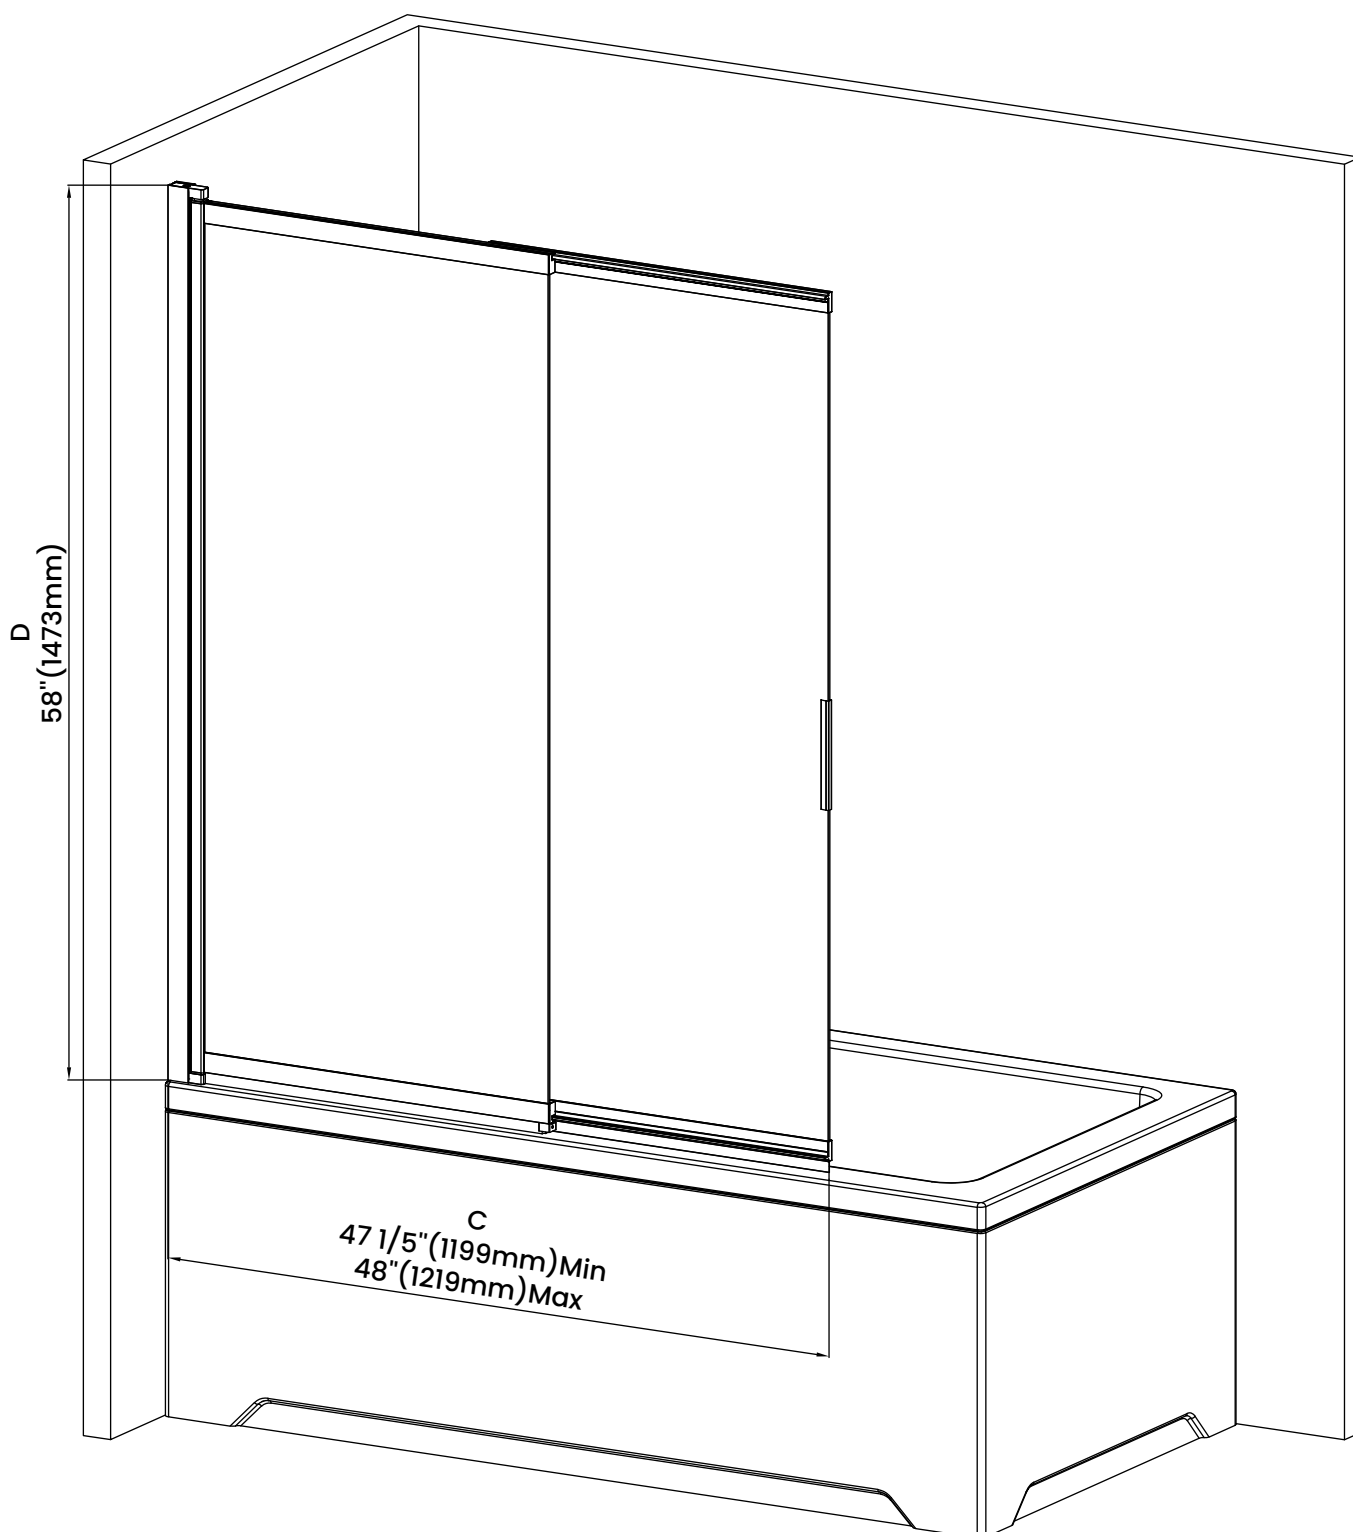

Measurements	
<b>A</b>	Handle Length
<b>B</b>	Distance Between Handle To The Bottom
<b>C</b>	Min/Max Shower Door Width
<b>D</b>	Shower Door Height

Measurements provided are in mm and inches.

Measurements	
<b>A</b>	Handle Length
<b>B</b>	Distance Between Handle To The Bottom
<b>C</b>	Min/Max Shower Door Width
<b>D</b>	Shower Door Height

Measurements provided are in mm and inches.

Measurements	
<b>A</b>	Handle Length
<b>B</b>	Distance Between Handle To The Bottom
<b>C</b>	Min/Max Shower Door Width
<b>D</b>	Shower Door Height

Measurements provided are in mm and inches.