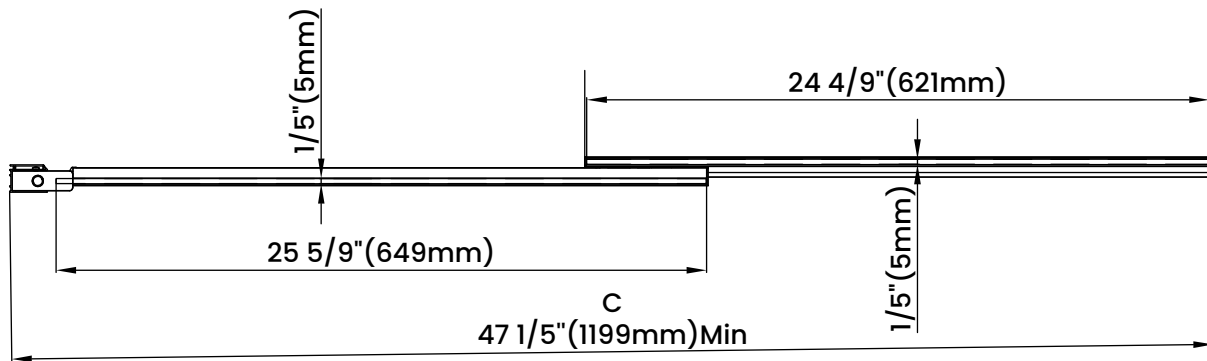

Measurements	
<b>A</b>	Handle Length
<b>B</b>	Distance Between Handle To The Bottom
<b>C</b>	Min/Max Shower Door Width
<b>D</b>	Shower Door Height

Measurements provided are in mm and inches.

Measurements	
<b>A</b>	Handle Length
<b>B</b>	Distance Between Handle To The Bottom
<b>C</b>	Min/Max Shower Door Width
<b>D</b>	Shower Door Height

Measurements provided are in mm and inches.

Measurements	
<b>A</b>	Handle Length
<b>B</b>	Distance Between Handle To The Bottom
<b>C</b>	Min/Max Shower Door Width
<b>D</b>	Shower Door Height

Measurements provided are in mm and inches.