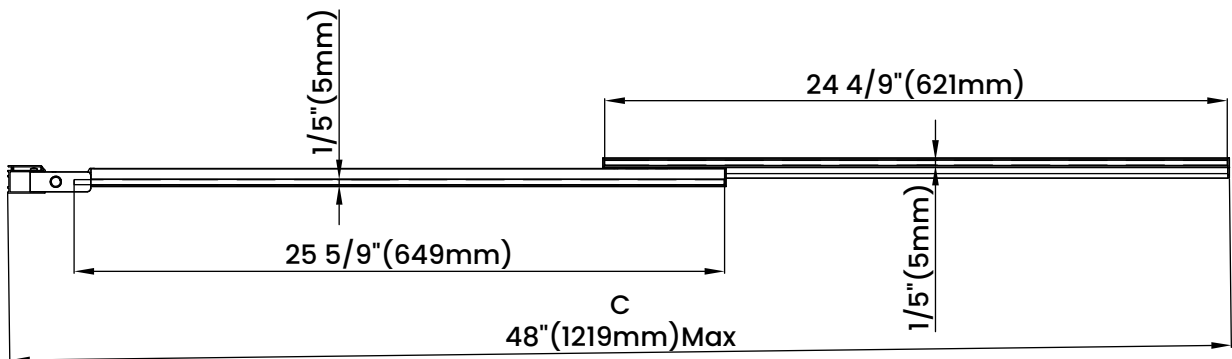

Measurements	
<b>A</b>	Handle Length
<b>B</b>	Distance Between Handle To The Bottom
<b>C</b>	Min/Max Shower Door Width
<b>D</b>	Shower Door Height

Measurements provided are in mm and inches.

Measurements	
<b>A</b>	Handle Length
<b>B</b>	Distance Between Handle To The Bottom
<b>C</b>	Min/Max Shower Door Width
<b>D</b>	Shower Door Height

Measurements provided are in mm and inches.

Measurements	
<b>A</b>	Handle Length
<b>B</b>	Distance Between Handle To The Bottom
<b>C</b>	Min/Max Shower Door Width
<b>D</b>	Shower Door Height

Measurements provided are in mm and inches.