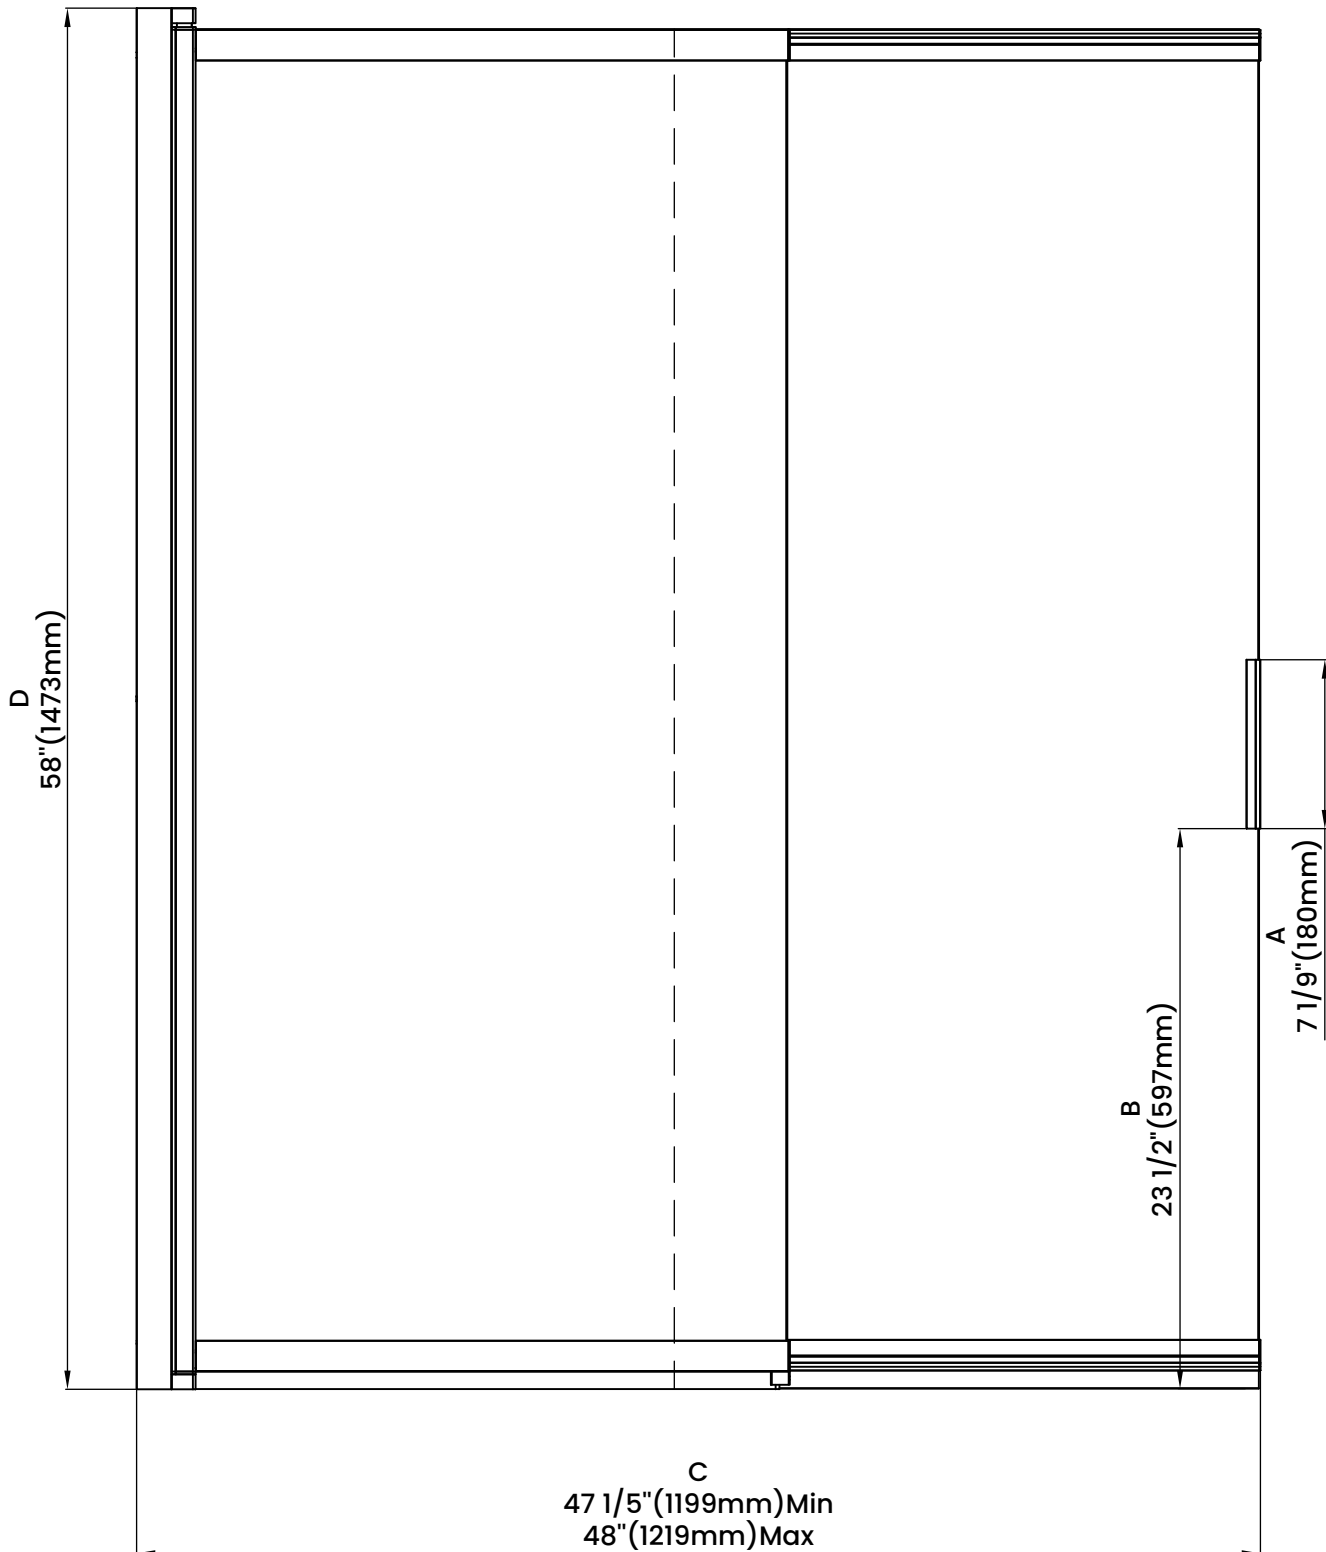

Measurements	
<b>A</b>	Handle Length
<b>B</b>	Distance Between Handle To The Bottom
<b>C</b>	Min/Max Shower Door Width
<b>D</b>	Shower Door Height

Measurements provided are in mm and inches.

Measurements	
<b>A</b>	Handle Length
<b>B</b>	Distance Between Handle To The Bottom
<b>C</b>	Min/Max Shower Door Width
<b>D</b>	Shower Door Height

Measurements provided are in mm and inches.

Measurements	
<b>A</b>	Handle Length
<b>B</b>	Distance Between Handle To The Bottom
<b>C</b>	Min/Max Shower Door Width
<b>D</b>	Shower Door Height

Measurements provided are in mm and inches.