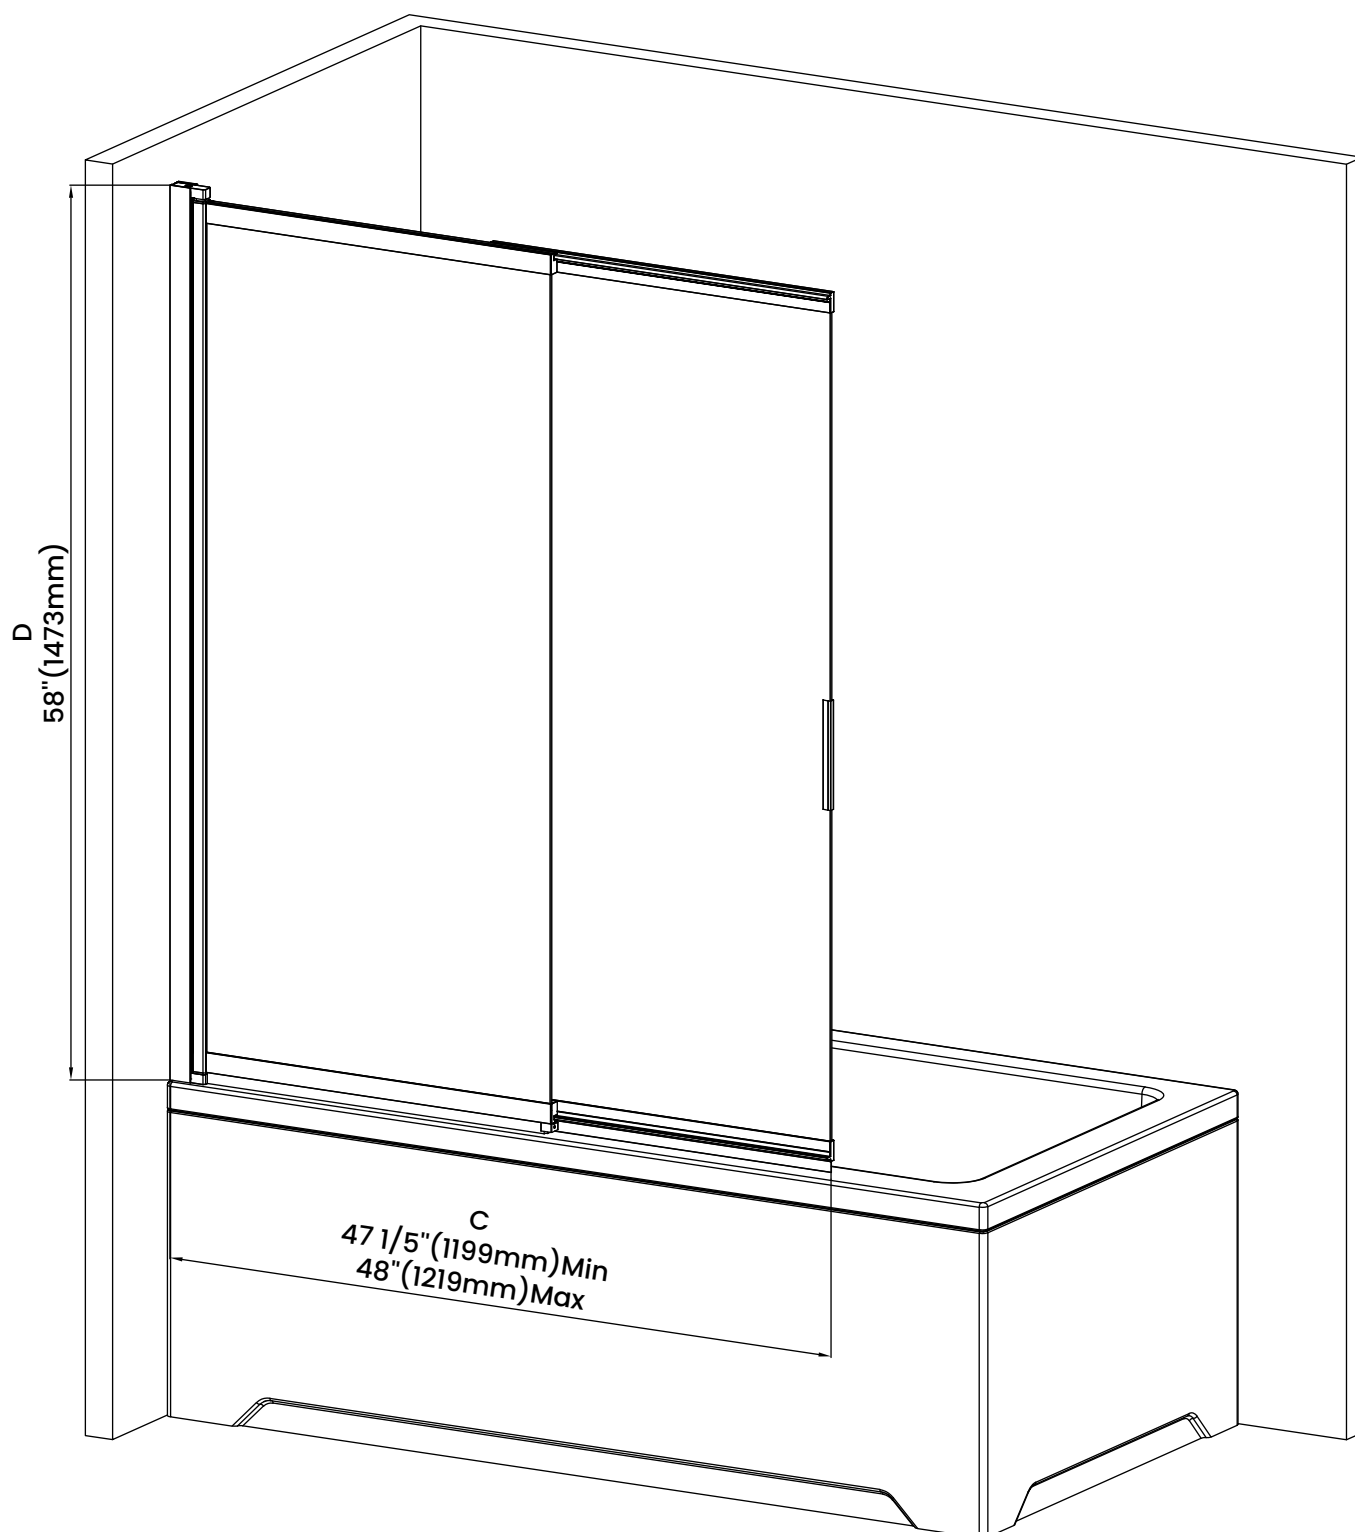

Measurements	
<b>A</b>	Handle Length
<b>B</b>	Distance Between Handle To The Bottom
<b>C</b>	Min/Max Shower Door Width
<b>D</b>	Shower Door Height

Measurements provided are in mm and inches.

Measurements	
<b>A</b>	Handle Length
<b>B</b>	Distance Between Handle To The Bottom
<b>C</b>	Min/Max Shower Door Width
<b>D</b>	Shower Door Height

Measurements provided are in mm and inches.

Measurements	
<b>A</b>	Handle Length
<b>B</b>	Distance Between Handle To The Bottom
<b>C</b>	Min/Max Shower Door Width
<b>D</b>	Shower Door Height

Measurements provided are in mm and inches.