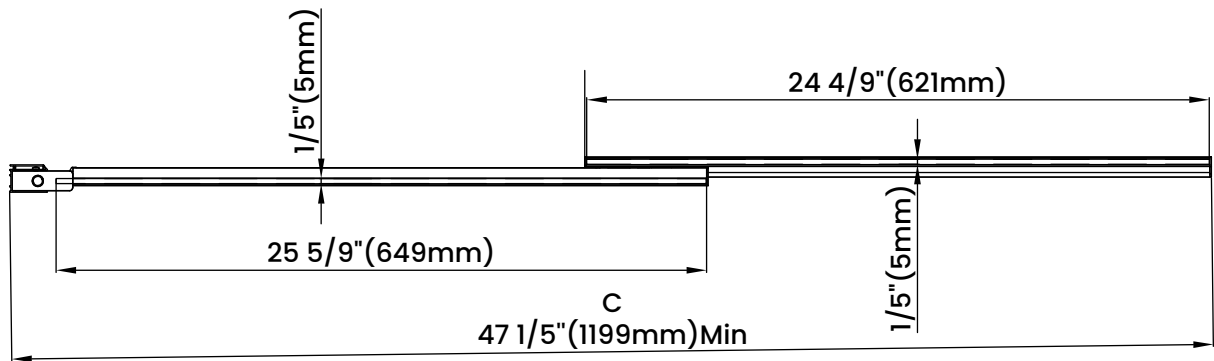

Measurements	
<b>A</b>	Handle Length
<b>B</b>	Distance Between Handle To The Bottom
<b>C</b>	Min/Max Shower Door Width
<b>D</b>	Shower Door Height

Measurements provided are in mm and inches.

Measurements	
<b>A</b>	Handle Length
<b>B</b>	Distance Between Handle To The Bottom
<b>C</b>	Min/Max Shower Door Width
<b>D</b>	Shower Door Height

Measurements provided are in mm and inches.

Measurements	
<b>A</b>	Handle Length
<b>B</b>	Distance Between Handle To The Bottom
<b>C</b>	Min/Max Shower Door Width
<b>D</b>	Shower Door Height

Measurements provided are in mm and inches.