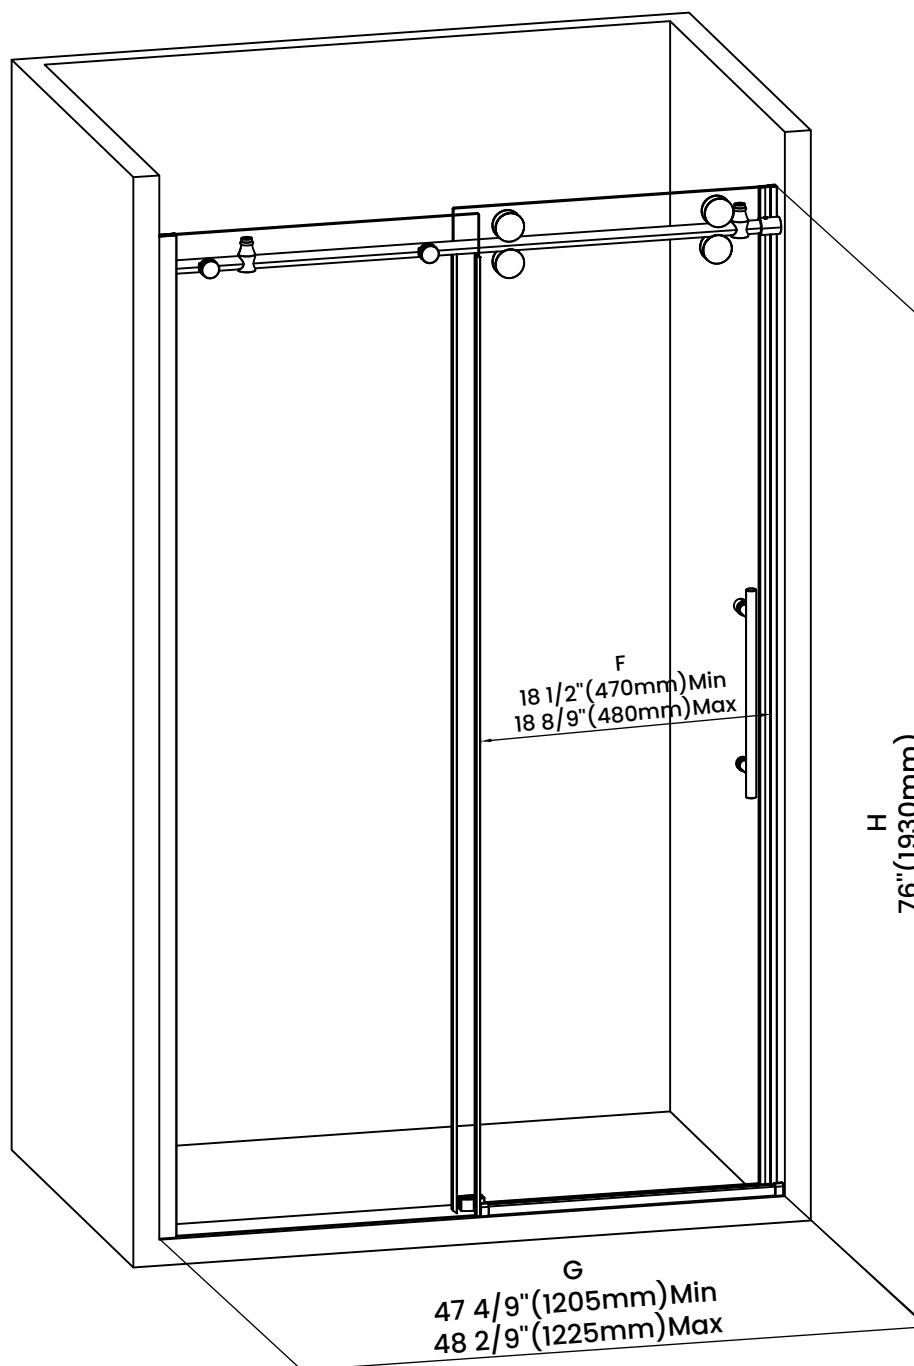

Measurements	
<b>A</b>	Distance Between Handle Holes
<b>B</b>	Handle Length
<b>C</b>	Distance Between Handle Holes To The Side
<b>D</b>	Distance Between Handle Holes To The Bottom
<b>F</b>	Min/Max Walk-In Width
<b>G</b>	Min/Max Shower Door Width
<b>H</b>	Shower Door Height
<b>J</b>	Walk Through Opening Height

Measurements provided are in mm and inches.

Measurements	
<b>A</b>	Distance Between Handle Holes
<b>B</b>	Handle Length
<b>C</b>	Distance Between Handle Holes To The Side
<b>D</b>	Distance Between Handle Holes To The Bottom
<b>F</b>	Min/Max Walk-In Width
<b>G</b>	Min/Max Shower Door Width
<b>H</b>	Shower Door Height
<b>J</b>	Walk Through Opening Height

Measurements provided are in mm and inches.