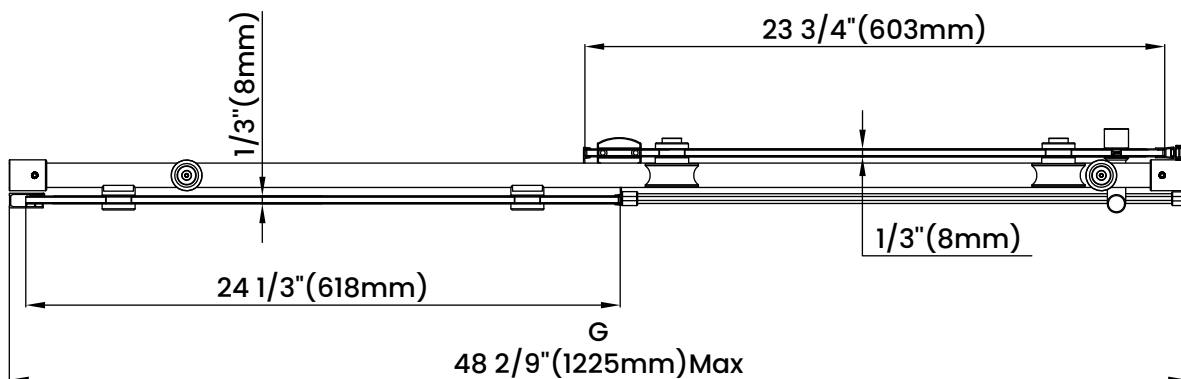

Measurements	
<b>A</b>	Distance Between Handle Holes
<b>B</b>	Handle Length
<b>C</b>	Distance Between Handle Holes To The Side
<b>D</b>	Distance Between Handle Holes To The Bottom
<b>F</b>	Min/Max Walk-In Width
<b>G</b>	Min/Max Shower Door Width
<b>H</b>	Shower Door Height
<b>J</b>	Walk Through Opening Height

Measurements provided are in mm and inches.

Measurements	
<b>A</b>	Distance Between Handle Holes
<b>B</b>	Handle Length
<b>C</b>	Distance Between Handle Holes To The Side
<b>D</b>	Distance Between Handle Holes To The Bottom
<b>F</b>	Min/Max Walk-In Width
<b>G</b>	Min/Max Shower Door Width
<b>H</b>	Shower Door Height
<b>J</b>	Walk Through Opening Height

Measurements provided are in mm and inches.