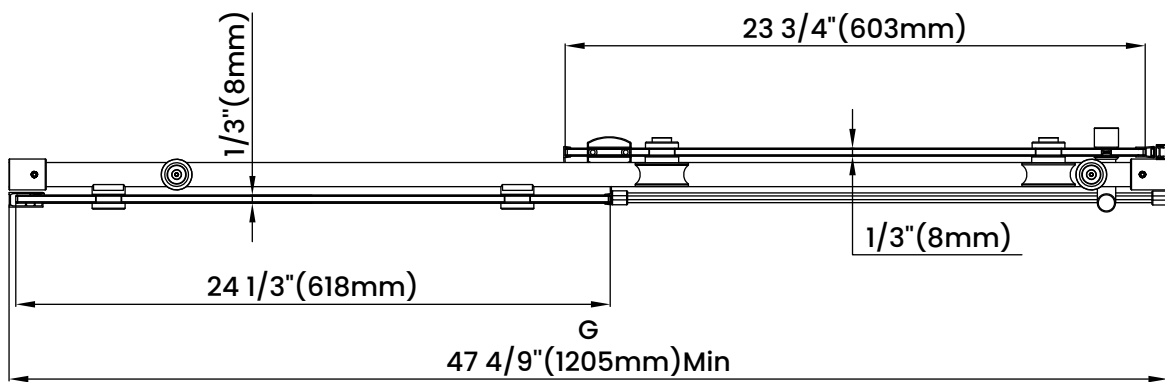

Measurements	
<b>A</b>	Distance Between Handle Holes
<b>B</b>	Handle Length
<b>C</b>	Distance Between Handle Holes To The Side
<b>D</b>	Distance Between Handle Holes To The Bottom
<b>F</b>	Min/Max Walk-In Width
<b>G</b>	Min/Max Shower Door Width
<b>H</b>	Shower Door Height
<b>J</b>	Walk Through Opening Height

Measurements provided are in mm and inches.

Measurements	
<b>A</b>	Distance Between Handle Holes
<b>B</b>	Handle Length
<b>C</b>	Distance Between Handle Holes To The Side
<b>D</b>	Distance Between Handle Holes To The Bottom
<b>F</b>	Min/Max Walk-In Width
<b>G</b>	Min/Max Shower Door Width
<b>H</b>	Shower Door Height
<b>J</b>	Walk Through Opening Height

Measurements provided are in mm and inches.