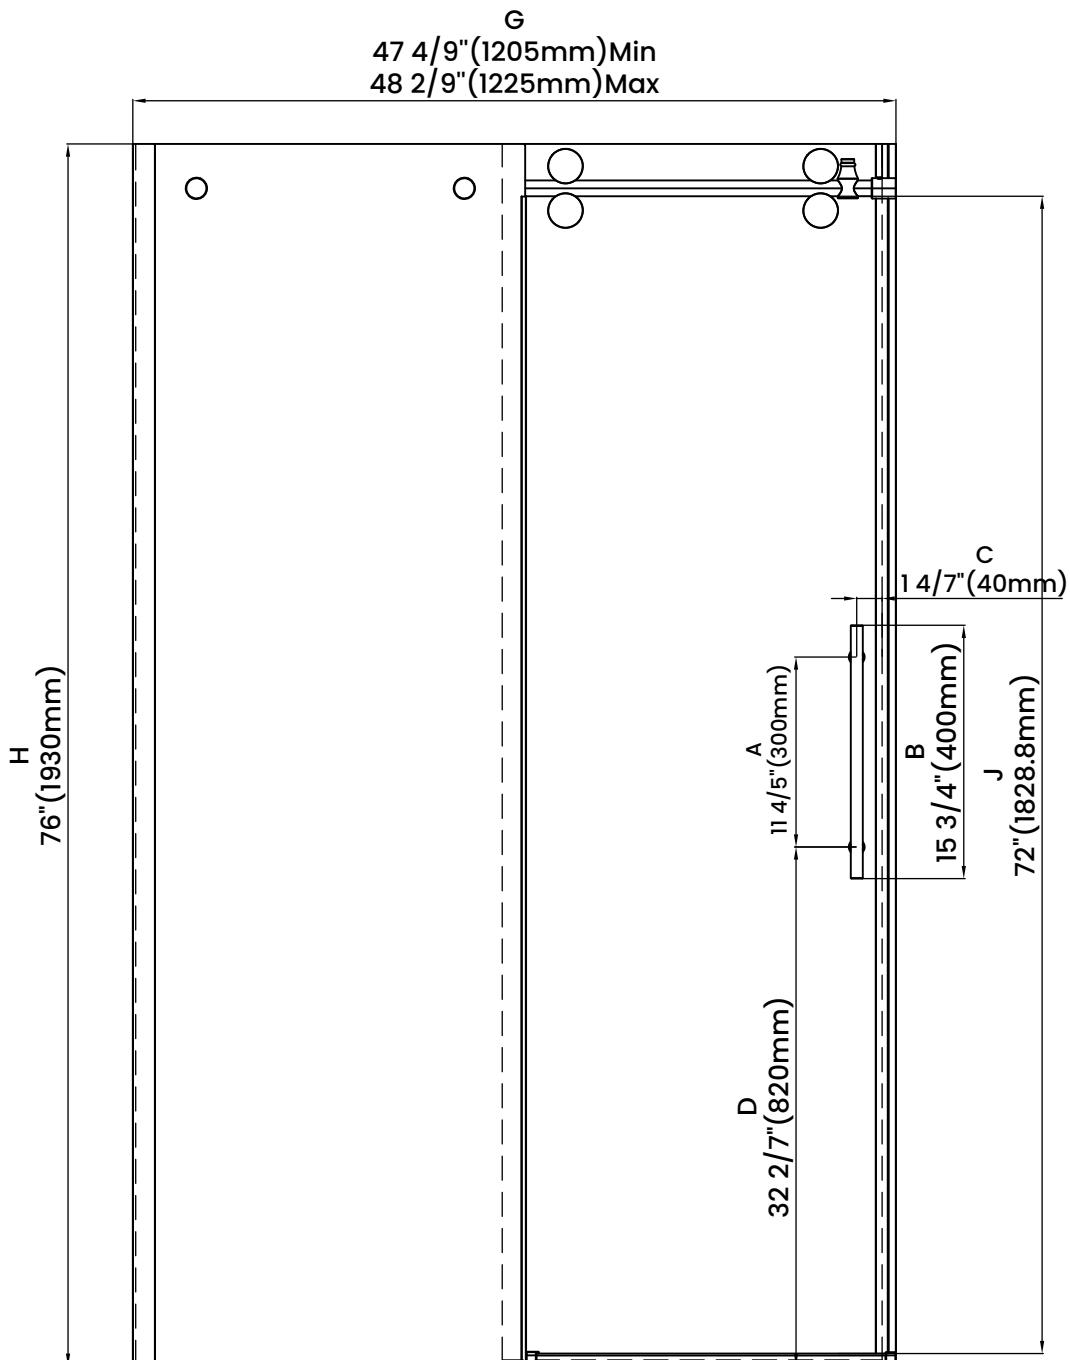

Measurements	
<b>A</b>	Distance Between Handle Holes
<b>B</b>	Handle Length
<b>C</b>	Distance Between Handle Holes To The Side
<b>D</b>	Distance Between Handle Holes To The Bottom
<b>F</b>	Min/Max Walk-In Width
<b>G</b>	Min/Max Shower Door Width
<b>H</b>	Shower Door Height
<b>J</b>	Walk Through Opening Height

Measurements provided are in mm and inches.

Measurements	
<b>A</b>	Distance Between Handle Holes
<b>B</b>	Handle Length
<b>C</b>	Distance Between Handle Holes To The Side
<b>D</b>	Distance Between Handle Holes To The Bottom
<b>F</b>	Min/Max Walk-In Width
<b>G</b>	Min/Max Shower Door Width
<b>H</b>	Shower Door Height
<b>J</b>	Walk Through Opening Height

Measurements provided are in mm and inches.