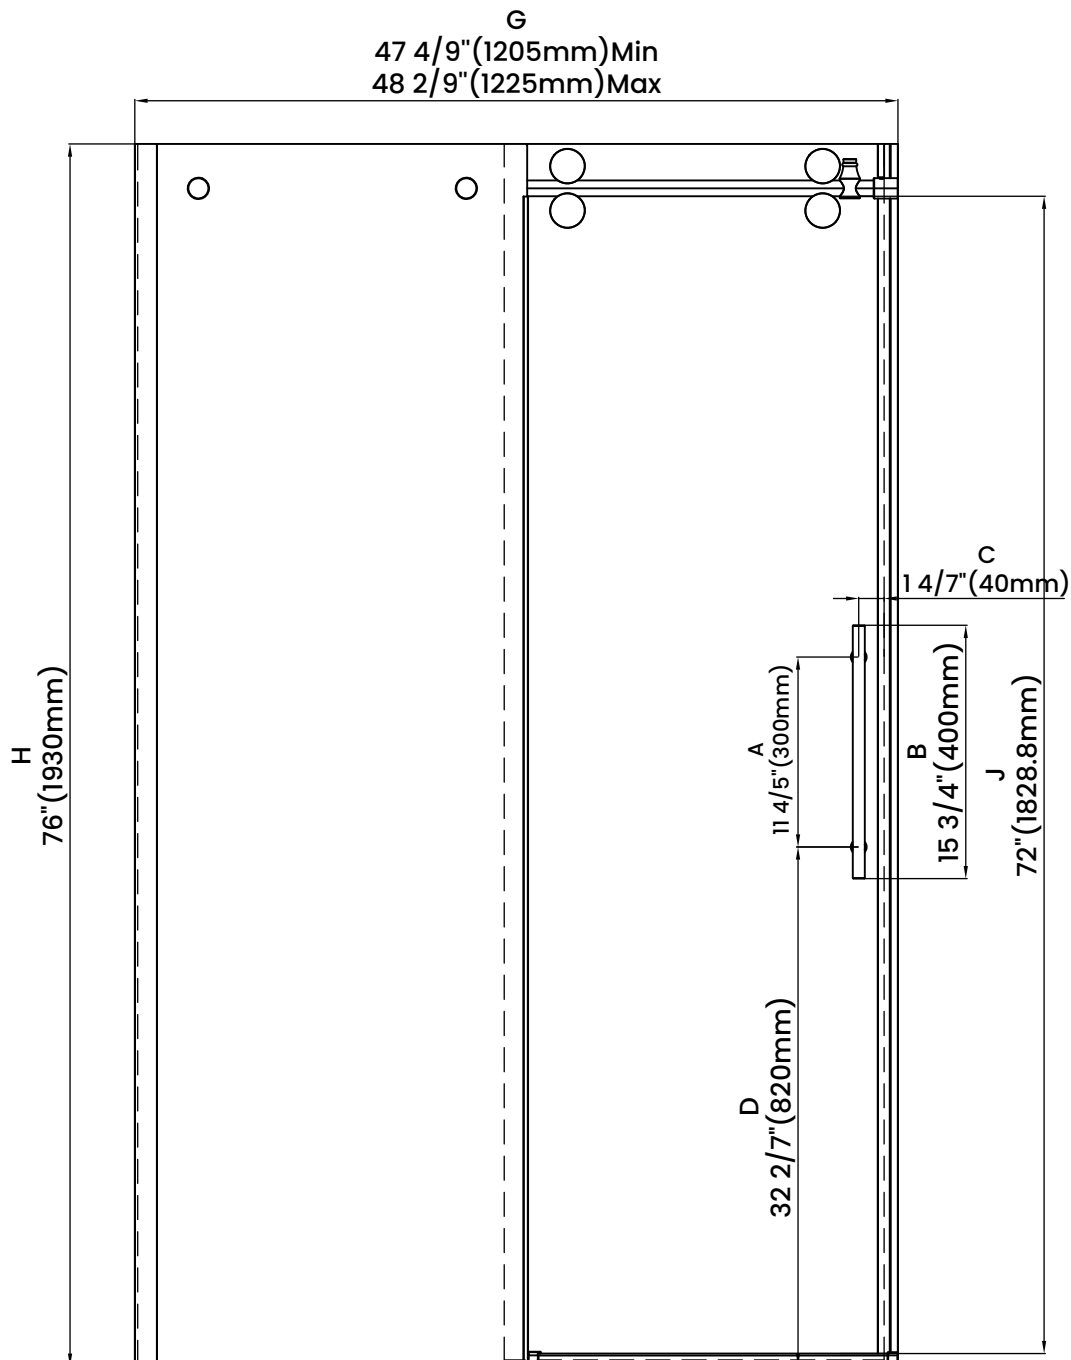

Measurements	
A	Distance Between Handle Holes
B	Handle Length
C	Distance Between Handle Holes To The Side
D	Distance Between Handle Holes To The Bottom
F	Min/Max Walk-In Width
G	Min/Max Shower Door Width
H	Shower Door Height
J	Walk Through Opening Height

Measurements provided are in mm and inches.

Measurements	
A	Distance Between Handle Holes
B	Handle Length
C	Distance Between Handle Holes To The Side
D	Distance Between Handle Holes To The Bottom
F	Min/Max Walk-In Width
G	Min/Max Shower Door Width
H	Shower Door Height
J	Walk Through Opening Height

Measurements provided are in mm and inches.