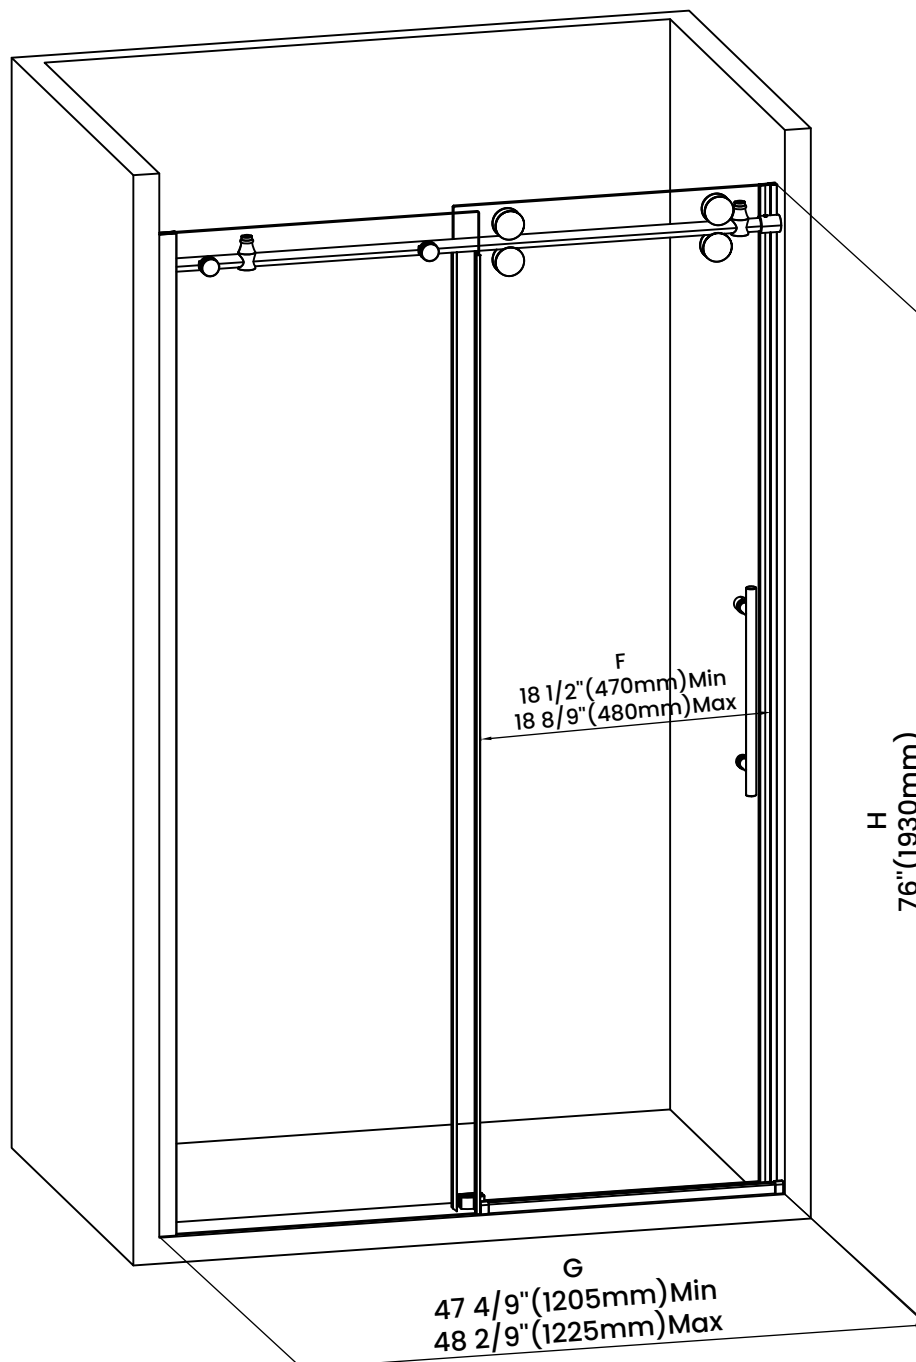

Measurements	
A	Distance Between Handle Holes
B	Handle Length
C	Distance Between Handle Holes To The Side
D	Distance Between Handle Holes To The Bottom
F	Min/Max Walk-In Width
G	Min/Max Shower Door Width
H	Shower Door Height
J	Walk Through Opening Height

Measurements provided are in mm and inches.

Measurements	
A	Distance Between Handle Holes
B	Handle Length
C	Distance Between Handle Holes To The Side
D	Distance Between Handle Holes To The Bottom
F	Min/Max Walk-In Width
G	Min/Max Shower Door Width
H	Shower Door Height
J	Walk Through Opening Height

Measurements provided are in mm and inches.