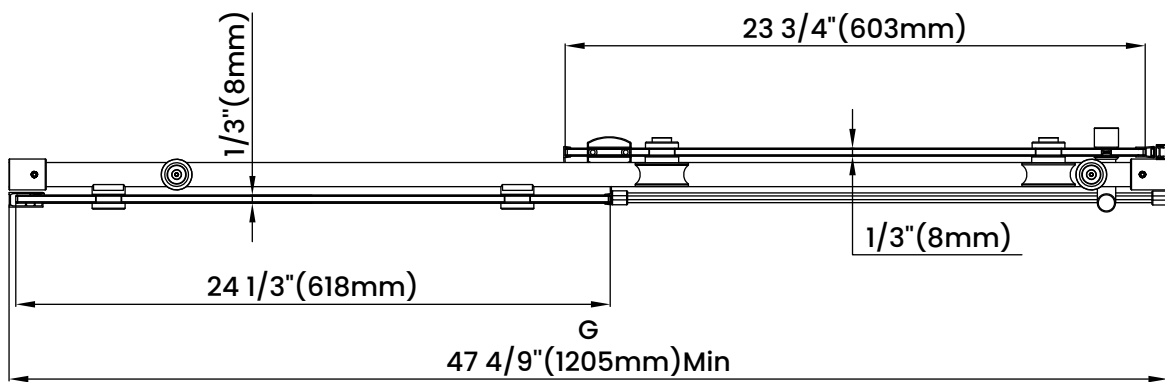

Measurements	
A	Distance Between Handle Holes
B	Handle Length
C	Distance Between Handle Holes To The Side
D	Distance Between Handle Holes To The Bottom
F	Min/Max Walk-In Width
G	Min/Max Shower Door Width
H	Shower Door Height
J	Walk Through Opening Height

Measurements provided are in mm and inches.

Measurements	
A	Distance Between Handle Holes
B	Handle Length
C	Distance Between Handle Holes To The Side
D	Distance Between Handle Holes To The Bottom
F	Min/Max Walk-In Width
G	Min/Max Shower Door Width
H	Shower Door Height
J	Walk Through Opening Height

Measurements provided are in mm and inches.