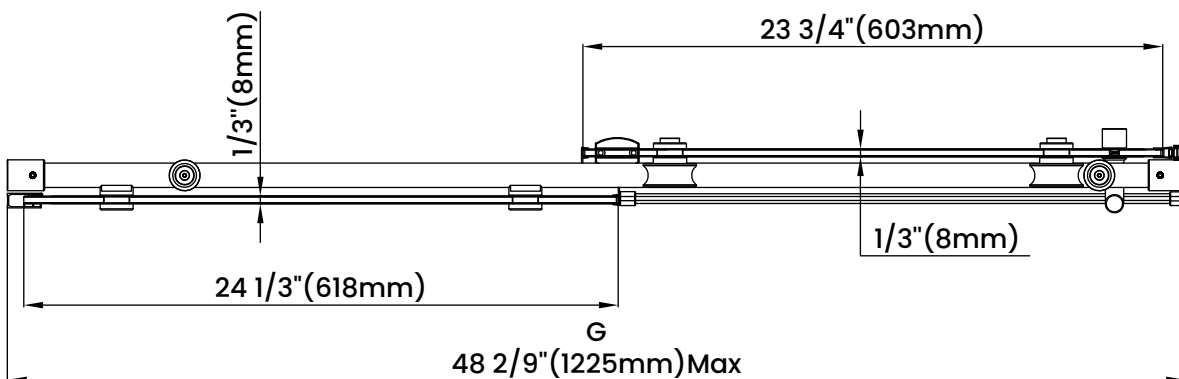

Measurements	
A	Distance Between Handle Holes
B	Handle Length
C	Distance Between Handle Holes To The Side
D	Distance Between Handle Holes To The Bottom
F	Min/Max Walk-In Width
G	Min/Max Shower Door Width
H	Shower Door Height
J	Walk Through Opening Height

Measurements provided are in mm and inches.

Measurements	
A	Distance Between Handle Holes
B	Handle Length
C	Distance Between Handle Holes To The Side
D	Distance Between Handle Holes To The Bottom
F	Min/Max Walk-In Width
G	Min/Max Shower Door Width
H	Shower Door Height
J	Walk Through Opening Height

Measurements provided are in mm and inches.