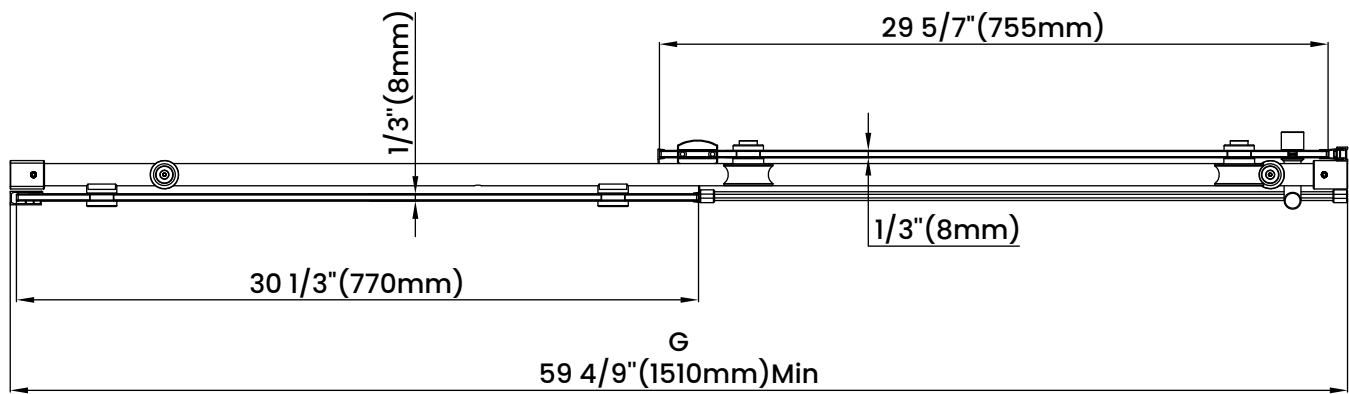

Measurements	
<b>A</b>	Distance Between Handle Holes
<b>B</b>	Handle Length
<b>C</b>	Distance Between Handle Holes To The Side
<b>D</b>	Distance Between Handle Holes To The Bottom
<b>F</b>	Min/Max Walk-In Width
<b>G</b>	Min/Max Shower Door Width
<b>H</b>	Shower Door Height
<b>J</b>	Walk Through Opening Height

Measurements provided are in mm and inches.

Measurements	
<b>A</b>	Distance Between Handle Holes
<b>B</b>	Handle Length
<b>C</b>	Distance Between Handle Holes To The Side
<b>D</b>	Distance Between Handle Holes To The Bottom
<b>F</b>	Min/Max Walk-In Width
<b>G</b>	Min/Max Shower Door Width
<b>H</b>	Shower Door Height
<b>J</b>	Walk Through Opening Height

Measurements provided are in mm and inches.