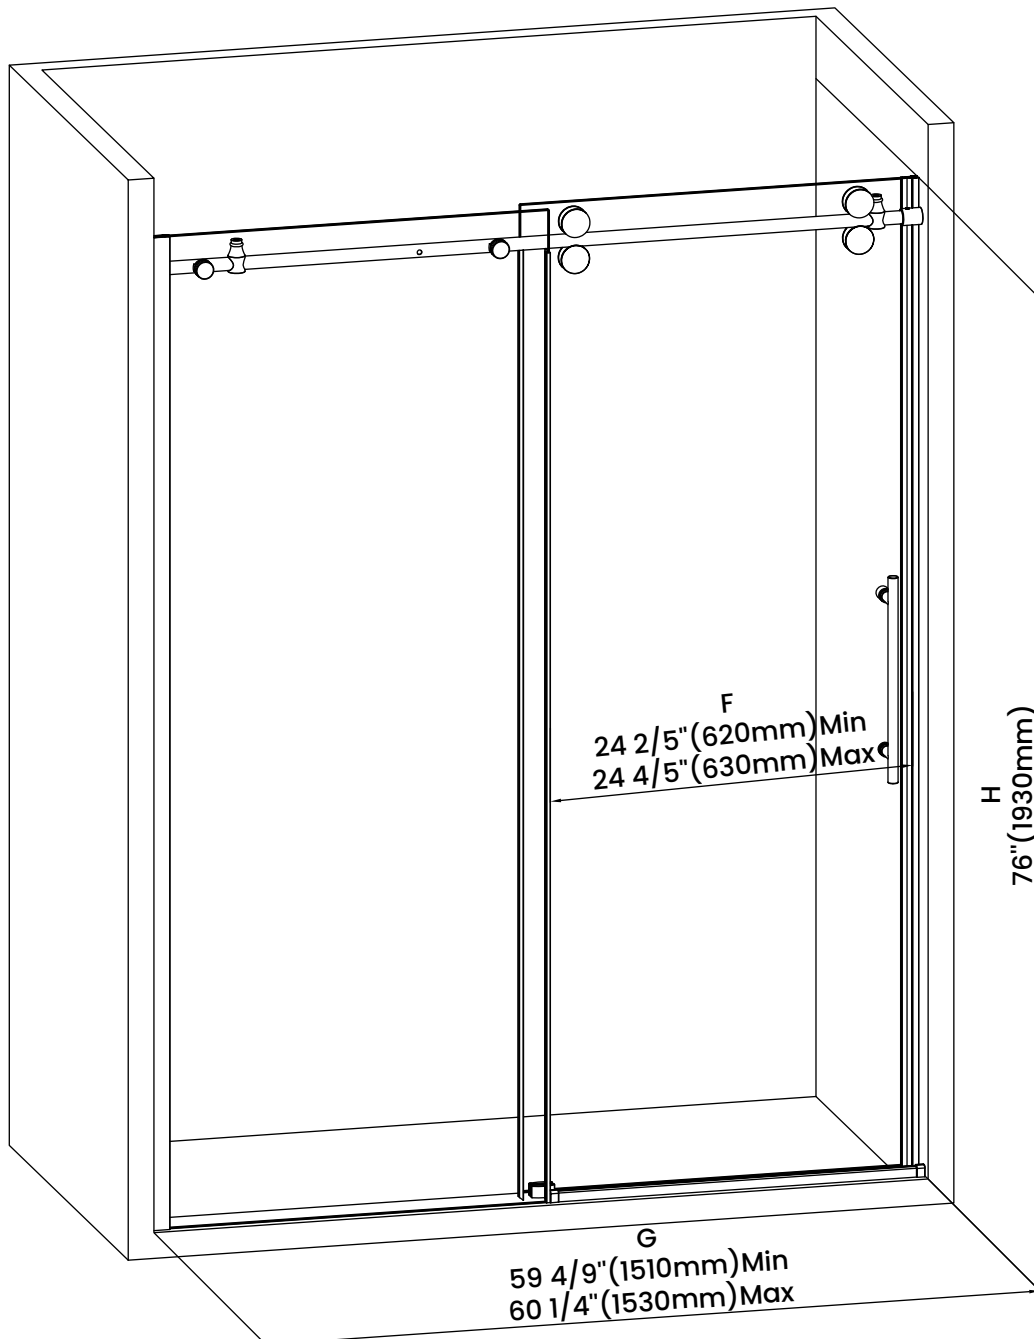

Measurements	
<b>A</b>	Distance Between Handle Holes
<b>B</b>	Handle Length
<b>C</b>	Distance Between Handle Holes To The Side
<b>D</b>	Distance Between Handle Holes To The Bottom
<b>F</b>	Min/Max Walk-In Width
<b>G</b>	Min/Max Shower Door Width
<b>H</b>	Shower Door Height
<b>J</b>	Walk Through Opening Height

Measurements provided are in mm and inches.

Measurements	
<b>A</b>	Distance Between Handle Holes
<b>B</b>	Handle Length
<b>C</b>	Distance Between Handle Holes To The Side
<b>D</b>	Distance Between Handle Holes To The Bottom
<b>F</b>	Min/Max Walk-In Width
<b>G</b>	Min/Max Shower Door Width
<b>H</b>	Shower Door Height
<b>J</b>	Walk Through Opening Height

Measurements provided are in mm and inches.