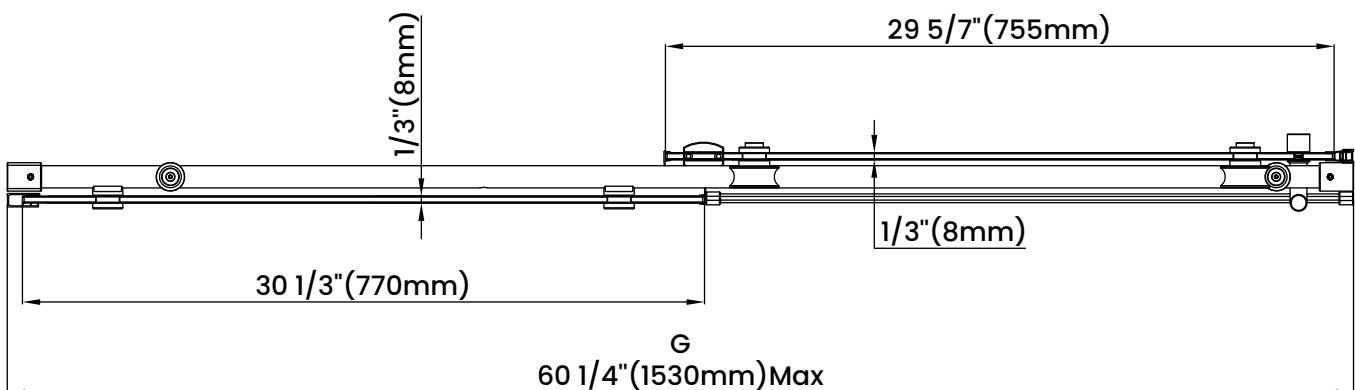

Measurements	
<b>A</b>	Distance Between Handle Holes
<b>B</b>	Handle Length
<b>C</b>	Distance Between Handle Holes To The Side
<b>D</b>	Distance Between Handle Holes To The Bottom
<b>F</b>	Min/Max Walk-In Width
<b>G</b>	Min/Max Shower Door Width
<b>H</b>	Shower Door Height
<b>J</b>	Walk Through Opening Height

Measurements provided are in mm and inches.

Measurements	
<b>A</b>	Distance Between Handle Holes
<b>B</b>	Handle Length
<b>C</b>	Distance Between Handle Holes To The Side
<b>D</b>	Distance Between Handle Holes To The Bottom
<b>F</b>	Min/Max Walk-In Width
<b>G</b>	Min/Max Shower Door Width
<b>H</b>	Shower Door Height
<b>J</b>	Walk Through Opening Height

Measurements provided are in mm and inches.