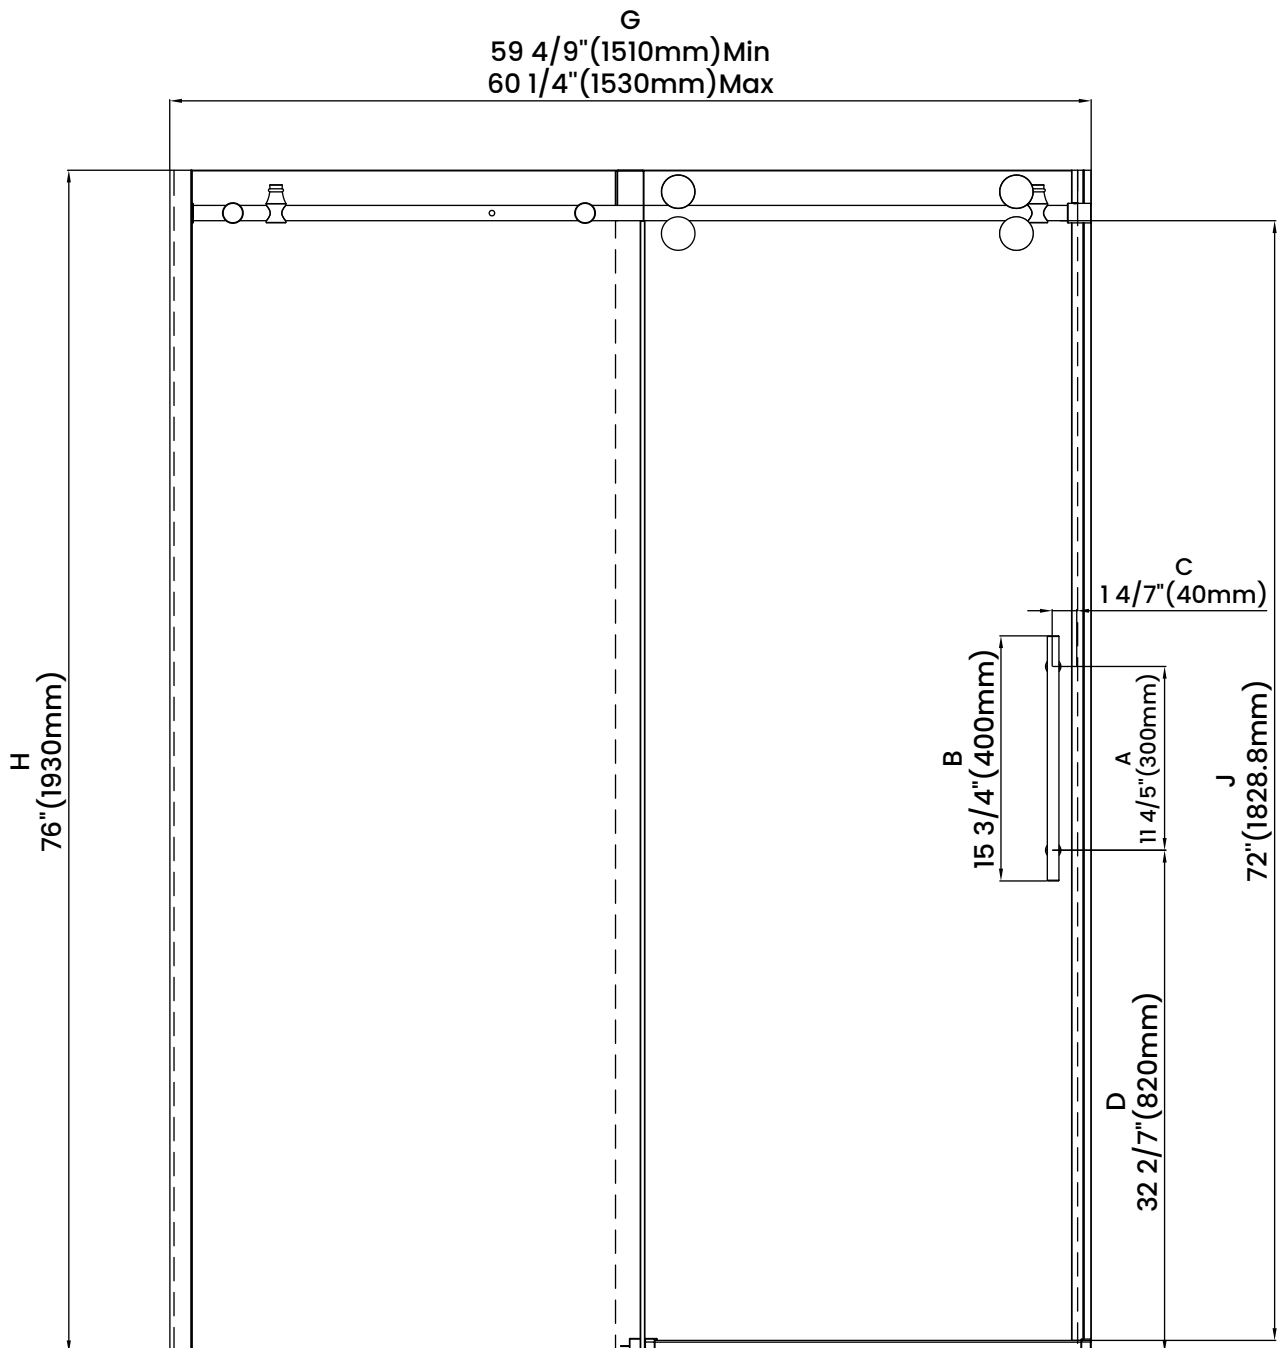

Measurements	
<b>A</b>	Distance Between Handle Holes
<b>B</b>	Handle Length
<b>C</b>	Distance Between Handle Holes To The Side
<b>D</b>	Distance Between Handle Holes To The Bottom
<b>F</b>	Min/Max Walk-In Width
<b>G</b>	Min/Max Shower Door Width
<b>H</b>	Shower Door Height
<b>J</b>	Walk Through Opening Height

Measurements provided are in mm and inches.

Measurements	
<b>A</b>	Distance Between Handle Holes
<b>B</b>	Handle Length
<b>C</b>	Distance Between Handle Holes To The Side
<b>D</b>	Distance Between Handle Holes To The Bottom
<b>F</b>	Min/Max Walk-In Width
<b>G</b>	Min/Max Shower Door Width
<b>H</b>	Shower Door Height
<b>J</b>	Walk Through Opening Height

Measurements provided are in mm and inches.