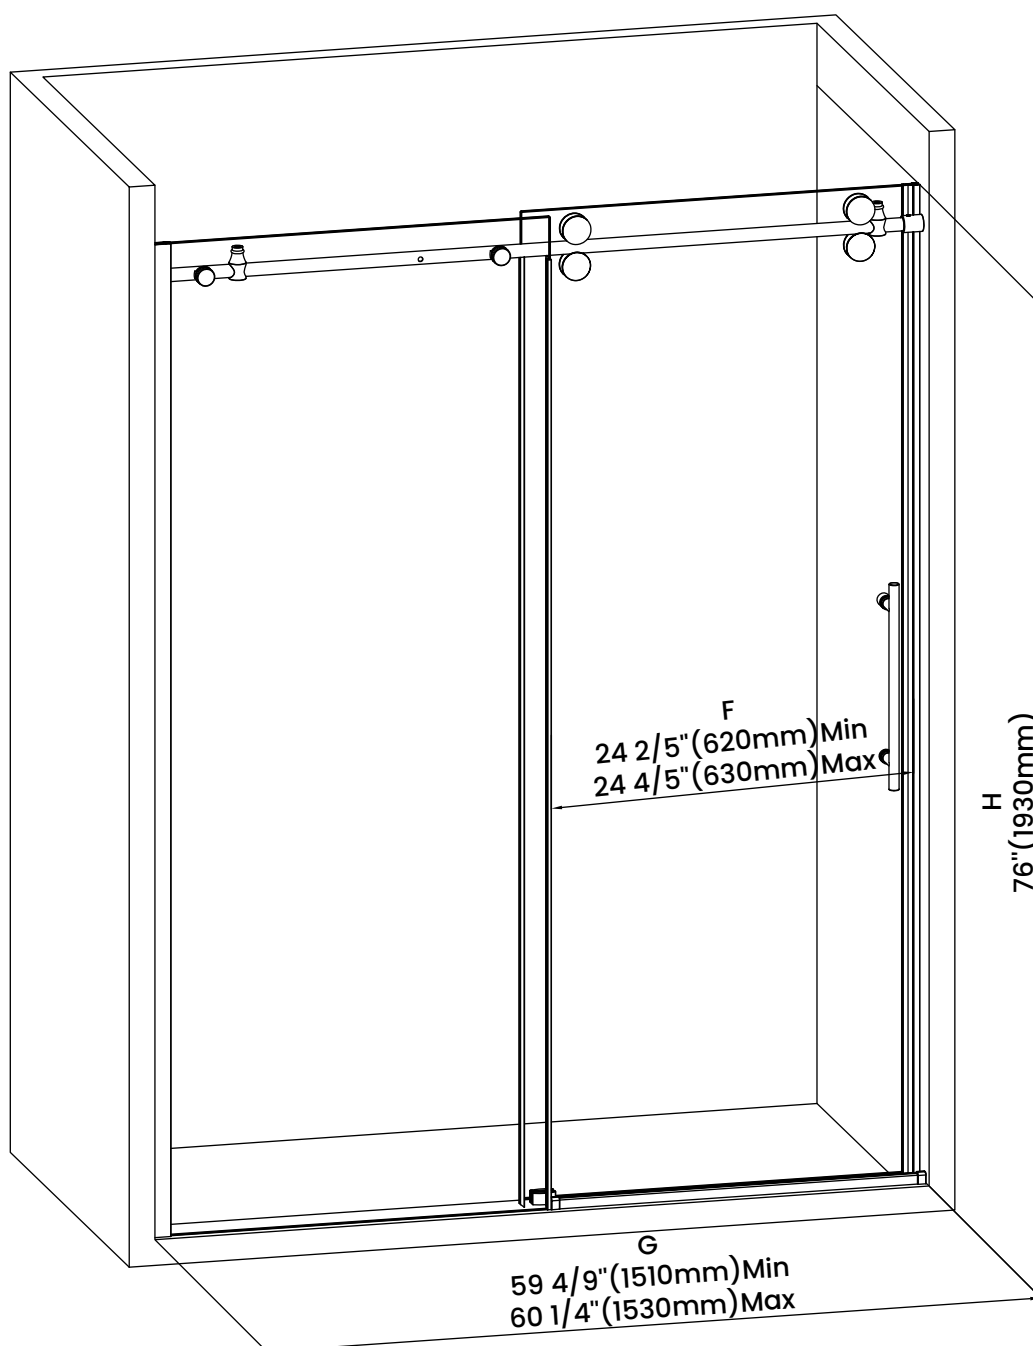

| Measurements | |
|--------------|---------------------------------------------|
| A | Distance Between Handle Holes |
| B | Handle Length |
| C | Distance Between Handle Holes To The Side |
| D | Distance Between Handle Holes To The Bottom |
| F | Min/Max Walk-In Width |
| G | Min/Max Shower Door Width |
| H | Shower Door Height |
| J | Walk Through Opening Height |

Measurements provided are in mm and inches.

| Measurements | |
|--------------|---------------------------------------------|
| A | Distance Between Handle Holes |
| B | Handle Length |
| C | Distance Between Handle Holes To The Side |
| D | Distance Between Handle Holes To The Bottom |
| F | Min/Max Walk-In Width |
| G | Min/Max Shower Door Width |
| H | Shower Door Height |
| J | Walk Through Opening Height |

Measurements provided are in mm and inches.