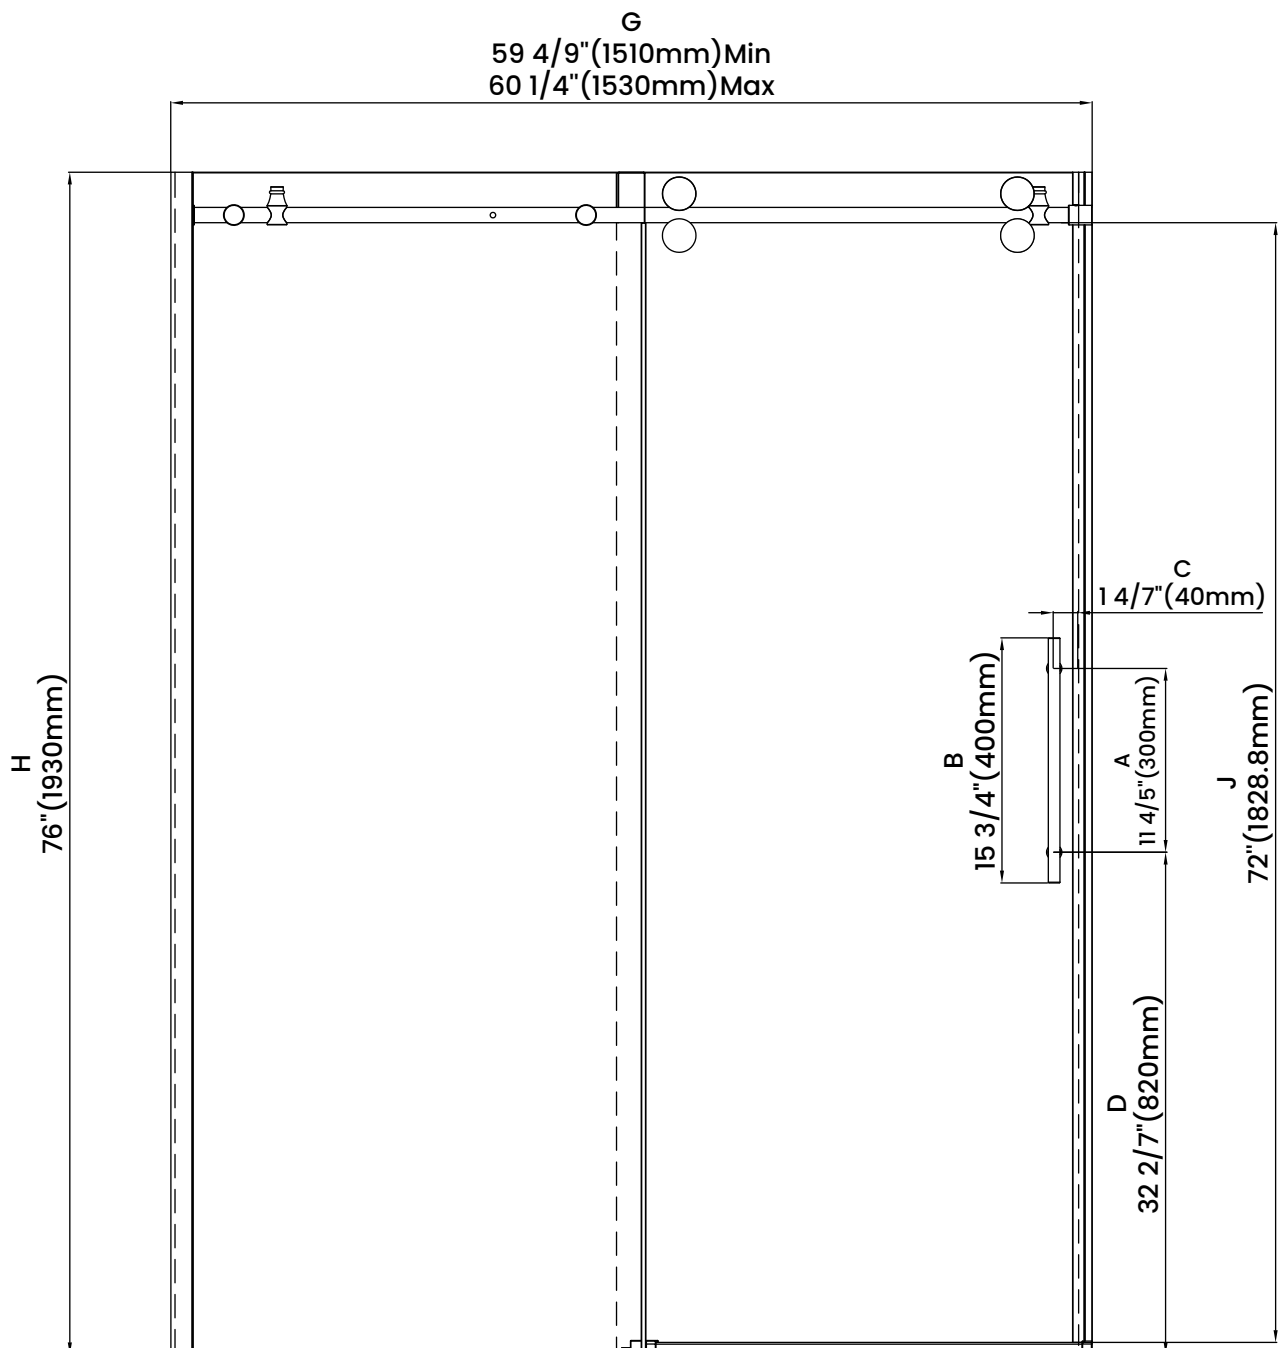

| Measurements | |
|--------------|---------------------------------------------|
| A | Distance Between Handle Holes |
| B | Handle Length |
| C | Distance Between Handle Holes To The Side |
| D | Distance Between Handle Holes To The Bottom |
| F | Min/Max Walk-In Width |
| G | Min/Max Shower Door Width |
| H | Shower Door Height |
| J | Walk Through Opening Height |

Measurements provided are in mm and inches.

| Measurements | |
|--------------|---------------------------------------------|
| A | Distance Between Handle Holes |
| B | Handle Length |
| C | Distance Between Handle Holes To The Side |
| D | Distance Between Handle Holes To The Bottom |
| F | Min/Max Walk-In Width |
| G | Min/Max Shower Door Width |
| H | Shower Door Height |
| J | Walk Through Opening Height |

Measurements provided are in mm and inches.