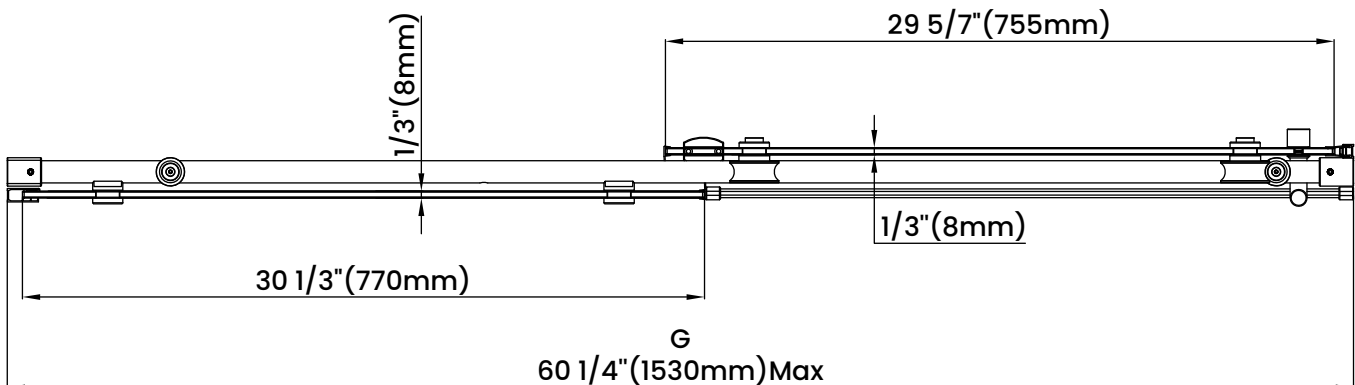

| Measurements | |
|--------------|---------------------------------------------|
| A | Distance Between Handle Holes |
| B | Handle Length |
| C | Distance Between Handle Holes To The Side |
| D | Distance Between Handle Holes To The Bottom |
| F | Min/Max Walk-In Width |
| G | Min/Max Shower Door Width |
| H | Shower Door Height |
| J | Walk Through Opening Height |

Measurements provided are in mm and inches.

| Measurements | |
|--------------|---------------------------------------------|
| A | Distance Between Handle Holes |
| B | Handle Length |
| C | Distance Between Handle Holes To The Side |
| D | Distance Between Handle Holes To The Bottom |
| F | Min/Max Walk-In Width |
| G | Min/Max Shower Door Width |
| H | Shower Door Height |
| J | Walk Through Opening Height |

Measurements provided are in mm and inches.