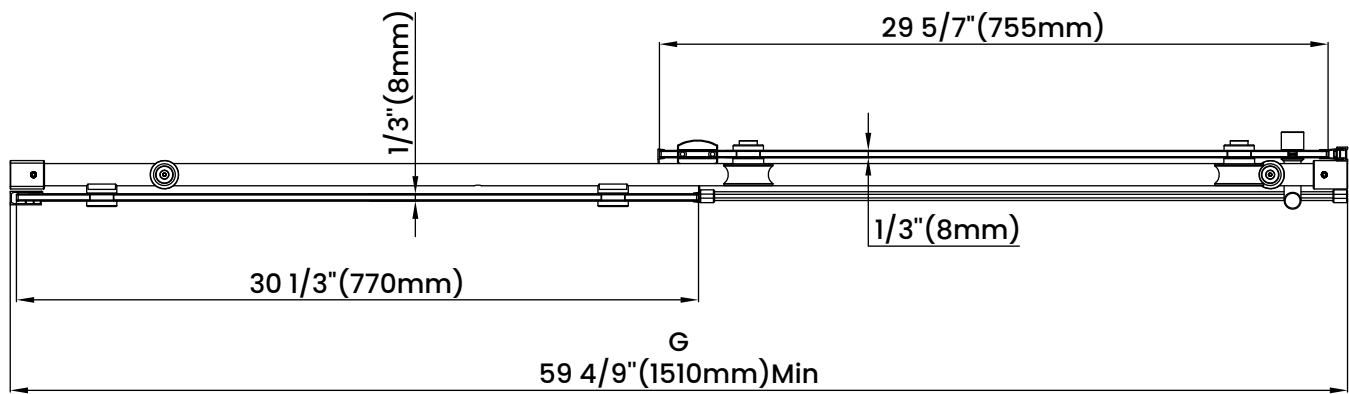

| Measurements | |
|--------------|---------------------------------------------|
| A | Distance Between Handle Holes |
| B | Handle Length |
| C | Distance Between Handle Holes To The Side |
| D | Distance Between Handle Holes To The Bottom |
| F | Min/Max Walk-In Width |
| G | Min/Max Shower Door Width |
| H | Shower Door Height |
| J | Walk Through Opening Height |

Measurements provided are in mm and inches.

| Measurements | |
|--------------|---------------------------------------------|
| A | Distance Between Handle Holes |
| B | Handle Length |
| C | Distance Between Handle Holes To The Side |
| D | Distance Between Handle Holes To The Bottom |
| F | Min/Max Walk-In Width |
| G | Min/Max Shower Door Width |
| H | Shower Door Height |
| J | Walk Through Opening Height |

Measurements provided are in mm and inches.