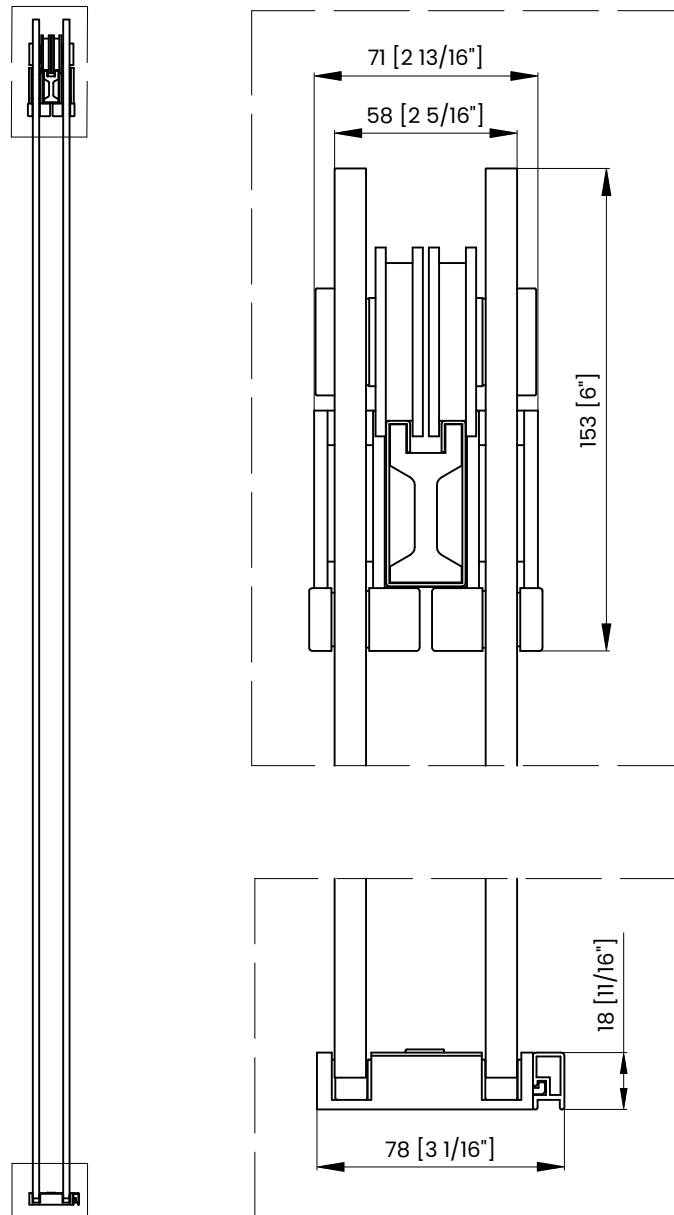

Measurements	
<b>A</b>	Distance Between Handle Holes
<b>B</b>	Handle Length
<b>C</b>	Distance Between Handle Holes To The Side
<b>D</b>	Distance Between Handle Holes To The Bottom
<b>F</b>	Min/Max Walk-In Width
<b>G</b>	Min/Max Shower Door Width
<b>H</b>	Shower Door Height
<b>J</b>	Walk Through Opening Height

Measurements provided are in mm and inches.

Measurements	
<b>A</b>	Distance Between Handle Holes
<b>B</b>	Handle Length
<b>C</b>	Distance Between Handle Holes To The Side
<b>D</b>	Distance Between Handle Holes To The Bottom
<b>F</b>	Min/Max Walk-In Width
<b>G</b>	Min/Max Shower Door Width
<b>H</b>	Shower Door Height
<b>J</b>	Walk Through Opening Height

**Measurements provided are in mm and inches.**

Measurements	
<b>A</b>	Distance Between Handle Holes
<b>B</b>	Handle Length
<b>C</b>	Distance Between Handle Holes To The Side
<b>D</b>	Distance Between Handle Holes To The Bottom
<b>F</b>	Min/Max Walk-In Width
<b>G</b>	Min/Max Shower Door Width
<b>H</b>	Shower Door Height
<b>J</b>	Walk Through Opening Height