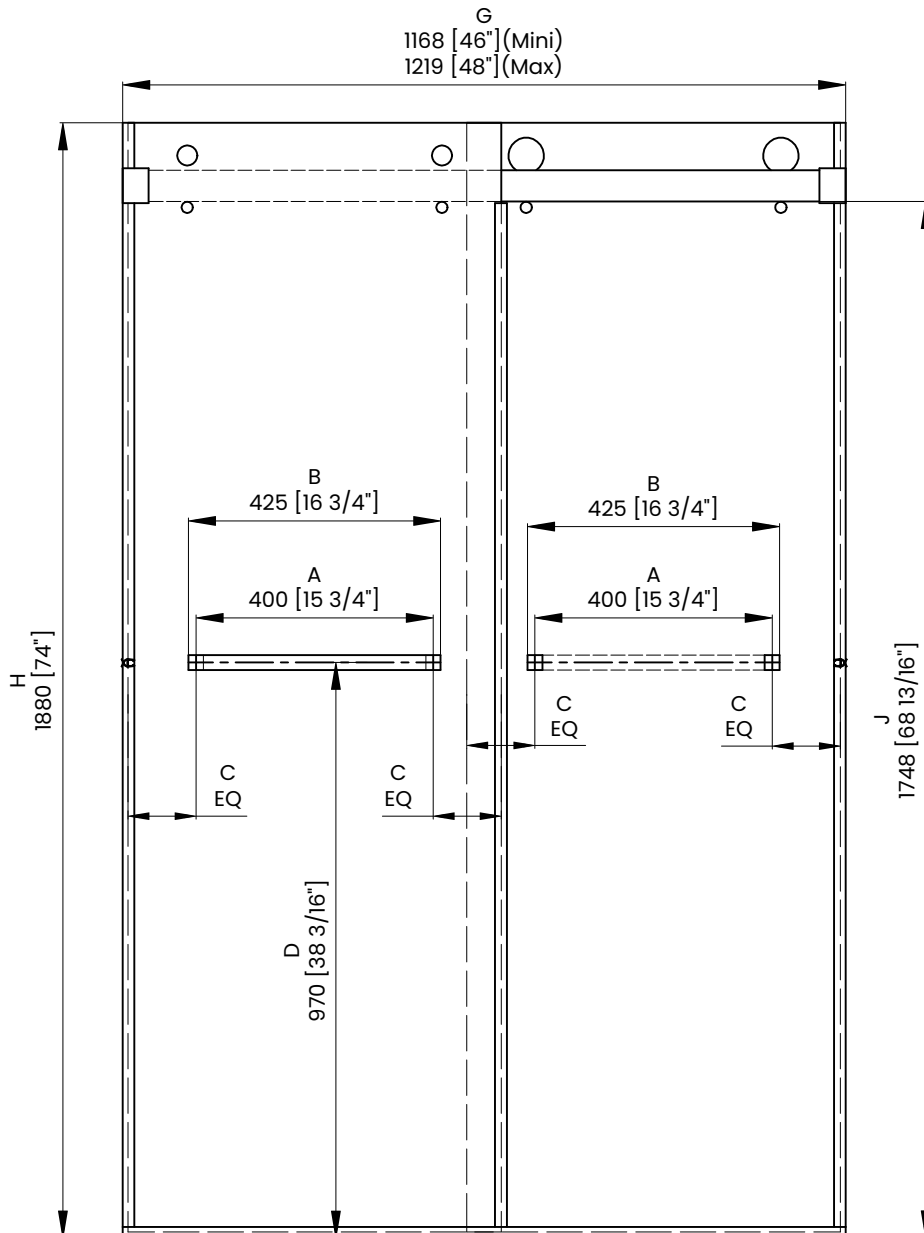

Measurements	
<b>A</b>	Distance Between Handle Holes
<b>B</b>	Handle Length
<b>C</b>	Distance Between Handle Holes To The Side
<b>D</b>	Distance Between Handle Holes To The Bottom
<b>F</b>	Min/Max Walk-In Width
<b>G</b>	Min/Max Shower Door Width
<b>H</b>	Shower Door Height
<b>J</b>	Walk Through Opening Height

Measurements provided are in mm and inches.

Measurements	
<b>A</b>	Distance Between Handle Holes
<b>B</b>	Handle Length
<b>C</b>	Distance Between Handle Holes To The Side
<b>D</b>	Distance Between Handle Holes To The Bottom
<b>F</b>	Min/Max Walk-In Width
<b>G</b>	Min/Max Shower Door Width
<b>H</b>	Shower Door Height
<b>J</b>	Walk Through Opening Height

**Measurements provided are in mm and inches.**

Measurements	
<b>A</b>	Distance Between Handle Holes
<b>B</b>	Handle Length
<b>C</b>	Distance Between Handle Holes To The Side
<b>D</b>	Distance Between Handle Holes To The Bottom
<b>F</b>	Min/Max Walk-In Width
<b>G</b>	Min/Max Shower Door Width
<b>H</b>	Shower Door Height
<b>J</b>	Walk Through Opening Height