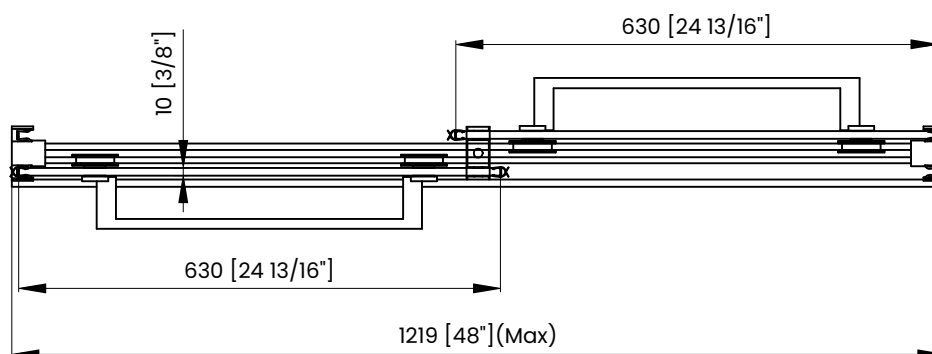

Measurements provided are in mm and inches.

Measurements	
<b>A</b>	Distance Between Handle Holes
<b>B</b>	Handle Length
<b>C</b>	Distance Between Handle Holes To The Side
<b>D</b>	Distance Between Handle Holes To The Bottom
<b>F</b>	Min/Max Walk-In Width
<b>G</b>	Min/Max Shower Door Width
<b>H</b>	Shower Door Height
<b>J</b>	Walk Through Opening Height

**Measurements provided are in mm and inches.**

Measurements	
<b>A</b>	Distance Between Handle Holes
<b>B</b>	Handle Length
<b>C</b>	Distance Between Handle Holes To The Side
<b>D</b>	Distance Between Handle Holes To The Bottom
<b>F</b>	Min/Max Walk-In Width
<b>G</b>	Min/Max Shower Door Width
<b>H</b>	Shower Door Height
<b>J</b>	Walk Through Opening Height

Measurements provided are in mm and inches.