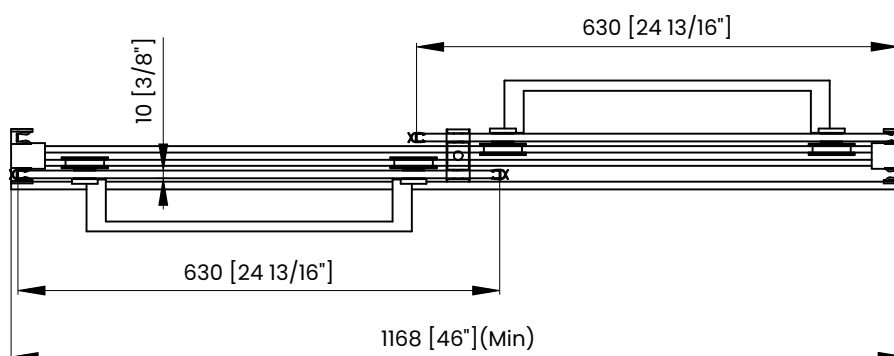

Measurements provided are in mm and inches.

Measurements	
<b>A</b>	Distance Between Handle Holes
<b>B</b>	Handle Length
<b>C</b>	Distance Between Handle Holes To The Side
<b>D</b>	Distance Between Handle Holes To The Bottom
<b>F</b>	Min/Max Walk-In Width
<b>G</b>	Min/Max Shower Door Width
<b>H</b>	Shower Door Height
<b>J</b>	Walk Through Opening Height

**Measurements provided are in mm and inches.**

Measurements	
<b>A</b>	Distance Between Handle Holes
<b>B</b>	Handle Length
<b>C</b>	Distance Between Handle Holes To The Side
<b>D</b>	Distance Between Handle Holes To The Bottom
<b>F</b>	Min/Max Walk-In Width
<b>G</b>	Min/Max Shower Door Width
<b>H</b>	Shower Door Height
<b>J</b>	Walk Through Opening Height

Measurements provided are in mm and inches.