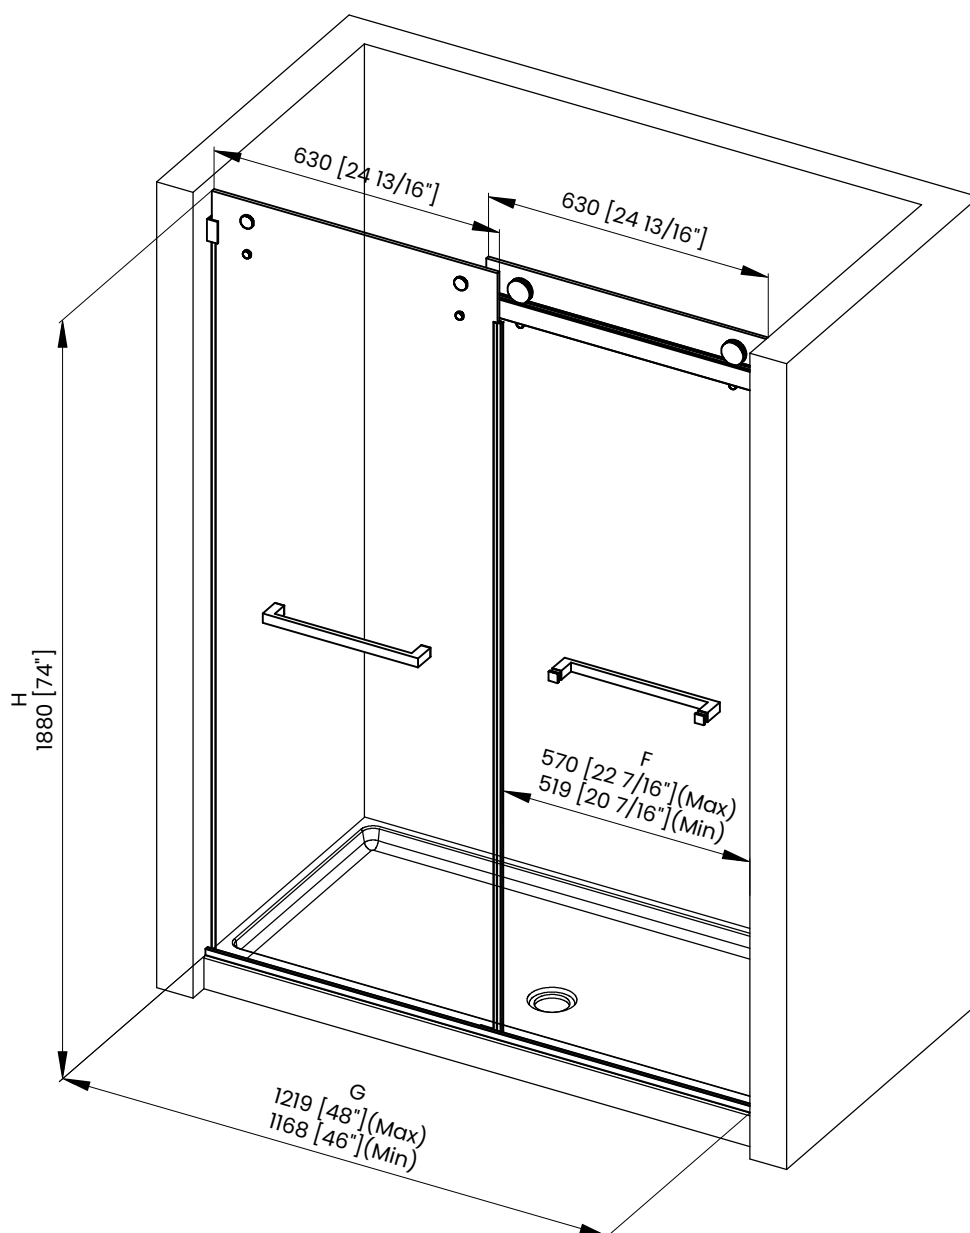

Measurements	
<b>A</b>	Distance Between Handle Holes
<b>B</b>	Handle Length
<b>C</b>	Distance Between Handle Holes To The Side
<b>D</b>	Distance Between Handle Holes To The Bottom
<b>F</b>	Min/Max Walk-In Width
<b>G</b>	Min/Max Shower Door Width
<b>H</b>	Shower Door Height
<b>J</b>	Walk Through Opening Height

Measurements provided are in mm and inches.

Measurements	
<b>A</b>	Distance Between Handle Holes
<b>B</b>	Handle Length
<b>C</b>	Distance Between Handle Holes To The Side
<b>D</b>	Distance Between Handle Holes To The Bottom
<b>F</b>	Min/Max Walk-In Width
<b>G</b>	Min/Max Shower Door Width
<b>H</b>	Shower Door Height
<b>J</b>	Walk Through Opening Height

**Measurements provided are in mm and inches.**

Measurements	
<b>A</b>	Distance Between Handle Holes
<b>B</b>	Handle Length
<b>C</b>	Distance Between Handle Holes To The Side
<b>D</b>	Distance Between Handle Holes To The Bottom
<b>F</b>	Min/Max Walk-In Width
<b>G</b>	Min/Max Shower Door Width
<b>H</b>	Shower Door Height
<b>J</b>	Walk Through Opening Height