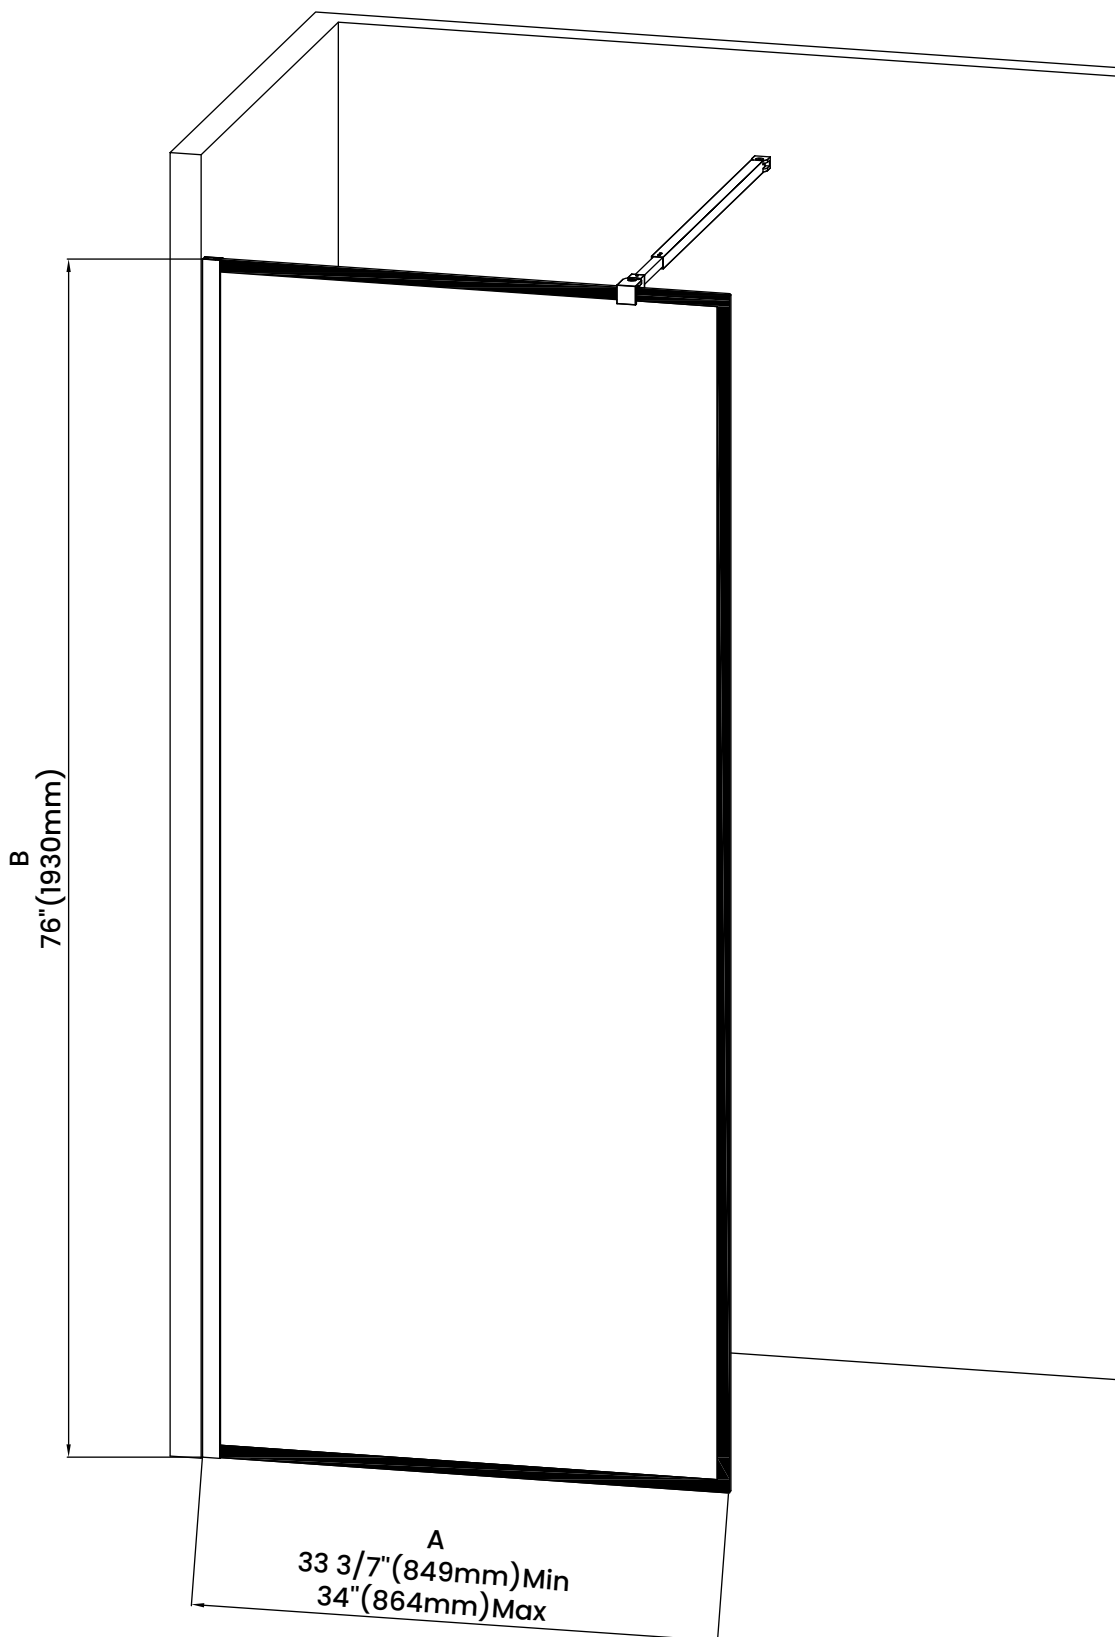

Measurements

A	Min/Max Shower Door Width
B	Shower Door Height

Measurements provided are in mm and inches.

Measurements	
A	Min/Max Shower Door Width
B	Shower Door Height

Measurements provided are in mm and inches.