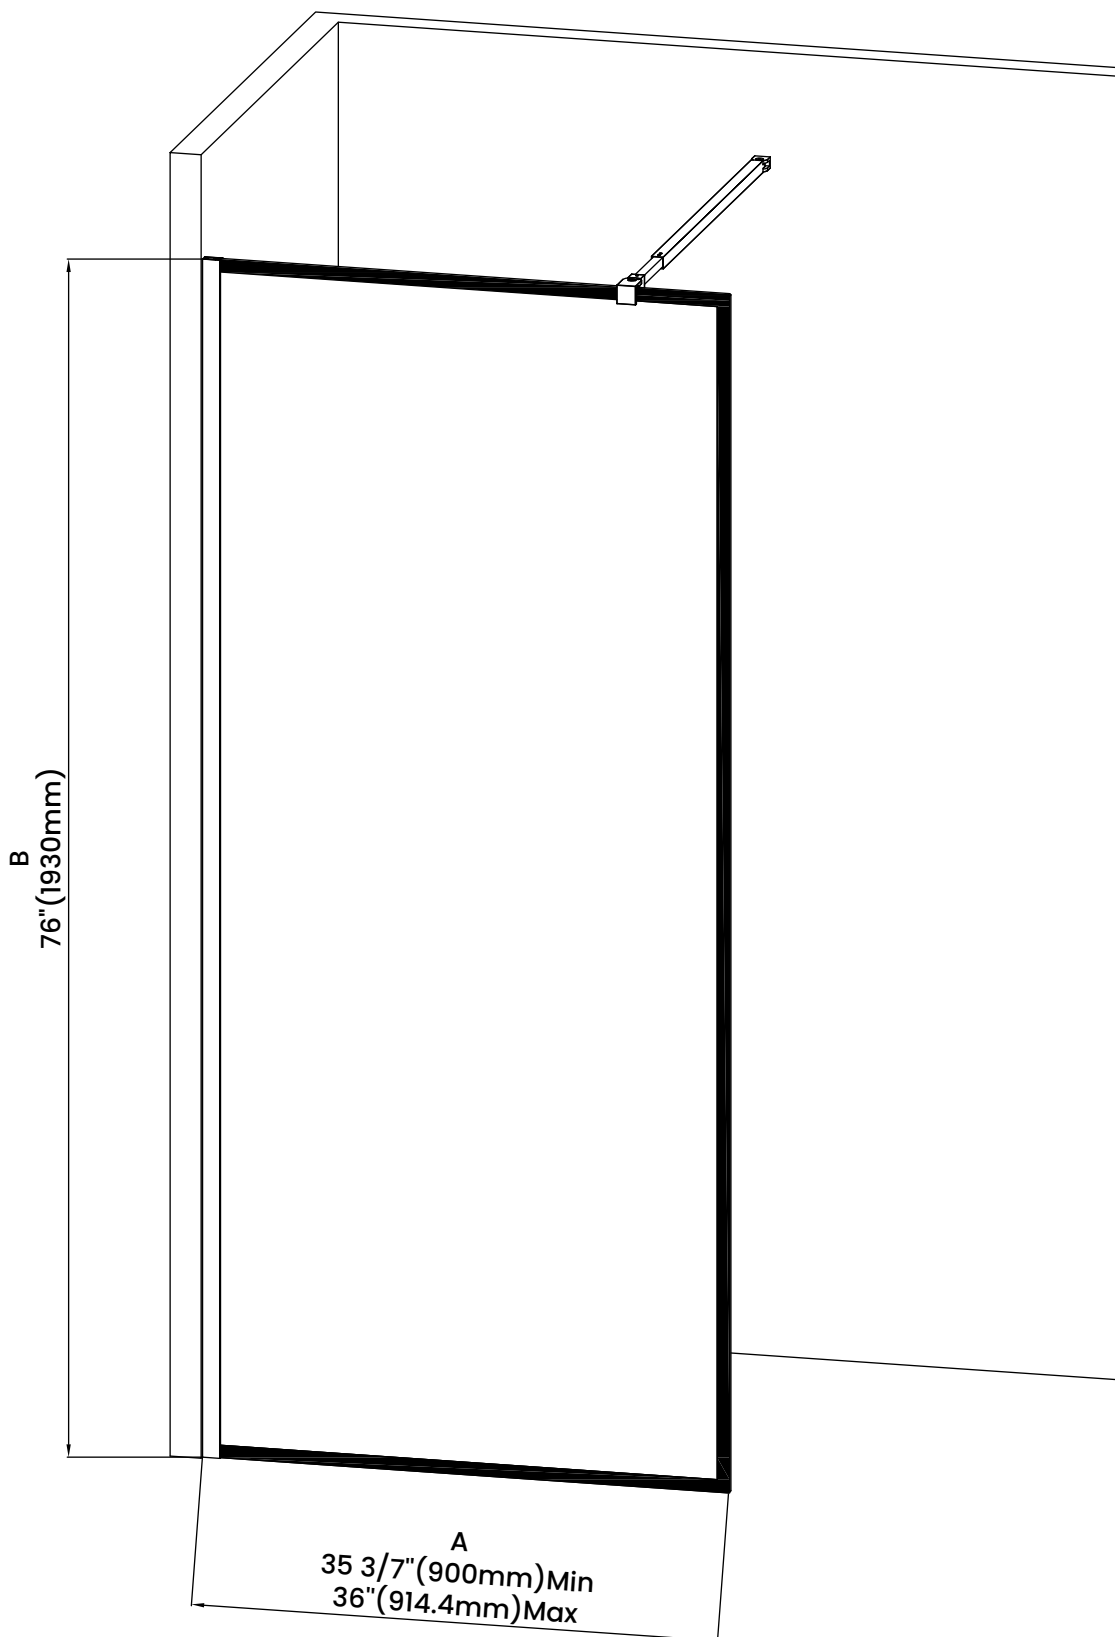

Measurements

A	Min/Max Shower Door Width
B	Shower Door Height

Measurements provided are in mm and inches.

Measurements	
A	Min/Max Shower Door Width
B	Shower Door Height

Measurements provided are in mm and inches.