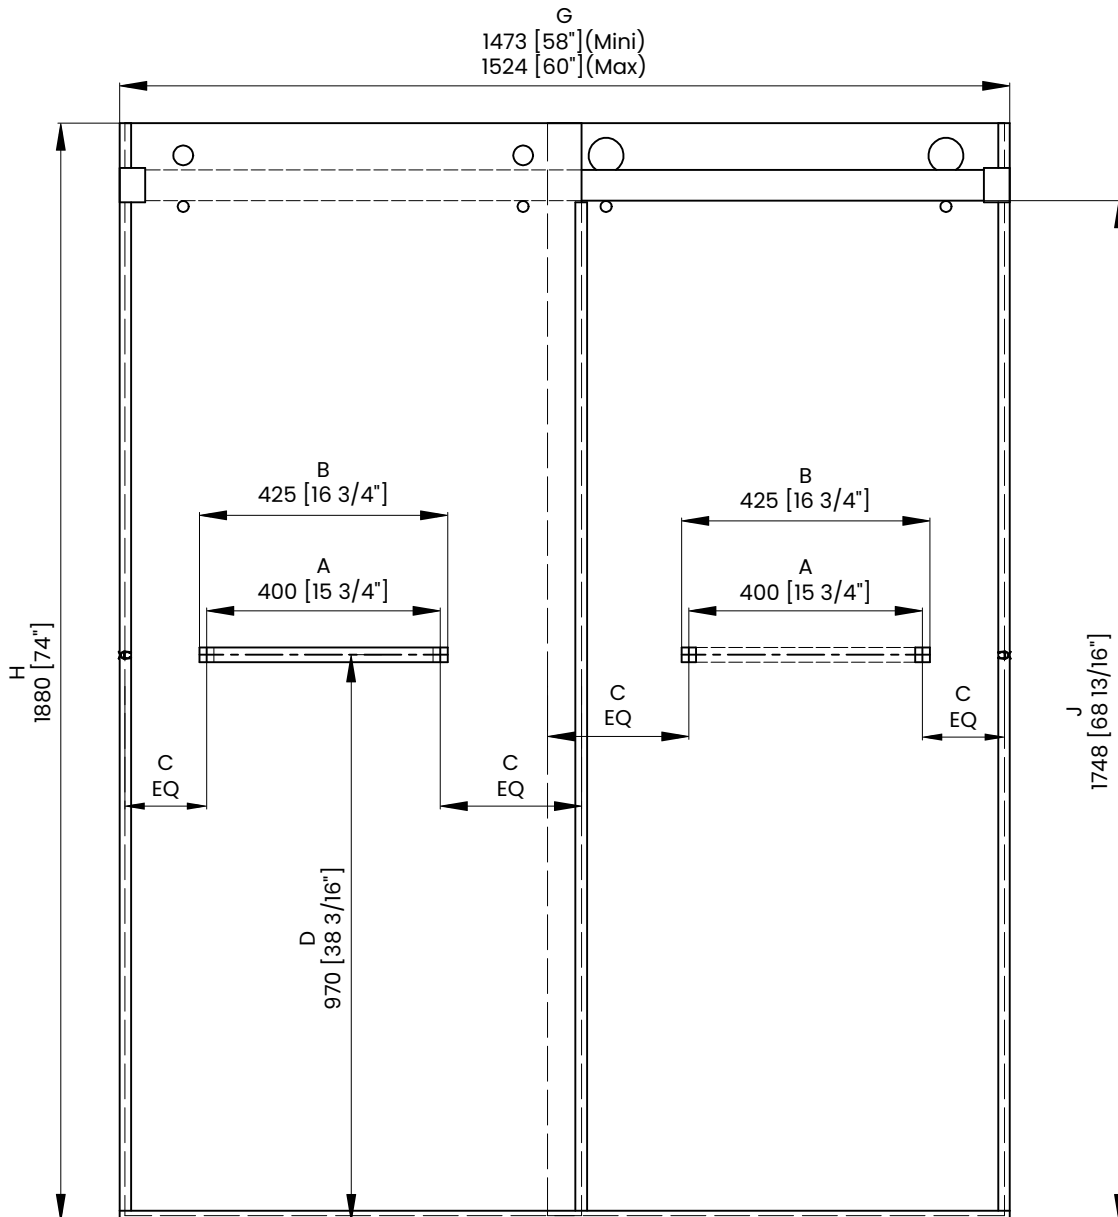

Measurements	
A	Distance Between Handle Holes
B	Handle Length
C	Distance Between Handle Holes To The Side
D	Distance Between Handle Holes To The Bottom
F	Min/Max Walk-In Width
G	Min/Max Shower Door Width
H	Shower Door Height
J	Walk Through Opening Height

Measurements provided are in mm and inches.

Measurements	
A	Distance Between Handle Holes
B	Handle Length
C	Distance Between Handle Holes To The Side
D	Distance Between Handle Holes To The Bottom
F	Min/Max Walk-In Width
G	Min/Max Shower Door Width
H	Shower Door Height
J	Walk Through Opening Height