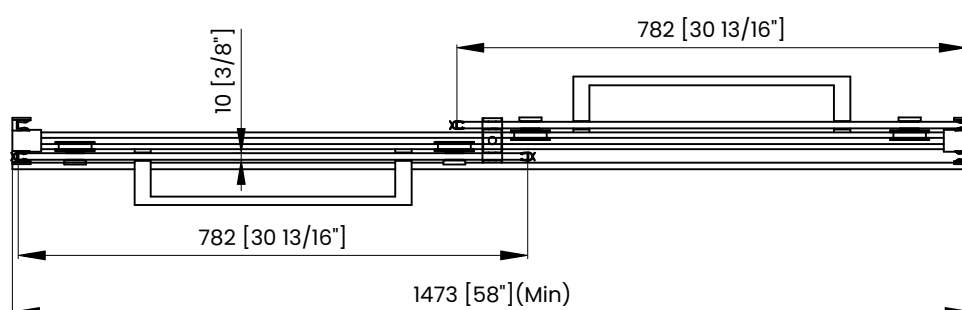

Measurements provided are in mm and inches.

Measurements	
A	Distance Between Handle Holes
B	Handle Length
C	Distance Between Handle Holes To The Side
D	Distance Between Handle Holes To The Bottom
F	Min/Max Walk-In Width
G	Min/Max Shower Door Width
H	Shower Door Height
J	Walk Through Opening Height

Measurements provided are in mm and inches.