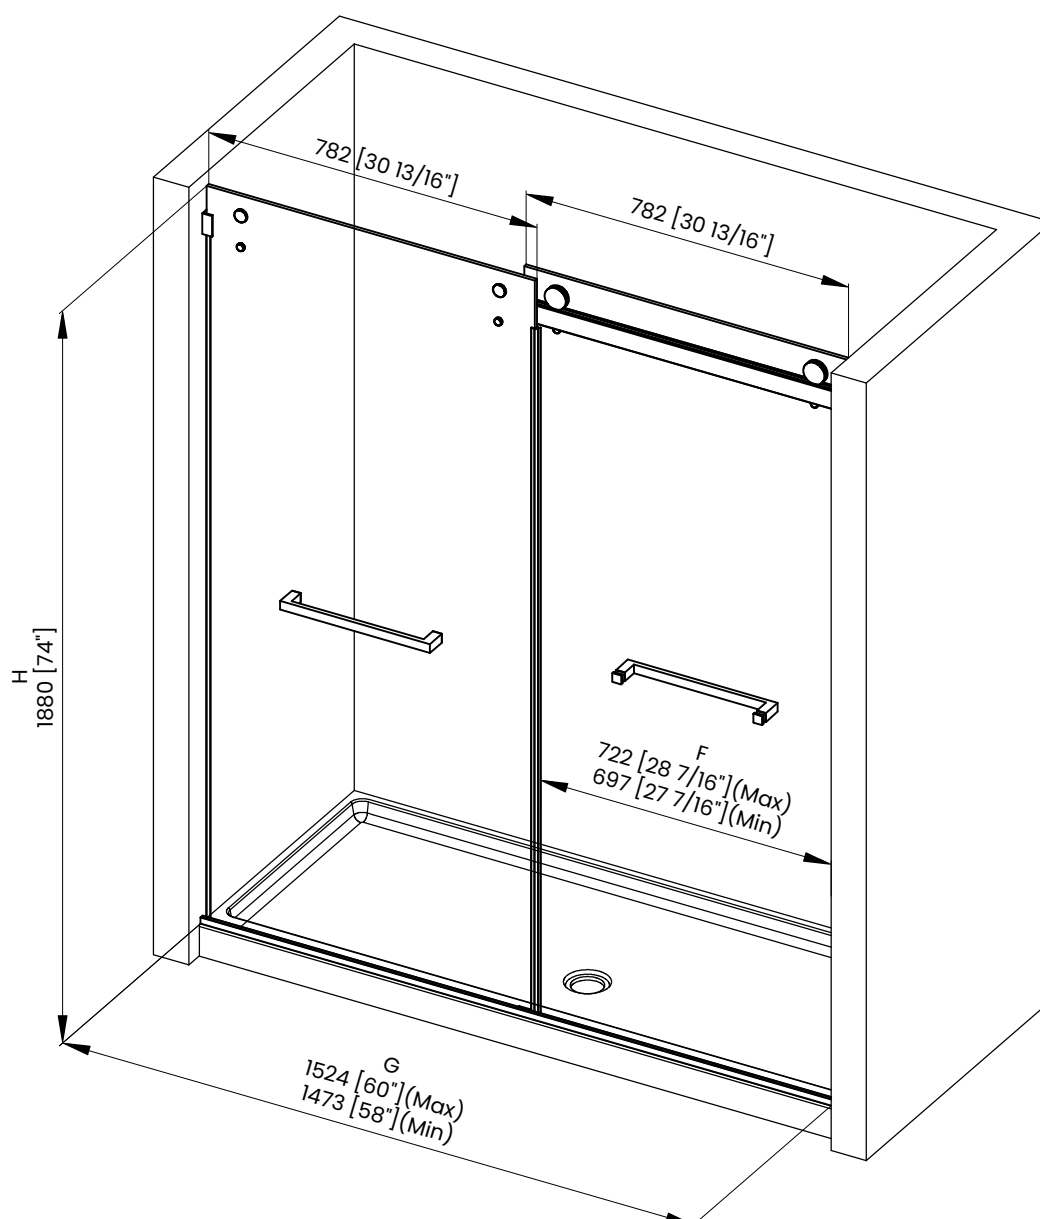

Measurements	
A	Distance Between Handle Holes
B	Handle Length
C	Distance Between Handle Holes To The Side
D	Distance Between Handle Holes To The Bottom
F	Min/Max Walk-In Width
G	Min/Max Shower Door Width
H	Shower Door Height
J	Walk Through Opening Height

Measurements provided are in mm and inches.

Measurements	
A	Distance Between Handle Holes
B	Handle Length
C	Distance Between Handle Holes To The Side
D	Distance Between Handle Holes To The Bottom
F	Min/Max Walk-In Width
G	Min/Max Shower Door Width
H	Shower Door Height
J	Walk Through Opening Height