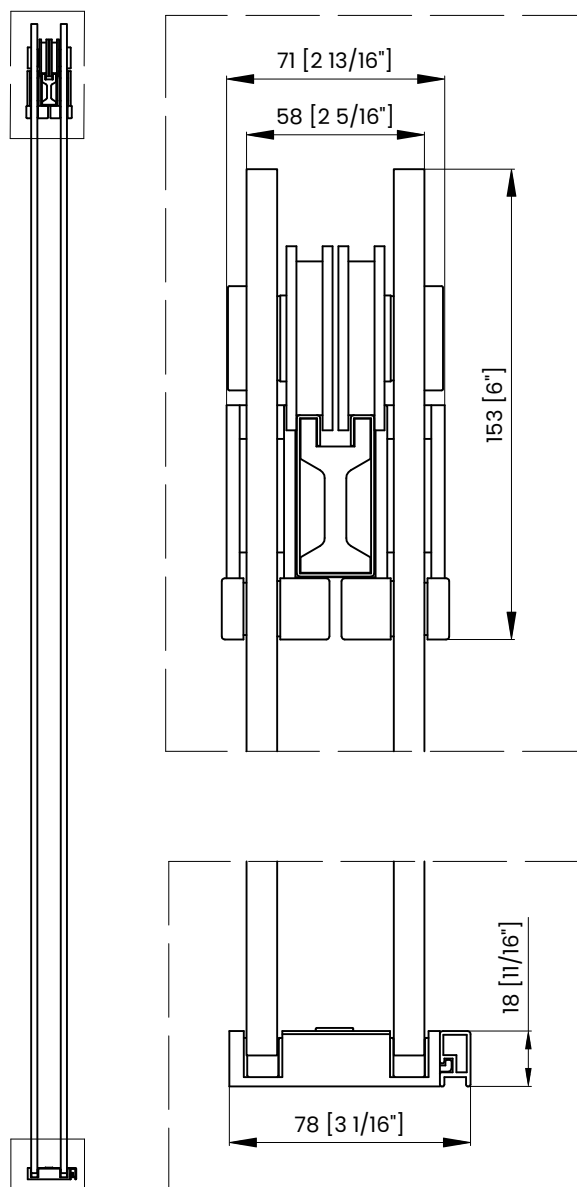

Measurements	
A	Distance Between Handle Holes
B	Handle Length
C	Distance Between Handle Holes To The Side
D	Distance Between Handle Holes To The Bottom
F	Min/Max Walk-In Width
G	Min/Max Shower Door Width
H	Shower Door Height
J	Walk Through Opening Height

Measurements provided are in mm and inches.

Measurements	
A	Distance Between Handle Holes
B	Handle Length
C	Distance Between Handle Holes To The Side
D	Distance Between Handle Holes To The Bottom
F	Min/Max Walk-In Width
G	Min/Max Shower Door Width
H	Shower Door Height
J	Walk Through Opening Height