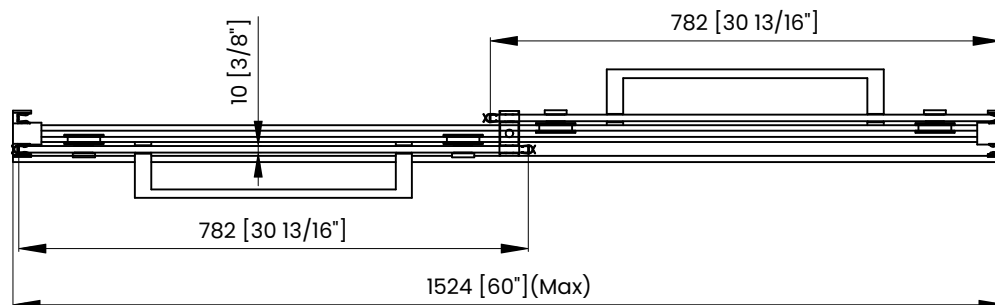

Measurements provided are in mm and inches.

Measurements	
A	Distance Between Handle Holes
B	Handle Length
C	Distance Between Handle Holes To The Side
D	Distance Between Handle Holes To The Bottom
F	Min/Max Walk-In Width
G	Min/Max Shower Door Width
H	Shower Door Height
J	Walk Through Opening Height

Measurements provided are in mm and inches.