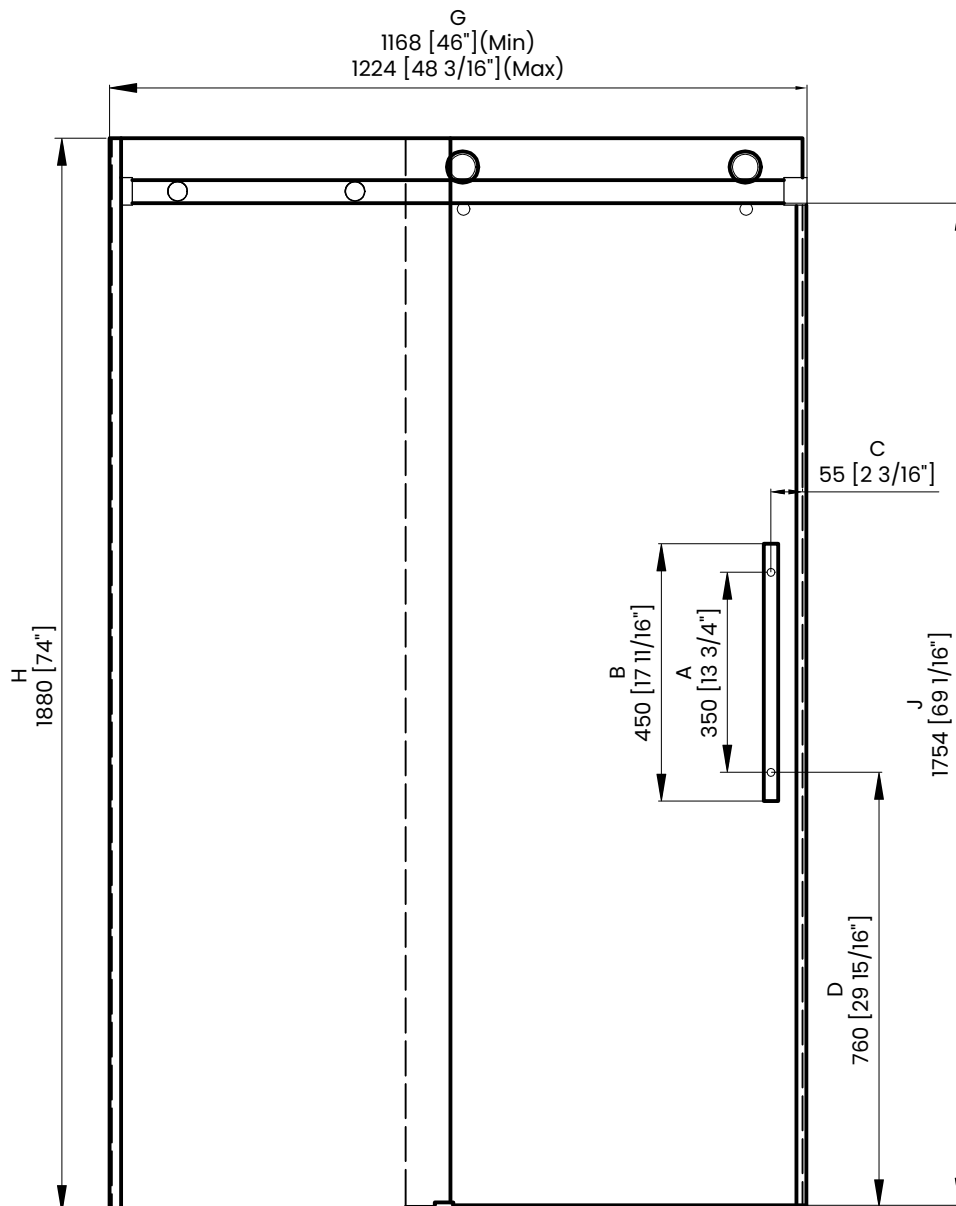

| Measurements | |
|--------------|---|
| A | Distance Between Handle Holes |
| B | Handle Length |
| C | Distance Between Handle Holes To The Side |
| D | Distance Between Handle Holes To The Bottom |
| F | Min/Max Walk-In Width |
| G | Min/Max Shower Door Width Max Out Of Plumb Adjustment: 3/16" |
| H | Shower Door Height |
| J | Walk Through Opening Height |

Measurements provided are in mm and inches.

| Measurements | |
|--------------|---|
| A | Distance Between Handle Holes |
| B | Handle Length |
| C | Distance Between Handle Holes To The Side |
| D | Distance Between Handle Holes To The Bottom |
| F | Min/Max Walk-In Width |
| G | Min/Max Shower Door Width Max Out Of Plumb Adjustment: 3/16" |
| H | Shower Door Height |
| J | Walk Through Opening Height |