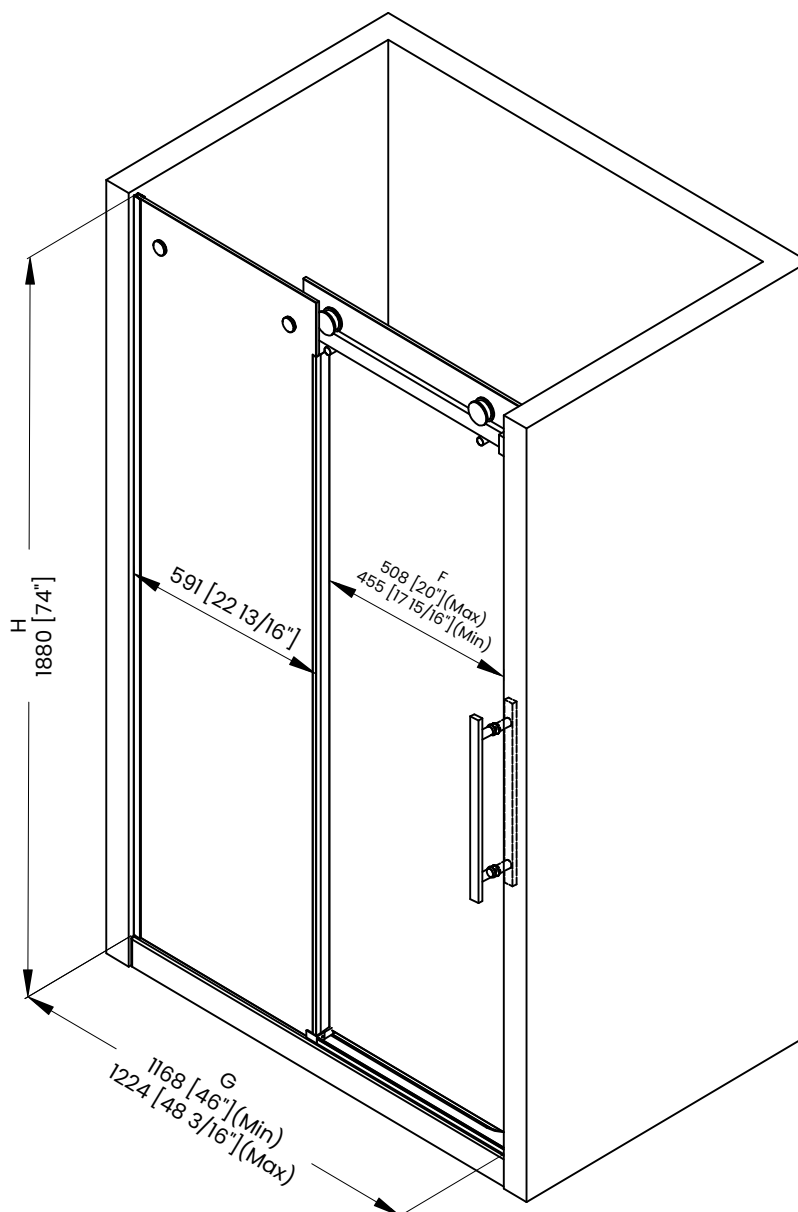

| Measurements | |
|--------------|---|
| A | Distance Between Handle Holes |
| B | Handle Length |
| C | Distance Between Handle Holes To The Side |
| D | Distance Between Handle Holes To The Bottom |
| F | Min/Max Walk-In Width |
| G | Min/Max Shower Door Width Max Out Of Plumb Adjustment: 3/16" |
| H | Shower Door Height |
| J | Walk Through Opening Height |

Measurements provided are in mm and inches.

| Measurements | |
|--------------|---|
| A | Distance Between Handle Holes |
| B | Handle Length |
| C | Distance Between Handle Holes To The Side |
| D | Distance Between Handle Holes To The Bottom |
| F | Min/Max Walk-In Width |
| G | Min/Max Shower Door Width Max Out Of Plumb Adjustment: 3/16" |
| H | Shower Door Height |
| J | Walk Through Opening Height |