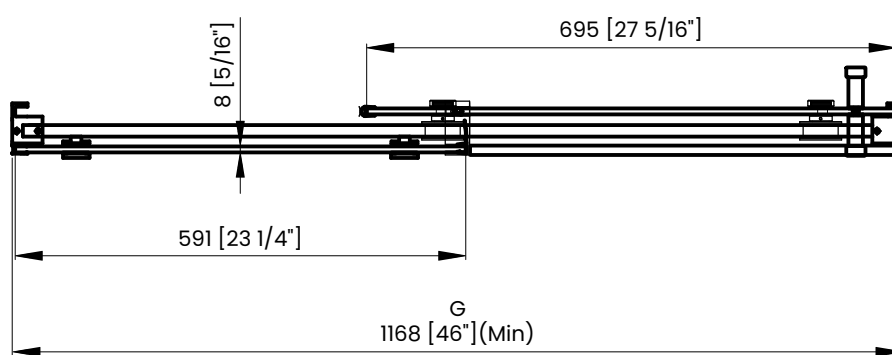

| Measurements | |
|--------------|---|
| A | Distance Between Handle Holes |
| B | Handle Length |
| C | Distance Between Handle Holes To The Side |
| D | Distance Between Handle Holes To The Bottom |
| F | Min/Max Walk-In Width |
| G | Min/Max Shower Door Width Max Out Of Plumb Adjustment: 3/16" |
| H | Shower Door Height |
| J | Walk Through Opening Height |

Measurements provided are in mm and inches.

| Measurements | |
|--------------|---|
| A | Distance Between Handle Holes |
| B | Handle Length |
| C | Distance Between Handle Holes To The Side |
| D | Distance Between Handle Holes To The Bottom |
| F | Min/Max Walk-In Width |
| G | Min/Max Shower Door Width Max Out Of Plumb Adjustment: 3/16" |
| H | Shower Door Height |
| J | Walk Through Opening Height |