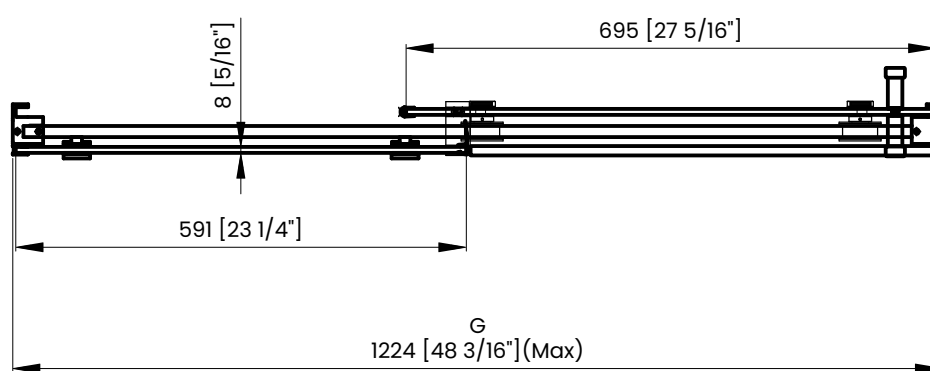

| Measurements | |
|--------------|---|
| A | Distance Between Handle Holes |
| B | Handle Length |
| C | Distance Between Handle Holes To The Side |
| D | Distance Between Handle Holes To The Bottom |
| F | Min/Max Walk-In Width |
| G | Min/Max Shower Door Width Max Out Of Plumb Adjustment: 3/16" |
| H | Shower Door Height |
| J | Walk Through Opening Height |

Measurements provided are in mm and inches.

| Measurements | |
|--------------|---|
| A | Distance Between Handle Holes |
| B | Handle Length |
| C | Distance Between Handle Holes To The Side |
| D | Distance Between Handle Holes To The Bottom |
| F | Min/Max Walk-In Width |
| G | Min/Max Shower Door Width Max Out Of Plumb Adjustment: 3/16" |
| H | Shower Door Height |
| J | Walk Through Opening Height |