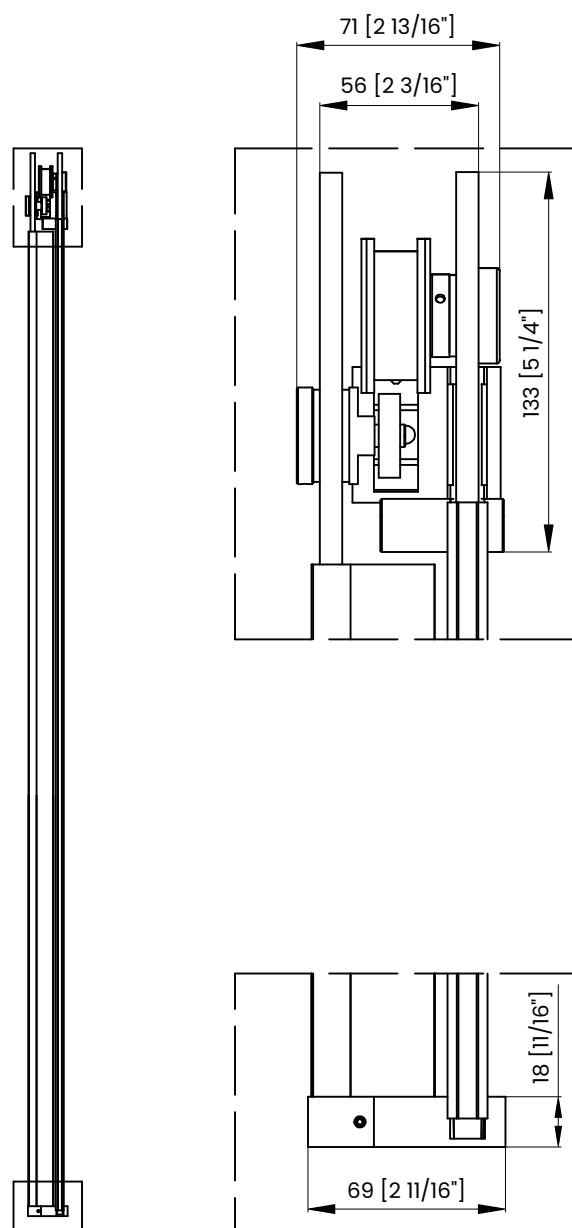

| Measurements | |
|--------------|---|
| A | Distance Between Handle Holes |
| B | Handle Length |
| C | Distance Between Handle Holes To The Side |
| D | Distance Between Handle Holes To The Bottom |
| F | Min/Max Walk-In Width |
| G | Min/Max Shower Door Width Max Out Of Plumb Adjustment: 3/16" |
| H | Shower Door Height |
| J | Walk Through Opening Height |

Measurements provided are in mm and inches.

| Measurements | |
|--------------|---|
| A | Distance Between Handle Holes |
| B | Handle Length |
| C | Distance Between Handle Holes To The Side |
| D | Distance Between Handle Holes To The Bottom |
| F | Min/Max Walk-In Width |
| G | Min/Max Shower Door Width Max Out Of Plumb Adjustment: 3/16" |
| H | Shower Door Height |
| J | Walk Through Opening Height |