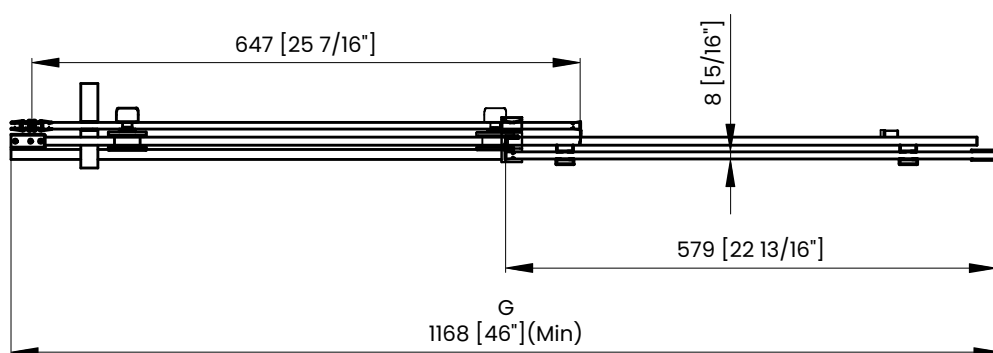

Measurements	
<b>A</b>	Distance Between Handle Holes
<b>B</b>	Handle Length
<b>C</b>	Distance Between Handle Holes To The Side
<b>D</b>	Distance Between Handle Holes To The Bottom
<b>F</b>	Min/Max Walk-In Width
<b>G</b>	Min/Max Shower Door Width Max Out Of Plumb Adjustment: 3/8"
<b>H</b>	Shower Door Height
<b>J</b>	Walk Through Opening Height

Measurements provided are in mm and inches.

Measurements	
<b>A</b>	Distance Between Handle Holes
<b>B</b>	Handle Length
<b>C</b>	Distance Between Handle Holes To The Side
<b>D</b>	Distance Between Handle Holes To The Bottom
<b>F</b>	Min/Max Walk-In Width
<b>G</b>	Min/Max Shower Door Width Max Out Of Plumb Adjustment: 3/8"
<b>H</b>	Shower Door Height
<b>J</b>	Walk Through Opening Height