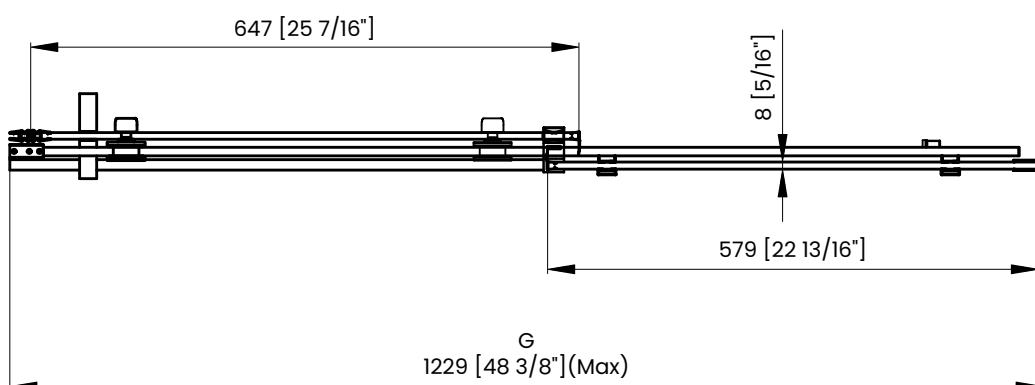

Measurements	
<b>A</b>	Distance Between Handle Holes
<b>B</b>	Handle Length
<b>C</b>	Distance Between Handle Holes To The Side
<b>D</b>	Distance Between Handle Holes To The Bottom
<b>F</b>	Min/Max Walk-In Width
<b>G</b>	Min/Max Shower Door Width Max Out Of Plumb Adjustment: 3/8"
<b>H</b>	Shower Door Height
<b>J</b>	Walk Through Opening Height

Measurements provided are in mm and inches.

Measurements	
<b>A</b>	Distance Between Handle Holes
<b>B</b>	Handle Length
<b>C</b>	Distance Between Handle Holes To The Side
<b>D</b>	Distance Between Handle Holes To The Bottom
<b>F</b>	Min/Max Walk-In Width
<b>G</b>	Min/Max Shower Door Width Max Out Of Plumb Adjustment: 3/8"
<b>H</b>	Shower Door Height
<b>J</b>	Walk Through Opening Height