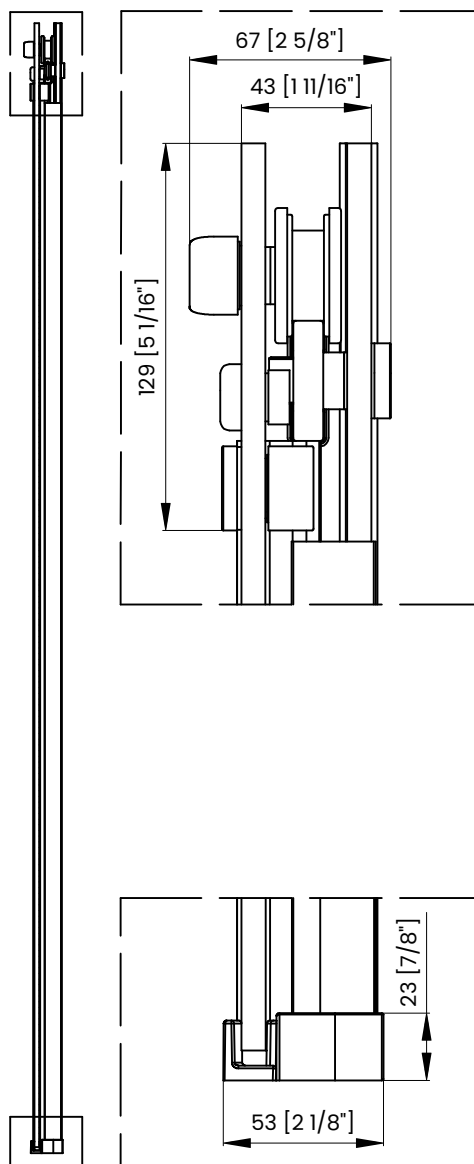

Measurements	
<b>A</b>	Distance Between Handle Holes
<b>B</b>	Handle Length
<b>C</b>	Distance Between Handle Holes To The Side
<b>D</b>	Distance Between Handle Holes To The Bottom
<b>F</b>	Min/Max Walk-In Width
<b>G</b>	Min/Max Shower Door Width Max Out Of Plumb Adjustment: 3/8"
<b>H</b>	Shower Door Height
<b>J</b>	Walk Through Opening Height

Measurements provided are in mm and inches.

Measurements	
<b>A</b>	Distance Between Handle Holes
<b>B</b>	Handle Length
<b>C</b>	Distance Between Handle Holes To The Side
<b>D</b>	Distance Between Handle Holes To The Bottom
<b>F</b>	Min/Max Walk-In Width
<b>G</b>	Min/Max Shower Door Width Max Out Of Plumb Adjustment: 3/8"
<b>H</b>	Shower Door Height
<b>J</b>	Walk Through Opening Height