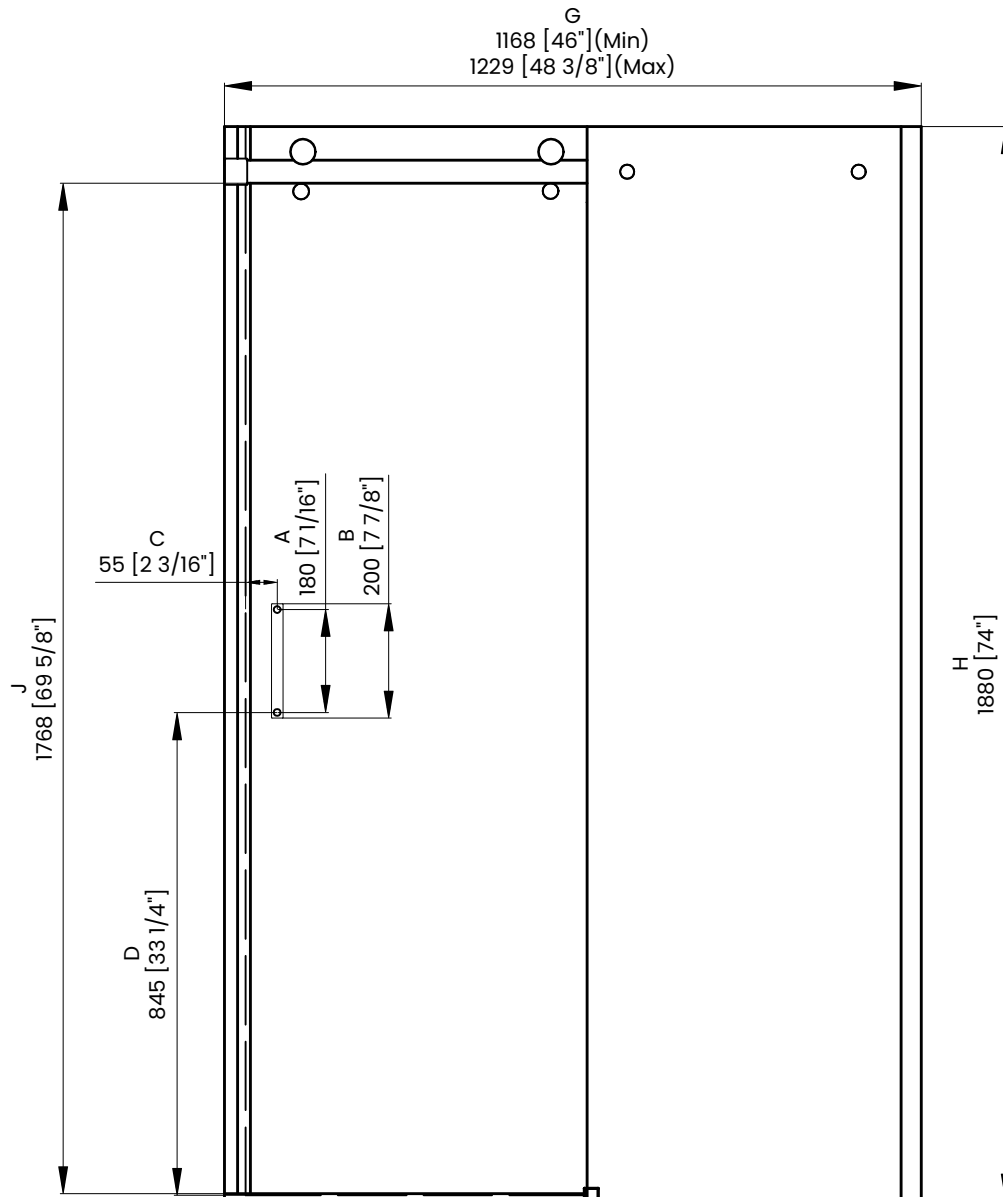

Measurements	
<b>A</b>	Distance Between Handle Holes
<b>B</b>	Handle Length
<b>C</b>	Distance Between Handle Holes To The Side
<b>D</b>	Distance Between Handle Holes To The Bottom
<b>F</b>	Min/Max Walk-In Width
<b>G</b>	Min/Max Shower Door Width Max Out Of Plumb Adjustment: 3/8"
<b>H</b>	Shower Door Height
<b>J</b>	Walk Through Opening Height

Measurements provided are in mm and inches.

Measurements	
<b>A</b>	Distance Between Handle Holes
<b>B</b>	Handle Length
<b>C</b>	Distance Between Handle Holes To The Side
<b>D</b>	Distance Between Handle Holes To The Bottom
<b>F</b>	Min/Max Walk-In Width
<b>G</b>	Min/Max Shower Door Width Max Out Of Plumb Adjustment: 3/8"
<b>H</b>	Shower Door Height
<b>J</b>	Walk Through Opening Height