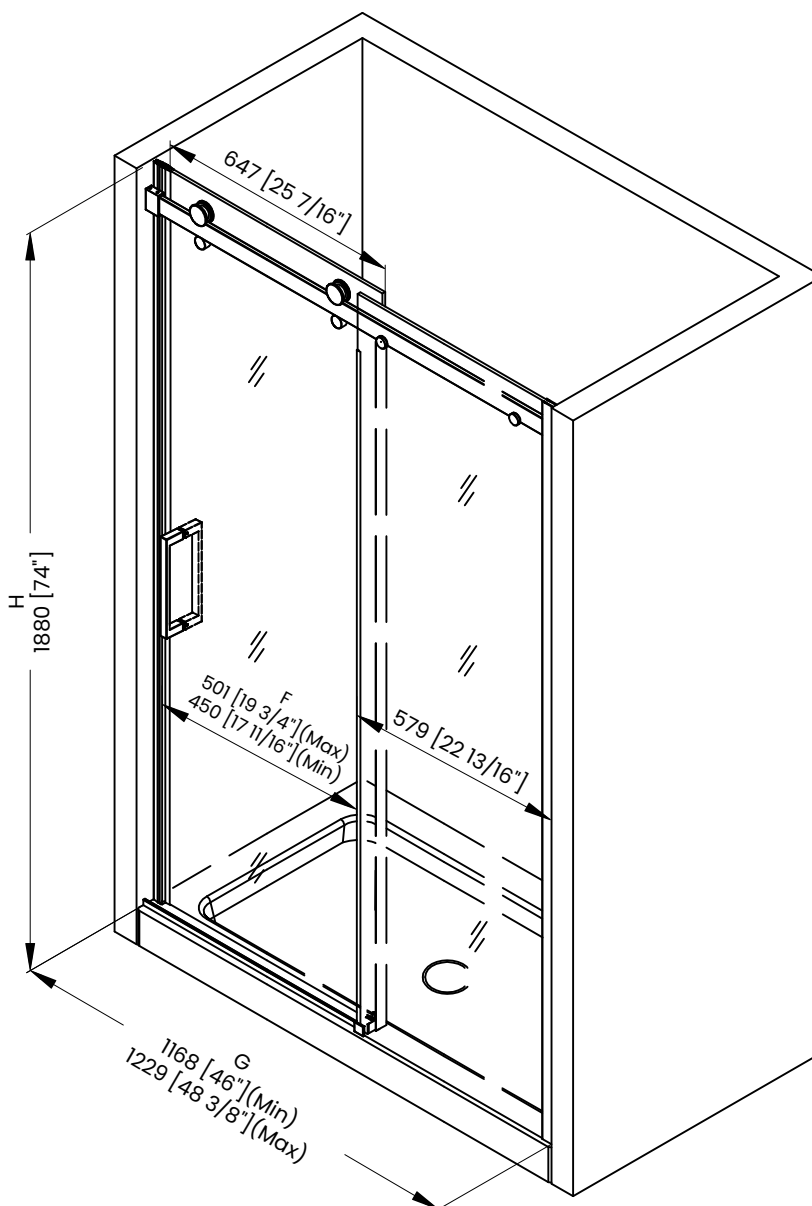

Measurements	
<b>A</b>	Distance Between Handle Holes
<b>B</b>	Handle Length
<b>C</b>	Distance Between Handle Holes To The Side
<b>D</b>	Distance Between Handle Holes To The Bottom
<b>F</b>	Min/Max Walk-In Width
<b>G</b>	Min/Max Shower Door Width Max Out Of Plumb Adjustment: 3/8"
<b>H</b>	Shower Door Height
<b>J</b>	Walk Through Opening Height

Measurements provided are in mm and inches.

Measurements	
<b>A</b>	Distance Between Handle Holes
<b>B</b>	Handle Length
<b>C</b>	Distance Between Handle Holes To The Side
<b>D</b>	Distance Between Handle Holes To The Bottom
<b>F</b>	Min/Max Walk-In Width
<b>G</b>	Min/Max Shower Door Width Max Out Of Plumb Adjustment: 3/8"
<b>H</b>	Shower Door Height
<b>J</b>	Walk Through Opening Height