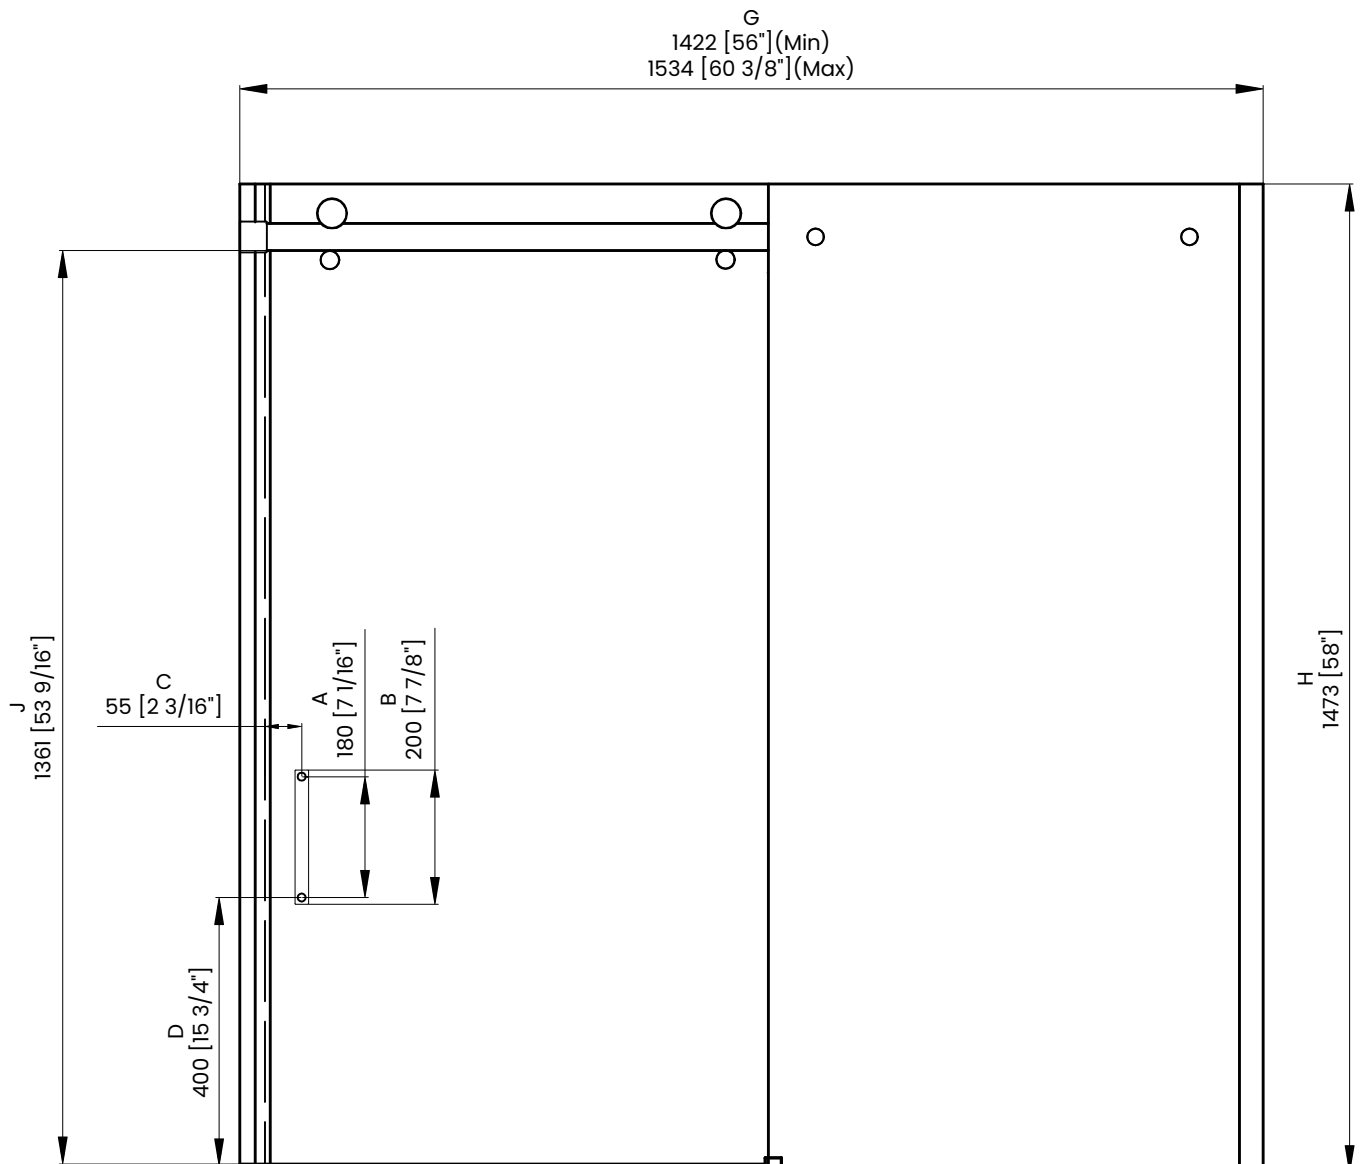

Measurements	
<b>A</b>	Distance Between Handle Holes
<b>B</b>	Handle Length
<b>C</b>	Distance Between Handle Holes To The Side
<b>D</b>	Distance Between Handle Holes To The Bottom
<b>F</b>	Min/Max Walk-In Width
<b>G</b>	Min/Max Shower Door Width Max Out Of Plumb Adjustment: 3/8"
<b>H</b>	Shower Door Height
<b>J</b>	Walk Through Opening Height

Measurements provided are in mm and inches.

Measurements	
<b>A</b>	Distance Between Handle Holes
<b>B</b>	Handle Length
<b>C</b>	Distance Between Handle Holes To The Side
<b>D</b>	Distance Between Handle Holes To The Bottom
<b>F</b>	Min/Max Walk-In Width
<b>G</b>	Min/Max Shower Door Width Max Out Of Plumb Adjustment: 3/8"
<b>H</b>	Shower Door Height
<b>J</b>	Walk Through Opening Height