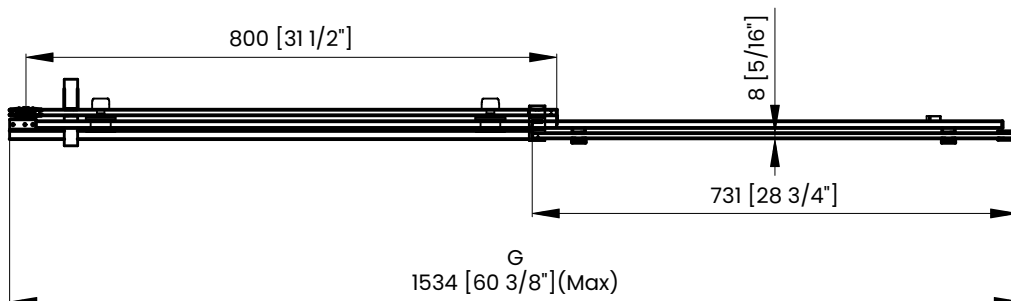

Measurements	
<b>A</b>	Distance Between Handle Holes
<b>B</b>	Handle Length
<b>C</b>	Distance Between Handle Holes To The Side
<b>D</b>	Distance Between Handle Holes To The Bottom
<b>F</b>	Min/Max Walk-In Width
<b>G</b>	Min/Max Shower Door Width Max Out Of Plumb Adjustment: 3/8"
<b>H</b>	Shower Door Height
<b>J</b>	Walk Through Opening Height

Measurements provided are in mm and inches.

Measurements	
<b>A</b>	Distance Between Handle Holes
<b>B</b>	Handle Length
<b>C</b>	Distance Between Handle Holes To The Side
<b>D</b>	Distance Between Handle Holes To The Bottom
<b>F</b>	Min/Max Walk-In Width
<b>G</b>	Min/Max Shower Door Width Max Out Of Plumb Adjustment: 3/8"
<b>H</b>	Shower Door Height
<b>J</b>	Walk Through Opening Height