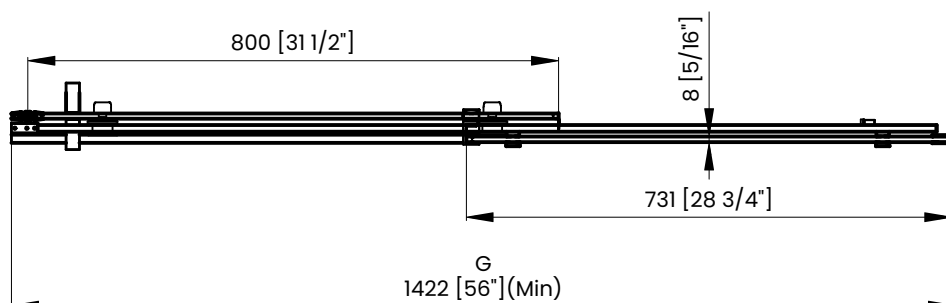

Measurements	
<b>A</b>	Distance Between Handle Holes
<b>B</b>	Handle Length
<b>C</b>	Distance Between Handle Holes To The Side
<b>D</b>	Distance Between Handle Holes To The Bottom
<b>F</b>	Min/Max Walk-In Width
<b>G</b>	Min/Max Shower Door Width Max Out Of Plumb Adjustment: 3/8"
<b>H</b>	Shower Door Height
<b>J</b>	Walk Through Opening Height

Measurements provided are in mm and inches.

Measurements	
<b>A</b>	Distance Between Handle Holes
<b>B</b>	Handle Length
<b>C</b>	Distance Between Handle Holes To The Side
<b>D</b>	Distance Between Handle Holes To The Bottom
<b>F</b>	Min/Max Walk-In Width
<b>G</b>	Min/Max Shower Door Width Max Out Of Plumb Adjustment: 3/8"
<b>H</b>	Shower Door Height
<b>J</b>	Walk Through Opening Height