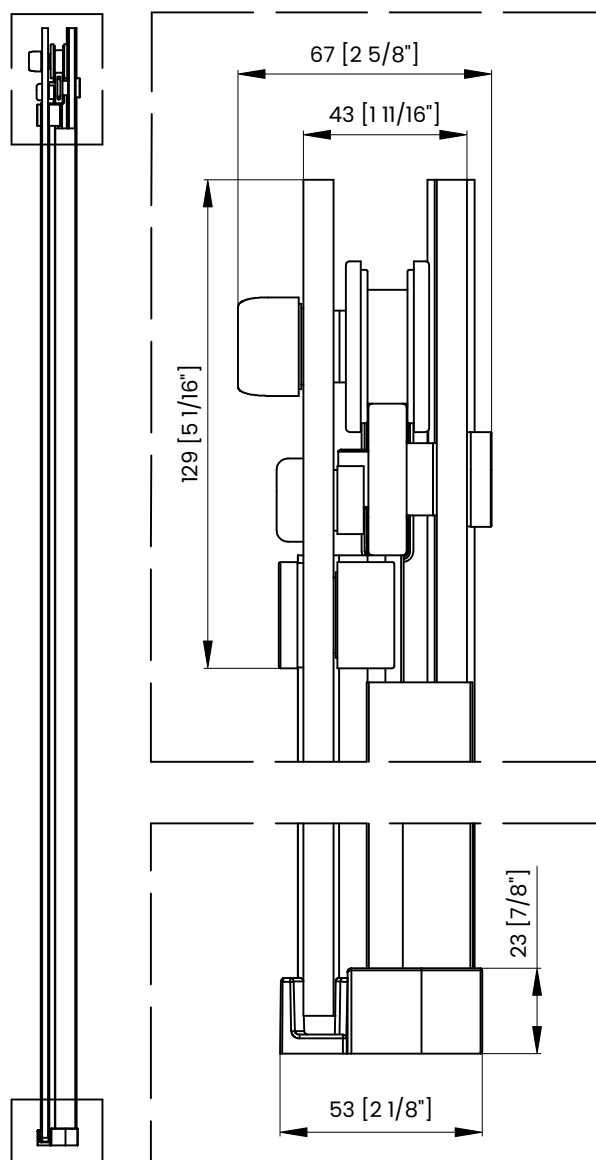

Measurements	
<b>A</b>	Distance Between Handle Holes
<b>B</b>	Handle Length
<b>C</b>	Distance Between Handle Holes To The Side
<b>D</b>	Distance Between Handle Holes To The Bottom
<b>F</b>	Min/Max Walk-In Width
<b>G</b>	Min/Max Shower Door Width Max Out Of Plumb Adjustment: 3/8"
<b>H</b>	Shower Door Height
<b>J</b>	Walk Through Opening Height

Measurements provided are in mm and inches.

Measurements	
<b>A</b>	Distance Between Handle Holes
<b>B</b>	Handle Length
<b>C</b>	Distance Between Handle Holes To The Side
<b>D</b>	Distance Between Handle Holes To The Bottom
<b>F</b>	Min/Max Walk-In Width
<b>G</b>	Min/Max Shower Door Width Max Out Of Plumb Adjustment: 3/8"
<b>H</b>	Shower Door Height
<b>J</b>	Walk Through Opening Height