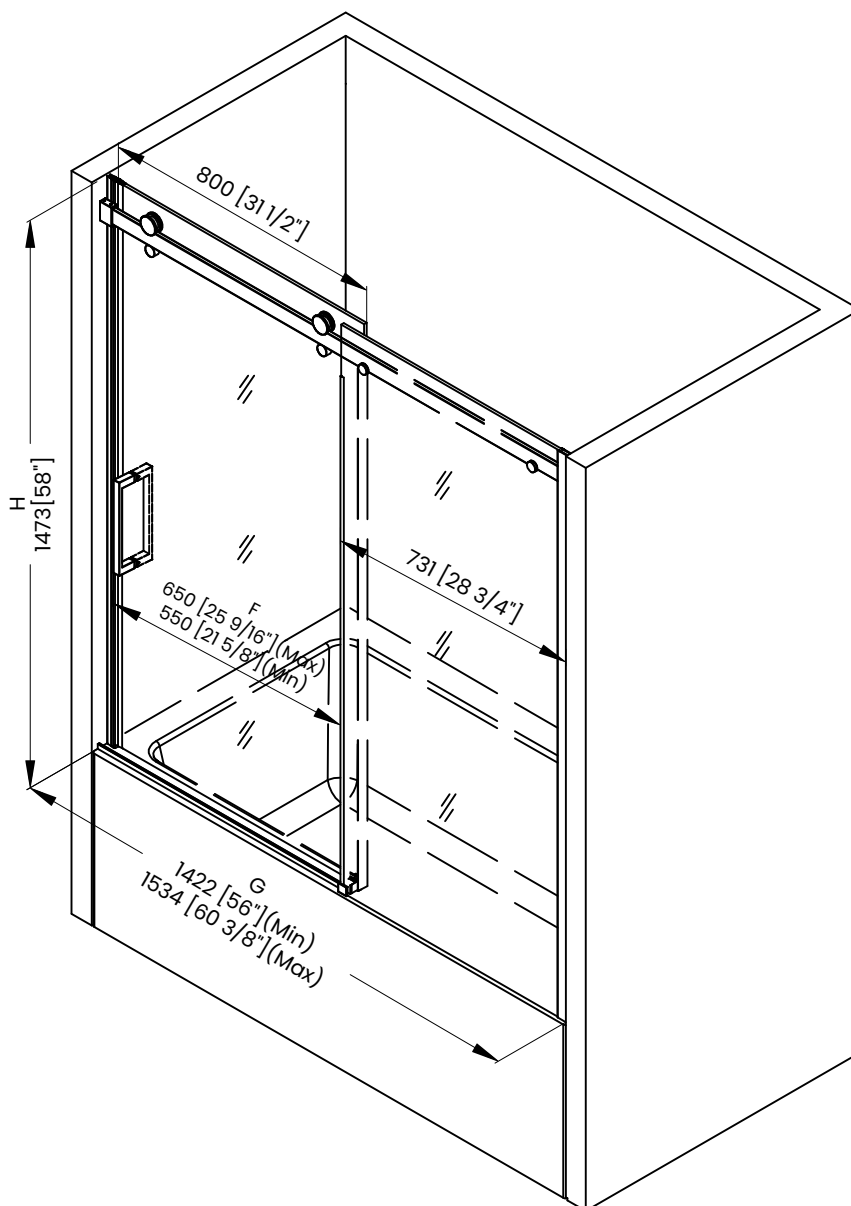

Measurements	
<b>A</b>	Distance Between Handle Holes
<b>B</b>	Handle Length
<b>C</b>	Distance Between Handle Holes To The Side
<b>D</b>	Distance Between Handle Holes To The Bottom
<b>F</b>	Min/Max Walk-In Width
<b>G</b>	Min/Max Shower Door Width Max Out Of Plumb Adjustment: 3/8"
<b>H</b>	Shower Door Height
<b>J</b>	Walk Through Opening Height

Measurements provided are in mm and inches.

Measurements	
<b>A</b>	Distance Between Handle Holes
<b>B</b>	Handle Length
<b>C</b>	Distance Between Handle Holes To The Side
<b>D</b>	Distance Between Handle Holes To The Bottom
<b>F</b>	Min/Max Walk-In Width
<b>G</b>	Min/Max Shower Door Width Max Out Of Plumb Adjustment: 3/8"
<b>H</b>	Shower Door Height
<b>J</b>	Walk Through Opening Height