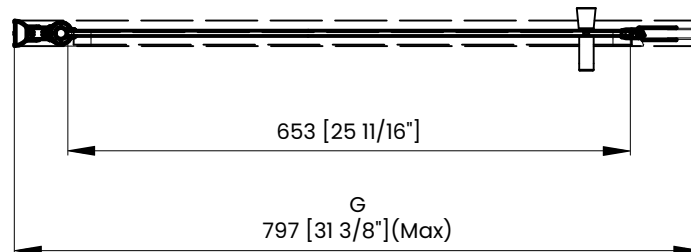

Measurements	
A	Distance Between Handle Holes
B	Handle Length
C	Distance Between Handle Holes To The Side
D	Distance Between Handle Holes To The Bottom
F	Door Opening
G	Min/Max Shower Door Width Max Out Of Plumb Adjustment: 1 3/8"
H	Shower Door Height
J	Walk Through Opening Height

Measurements provided are in mm and inches.

Measurements	
A	Distance Between Handle Holes
B	Handle Length
C	Distance Between Handle Holes To The Side
D	Distance Between Handle Holes To The Bottom
F	Door Opening
G	Min/Max Shower Door Width Max Out Of Plumb Adjustment: 1 3/8"
H	Shower Door Height
J	Walk Through Opening Height

Measurements provided are in mm and inches.