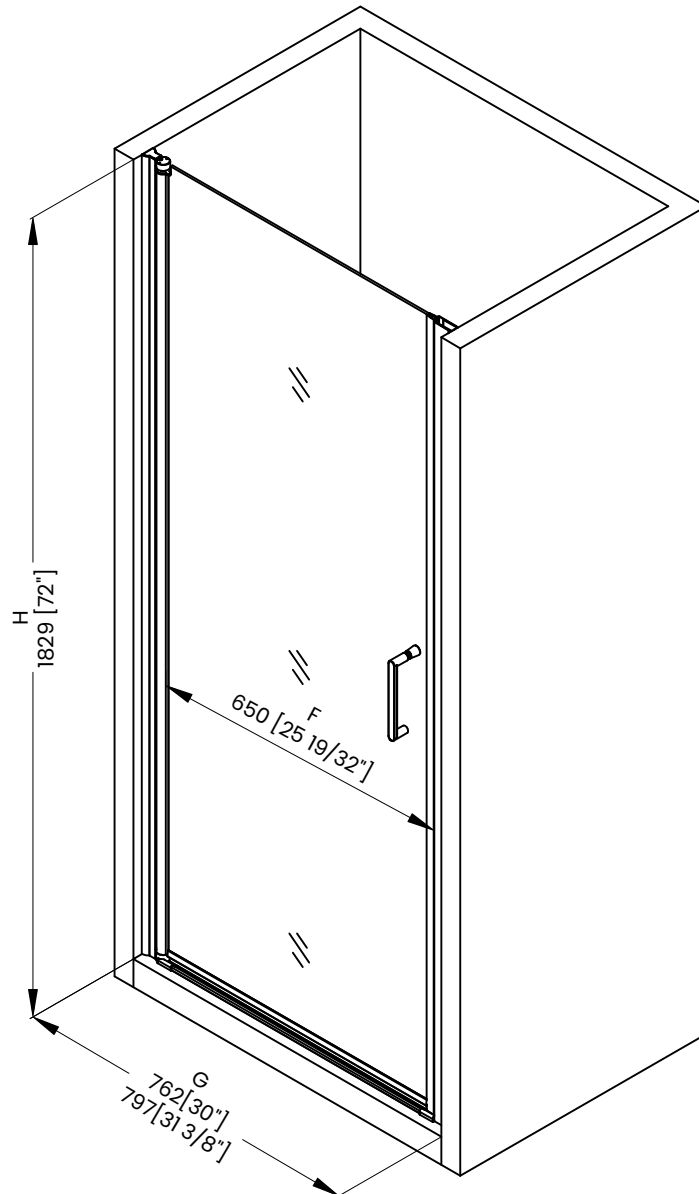

Measurements	
A	Distance Between Handle Holes
B	Handle Length
C	Distance Between Handle Holes To The Side
D	Distance Between Handle Holes To The Bottom
F	Door Opening
G	Min/Max Shower Door Width Max Out Of Plumb Adjustment: 1 3/8"
H	Shower Door Height
J	Walk Through Opening Height

Measurements provided are in mm and inches.

Measurements	
A	Distance Between Handle Holes
B	Handle Length
C	Distance Between Handle Holes To The Side
D	Distance Between Handle Holes To The Bottom
F	Door Opening
G	Min/Max Shower Door Width Max Out Of Plumb Adjustment: 1 3/8"
H	Shower Door Height
J	Walk Through Opening Height

Measurements provided are in mm and inches.