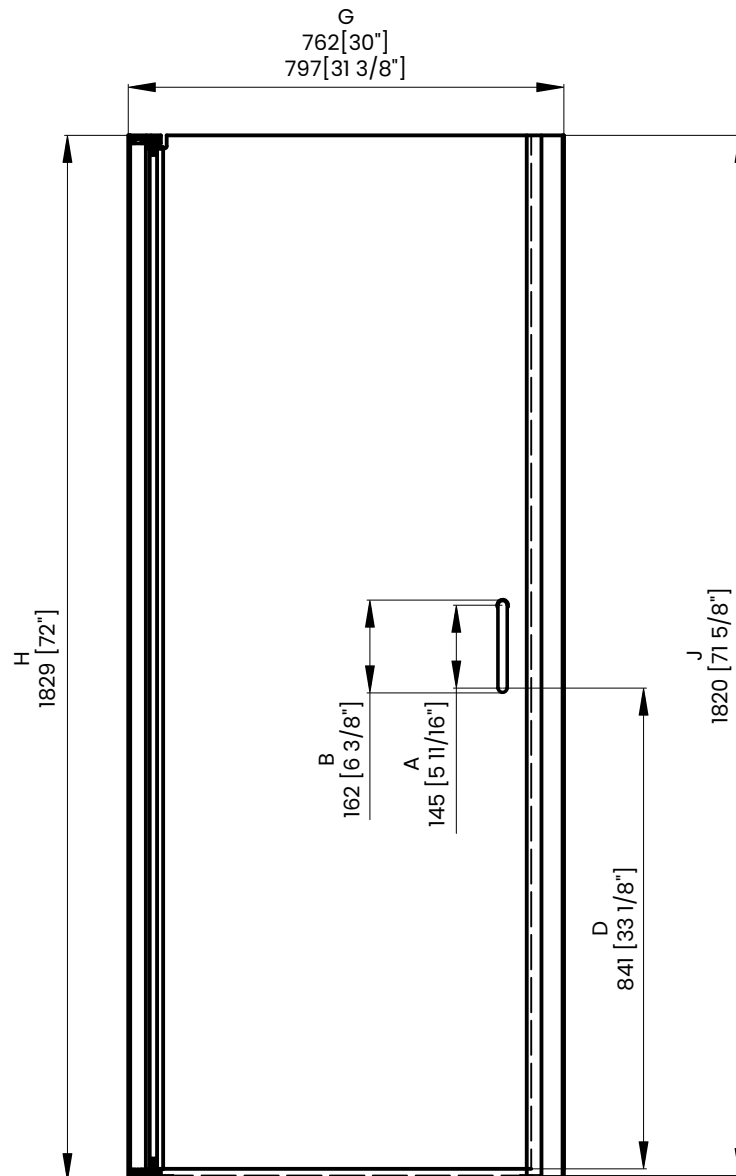

Measurements	
A	Distance Between Handle Holes
B	Handle Length
C	Distance Between Handle Holes To The Side
D	Distance Between Handle Holes To The Bottom
F	Door Opening
G	Min/Max Shower Door Width Max Out Of Plumb Adjustment: 1 3/8"
H	Shower Door Height
J	Walk Through Opening Height

Measurements provided are in mm and inches.

Measurements	
A	Distance Between Handle Holes
B	Handle Length
C	Distance Between Handle Holes To The Side
D	Distance Between Handle Holes To The Bottom
F	Door Opening
G	Min/Max Shower Door Width Max Out Of Plumb Adjustment: 1 3/8"
H	Shower Door Height
J	Walk Through Opening Height

Measurements provided are in mm and inches.