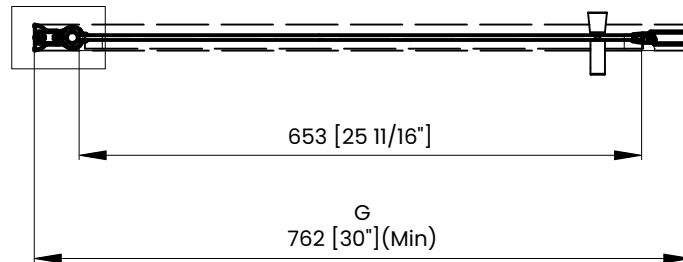

Measurements	
A	Distance Between Handle Holes
B	Handle Length
C	Distance Between Handle Holes To The Side
D	Distance Between Handle Holes To The Bottom
F	Door Opening
G	Min/Max Shower Door Width Max Out Of Plumb Adjustment: 1 3/8"
H	Shower Door Height
J	Walk Through Opening Height

Measurements provided are in mm and inches.

Measurements	
A	Distance Between Handle Holes
B	Handle Length
C	Distance Between Handle Holes To The Side
D	Distance Between Handle Holes To The Bottom
F	Door Opening
G	Min/Max Shower Door Width Max Out Of Plumb Adjustment: 1 3/8"
H	Shower Door Height
J	Walk Through Opening Height

Measurements provided are in mm and inches.