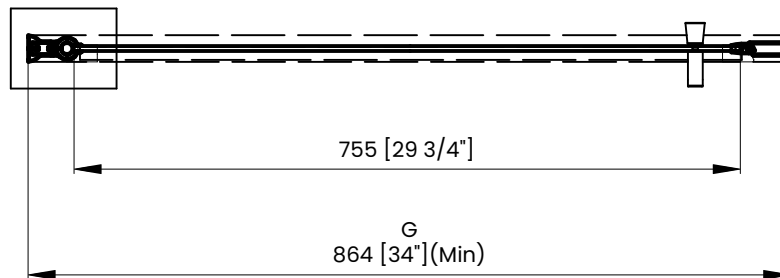

Measurements	
<b>A</b>	Distance Between Handle Holes
<b>B</b>	Handle Length
<b>C</b>	Distance Between Handle Holes To The Side
<b>D</b>	Distance Between Handle Holes To The Bottom
<b>F</b>	Door Opening
<b>G</b>	Min/Max Shower Door Width Max Out Of Plumb Adjustment: 1 3/8"
<b>H</b>	Shower Door Height
<b>J</b>	Walk Through Opening Height

Measurements provided are in mm and inches.

Measurements	
<b>A</b>	Distance Between Handle Holes
<b>B</b>	Handle Length
<b>C</b>	Distance Between Handle Holes To The Side
<b>D</b>	Distance Between Handle Holes To The Bottom
<b>F</b>	Door Opening
<b>G</b>	Min/Max Shower Door Width Max Out Of Plumb Adjustment: 1 3/8"
<b>H</b>	Shower Door Height
<b>J</b>	Walk Through Opening Height

Measurements provided are in mm and inches.