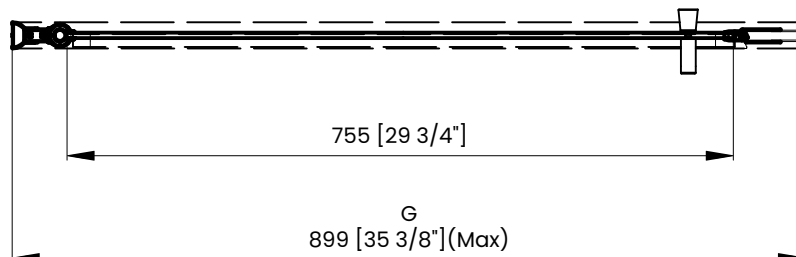

Measurements	
<b>A</b>	Distance Between Handle Holes
<b>B</b>	Handle Length
<b>C</b>	Distance Between Handle Holes To The Side
<b>D</b>	Distance Between Handle Holes To The Bottom
<b>F</b>	Door Opening
<b>G</b>	Min/Max Shower Door Width Max Out Of Plumb Adjustment: 1 3/8"
<b>H</b>	Shower Door Height
<b>J</b>	Walk Through Opening Height

Measurements provided are in mm and inches.

Measurements	
<b>A</b>	Distance Between Handle Holes
<b>B</b>	Handle Length
<b>C</b>	Distance Between Handle Holes To The Side
<b>D</b>	Distance Between Handle Holes To The Bottom
<b>F</b>	Door Opening
<b>G</b>	Min/Max Shower Door Width Max Out Of Plumb Adjustment: 1 3/8"
<b>H</b>	Shower Door Height
<b>J</b>	Walk Through Opening Height

Measurements provided are in mm and inches.