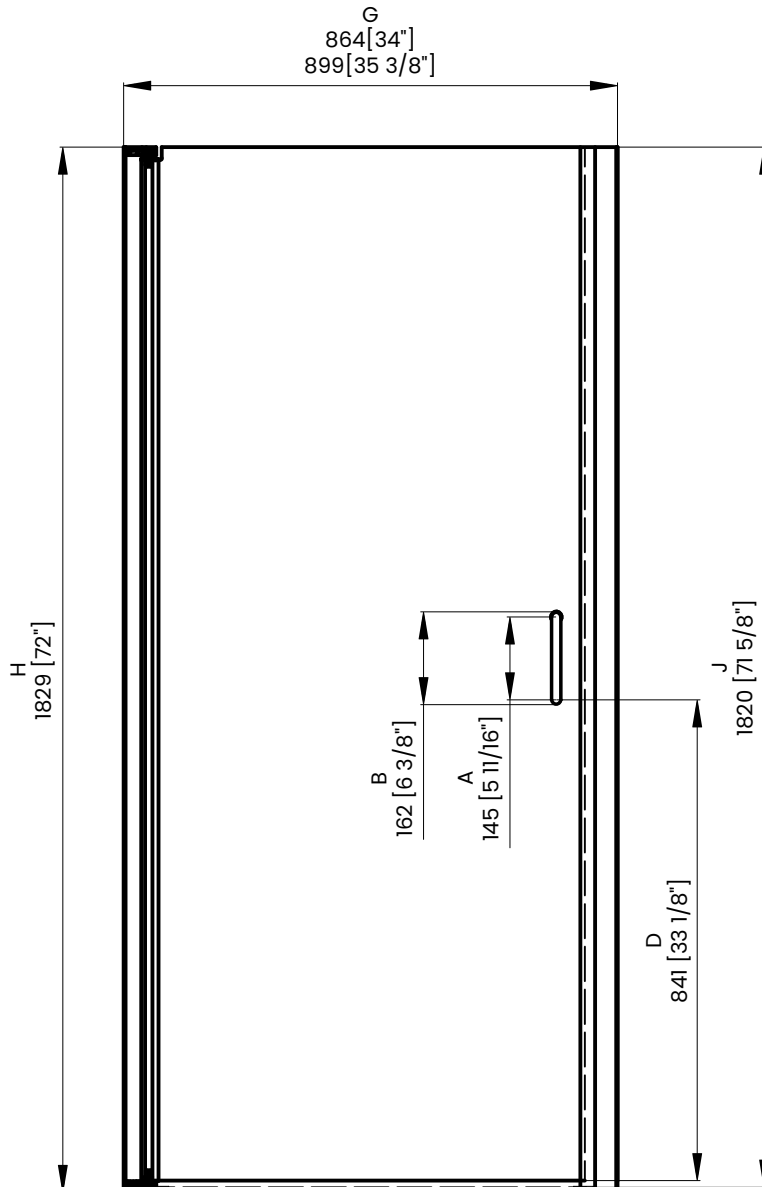

Measurements	
<b>A</b>	Distance Between Handle Holes
<b>B</b>	Handle Length
<b>C</b>	Distance Between Handle Holes To The Side
<b>D</b>	Distance Between Handle Holes To The Bottom
<b>F</b>	Door Opening
<b>G</b>	Min/Max Shower Door Width Max Out Of Plumb Adjustment: 1 3/8"
<b>H</b>	Shower Door Height
<b>J</b>	Walk Through Opening Height

Measurements provided are in mm and inches.

Measurements	
<b>A</b>	Distance Between Handle Holes
<b>B</b>	Handle Length
<b>C</b>	Distance Between Handle Holes To The Side
<b>D</b>	Distance Between Handle Holes To The Bottom
<b>F</b>	Door Opening
<b>G</b>	Min/Max Shower Door Width Max Out Of Plumb Adjustment: 1 3/8"
<b>H</b>	Shower Door Height
<b>J</b>	Walk Through Opening Height

Measurements provided are in mm and inches.