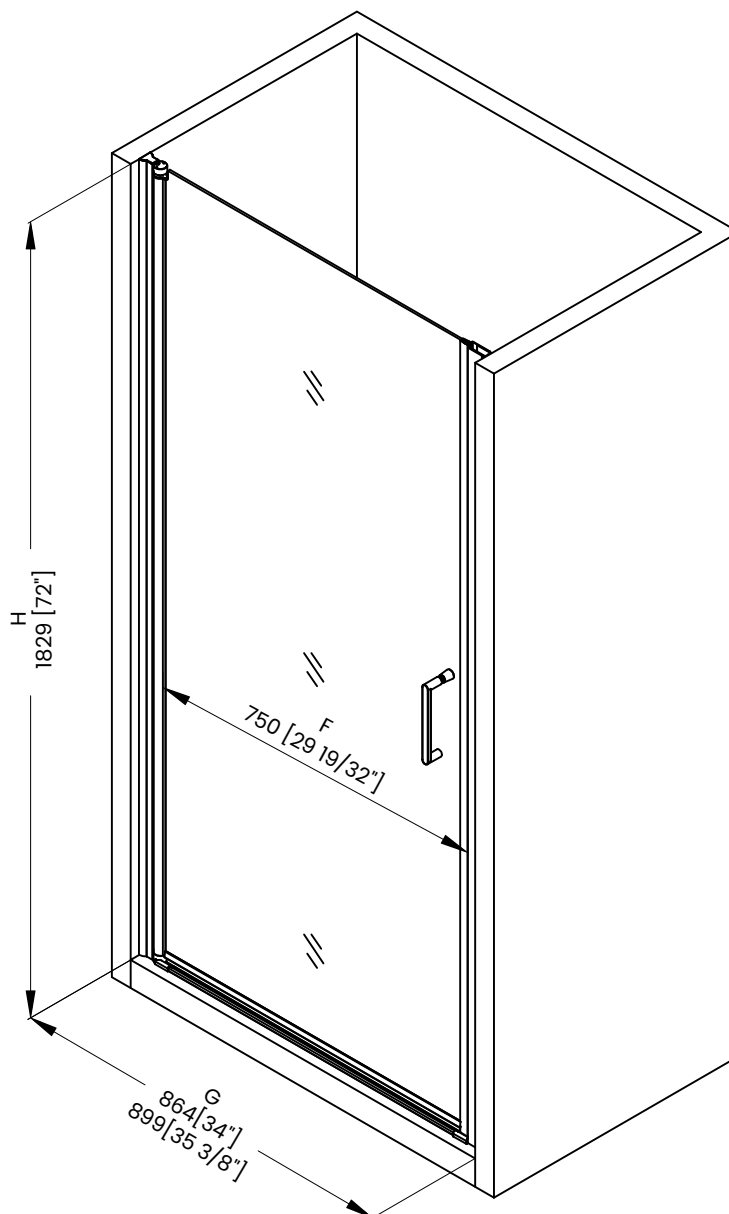

Measurements	
<b>A</b>	Distance Between Handle Holes
<b>B</b>	Handle Length
<b>C</b>	Distance Between Handle Holes To The Side
<b>D</b>	Distance Between Handle Holes To The Bottom
<b>F</b>	Door Opening
<b>G</b>	Min/Max Shower Door Width Max Out Of Plumb Adjustment: 1 3/8"
<b>H</b>	Shower Door Height
<b>J</b>	Walk Through Opening Height

Measurements provided are in mm and inches.

Measurements	
<b>A</b>	Distance Between Handle Holes
<b>B</b>	Handle Length
<b>C</b>	Distance Between Handle Holes To The Side
<b>D</b>	Distance Between Handle Holes To The Bottom
<b>F</b>	Door Opening
<b>G</b>	Min/Max Shower Door Width Max Out Of Plumb Adjustment: 1 3/8"
<b>H</b>	Shower Door Height
<b>J</b>	Walk Through Opening Height

Measurements provided are in mm and inches.