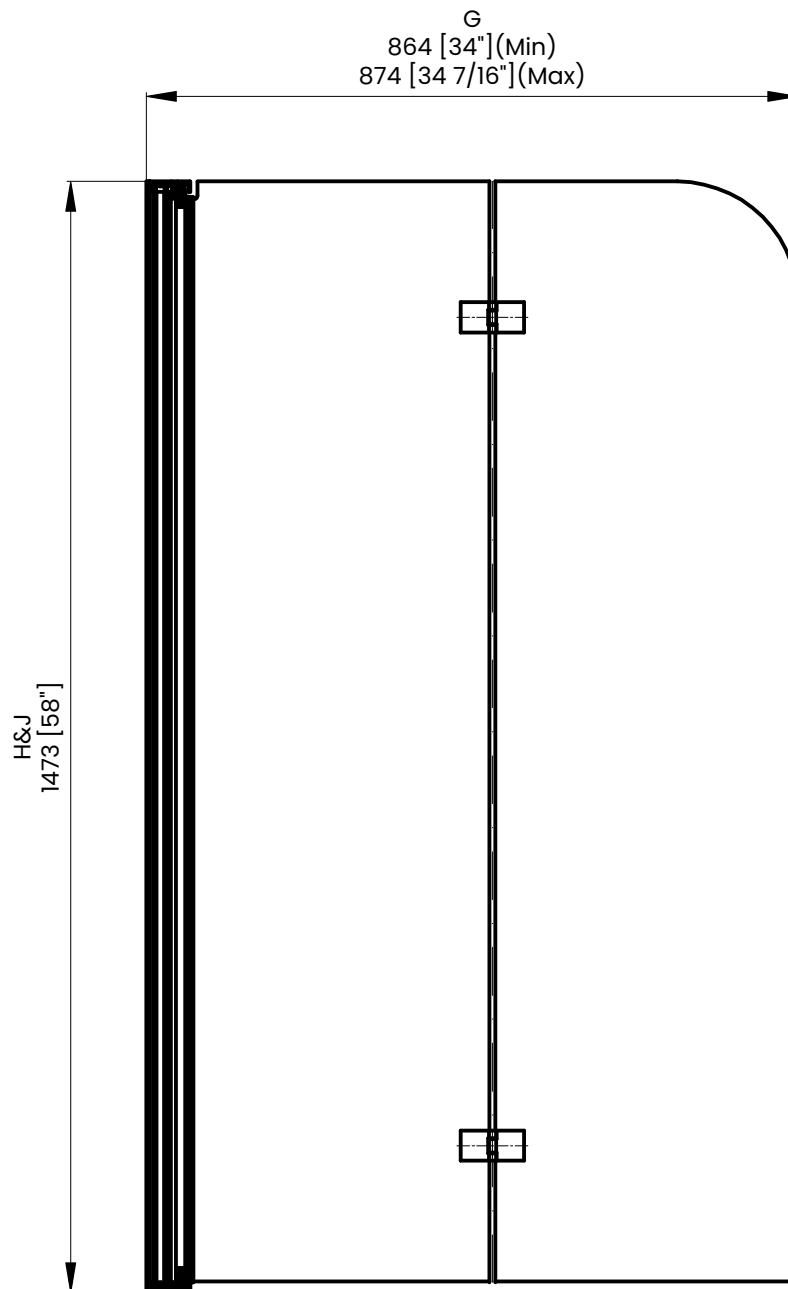

Measurements	
G	Min/Max Shower Door Width Max Out Of Plumb Adjustment: 7/16"
H	Shower Door Height
J	Walk Through Opening Height

Measurements provided are in mm and inches.

Measurements	
G	Min/Max Shower Door Width Max Out Of Plumb Adjustment: 7/16"
H	Shower Door Height
J	Walk Through Opening Height

Measurements provided are in mm and inches.

Measurements	
G	Min/Max Shower Door Width Max Out Of Plumb Adjustment: 7/16"
H	Shower Door Height
J	Walk Through Opening Height

Measurements provided are in mm and inches.