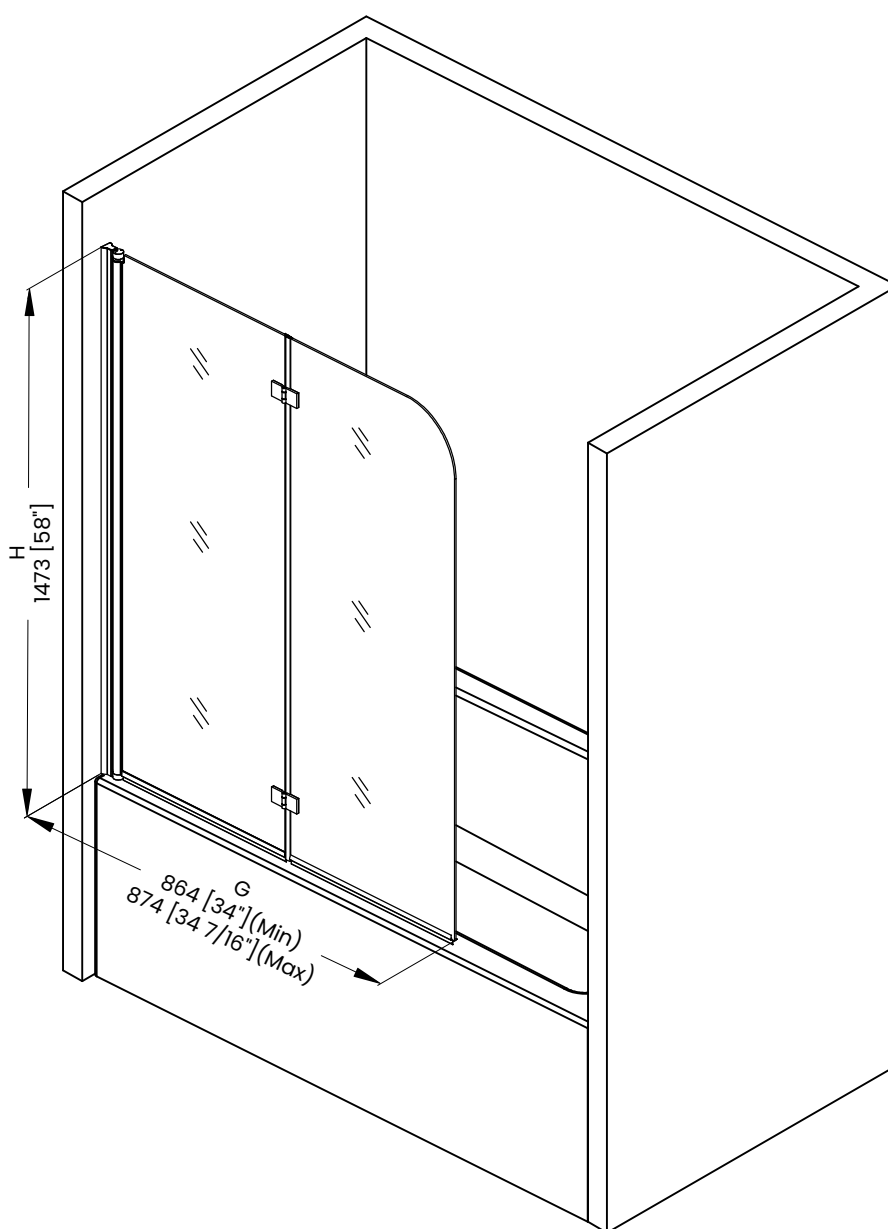

Measurements	
G	Min/Max Shower Door Width Max Out Of Plumb Adjustment: 7/16"
H	Shower Door Height
J	Walk Through Opening Height

Measurements provided are in mm and inches.

Measurements	
G	Min/Max Shower Door Width Max Out Of Plumb Adjustment: 7/16"
H	Shower Door Height
J	Walk Through Opening Height

Measurements provided are in mm and inches.

Measurements	
G	Min/Max Shower Door Width Max Out Of Plumb Adjustment: 7/16"
H	Shower Door Height
J	Walk Through Opening Height

Measurements provided are in mm and inches.