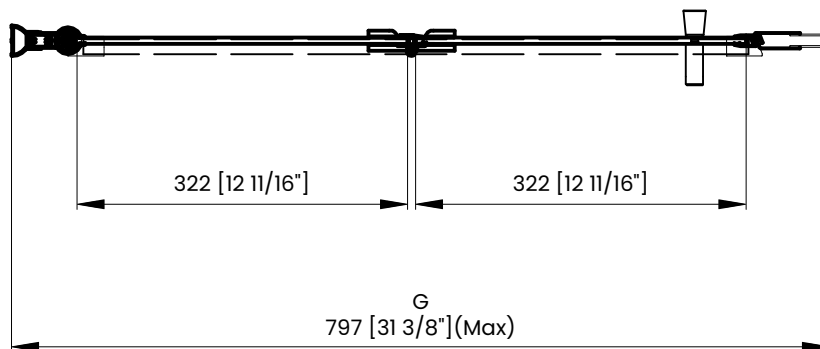

| Measurements | |
|--------------|--|
| A | Distance Between Handle Holes |
| B | Handle Length |
| C | Distance Between Handle Holes To The Side |
| D | Distance Between Handle Holes To The Bottom |
| F | Door Opening |
| G | Min/Max Shower Door Width Max Out Of Plumb Adjustment: 1 3/8" |
| H | Shower Door Height |
| J | Walk Through Opening Height |

Measurements provided are in mm and inches.

| Measurements | |
|--------------|--|
| A | Distance Between Handle Holes |
| B | Handle Length |
| C | Distance Between Handle Holes To The Side |
| D | Distance Between Handle Holes To The Bottom |
| F | Door Opening |
| G | Min/Max Shower Door Width Max Out Of Plumb Adjustment: 1 3/8" |
| H | Shower Door Height |
| J | Walk Through Opening Height |

Measurements provided are in mm and inches.