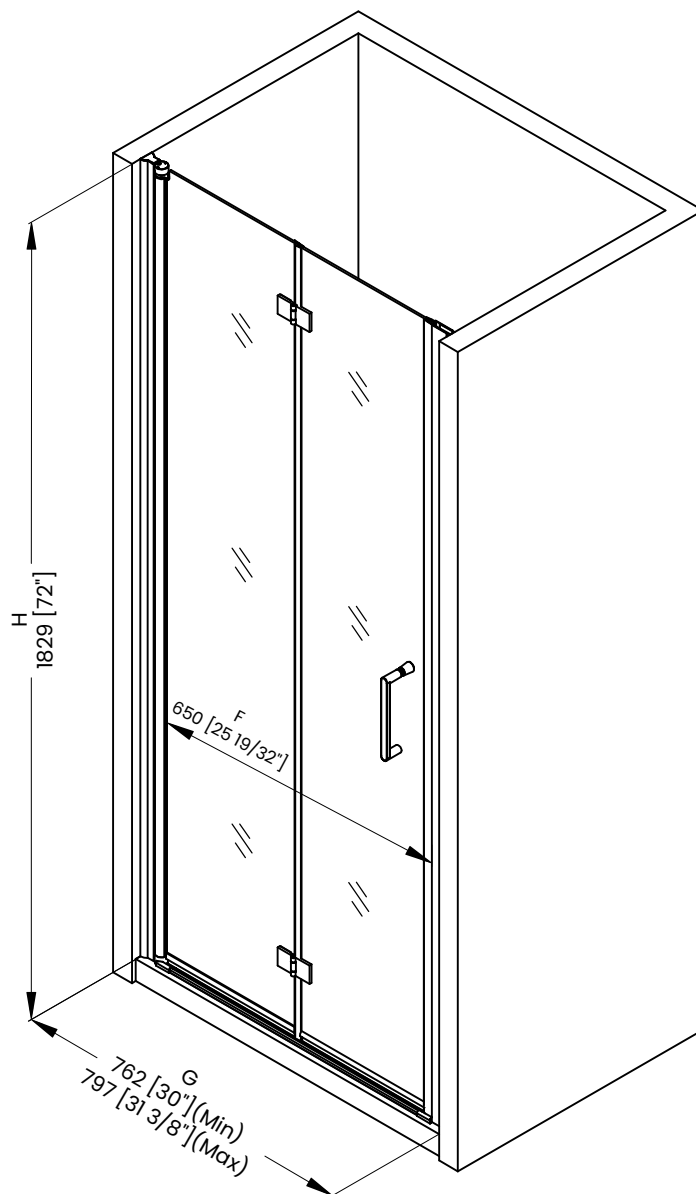

| Measurements | |
|--------------|--|
| A | Distance Between Handle Holes |
| B | Handle Length |
| C | Distance Between Handle Holes To The Side |
| D | Distance Between Handle Holes To The Bottom |
| F | Door Opening |
| G | Min/Max Shower Door Width Max Out Of Plumb Adjustment: 1 3/8" |
| H | Shower Door Height |
| J | Walk Through Opening Height |

Measurements provided are in mm and inches.

| Measurements | |
|--------------|--|
| A | Distance Between Handle Holes |
| B | Handle Length |
| C | Distance Between Handle Holes To The Side |
| D | Distance Between Handle Holes To The Bottom |
| F | Door Opening |
| G | Min/Max Shower Door Width Max Out Of Plumb Adjustment: 1 3/8" |
| H | Shower Door Height |
| J | Walk Through Opening Height |

Measurements provided are in mm and inches.