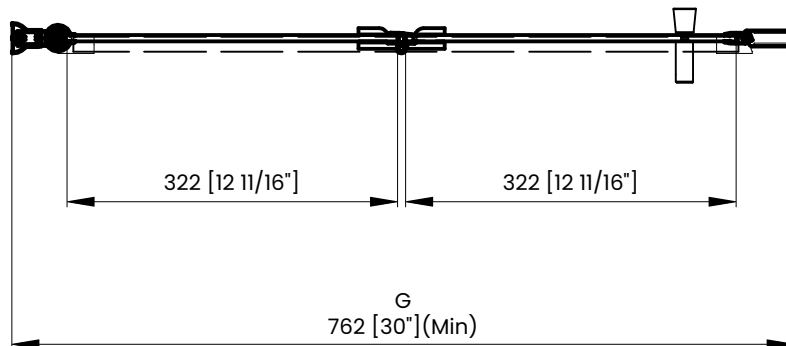

| Measurements | |
|--------------|--|
| A | Distance Between Handle Holes |
| B | Handle Length |
| C | Distance Between Handle Holes To The Side |
| D | Distance Between Handle Holes To The Bottom |
| F | Door Opening |
| G | Min/Max Shower Door Width Max Out Of Plumb Adjustment: 1 3/8" |
| H | Shower Door Height |
| J | Walk Through Opening Height |

Measurements provided are in mm and inches.

| Measurements | |
|--------------|--|
| A | Distance Between Handle Holes |
| B | Handle Length |
| C | Distance Between Handle Holes To The Side |
| D | Distance Between Handle Holes To The Bottom |
| F | Door Opening |
| G | Min/Max Shower Door Width Max Out Of Plumb Adjustment: 1 3/8" |
| H | Shower Door Height |
| J | Walk Through Opening Height |

Measurements provided are in mm and inches.