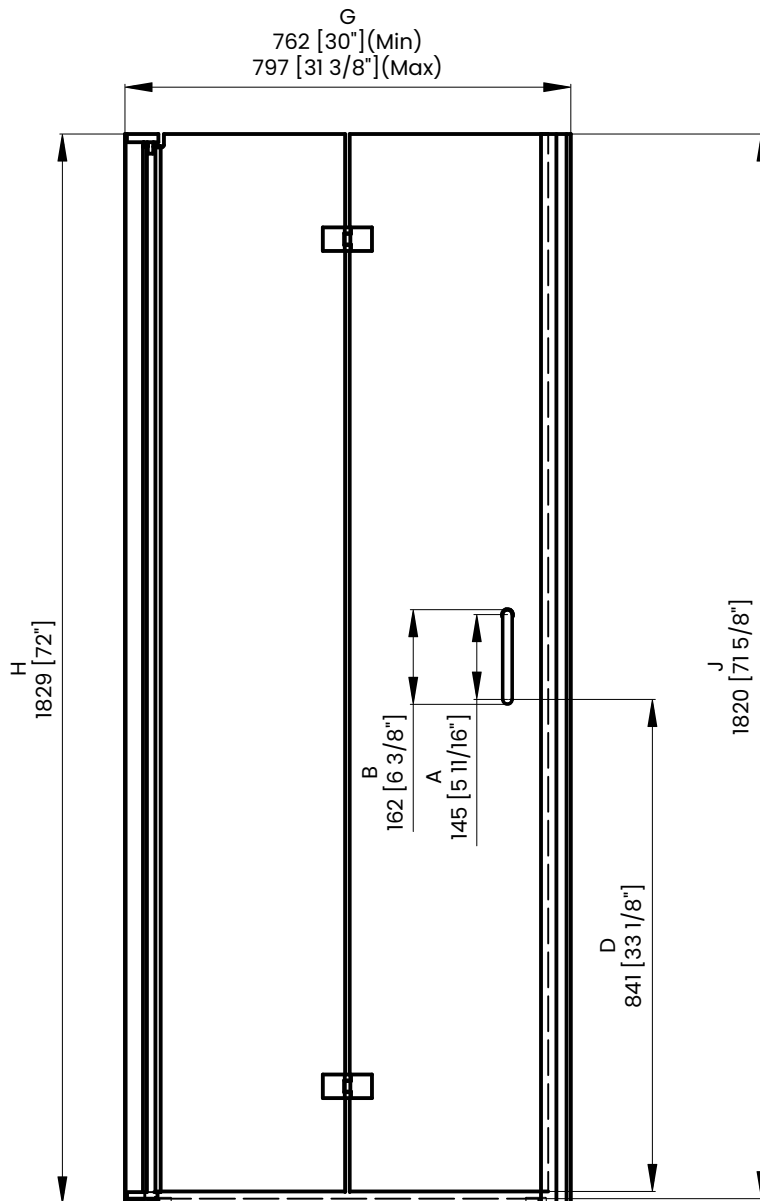

| Measurements | |
|--------------|--|
| A | Distance Between Handle Holes |
| B | Handle Length |
| C | Distance Between Handle Holes To The Side |
| D | Distance Between Handle Holes To The Bottom |
| F | Door Opening |
| G | Min/Max Shower Door Width Max Out Of Plumb Adjustment: 1 3/8" |
| H | Shower Door Height |
| J | Walk Through Opening Height |

Measurements provided are in mm and inches.

| Measurements | |
|--------------|--|
| A | Distance Between Handle Holes |
| B | Handle Length |
| C | Distance Between Handle Holes To The Side |
| D | Distance Between Handle Holes To The Bottom |
| F | Door Opening |
| G | Min/Max Shower Door Width Max Out Of Plumb Adjustment: 1 3/8" |
| H | Shower Door Height |
| J | Walk Through Opening Height |

Measurements provided are in mm and inches.