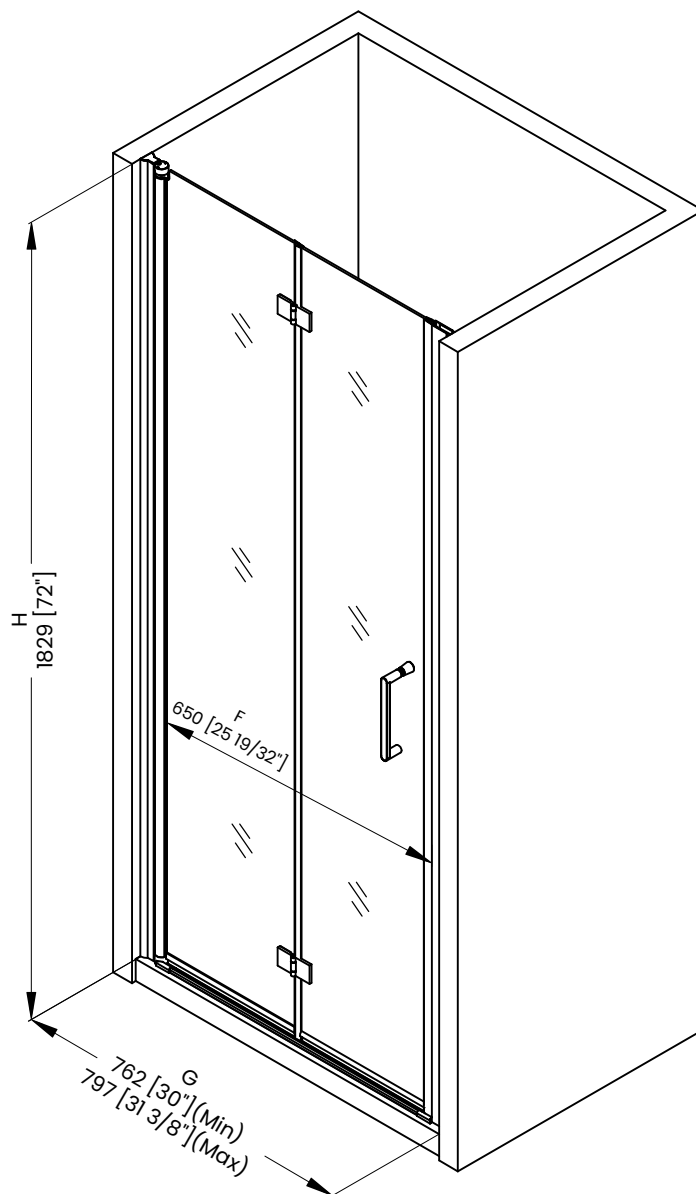

Measurements	
<b>A</b>	Distance Between Handle Holes
<b>B</b>	Handle Length
<b>C</b>	Distance Between Handle Holes To The Side
<b>D</b>	Distance Between Handle Holes To The Bottom
<b>F</b>	Door Opening
<b>G</b>	Min/Max Shower Door Width Max Out Of Plumb Adjustment: 1 3/8"
<b>H</b>	Shower Door Height
<b>J</b>	Walk Through Opening Height

Measurements provided are in mm and inches.

Measurements	
<b>A</b>	Distance Between Handle Holes
<b>B</b>	Handle Length
<b>C</b>	Distance Between Handle Holes To The Side
<b>D</b>	Distance Between Handle Holes To The Bottom
<b>F</b>	Door Opening
<b>G</b>	Min/Max Shower Door Width Max Out Of Plumb Adjustment: 1 3/8"
<b>H</b>	Shower Door Height
<b>J</b>	Walk Through Opening Height

Measurements provided are in mm and inches.