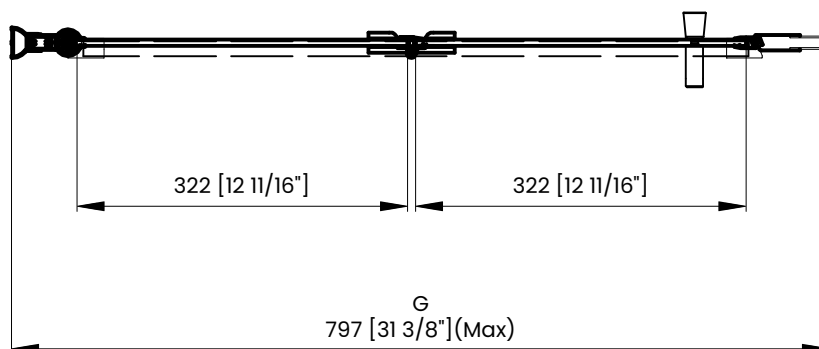

Measurements	
<b>A</b>	Distance Between Handle Holes
<b>B</b>	Handle Length
<b>C</b>	Distance Between Handle Holes To The Side
<b>D</b>	Distance Between Handle Holes To The Bottom
<b>F</b>	Door Opening
<b>G</b>	Min/Max Shower Door Width Max Out Of Plumb Adjustment: 1 3/8"
<b>H</b>	Shower Door Height
<b>J</b>	Walk Through Opening Height

Measurements provided are in mm and inches.

Measurements	
<b>A</b>	Distance Between Handle Holes
<b>B</b>	Handle Length
<b>C</b>	Distance Between Handle Holes To The Side
<b>D</b>	Distance Between Handle Holes To The Bottom
<b>F</b>	Door Opening
<b>G</b>	Min/Max Shower Door Width Max Out Of Plumb Adjustment: 1 3/8"
<b>H</b>	Shower Door Height
<b>J</b>	Walk Through Opening Height

Measurements provided are in mm and inches.