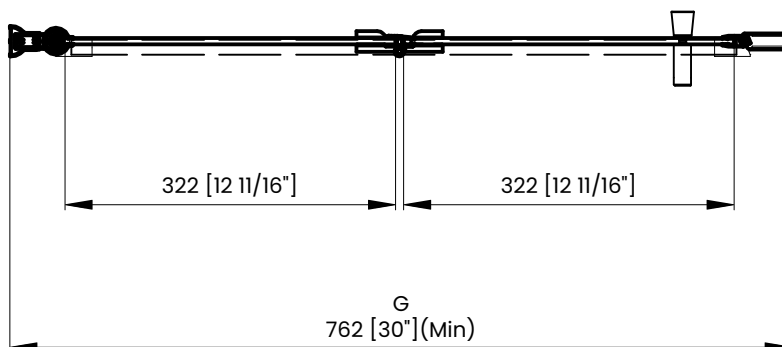

Measurements	
<b>A</b>	Distance Between Handle Holes
<b>B</b>	Handle Length
<b>C</b>	Distance Between Handle Holes To The Side
<b>D</b>	Distance Between Handle Holes To The Bottom
<b>F</b>	Door Opening
<b>G</b>	Min/Max Shower Door Width Max Out Of Plumb Adjustment: 1 3/8"
<b>H</b>	Shower Door Height
<b>J</b>	Walk Through Opening Height

Measurements provided are in mm and inches.

Measurements	
<b>A</b>	Distance Between Handle Holes
<b>B</b>	Handle Length
<b>C</b>	Distance Between Handle Holes To The Side
<b>D</b>	Distance Between Handle Holes To The Bottom
<b>F</b>	Door Opening
<b>G</b>	Min/Max Shower Door Width Max Out Of Plumb Adjustment: 1 3/8"
<b>H</b>	Shower Door Height
<b>J</b>	Walk Through Opening Height

Measurements provided are in mm and inches.