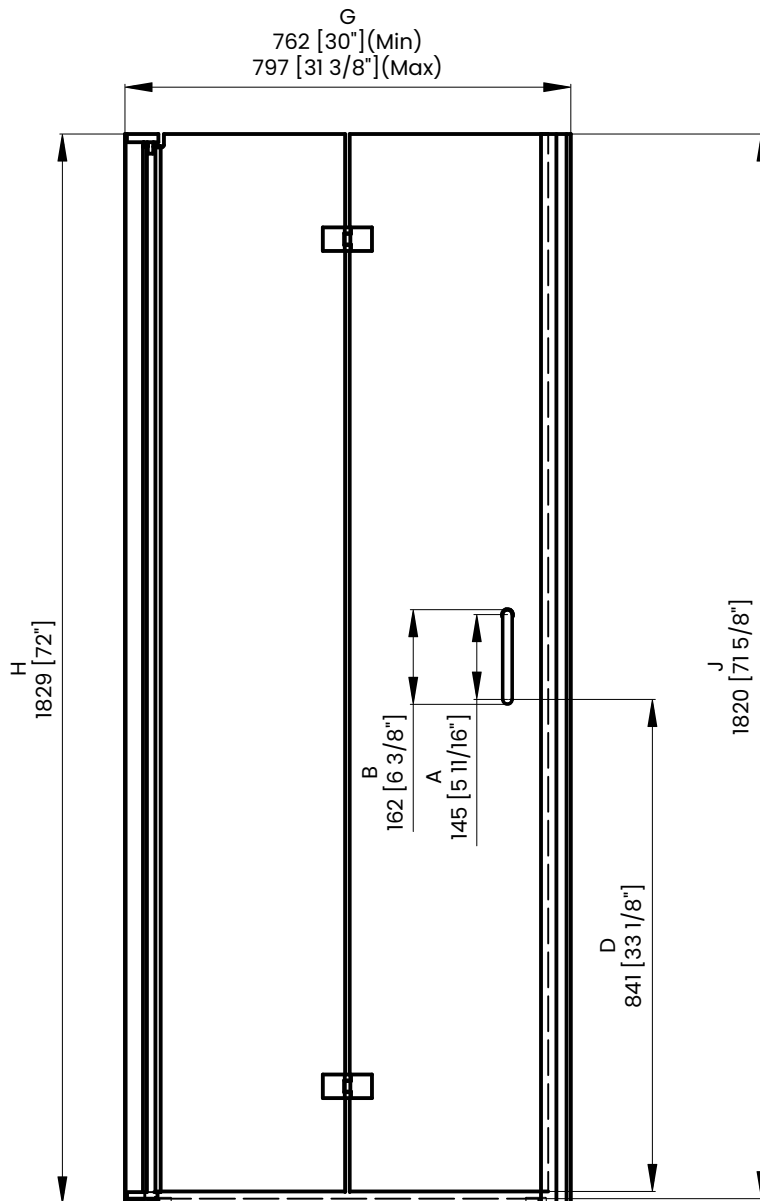

Measurements	
<b>A</b>	Distance Between Handle Holes
<b>B</b>	Handle Length
<b>C</b>	Distance Between Handle Holes To The Side
<b>D</b>	Distance Between Handle Holes To The Bottom
<b>F</b>	Door Opening
<b>G</b>	Min/Max Shower Door Width Max Out Of Plumb Adjustment: 1 3/8"
<b>H</b>	Shower Door Height
<b>J</b>	Walk Through Opening Height

Measurements provided are in mm and inches.

Measurements	
<b>A</b>	Distance Between Handle Holes
<b>B</b>	Handle Length
<b>C</b>	Distance Between Handle Holes To The Side
<b>D</b>	Distance Between Handle Holes To The Bottom
<b>F</b>	Door Opening
<b>G</b>	Min/Max Shower Door Width Max Out Of Plumb Adjustment: 1 3/8"
<b>H</b>	Shower Door Height
<b>J</b>	Walk Through Opening Height

Measurements provided are in mm and inches.