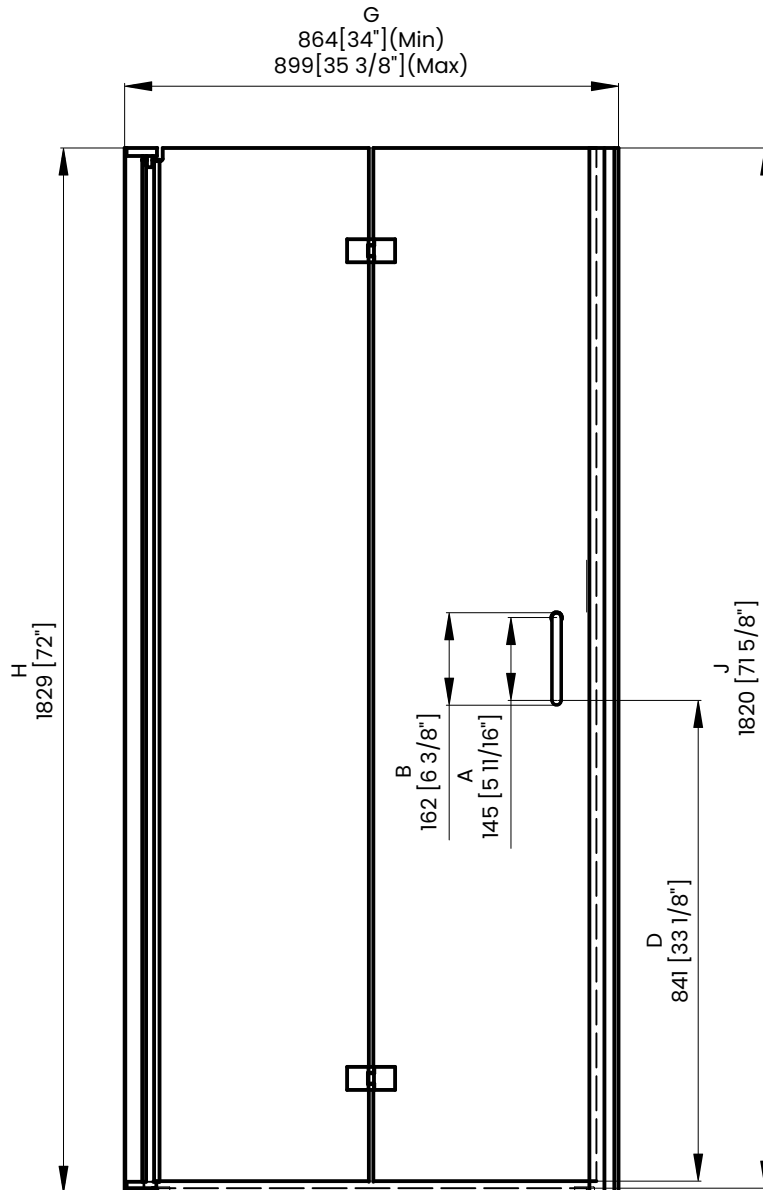

Measurements	
A	Distance Between Handle Holes
B	Handle Length
C	Distance Between Handle Holes To The Side
D	Distance Between Handle Holes To The Bottom
F	Door Opening
G	Min/Max Shower Door Width Max Out Of Plumb Adjustment: 1 3/8"
H	Shower Door Height
J	Walk Through Opening Height

Measurements provided are in mm and inches.

Measurements	
A	Distance Between Handle Holes
B	Handle Length
C	Distance Between Handle Holes To The Side
D	Distance Between Handle Holes To The Bottom
F	Door Opening
G	Min/Max Shower Door Width Max Out Of Plumb Adjustment: 1 3/8"
H	Shower Door Height
J	Walk Through Opening Height

Measurements provided are in mm and inches.