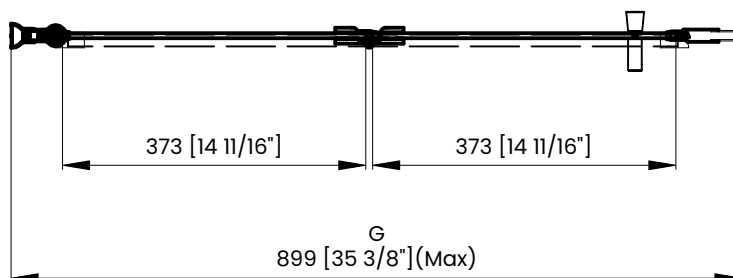

Measurements	
A	Distance Between Handle Holes
B	Handle Length
C	Distance Between Handle Holes To The Side
D	Distance Between Handle Holes To The Bottom
F	Door Opening
G	Min/Max Shower Door Width Max Out Of Plumb Adjustment: 1 3/8"
H	Shower Door Height
J	Walk Through Opening Height

Measurements provided are in mm and inches.

Measurements	
A	Distance Between Handle Holes
B	Handle Length
C	Distance Between Handle Holes To The Side
D	Distance Between Handle Holes To The Bottom
F	Door Opening
G	Min/Max Shower Door Width Max Out Of Plumb Adjustment: 1 3/8"
H	Shower Door Height
J	Walk Through Opening Height

Measurements provided are in mm and inches.