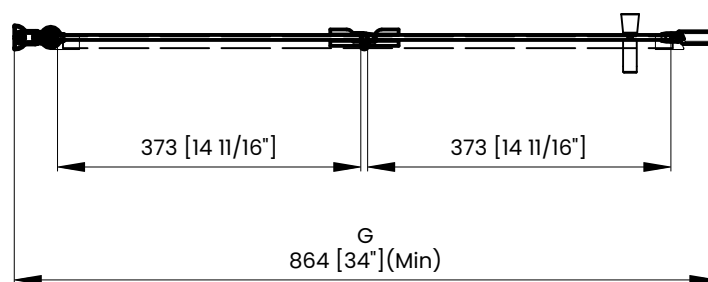

Measurements	
A	Distance Between Handle Holes
B	Handle Length
C	Distance Between Handle Holes To The Side
D	Distance Between Handle Holes To The Bottom
F	Door Opening
G	Min/Max Shower Door Width Max Out Of Plumb Adjustment: 1 3/8"
H	Shower Door Height
J	Walk Through Opening Height

Measurements provided are in mm and inches.

Measurements	
A	Distance Between Handle Holes
B	Handle Length
C	Distance Between Handle Holes To The Side
D	Distance Between Handle Holes To The Bottom
F	Door Opening
G	Min/Max Shower Door Width Max Out Of Plumb Adjustment: 1 3/8"
H	Shower Door Height
J	Walk Through Opening Height

Measurements provided are in mm and inches.