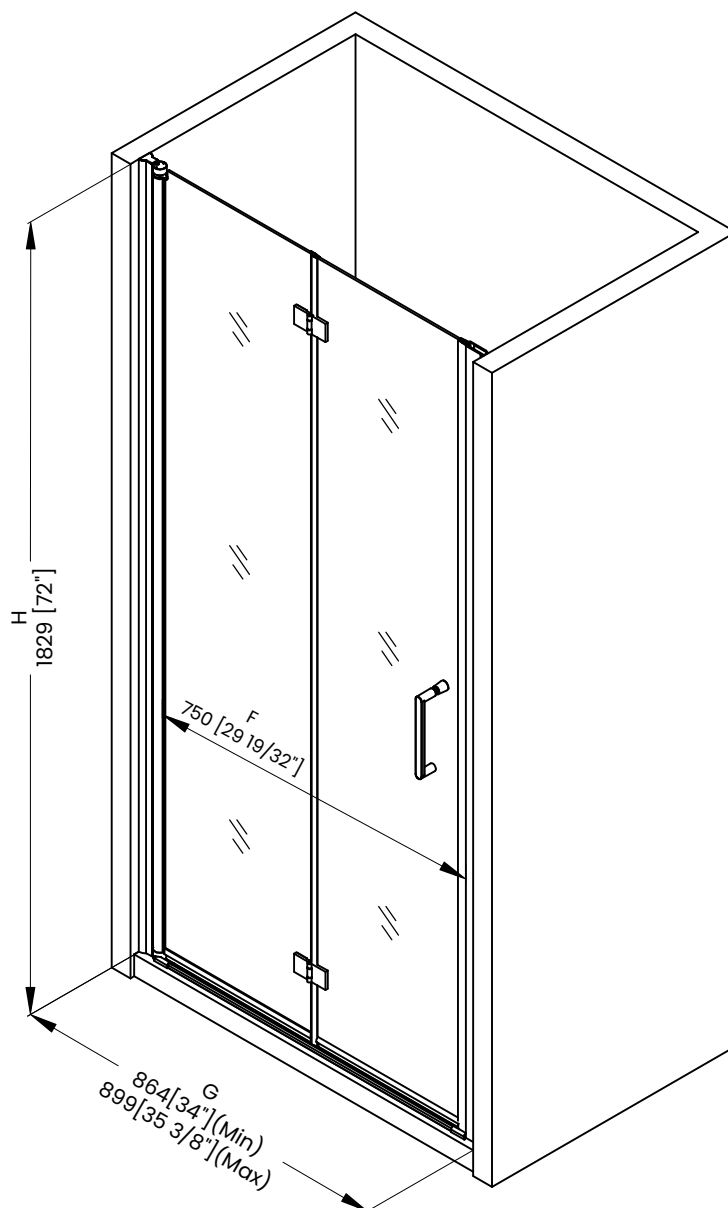

Measurements	
A	Distance Between Handle Holes
B	Handle Length
C	Distance Between Handle Holes To The Side
D	Distance Between Handle Holes To The Bottom
F	Door Opening
G	Min/Max Shower Door Width Max Out Of Plumb Adjustment: 1 3/8"
H	Shower Door Height
J	Walk Through Opening Height

Measurements provided are in mm and inches.

Measurements	
A	Distance Between Handle Holes
B	Handle Length
C	Distance Between Handle Holes To The Side
D	Distance Between Handle Holes To The Bottom
F	Door Opening
G	Min/Max Shower Door Width Max Out Of Plumb Adjustment: 1 3/8"
H	Shower Door Height
J	Walk Through Opening Height

Measurements provided are in mm and inches.