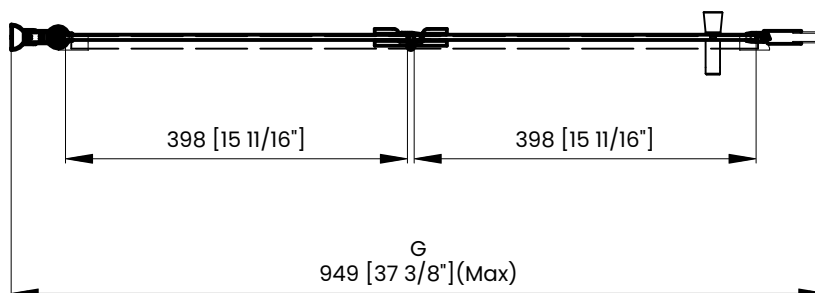

Measurements	
A	Distance Between Handle Holes
B	Handle Length
C	Distance Between Handle Holes To The Side
D	Distance Between Handle Holes To The Bottom
F	Min/Max Walk-In Width
G	Min/Max Shower Door Width Max Out Of Plumb Adjustment: 1 3/8"
H	Shower Door Height
J	Walk Through Opening Height

Measurements provided are in mm and inches.

Measurements	
A	Distance Between Handle Holes
B	Handle Length
C	Distance Between Handle Holes To The Side
D	Distance Between Handle Holes To The Bottom
F	Min/Max Walk-In Width
G	Min/Max Shower Door Width Max Out Of Plumb Adjustment: 1 3/8"
H	Shower Door Height
J	Walk Through Opening Height

Measurements provided are in mm and inches.