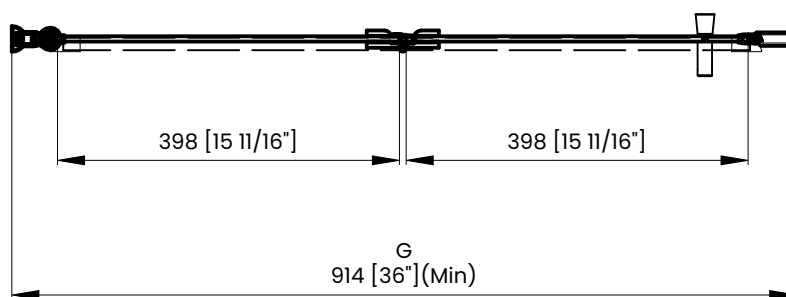

Measurements	
A	Distance Between Handle Holes
B	Handle Length
C	Distance Between Handle Holes To The Side
D	Distance Between Handle Holes To The Bottom
F	Min/Max Walk-In Width
G	Min/Max Shower Door Width Max Out Of Plumb Adjustment: 1 3/8"
H	Shower Door Height
J	Walk Through Opening Height

Measurements provided are in mm and inches.

Measurements	
A	Distance Between Handle Holes
B	Handle Length
C	Distance Between Handle Holes To The Side
D	Distance Between Handle Holes To The Bottom
F	Min/Max Walk-In Width
G	Min/Max Shower Door Width Max Out Of Plumb Adjustment: 1 3/8"
H	Shower Door Height
J	Walk Through Opening Height

Measurements provided are in mm and inches.