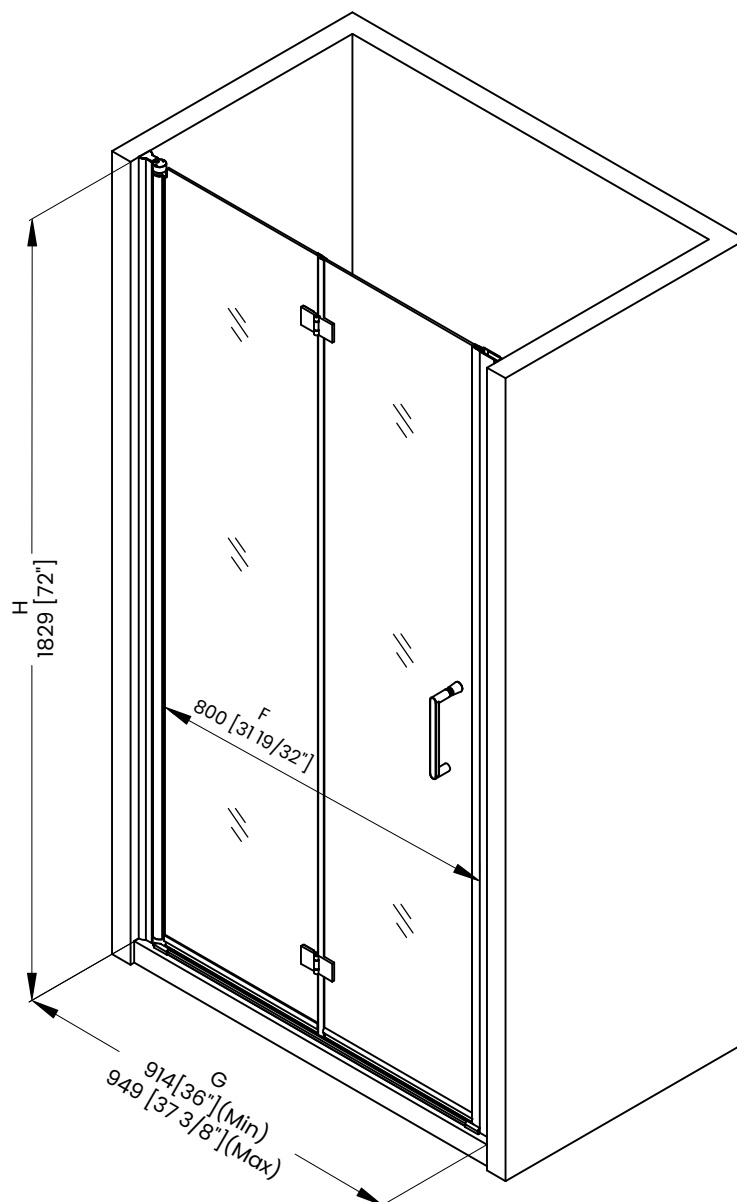

Measurements	
A	Distance Between Handle Holes
B	Handle Length
C	Distance Between Handle Holes To The Side
D	Distance Between Handle Holes To The Bottom
F	Min/Max Walk-In Width
G	Min/Max Shower Door Width Max Out Of Plumb Adjustment: 1 3/8"
H	Shower Door Height
J	Walk Through Opening Height

Measurements provided are in mm and inches.

Measurements	
A	Distance Between Handle Holes
B	Handle Length
C	Distance Between Handle Holes To The Side
D	Distance Between Handle Holes To The Bottom
F	Min/Max Walk-In Width
G	Min/Max Shower Door Width Max Out Of Plumb Adjustment: 1 3/8"
H	Shower Door Height
J	Walk Through Opening Height

Measurements provided are in mm and inches.