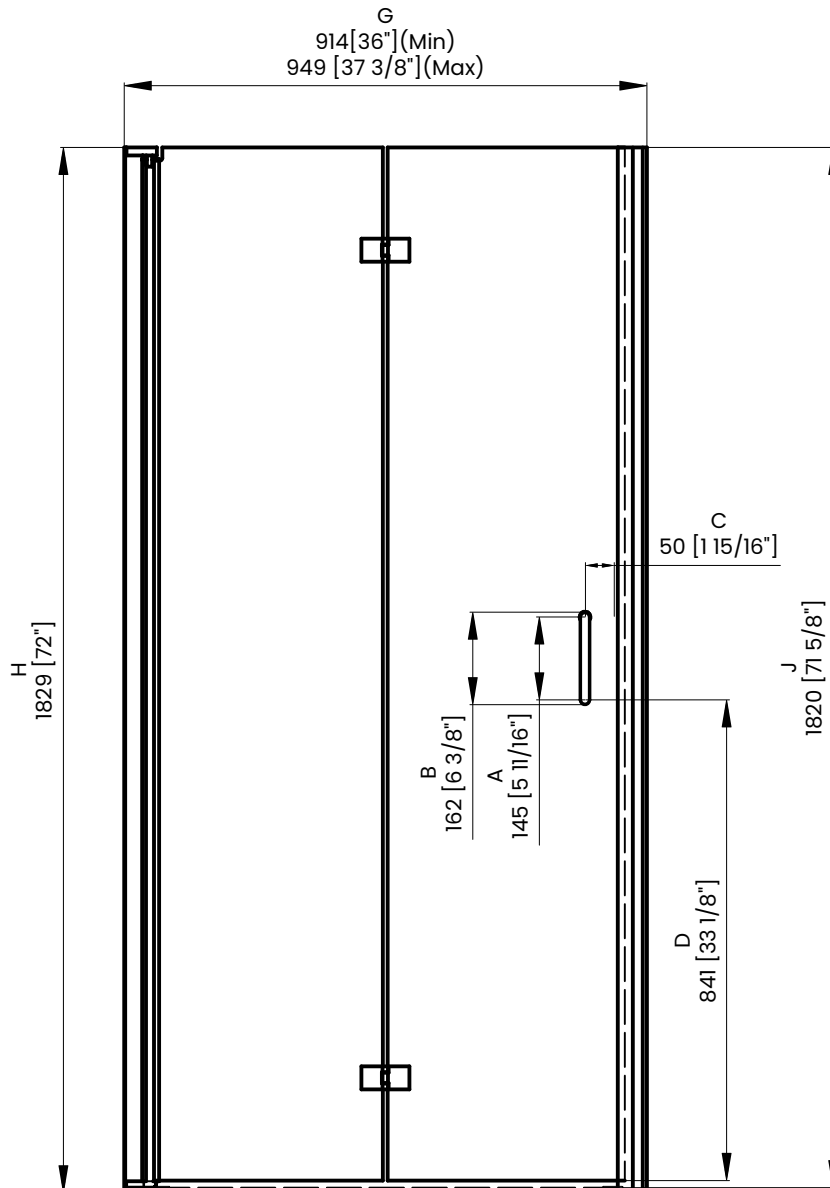

Measurements	
A	Distance Between Handle Holes
B	Handle Length
C	Distance Between Handle Holes To The Side
D	Distance Between Handle Holes To The Bottom
F	Min/Max Walk-In Width
G	Min/Max Shower Door Width Max Out Of Plumb Adjustment: 1 3/8"
H	Shower Door Height
J	Walk Through Opening Height

Measurements provided are in mm and inches.

Measurements	
A	Distance Between Handle Holes
B	Handle Length
C	Distance Between Handle Holes To The Side
D	Distance Between Handle Holes To The Bottom
F	Min/Max Walk-In Width
G	Min/Max Shower Door Width Max Out Of Plumb Adjustment: 1 3/8"
H	Shower Door Height
J	Walk Through Opening Height

Measurements provided are in mm and inches.