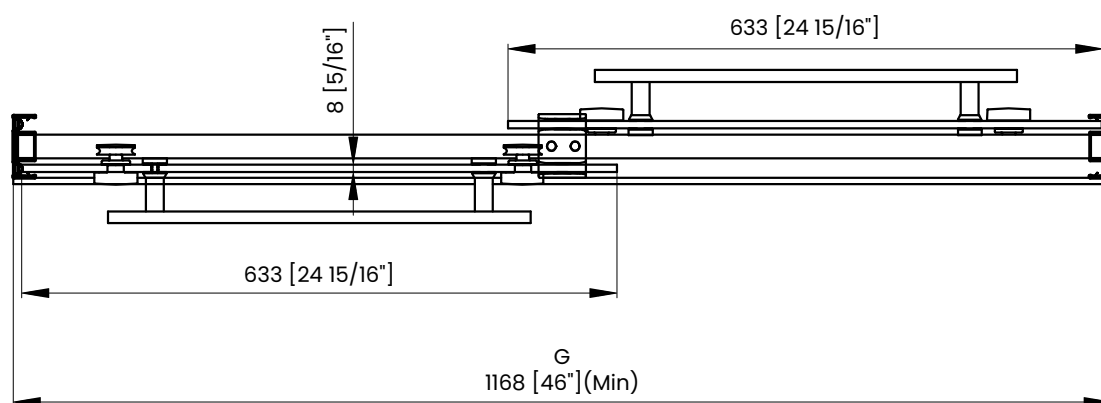

Measurements provided are in mm and inches.

Measurements	
A	Distance Between Handle Holes
B	Handle Length
C	Distance Between Handle Holes To The Side
D	Distance Between Handle Holes To The Bottom
F	Min/Max Walk-In Width
G	Min/Max Shower Door Width
H	Shower Door Height
J	Walk Through Opening Height

Measurements provided are in mm and inches.