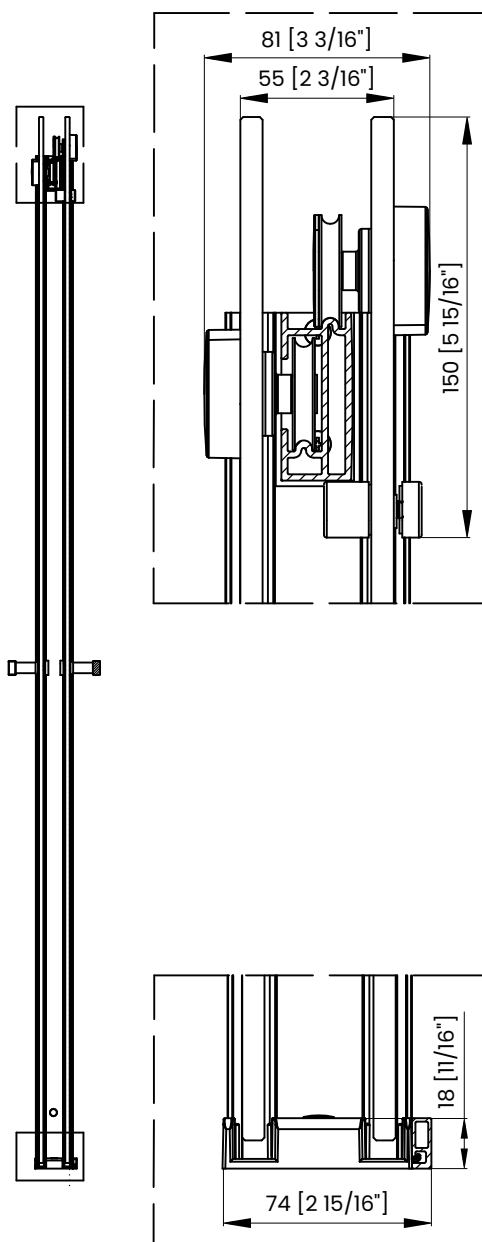

Measurements	
A	Distance Between Handle Holes
B	Handle Length
C	Distance Between Handle Holes To The Side
D	Distance Between Handle Holes To The Bottom
F	Min/Max Walk-In Width
G	Min/Max Shower Door Width
H	Shower Door Height
J	Walk Through Opening Height

Measurements provided are in mm and inches.

Measurements	
A	Distance Between Handle Holes
B	Handle Length
C	Distance Between Handle Holes To The Side
D	Distance Between Handle Holes To The Bottom
F	Min/Max Walk-In Width
G	Min/Max Shower Door Width
H	Shower Door Height
J	Walk Through Opening Height