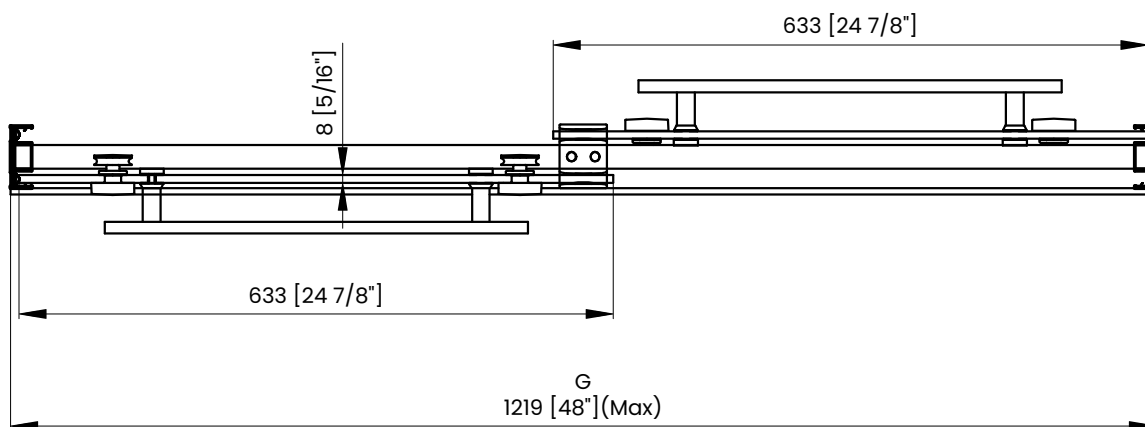

Measurements provided are in mm and inches.

Measurements	
A	Distance Between Handle Holes
B	Handle Length
C	Distance Between Handle Holes To The Side
D	Distance Between Handle Holes To The Bottom
F	Min/Max Walk-In Width
G	Min/Max Shower Door Width
H	Shower Door Height
J	Walk Through Opening Height

Measurements provided are in mm and inches.