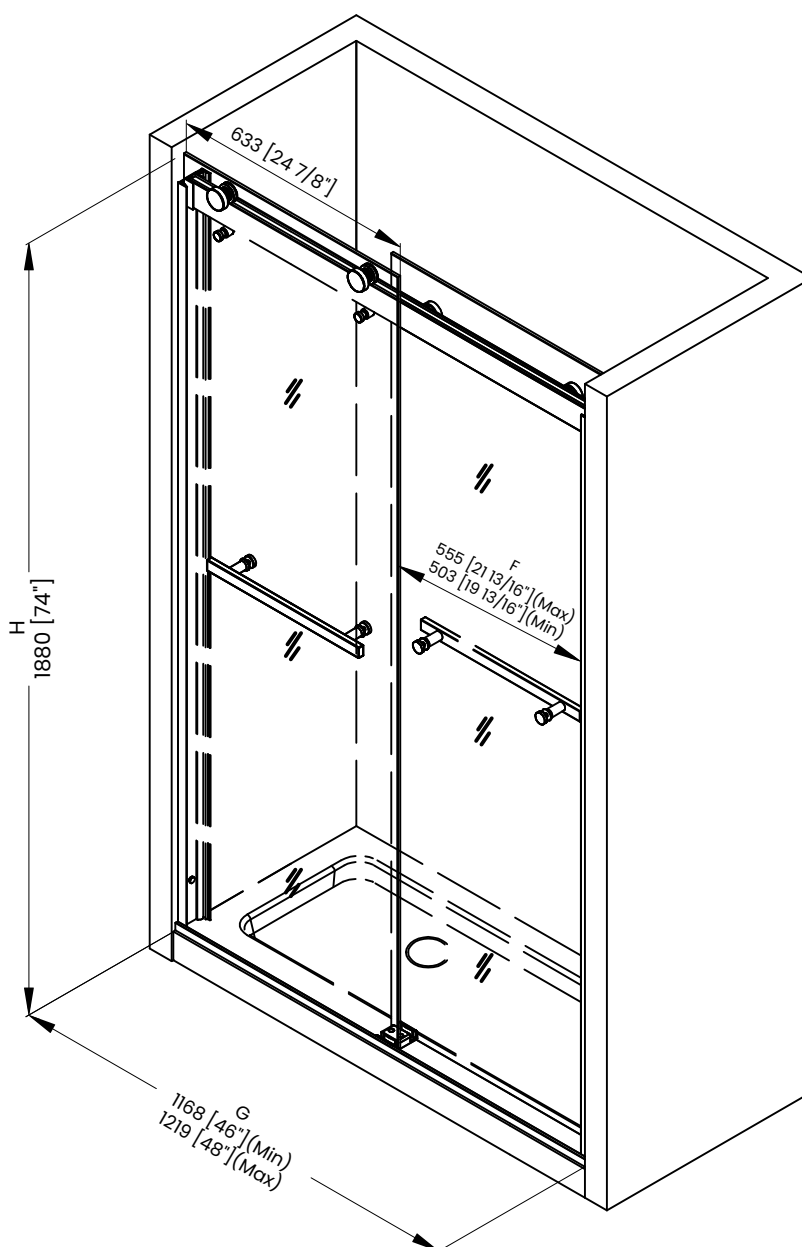

Measurements	
A	Distance Between Handle Holes
B	Handle Length
C	Distance Between Handle Holes To The Side
D	Distance Between Handle Holes To The Bottom
F	Min/Max Walk-In Width
G	Min/Max Shower Door Width
H	Shower Door Height
J	Walk Through Opening Height

Measurements provided are in mm and inches.

Measurements	
A	Distance Between Handle Holes
B	Handle Length
C	Distance Between Handle Holes To The Side
D	Distance Between Handle Holes To The Bottom
F	Min/Max Walk-In Width
G	Min/Max Shower Door Width
H	Shower Door Height
J	Walk Through Opening Height