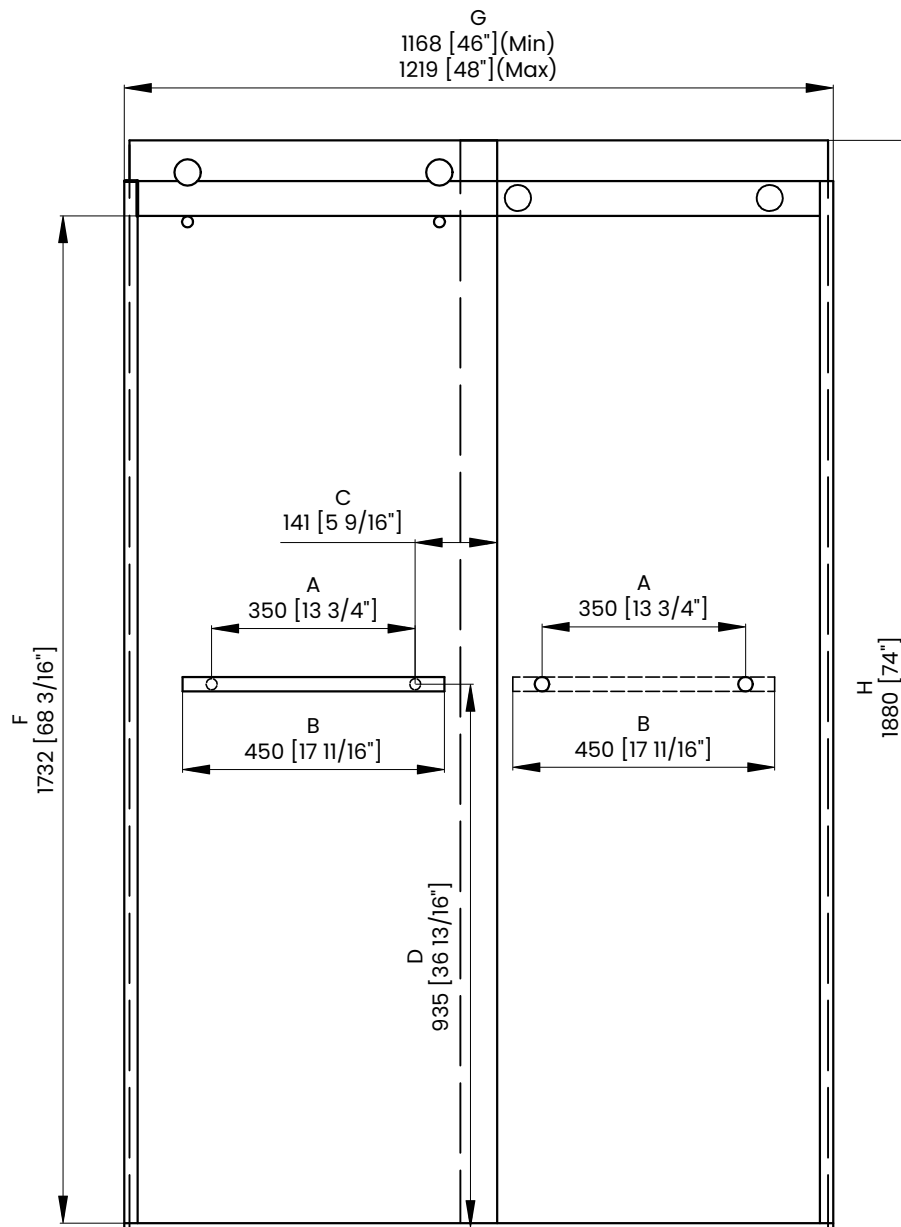

Measurements	
A	Distance Between Handle Holes
B	Handle Length
C	Distance Between Handle Holes To The Side
D	Distance Between Handle Holes To The Bottom
F	Min/Max Walk-In Width
G	Min/Max Shower Door Width
H	Shower Door Height
J	Walk Through Opening Height

Measurements provided are in mm and inches.

Measurements	
A	Distance Between Handle Holes
B	Handle Length
C	Distance Between Handle Holes To The Side
D	Distance Between Handle Holes To The Bottom
F	Min/Max Walk-In Width
G	Min/Max Shower Door Width
H	Shower Door Height
J	Walk Through Opening Height