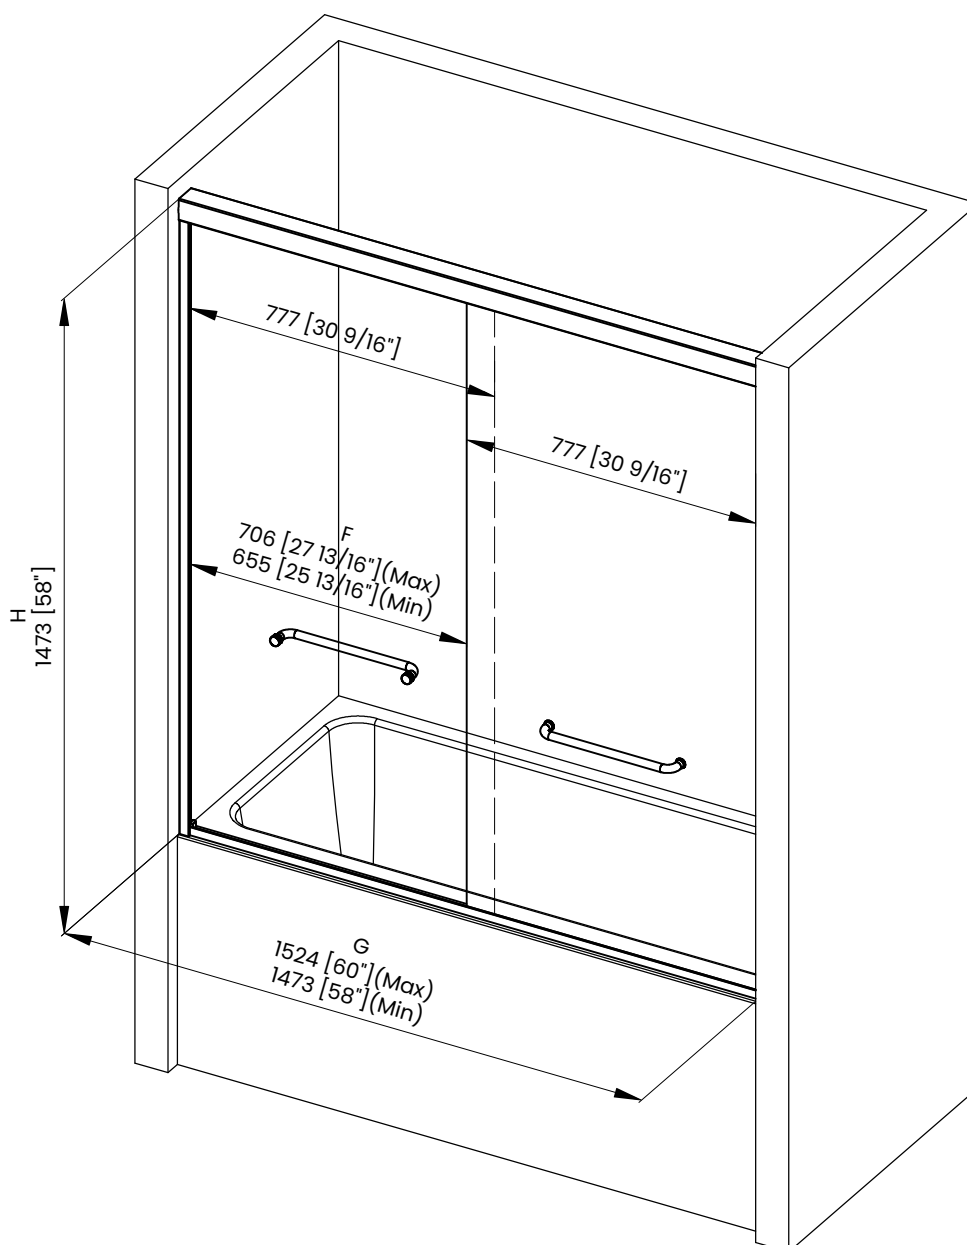

Measurements	
A	Distance Between Handle Holes
B	Handle Length
C	Distance Between Handle Holes To The Side
D	Distance Between Handle Holes To The Bottom
F	Min/Max Walk-In Width
G	Min/Max Shower Door Width
H	Shower Door Height
J	Walk Through Opening Height

Measurements provided are in mm and inches.

Measurements	
A	Distance Between Handle Holes
B	Handle Length
C	Distance Between Handle Holes To The Side
D	Distance Between Handle Holes To The Bottom
F	Min/Max Walk-In Width
G	Min/Max Shower Door Width
H	Shower Door Height
J	Walk Through Opening Height