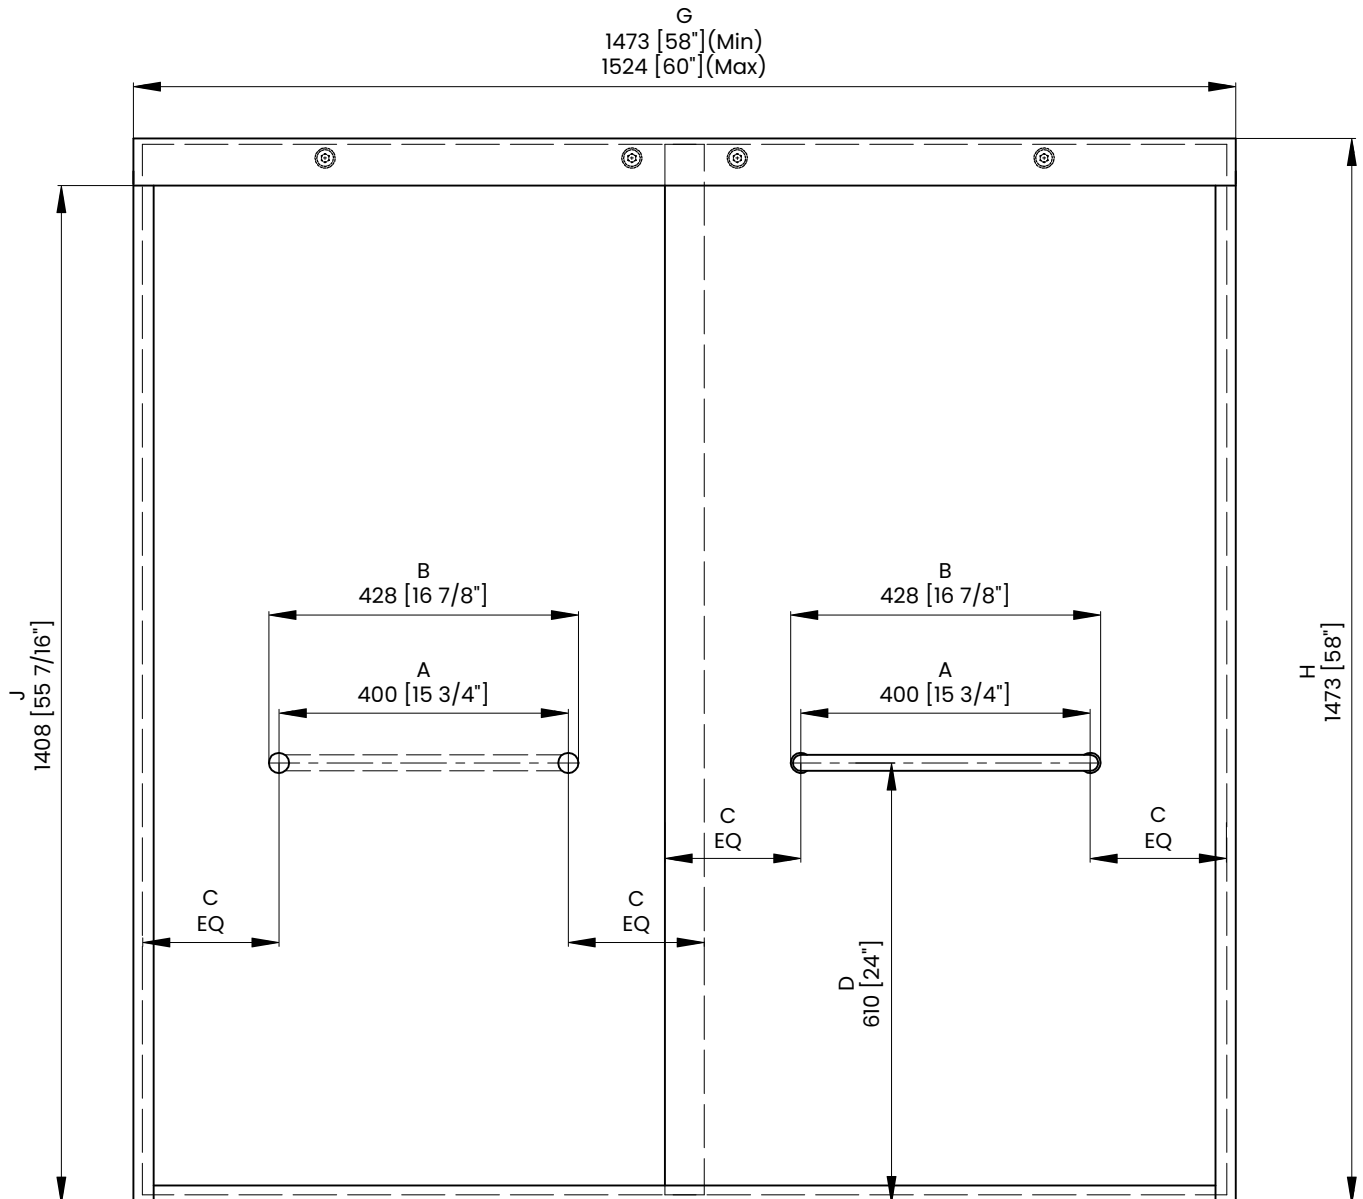

Measurements	
A	Distance Between Handle Holes
B	Handle Length
C	Distance Between Handle Holes To The Side
D	Distance Between Handle Holes To The Bottom
F	Min/Max Walk-In Width
G	Min/Max Shower Door Width
H	Shower Door Height
J	Walk Through Opening Height

Measurements provided are in mm and inches.

Measurements	
A	Distance Between Handle Holes
B	Handle Length
C	Distance Between Handle Holes To The Side
D	Distance Between Handle Holes To The Bottom
F	Min/Max Walk-In Width
G	Min/Max Shower Door Width
H	Shower Door Height
J	Walk Through Opening Height

Measurements provided are in mm and inches.