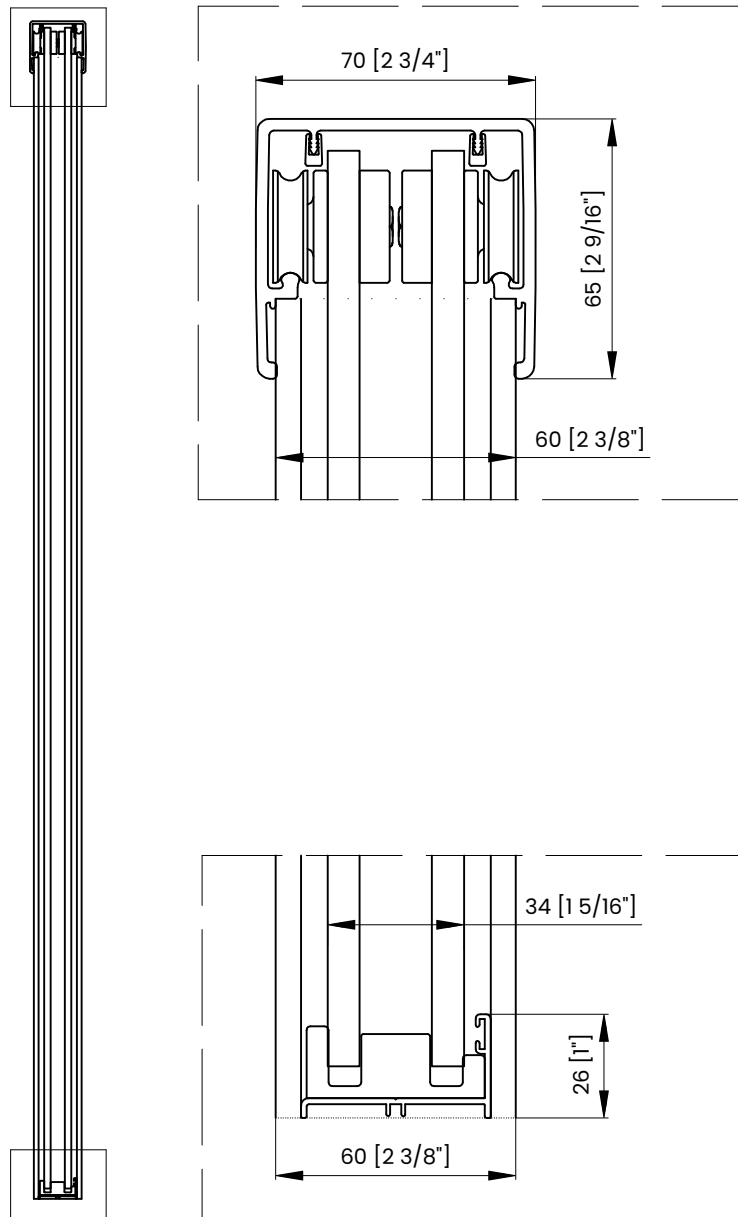

Measurements	
A	Distance Between Handle Holes
B	Handle Length
C	Distance Between Handle Holes To The Side
D	Distance Between Handle Holes To The Bottom
F	Min/Max Walk-In Width
G	Min/Max Shower Door Width
H	Shower Door Height
J	Walk Through Opening Height

Measurements provided are in mm and inches.

Measurements	
A	Distance Between Handle Holes
B	Handle Length
C	Distance Between Handle Holes To The Side
D	Distance Between Handle Holes To The Bottom
F	Min/Max Walk-In Width
G	Min/Max Shower Door Width
H	Shower Door Height
J	Walk Through Opening Height