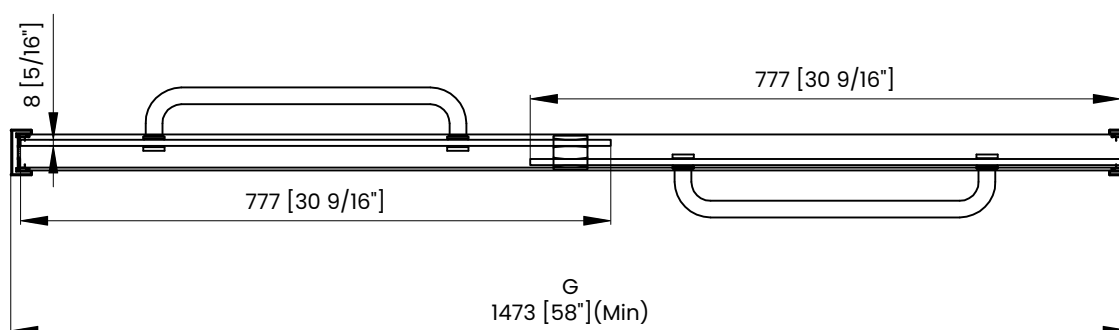

Measurements provided are in mm and inches.

Measurements	
A	Distance Between Handle Holes
B	Handle Length
C	Distance Between Handle Holes To The Side
D	Distance Between Handle Holes To The Bottom
F	Min/Max Walk-In Width
G	Min/Max Shower Door Width
H	Shower Door Height
J	Walk Through Opening Height

Measurements provided are in mm and inches.