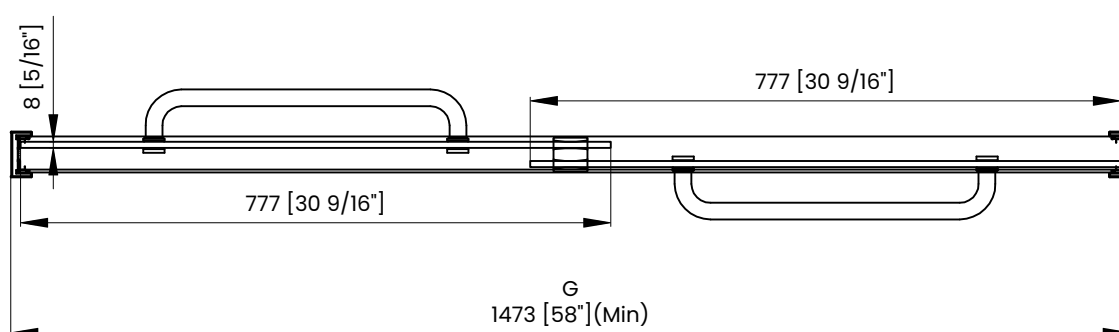

Measurements provided are in mm and inches.

Measurements	
A	Distance Between Handle Holes
B	Handle Length
C	Distance Between Handle Holes To The Side
D	Distance Between Handle Holes To The Bottom
F	Min/Max Walk-In Width
G	Min/Max Shower Door Width
H	Shower Door Height
J	Walk Through Opening Height

Measurements provided are in mm and inches.