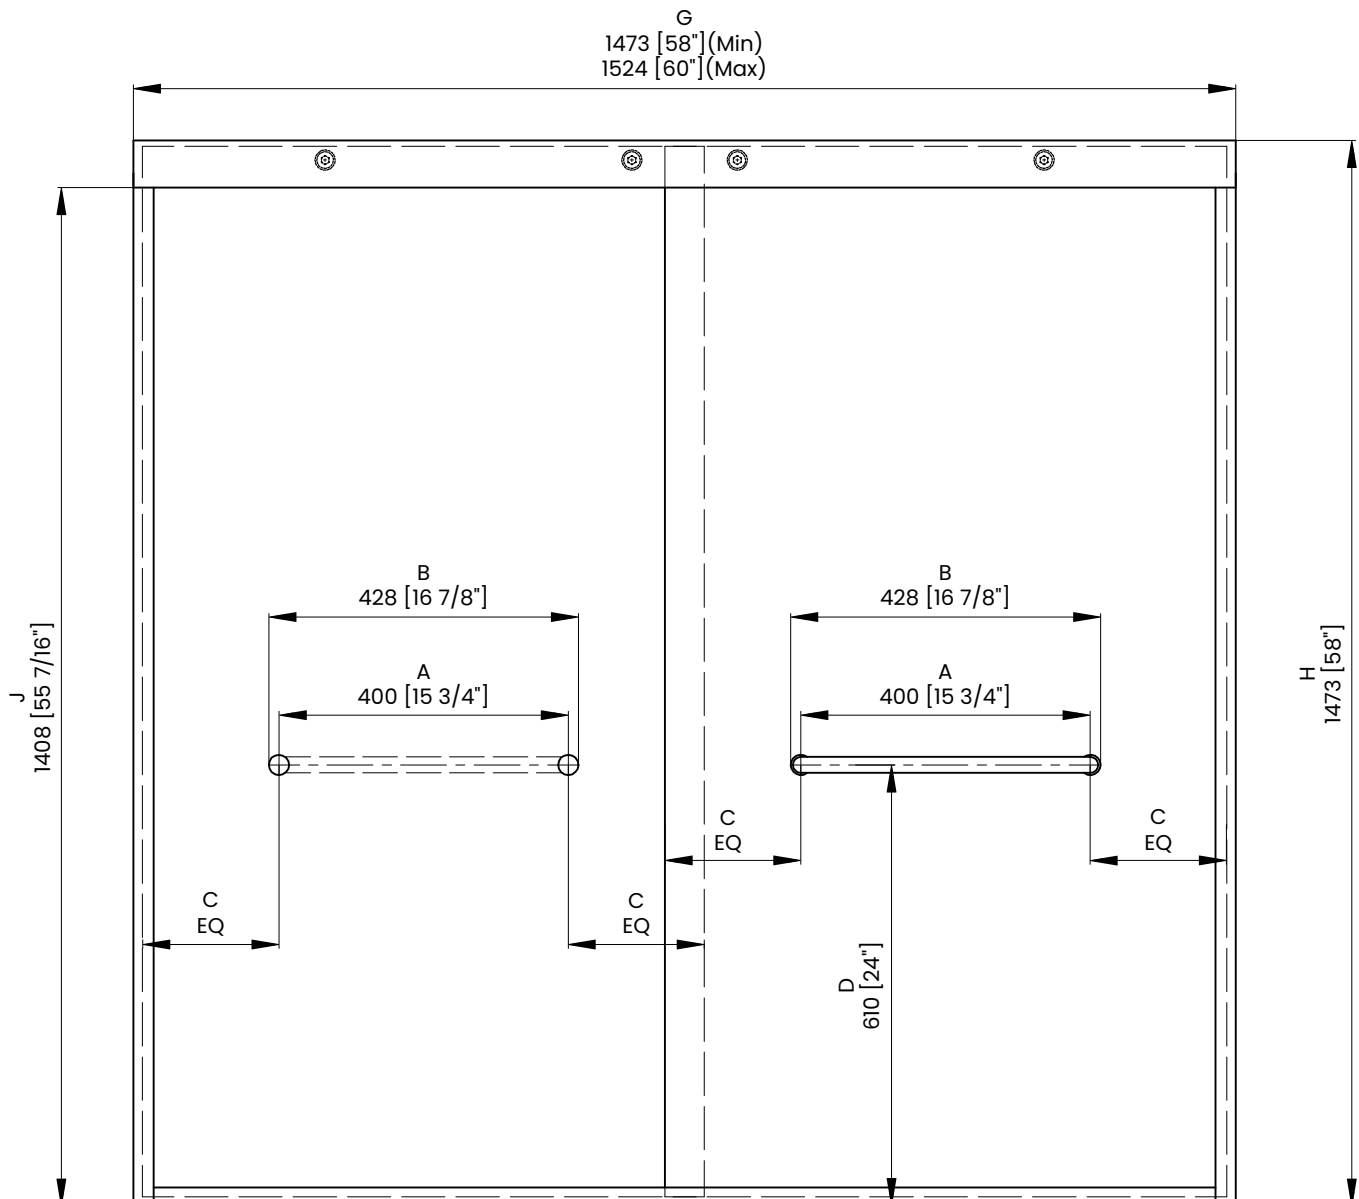

Measurements	
A	Distance Between Handle Holes
B	Handle Length
C	Distance Between Handle Holes To The Side
D	Distance Between Handle Holes To The Bottom
F	Min/Max Walk-In Width
G	Min/Max Shower Door Width
H	Shower Door Height
J	Walk Through Opening Height

Measurements provided are in mm and inches.

Measurements	
A	Distance Between Handle Holes
B	Handle Length
C	Distance Between Handle Holes To The Side
D	Distance Between Handle Holes To The Bottom
F	Min/Max Walk-In Width
G	Min/Max Shower Door Width
H	Shower Door Height
J	Walk Through Opening Height

Measurements provided are in mm and inches.