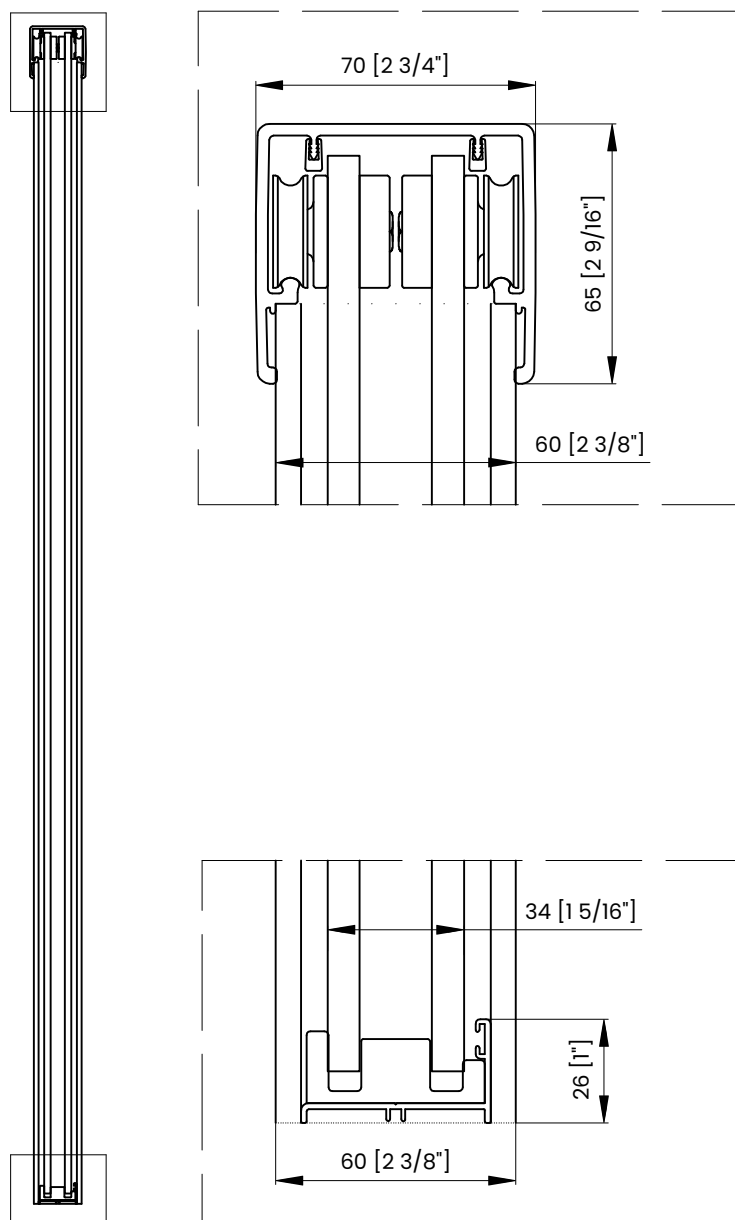

Measurements	
A	Distance Between Handle Holes
B	Handle Length
C	Distance Between Handle Holes To The Side
D	Distance Between Handle Holes To The Bottom
F	Min/Max Walk-In Width
G	Min/Max Shower Door Width
H	Shower Door Height
J	Walk Through Opening Height

Measurements provided are in mm and inches.

Measurements	
A	Distance Between Handle Holes
B	Handle Length
C	Distance Between Handle Holes To The Side
D	Distance Between Handle Holes To The Bottom
F	Min/Max Walk-In Width
G	Min/Max Shower Door Width
H	Shower Door Height
J	Walk Through Opening Height