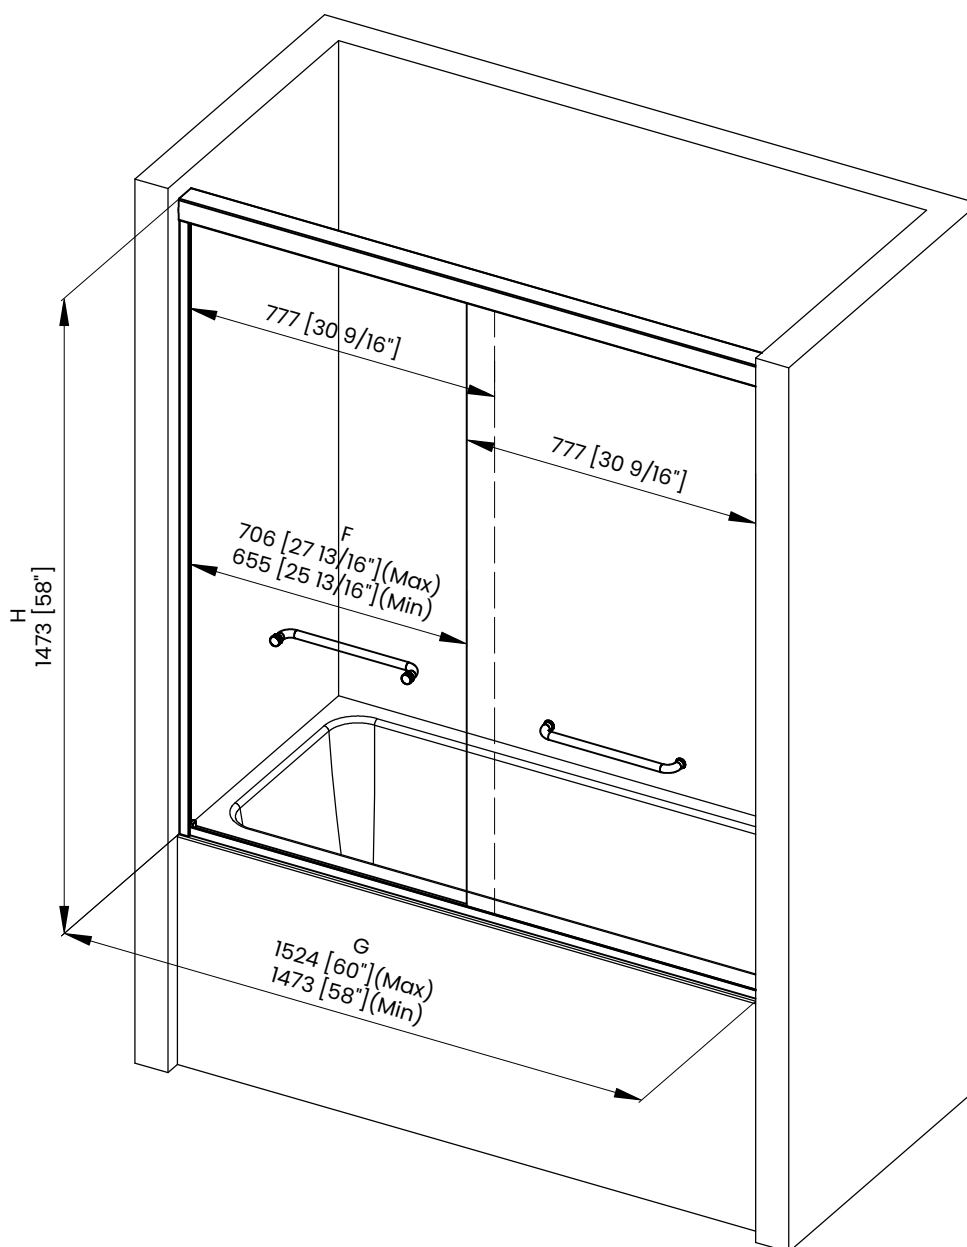

Measurements	
A	Distance Between Handle Holes
B	Handle Length
C	Distance Between Handle Holes To The Side
D	Distance Between Handle Holes To The Bottom
F	Min/Max Walk-In Width
G	Min/Max Shower Door Width
H	Shower Door Height
J	Walk Through Opening Height

Measurements provided are in mm and inches.

Measurements	
A	Distance Between Handle Holes
B	Handle Length
C	Distance Between Handle Holes To The Side
D	Distance Between Handle Holes To The Bottom
F	Min/Max Walk-In Width
G	Min/Max Shower Door Width
H	Shower Door Height
J	Walk Through Opening Height