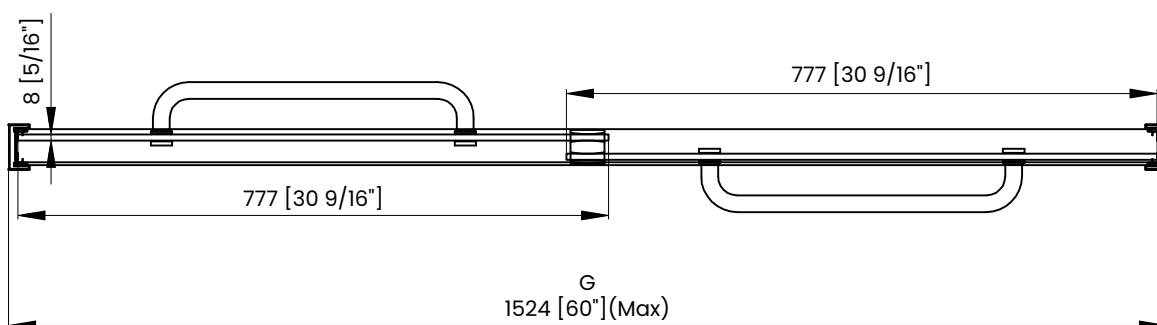

Measurements provided are in mm and inches.

Measurements	
A	Distance Between Handle Holes
B	Handle Length
C	Distance Between Handle Holes To The Side
D	Distance Between Handle Holes To The Bottom
F	Min/Max Walk-In Width
G	Min/Max Shower Door Width
H	Shower Door Height
J	Walk Through Opening Height

Measurements provided are in mm and inches.