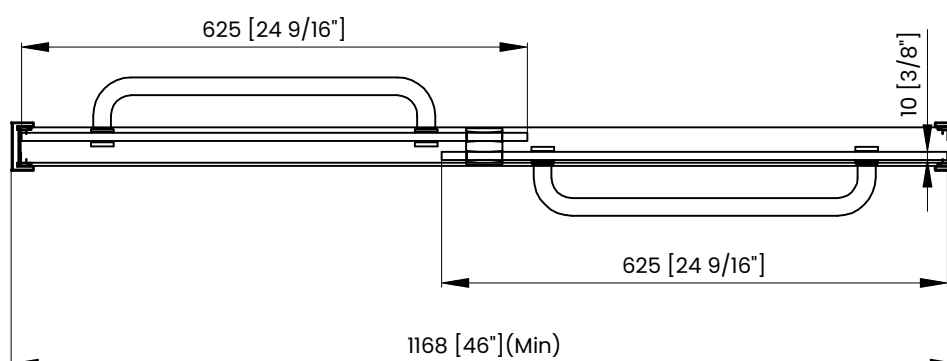

Measurements provided are in mm and inches.

Measurements	
A	Distance Between Handle Holes
B	Handle Length
C	Distance Between Handle Holes To The Side
D	Distance Between Handle Holes To The Bottom
F	Min/Max Walk-In Width
G	Min/Max Shower Door Width
H	Shower Door Height
J	Walk Through Opening Height

Measurements provided are in mm and inches.