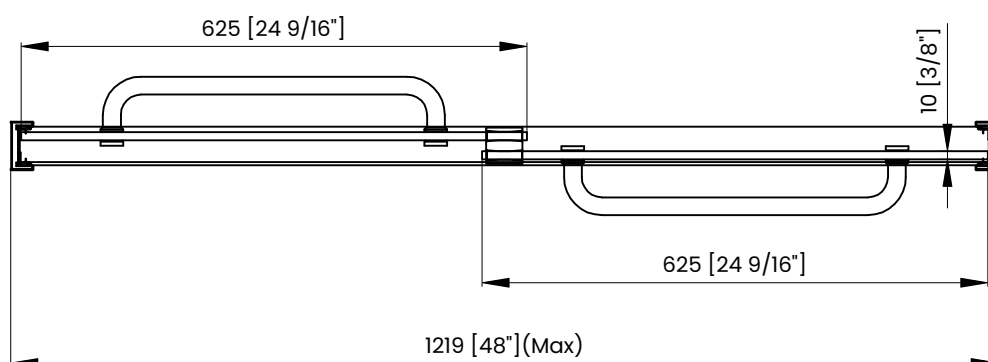

Measurements provided are in mm and inches.

Measurements	
A	Distance Between Handle Holes
B	Handle Length
C	Distance Between Handle Holes To The Side
D	Distance Between Handle Holes To The Bottom
F	Min/Max Walk-In Width
G	Min/Max Shower Door Width
H	Shower Door Height
J	Walk Through Opening Height

Measurements provided are in mm and inches.