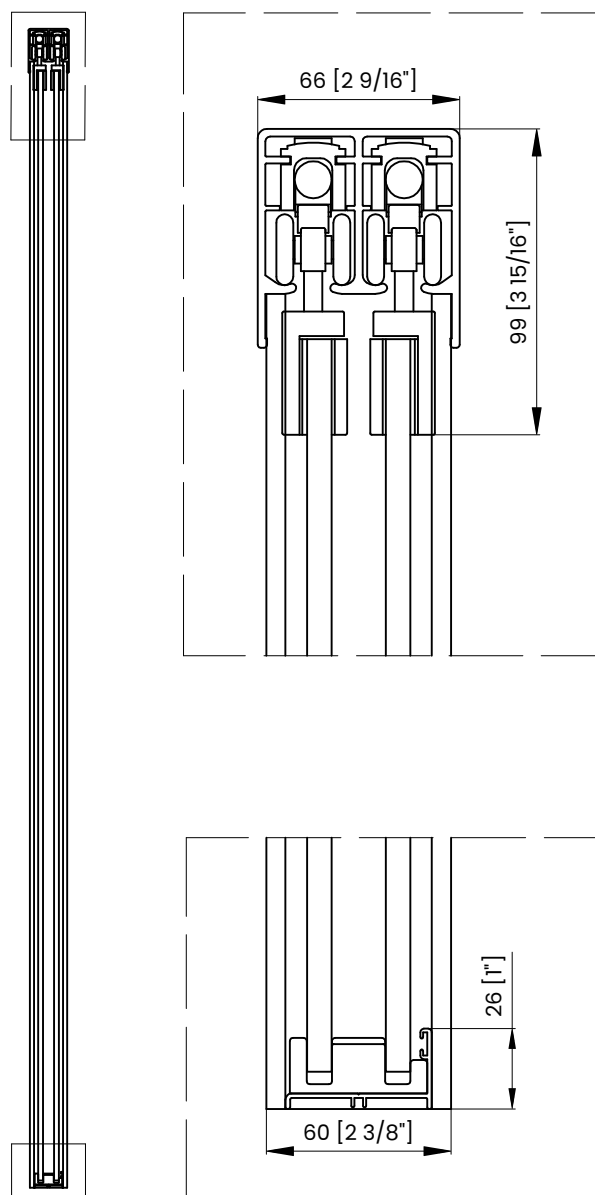

Measurements	
A	Distance Between Handle Holes
B	Handle Length
C	Distance Between Handle Holes To The Side
D	Distance Between Handle Holes To The Bottom
F	Min/Max Walk-In Width
G	Min/Max Shower Door Width
H	Shower Door Height
J	Walk Through Opening Height

Measurements provided are in mm and inches.

Measurements	
A	Distance Between Handle Holes
B	Handle Length
C	Distance Between Handle Holes To The Side
D	Distance Between Handle Holes To The Bottom
F	Min/Max Walk-In Width
G	Min/Max Shower Door Width
H	Shower Door Height
J	Walk Through Opening Height