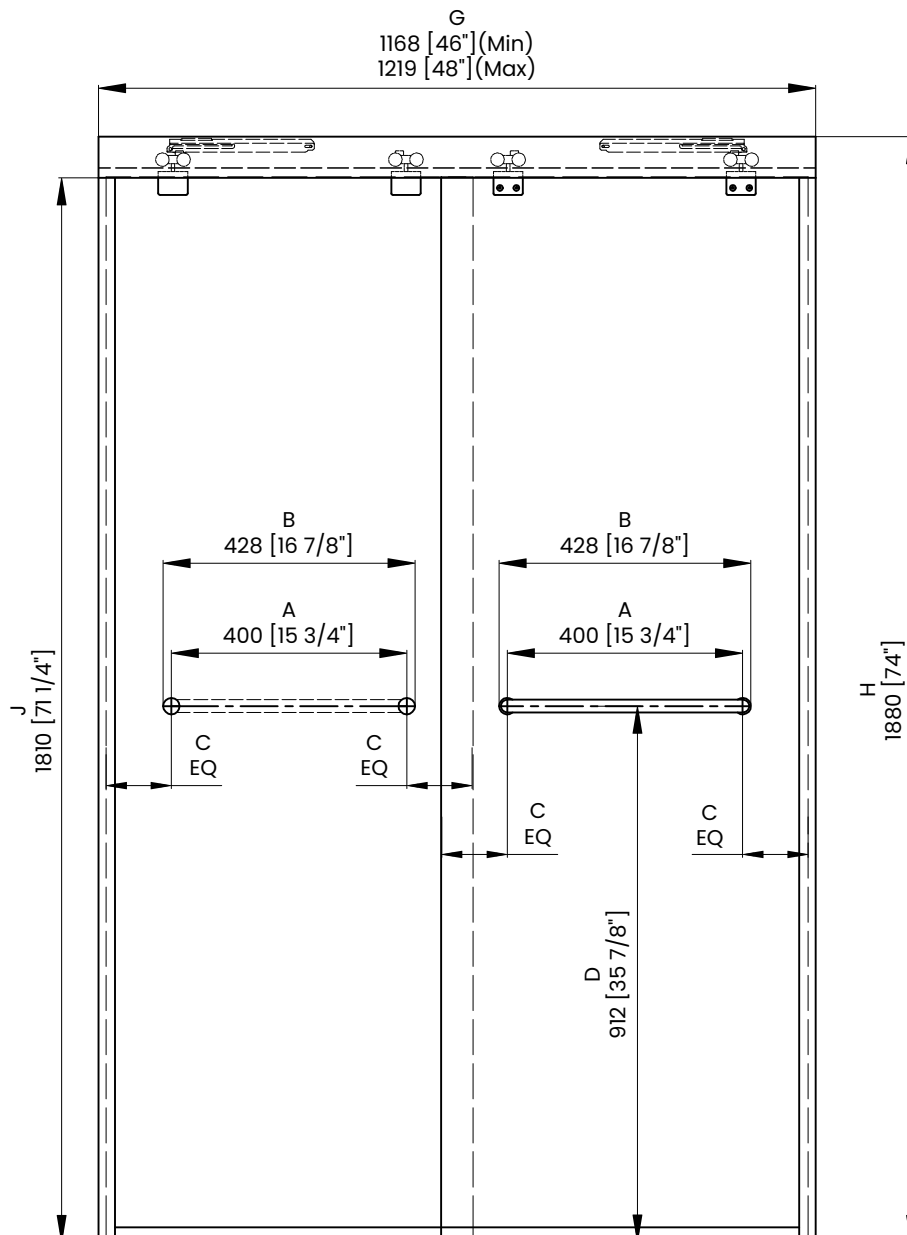

Measurements	
A	Distance Between Handle Holes
B	Handle Length
C	Distance Between Handle Holes To The Side
D	Distance Between Handle Holes To The Bottom
F	Min/Max Walk-In Width
G	Min/Max Shower Door Width
H	Shower Door Height
J	Walk Through Opening Height

Measurements provided are in mm and inches.

Measurements	
A	Distance Between Handle Holes
B	Handle Length
C	Distance Between Handle Holes To The Side
D	Distance Between Handle Holes To The Bottom
F	Min/Max Walk-In Width
G	Min/Max Shower Door Width
H	Shower Door Height
J	Walk Through Opening Height