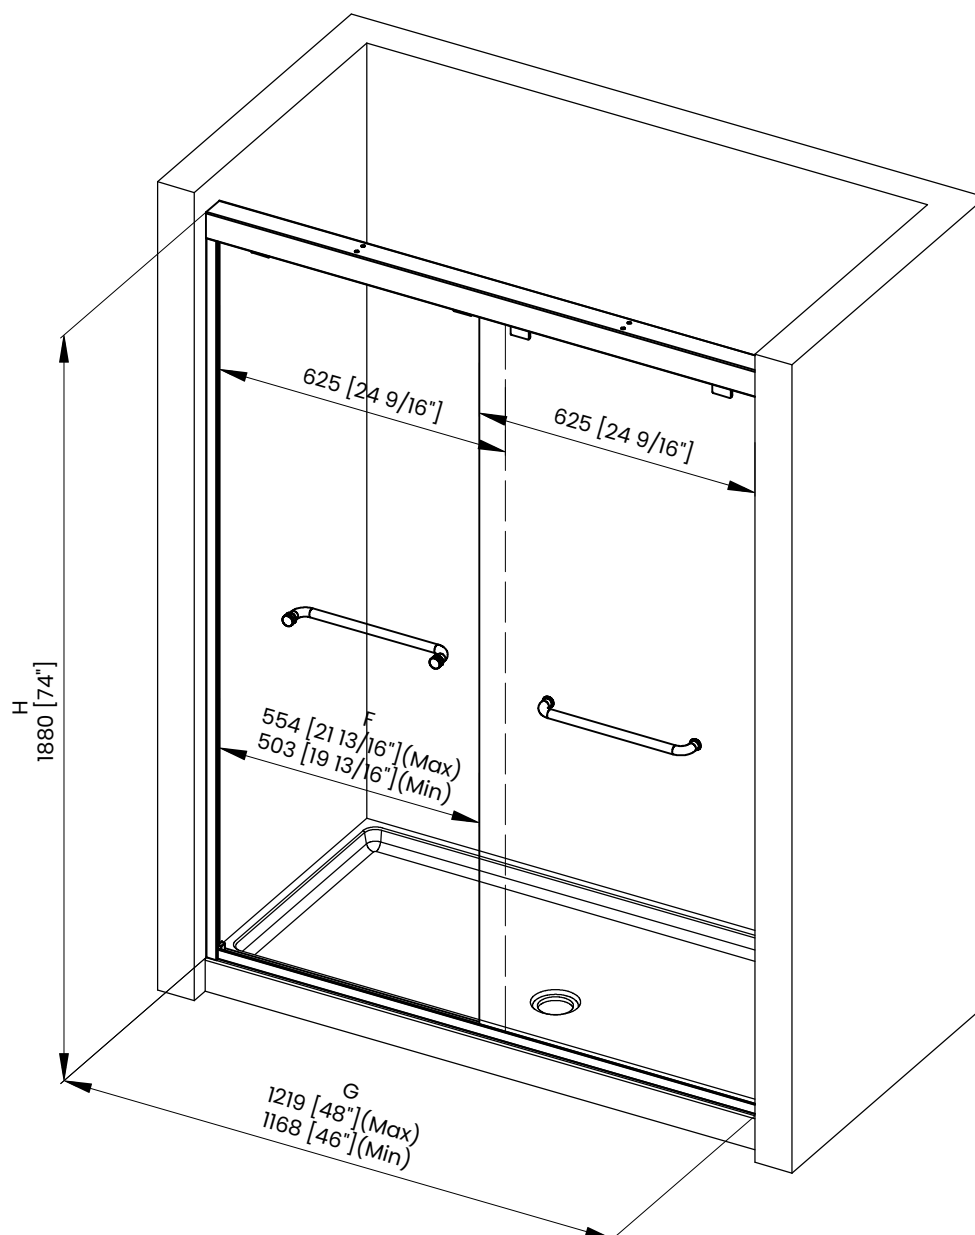

Measurements	
A	Distance Between Handle Holes
B	Handle Length
C	Distance Between Handle Holes To The Side
D	Distance Between Handle Holes To The Bottom
F	Min/Max Walk-In Width
G	Min/Max Shower Door Width
H	Shower Door Height
J	Walk Through Opening Height

Measurements provided are in mm and inches.

Measurements	
A	Distance Between Handle Holes
B	Handle Length
C	Distance Between Handle Holes To The Side
D	Distance Between Handle Holes To The Bottom
F	Min/Max Walk-In Width
G	Min/Max Shower Door Width
H	Shower Door Height
J	Walk Through Opening Height