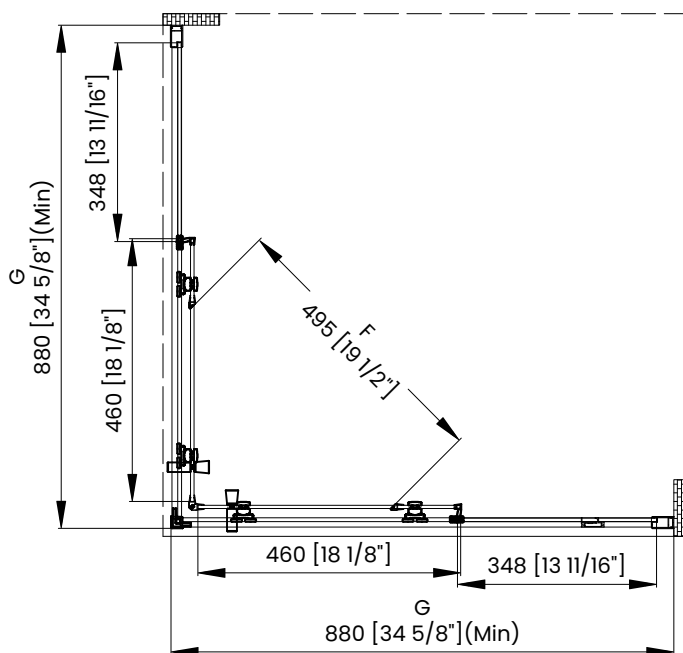

Measurements	
<b>A</b>	Distance Between Handle Holes
<b>B</b>	Handle Length
<b>C</b>	Distance Between Handle Holes To The Side
<b>D</b>	Distance Between Handle Holes To The Bottom
<b>F</b>	Min/Max Walk-In Width
<b>G</b>	Min/Max Shower Door Width Max Out Of Plumb Adjustment: 13/16"
<b>H</b>	Shower Door Height
<b>J</b>	Walk Through Opening Height

Measurements provided are in mm and inches.

Measurements	
<b>A</b>	Distance Between Handle Holes
<b>B</b>	Handle Length
<b>C</b>	Distance Between Handle Holes To The Side
<b>D</b>	Distance Between Handle Holes To The Bottom
<b>F</b>	Min/Max Walk-In Width
<b>G</b>	Min/Max Shower Door Width Max Out Of Plumb Adjustment: 13/16"
<b>H</b>	Shower Door Height
<b>J</b>	Walk Through Opening Height