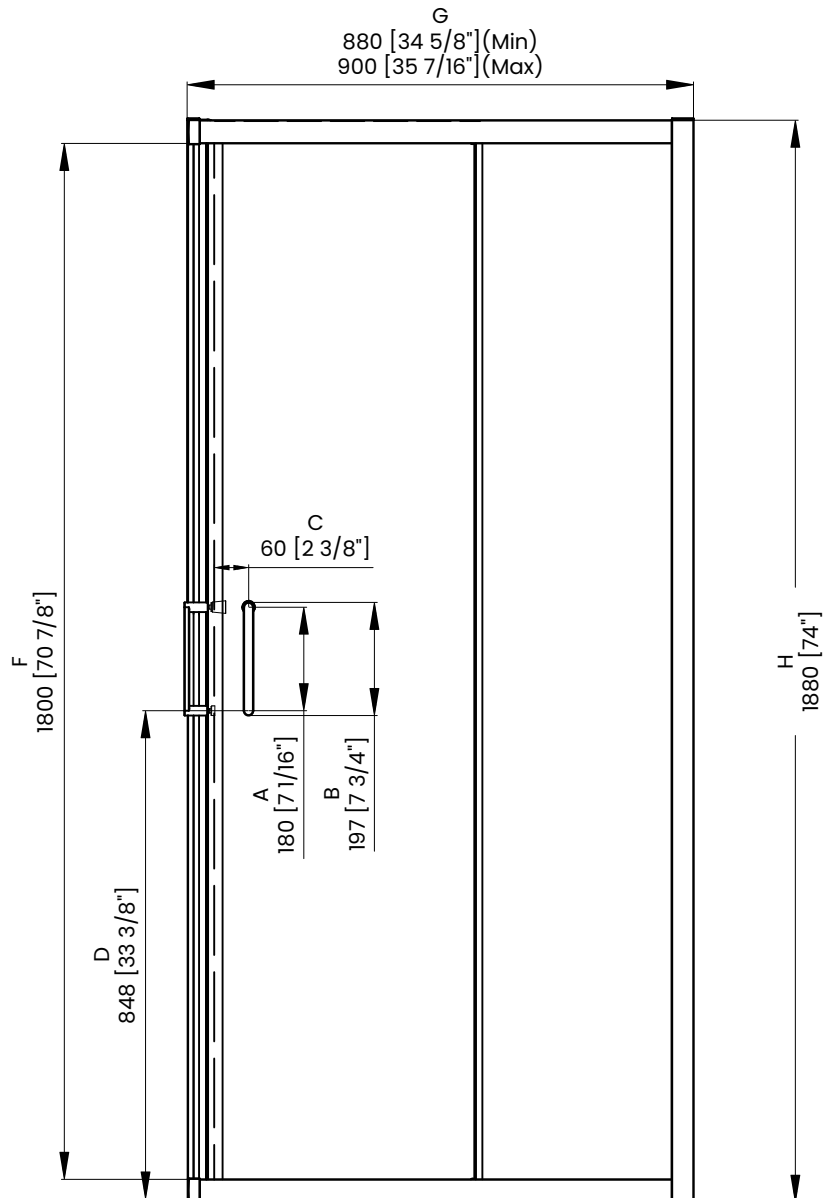

Measurements	
<b>A</b>	Distance Between Handle Holes
<b>B</b>	Handle Length
<b>C</b>	Distance Between Handle Holes To The Side
<b>D</b>	Distance Between Handle Holes To The Bottom
<b>F</b>	Min/Max Walk-In Width
<b>G</b>	Min/Max Shower Door Width Max Out Of Plumb Adjustment: 13/16"
<b>H</b>	Shower Door Height
<b>J</b>	Walk Through Opening Height

Measurements provided are in mm and inches.

Measurements	
<b>A</b>	Distance Between Handle Holes
<b>B</b>	Handle Length
<b>C</b>	Distance Between Handle Holes To The Side
<b>D</b>	Distance Between Handle Holes To The Bottom
<b>F</b>	Min/Max Walk-In Width
<b>G</b>	Min/Max Shower Door Width Max Out Of Plumb Adjustment: 13/16"
<b>H</b>	Shower Door Height
<b>J</b>	Walk Through Opening Height