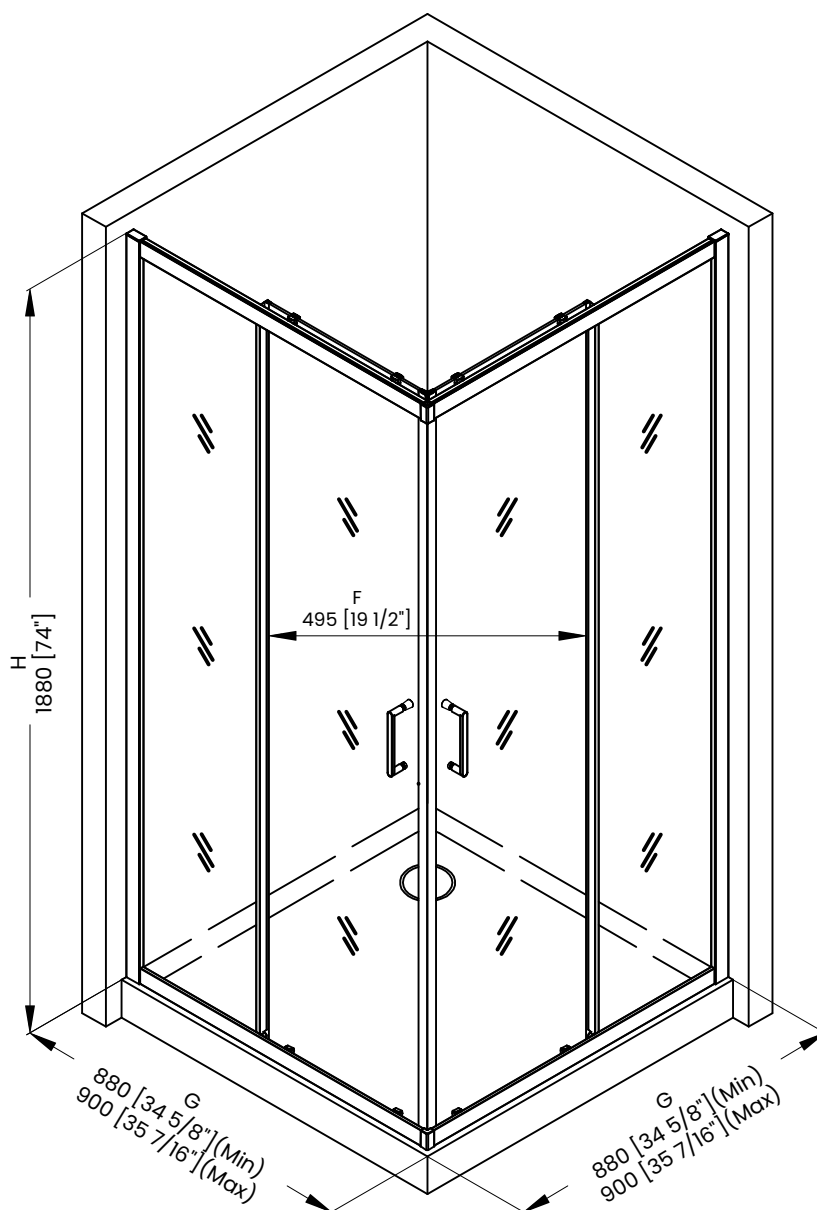

Measurements	
<b>A</b>	Distance Between Handle Holes
<b>B</b>	Handle Length
<b>C</b>	Distance Between Handle Holes To The Side
<b>D</b>	Distance Between Handle Holes To The Bottom
<b>F</b>	Min/Max Walk-In Width
<b>G</b>	Min/Max Shower Door Width Max Out Of Plumb Adjustment: 13/16"
<b>H</b>	Shower Door Height
<b>J</b>	Walk Through Opening Height

Measurements provided are in mm and inches.

Measurements	
<b>A</b>	Distance Between Handle Holes
<b>B</b>	Handle Length
<b>C</b>	Distance Between Handle Holes To The Side
<b>D</b>	Distance Between Handle Holes To The Bottom
<b>F</b>	Min/Max Walk-In Width
<b>G</b>	Min/Max Shower Door Width Max Out Of Plumb Adjustment: 13/16"
<b>H</b>	Shower Door Height
<b>J</b>	Walk Through Opening Height