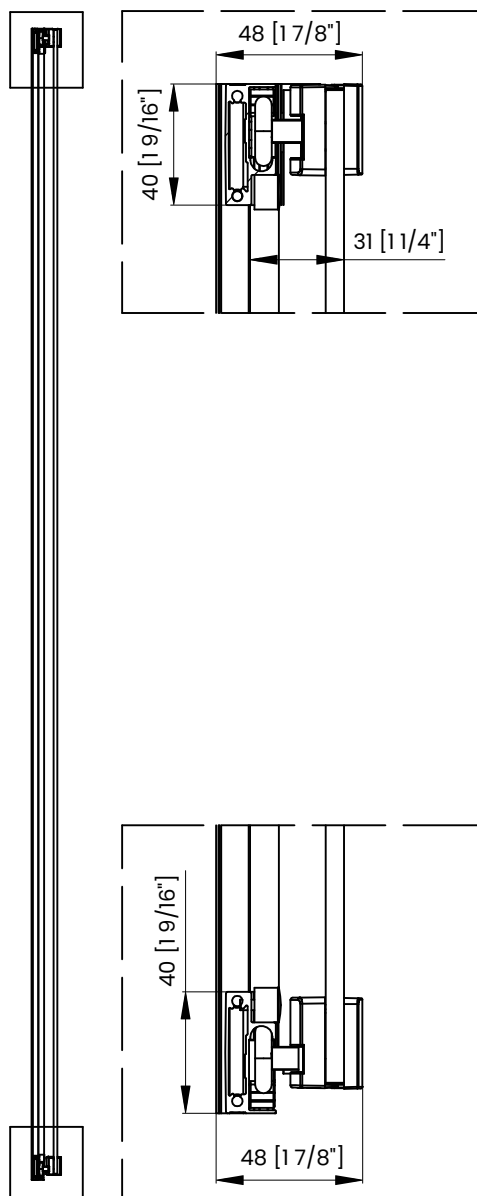

Measurements	
<b>A</b>	Distance Between Handle Holes
<b>B</b>	Handle Length
<b>C</b>	Distance Between Handle Holes To The Side
<b>D</b>	Distance Between Handle Holes To The Bottom
<b>F</b>	Min/Max Walk-In Width
<b>G</b>	Min/Max Shower Door Width Max Out Of Plumb Adjustment: 13/16"
<b>H</b>	Shower Door Height
<b>J</b>	Walk Through Opening Height

Measurements provided are in mm and inches.

Measurements	
<b>A</b>	Distance Between Handle Holes
<b>B</b>	Handle Length
<b>C</b>	Distance Between Handle Holes To The Side
<b>D</b>	Distance Between Handle Holes To The Bottom
<b>F</b>	Min/Max Walk-In Width
<b>G</b>	Min/Max Shower Door Width Max Out Of Plumb Adjustment: 13/16"
<b>H</b>	Shower Door Height
<b>J</b>	Walk Through Opening Height