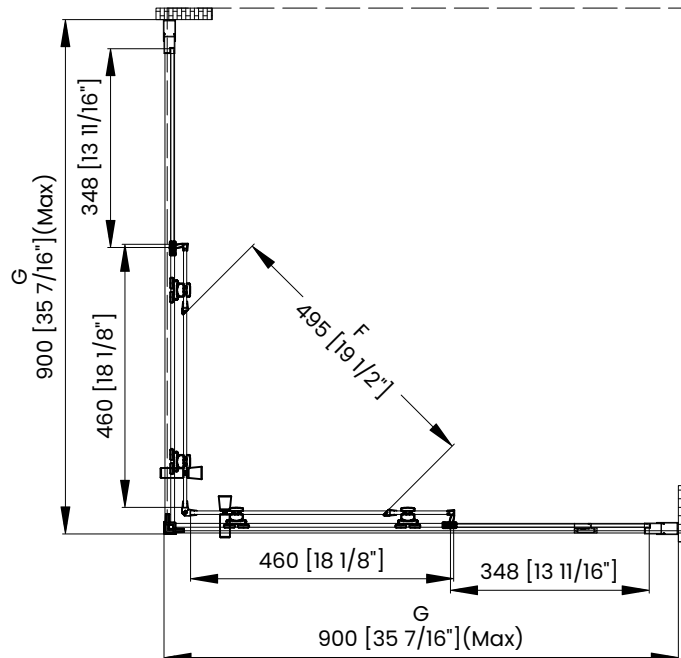

Measurements	
<b>A</b>	Distance Between Handle Holes
<b>B</b>	Handle Length
<b>C</b>	Distance Between Handle Holes To The Side
<b>D</b>	Distance Between Handle Holes To The Bottom
<b>F</b>	Min/Max Walk-In Width
<b>G</b>	Min/Max Shower Door Width Max Out Of Plumb Adjustment: 13/16"
<b>H</b>	Shower Door Height
<b>J</b>	Walk Through Opening Height

Measurements provided are in mm and inches.

Measurements	
<b>A</b>	Distance Between Handle Holes
<b>B</b>	Handle Length
<b>C</b>	Distance Between Handle Holes To The Side
<b>D</b>	Distance Between Handle Holes To The Bottom
<b>F</b>	Min/Max Walk-In Width
<b>G</b>	Min/Max Shower Door Width Max Out Of Plumb Adjustment: 13/16"
<b>H</b>	Shower Door Height
<b>J</b>	Walk Through Opening Height