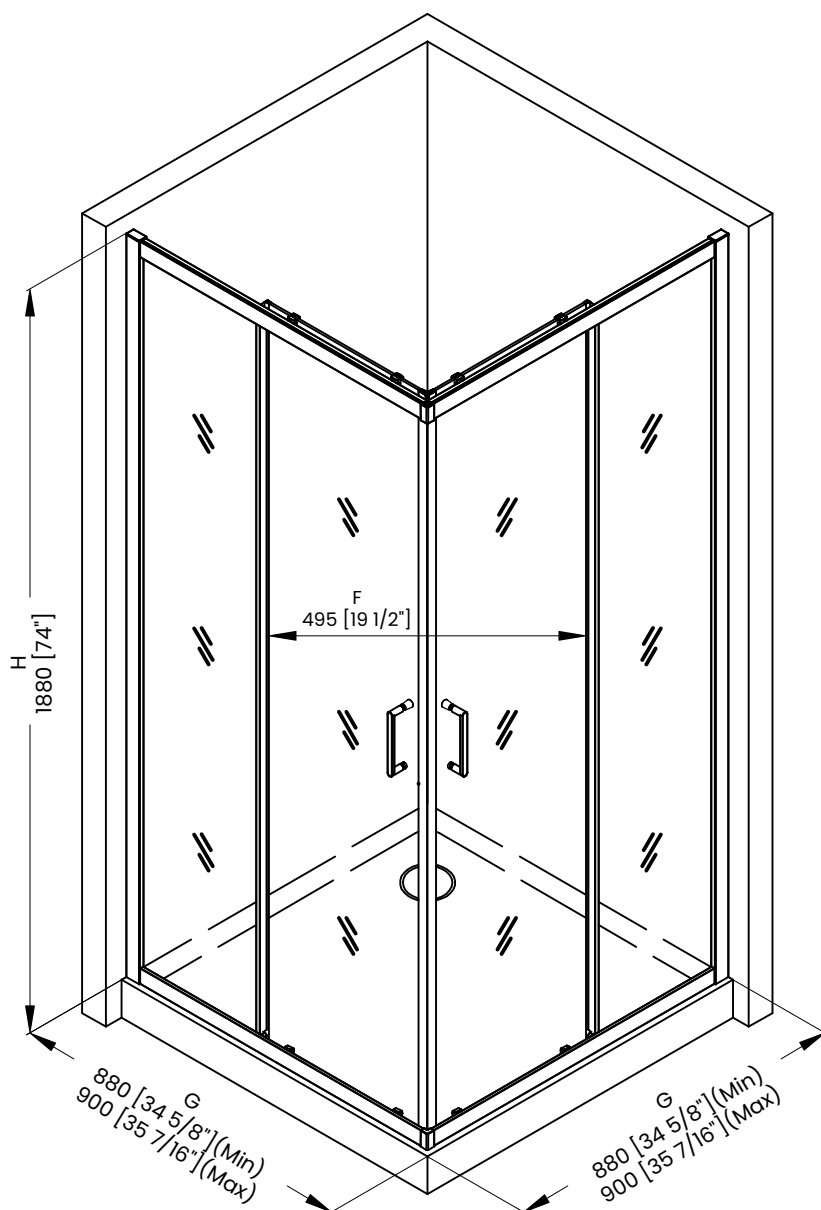

Measurements	
<b>A</b>	Distance Between Handle Holes
<b>B</b>	Handle Length
<b>C</b>	Distance Between Handle Holes To The Side
<b>D</b>	Distance Between Handle Holes To The Bottom
<b>F</b>	Min/Max Walk-In Width
<b>G</b>	Min/Max Shower Door Width Max Out Of Plumb Adjustment: 13/16"
<b>H</b>	Shower Door Height
<b>J</b>	Walk Through Opening Height

Measurements provided are in mm and inches.

Measurements	
<b>A</b>	Distance Between Handle Holes
<b>B</b>	Handle Length
<b>C</b>	Distance Between Handle Holes To The Side
<b>D</b>	Distance Between Handle Holes To The Bottom
<b>F</b>	Min/Max Walk-In Width
<b>G</b>	Min/Max Shower Door Width Max Out Of Plumb Adjustment: 13/16"
<b>H</b>	Shower Door Height
<b>J</b>	Walk Through Opening Height