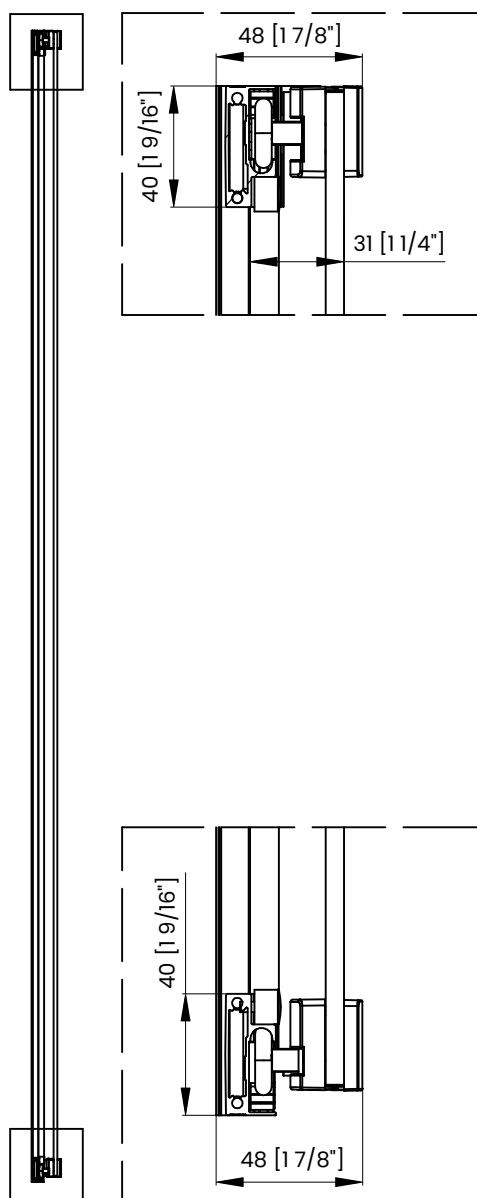

Measurements	
<b>A</b>	Distance Between Handle Holes
<b>B</b>	Handle Length
<b>C</b>	Distance Between Handle Holes To The Side
<b>D</b>	Distance Between Handle Holes To The Bottom
<b>F</b>	Min/Max Walk-In Width
<b>G</b>	Min/Max Shower Door Width Max Out Of Plumb Adjustment: 13/16"
<b>H</b>	Shower Door Height
<b>J</b>	Walk Through Opening Height

Measurements provided are in mm and inches.

Measurements	
<b>A</b>	Distance Between Handle Holes
<b>B</b>	Handle Length
<b>C</b>	Distance Between Handle Holes To The Side
<b>D</b>	Distance Between Handle Holes To The Bottom
<b>F</b>	Min/Max Walk-In Width
<b>G</b>	Min/Max Shower Door Width Max Out Of Plumb Adjustment: 13/16"
<b>H</b>	Shower Door Height
<b>J</b>	Walk Through Opening Height