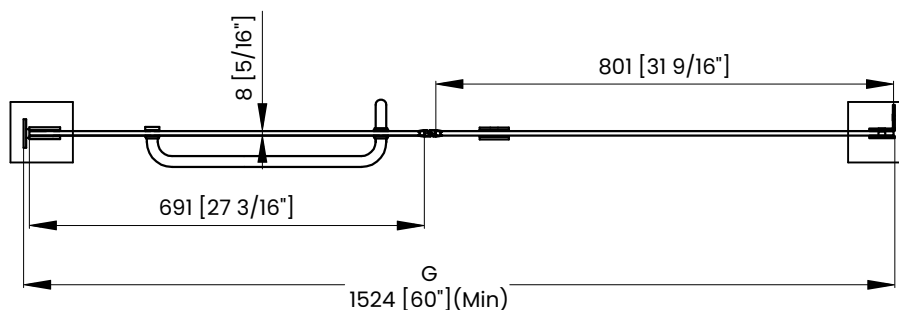

Measurements	
A	Distance Between Handle Holes
B	Handle Length
C	Distance Between Handle Holes To The Side
D	Distance Between Handle Holes To The Bottom
F	Min/Max Walk-In Width
G	Min/Max Shower Door Width Max Out Of Plumb Adjustment: 1/8"
H	Shower Door Height
J	Walk Through Opening Height

Measurements provided are in mm and inches.

Measurements	
A	Distance Between Handle Holes
B	Handle Length
C	Distance Between Handle Holes To The Side
D	Distance Between Handle Holes To The Bottom
F	Min/Max Walk-In Width
G	Min/Max Shower Door Width Max Out Of Plumb Adjustment: 1/8"
H	Shower Door Height
J	Walk Through Opening Height

Measurements provided are in mm and inches.