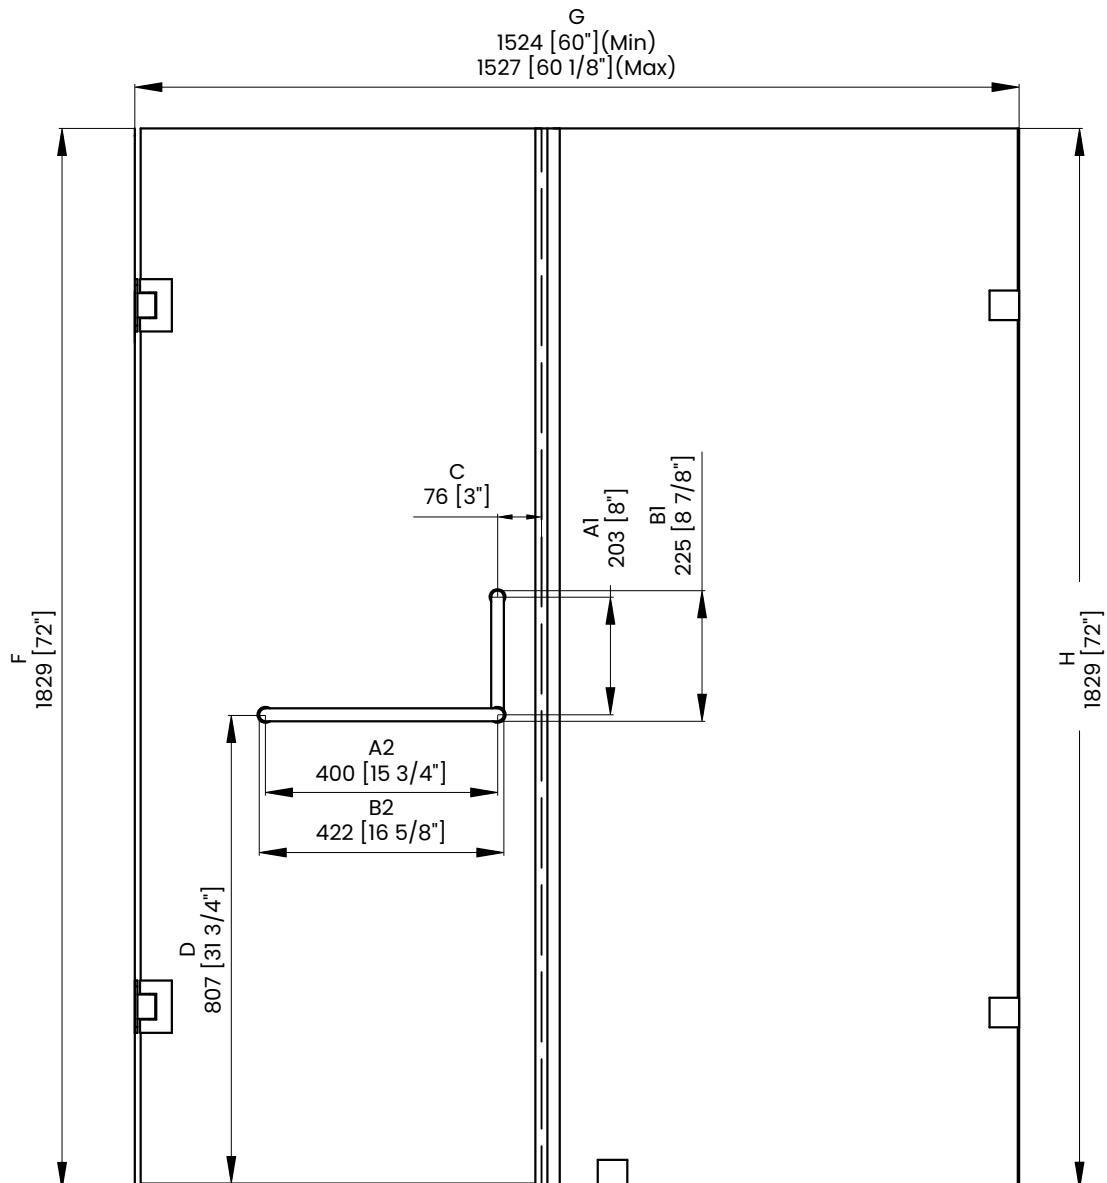

Measurements	
A	Distance Between Handle Holes
B	Handle Length
C	Distance Between Handle Holes To The Side
D	Distance Between Handle Holes To The Bottom
F	Min/Max Walk-In Width
G	Min/Max Shower Door Width Max Out Of Plumb Adjustment: 1/8"
H	Shower Door Height
J	Walk Through Opening Height

Measurements provided are in mm and inches.

Measurements	
A	Distance Between Handle Holes
B	Handle Length
C	Distance Between Handle Holes To The Side
D	Distance Between Handle Holes To The Bottom
F	Min/Max Walk-In Width
G	Min/Max Shower Door Width Max Out Of Plumb Adjustment: 1/8"
H	Shower Door Height
J	Walk Through Opening Height

Measurements provided are in mm and inches.