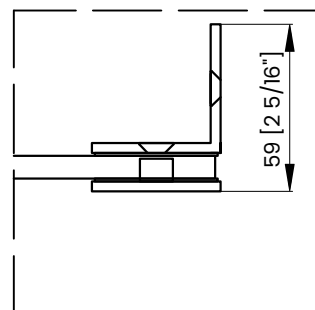

Measurements	
A	Distance Between Handle Holes
B	Handle Length
C	Distance Between Handle Holes To The Side
D	Distance Between Handle Holes To The Bottom
F	Min/Max Walk-In Width
G	Min/Max Shower Door Width Max Out Of Plumb Adjustment: 1/8"
H	Shower Door Height
J	Walk Through Opening Height

Measurements provided are in mm and inches.

Measurements	
A	Distance Between Handle Holes
B	Handle Length
C	Distance Between Handle Holes To The Side
D	Distance Between Handle Holes To The Bottom
F	Min/Max Walk-In Width
G	Min/Max Shower Door Width Max Out Of Plumb Adjustment: 1/8"
H	Shower Door Height
J	Walk Through Opening Height

Measurements provided are in mm and inches.