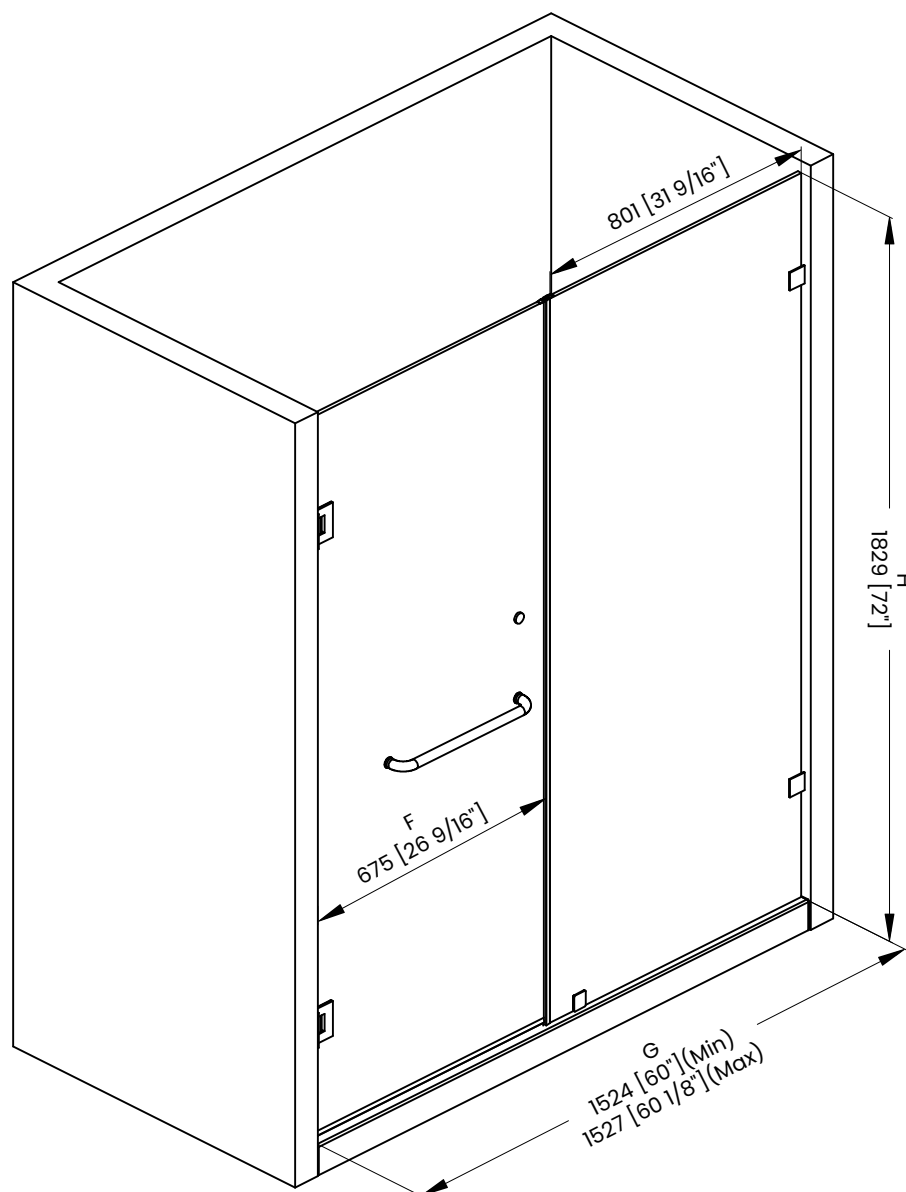

Measurements	
A	Distance Between Handle Holes
B	Handle Length
C	Distance Between Handle Holes To The Side
D	Distance Between Handle Holes To The Bottom
F	Min/Max Walk-In Width
G	Min/Max Shower Door Width Max Out Of Plumb Adjustment: 1/8"
H	Shower Door Height
J	Walk Through Opening Height

Measurements provided are in mm and inches.

Measurements	
A	Distance Between Handle Holes
B	Handle Length
C	Distance Between Handle Holes To The Side
D	Distance Between Handle Holes To The Bottom
F	Min/Max Walk-In Width
G	Min/Max Shower Door Width Max Out Of Plumb Adjustment: 1/8"
H	Shower Door Height
J	Walk Through Opening Height

Measurements provided are in mm and inches.