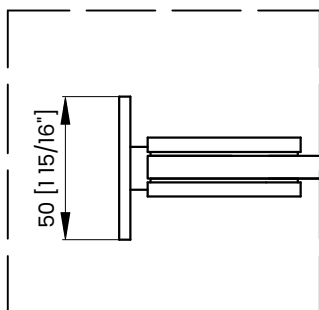

Measurements	
A	Distance Between Handle Holes
B	Handle Length
C	Distance Between Handle Holes To The Side
D	Distance Between Handle Holes To The Bottom
F	Min/Max Walk-In Width
G	Min/Max Shower Door Width Max Out Of Plumb Adjustment: 1/8"
H	Shower Door Height
J	Walk Through Opening Height

Measurements provided are in mm and inches.

Measurements	
A	Distance Between Handle Holes
B	Handle Length
C	Distance Between Handle Holes To The Side
D	Distance Between Handle Holes To The Bottom
F	Min/Max Walk-In Width
G	Min/Max Shower Door Width Max Out Of Plumb Adjustment: 1/8"
H	Shower Door Height
J	Walk Through Opening Height

Measurements provided are in mm and inches.