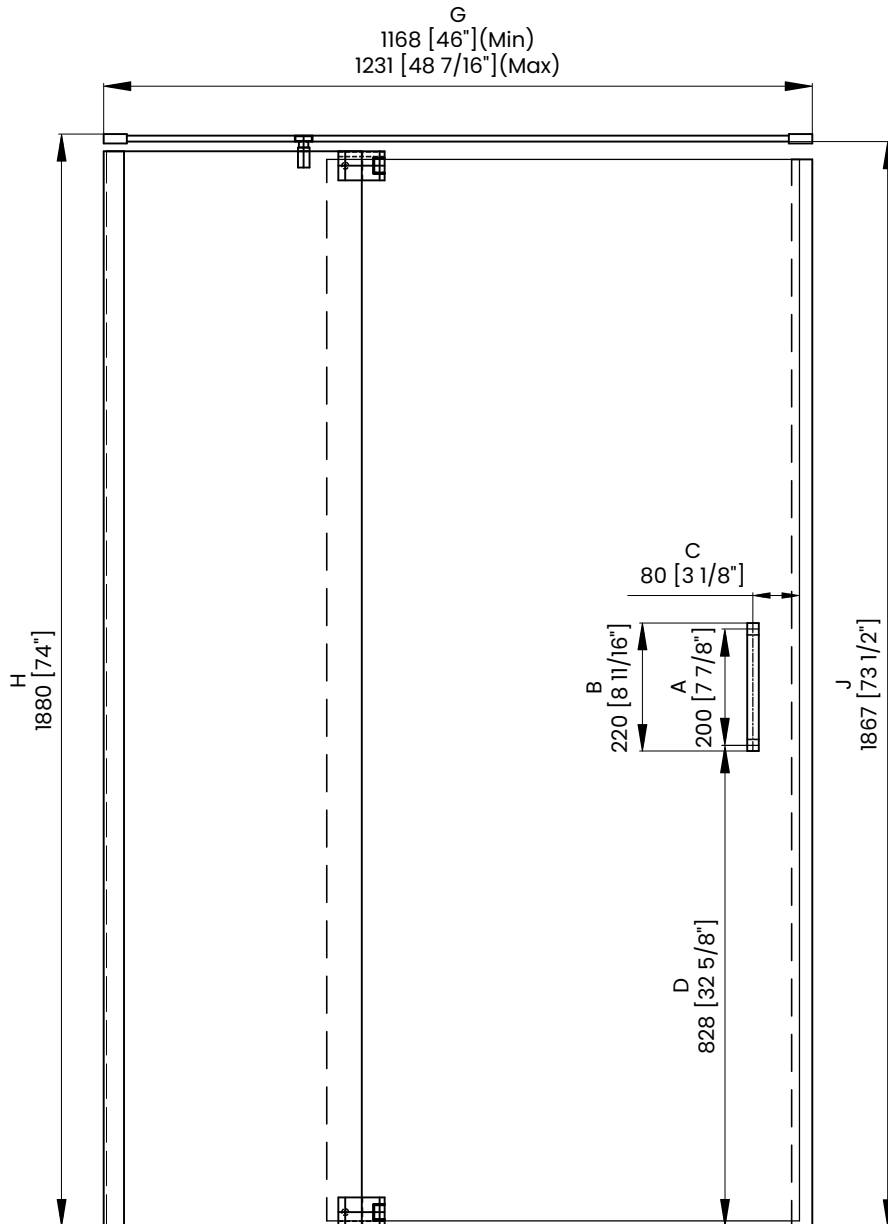

Measurements	
A	Distance Between Handle Holes
B	Handle Length
C	Distance Between Handle Holes To The Side
D	Distance Between Handle Holes To The Bottom
F	Min/Max Walk-In Width
G	Min/Max Shower Door Width Max Out Of Plumb Adjustment: 7/16"
H	Shower Door Height
J	Walk Through Opening Height

Measurements provided are in mm and inches.

Measurements	
A	Distance Between Handle Holes
B	Handle Length
C	Distance Between Handle Holes To The Side
D	Distance Between Handle Holes To The Bottom
F	Min/Max Walk-In Width
G	Min/Max Shower Door Width Max Out Of Plumb Adjustment: 7/16"
H	Shower Door Height
J	Walk Through Opening Height