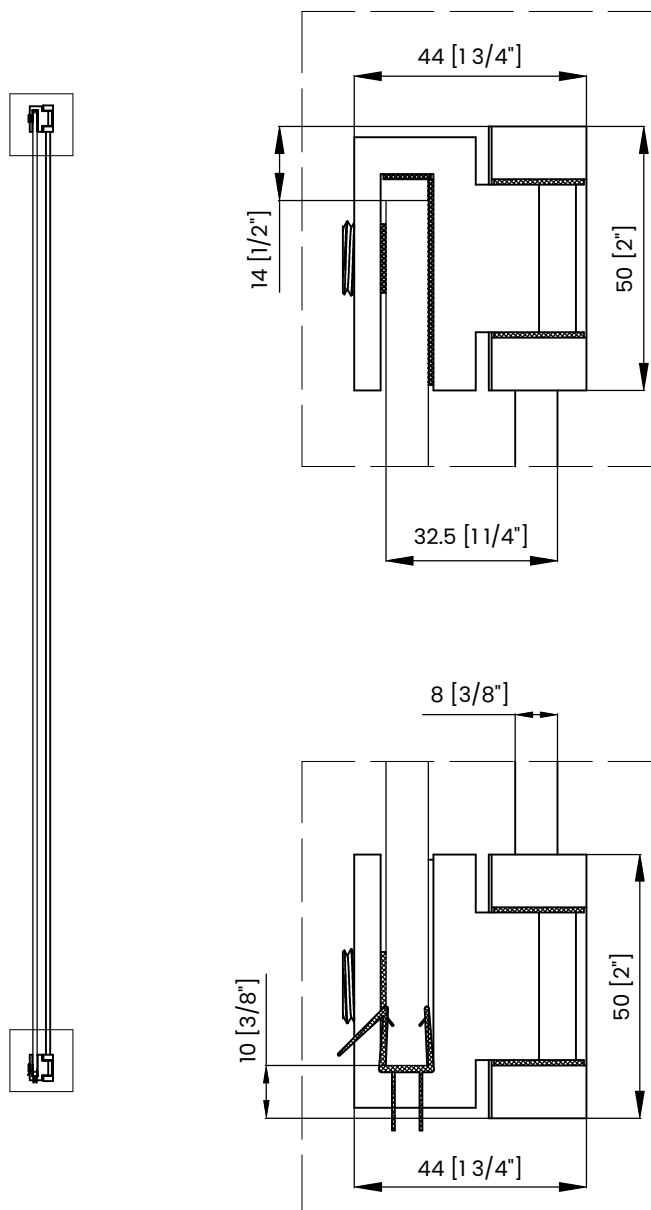

Measurements	
A	Distance Between Handle Holes
B	Handle Length
C	Distance Between Handle Holes To The Side
D	Distance Between Handle Holes To The Bottom
F	Min/Max Walk-In Width
G	Min/Max Shower Door Width Max Out Of Plumb Adjustment: 7/16"
H	Shower Door Height
J	Walk Through Opening Height

Measurements provided are in mm and inches.

Measurements	
A	Distance Between Handle Holes
B	Handle Length
C	Distance Between Handle Holes To The Side
D	Distance Between Handle Holes To The Bottom
F	Min/Max Walk-In Width
G	Min/Max Shower Door Width Max Out Of Plumb Adjustment: 7/16"
H	Shower Door Height
J	Walk Through Opening Height