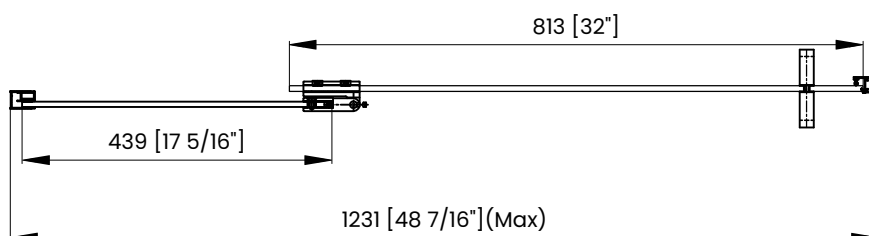

Measurements provided are in mm and inches.

Measurements	
A	Distance Between Handle Holes
B	Handle Length
C	Distance Between Handle Holes To The Side
D	Distance Between Handle Holes To The Bottom
F	Min/Max Walk-In Width
G	Min/Max Shower Door Width Max Out Of Plumb Adjustment: 7/16"
H	Shower Door Height
J	Walk Through Opening Height

Measurements provided are in mm and inches.