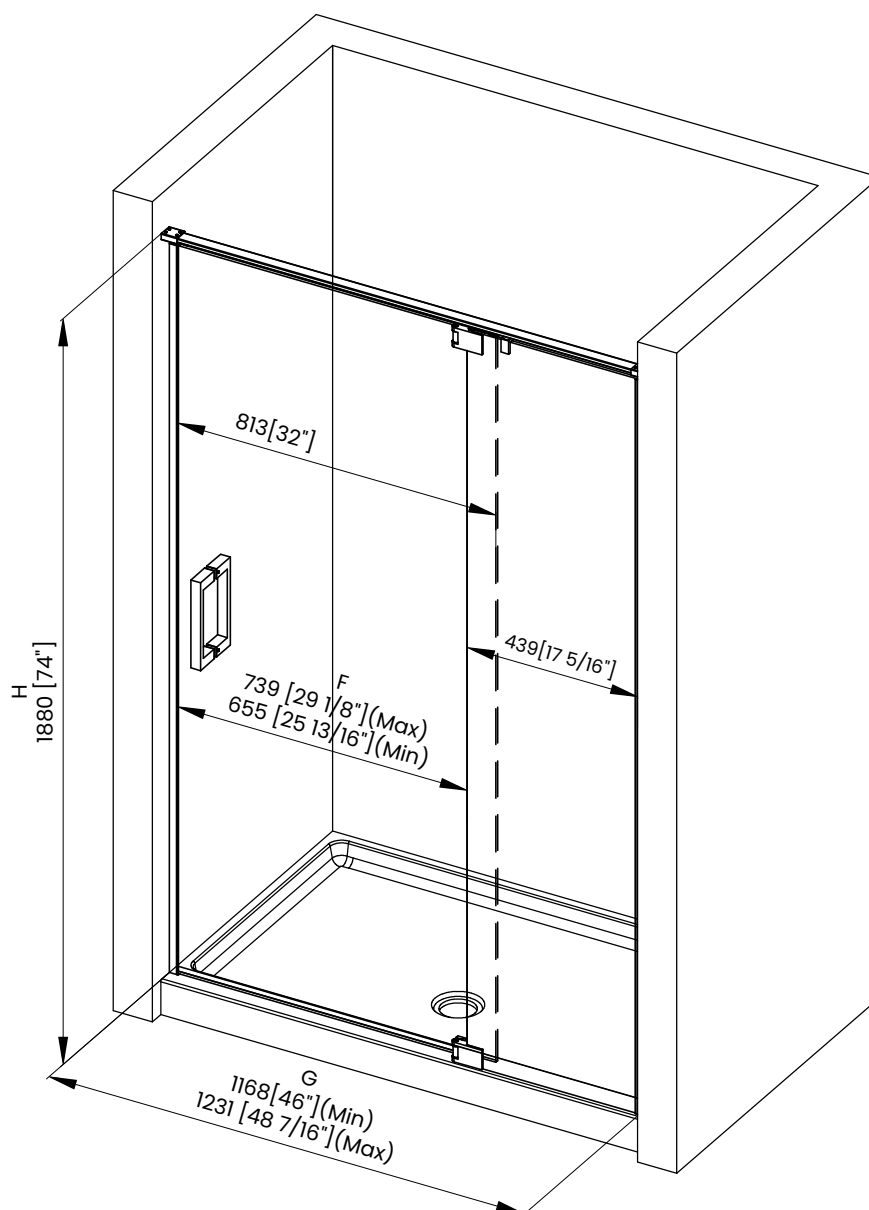

Measurements	
A	Distance Between Handle Holes
B	Handle Length
C	Distance Between Handle Holes To The Side
D	Distance Between Handle Holes To The Bottom
F	Min/Max Walk-In Width
G	Min/Max Shower Door Width Max Out Of Plumb Adjustment: 7/16"
H	Shower Door Height
J	Walk Through Opening Height

Measurements provided are in mm and inches.

Measurements	
A	Distance Between Handle Holes
B	Handle Length
C	Distance Between Handle Holes To The Side
D	Distance Between Handle Holes To The Bottom
F	Min/Max Walk-In Width
G	Min/Max Shower Door Width Max Out Of Plumb Adjustment: 7/16"
H	Shower Door Height
J	Walk Through Opening Height