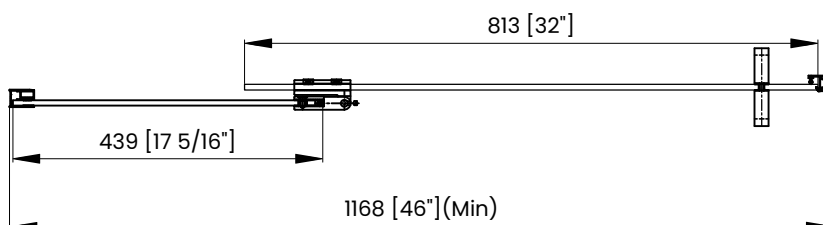

Measurements provided are in mm and inches.

Measurements	
A	Distance Between Handle Holes
B	Handle Length
C	Distance Between Handle Holes To The Side
D	Distance Between Handle Holes To The Bottom
F	Min/Max Walk-In Width
G	Min/Max Shower Door Width Max Out Of Plumb Adjustment: 7/16"
H	Shower Door Height
J	Walk Through Opening Height

Measurements provided are in mm and inches.