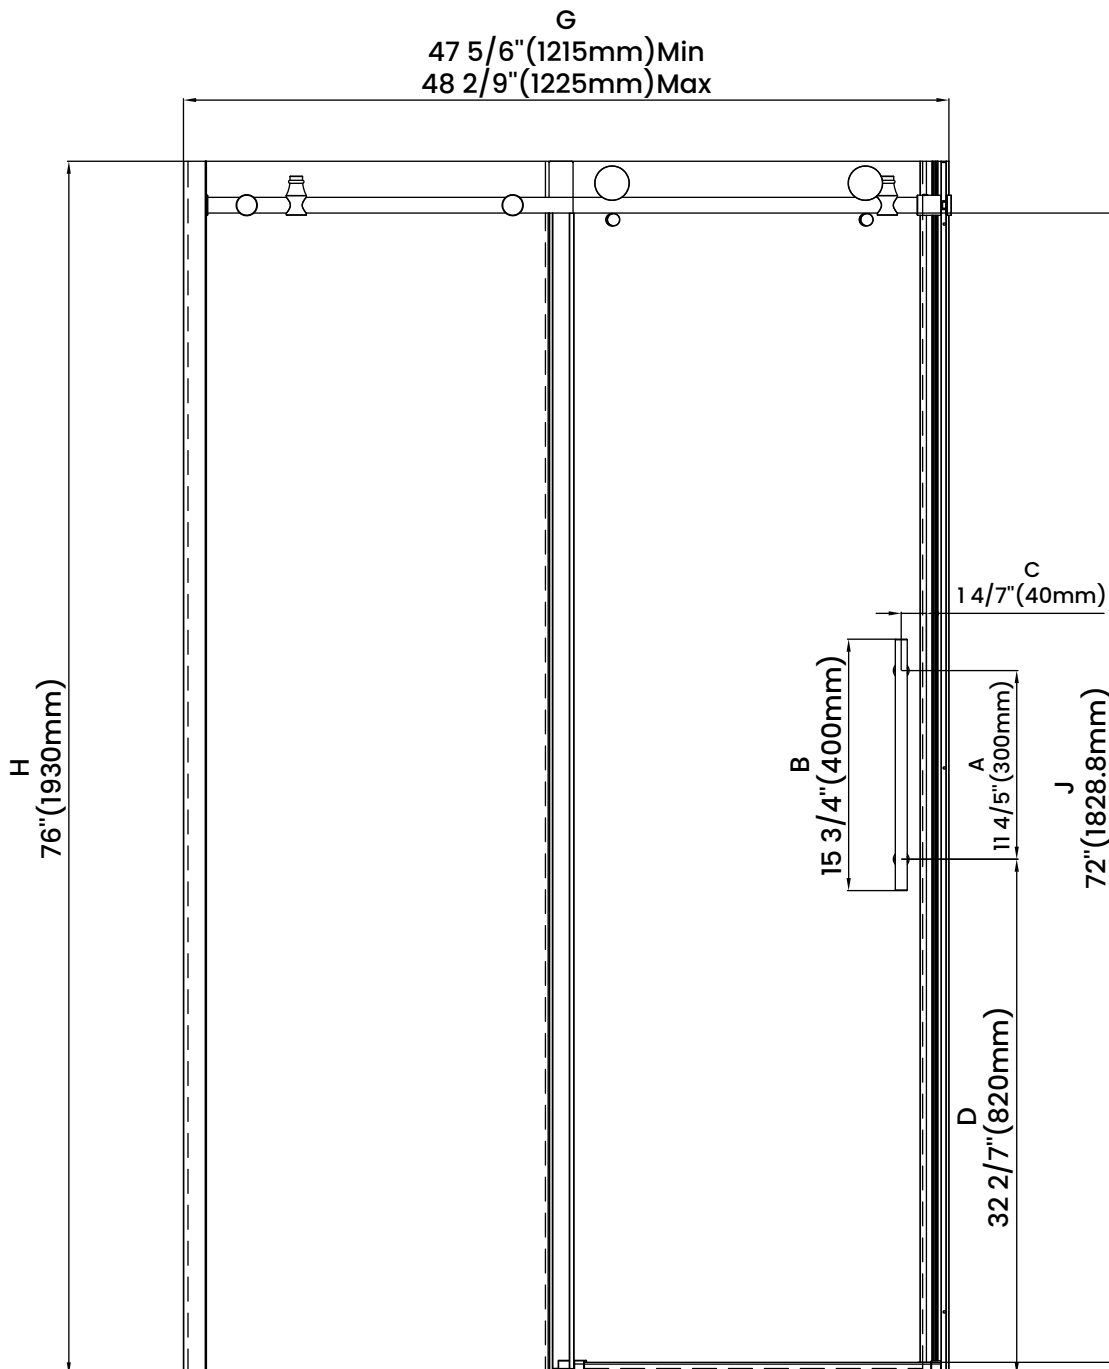

Measurements	
A	Distance Between Handle Holes
B	Handle Length
C	Distance Between Handle Holes To The Side
D	Distance Between Handle Holes To The Bottom
F	Min/Max Walk-In Width
G	Min/Max Shower Door Width
H	Shower Door Height
J	Walk Through Opening Height

Measurements provided are in mm and inches.

Measurements	
A	Distance Between Handle Holes
B	Handle Length
C	Distance Between Handle Holes To The Side
D	Distance Between Handle Holes To The Bottom
F	Min/Max Walk-In Width
G	Min/Max Shower Door Width
H	Shower Door Height
J	Walk Through Opening Height

Measurements provided are in mm and inches.