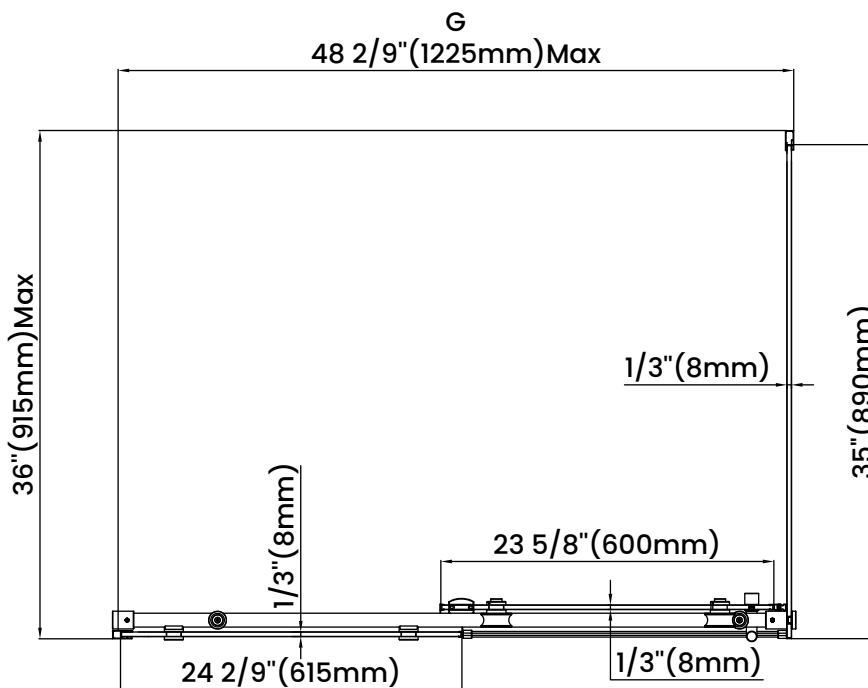

Measurements	
A	Distance Between Handle Holes
B	Handle Length
C	Distance Between Handle Holes To The Side
D	Distance Between Handle Holes To The Bottom
F	Min/Max Walk-In Width
G	Min/Max Shower Door Width
H	Shower Door Height
J	Walk Through Opening Height

Measurements provided are in mm and inches.

Measurements	
A	Distance Between Handle Holes
B	Handle Length
C	Distance Between Handle Holes To The Side
D	Distance Between Handle Holes To The Bottom
F	Min/Max Walk-In Width
G	Min/Max Shower Door Width
H	Shower Door Height
J	Walk Through Opening Height

Measurements provided are in mm and inches.