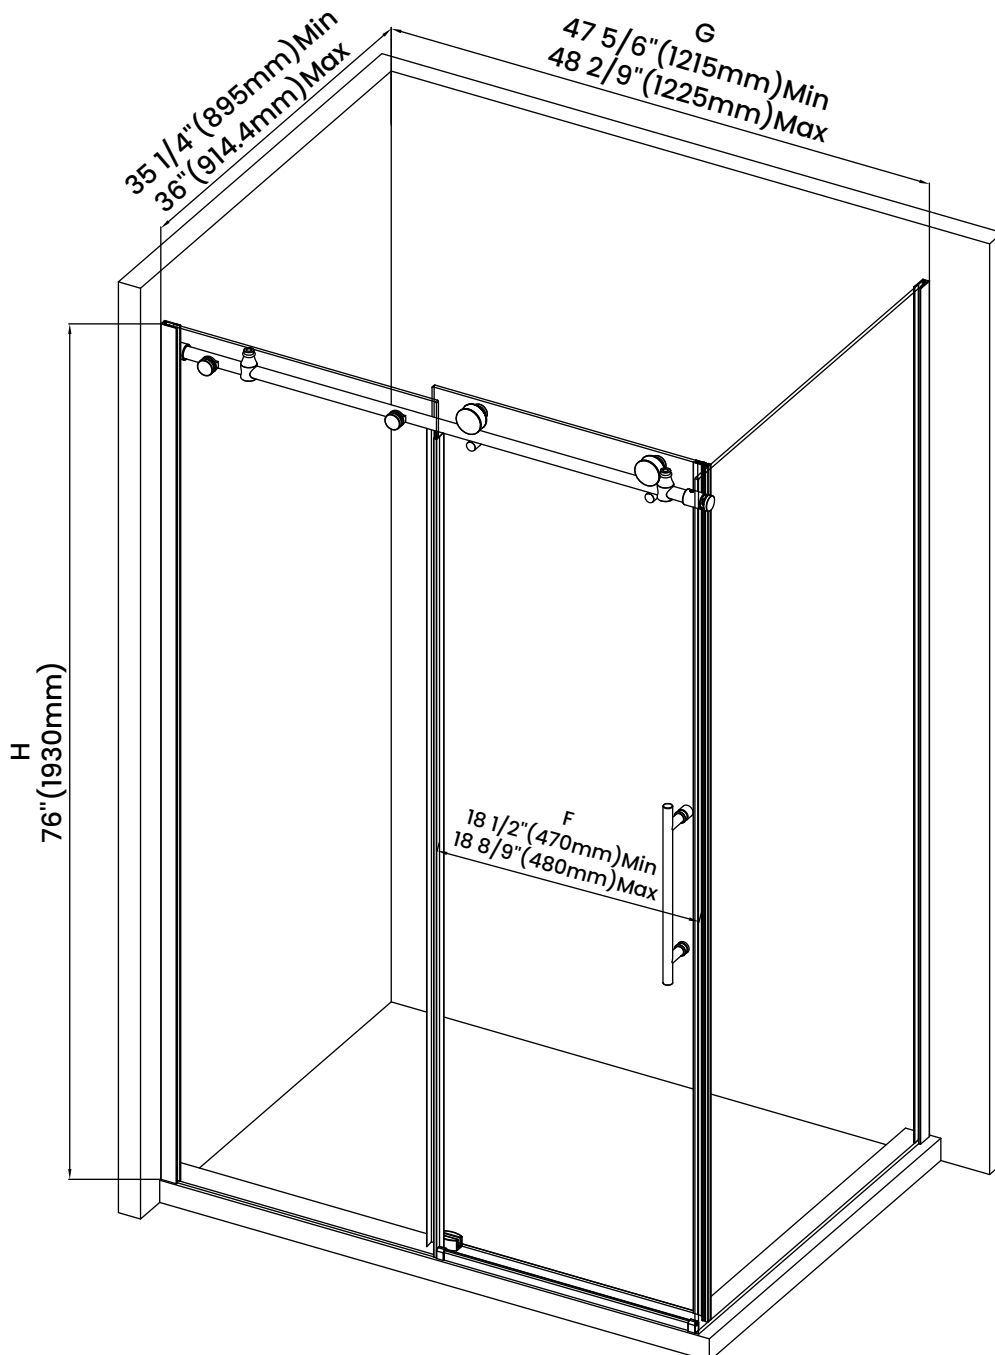

Measurements	
A	Distance Between Handle Holes
B	Handle Length
C	Distance Between Handle Holes To The Side
D	Distance Between Handle Holes To The Bottom
F	Min/Max Walk-In Width
G	Min/Max Shower Door Width
H	Shower Door Height
J	Walk Through Opening Height

Measurements provided are in mm and inches.

Measurements	
A	Distance Between Handle Holes
B	Handle Length
C	Distance Between Handle Holes To The Side
D	Distance Between Handle Holes To The Bottom
F	Min/Max Walk-In Width
G	Min/Max Shower Door Width
H	Shower Door Height
J	Walk Through Opening Height

Measurements provided are in mm and inches.