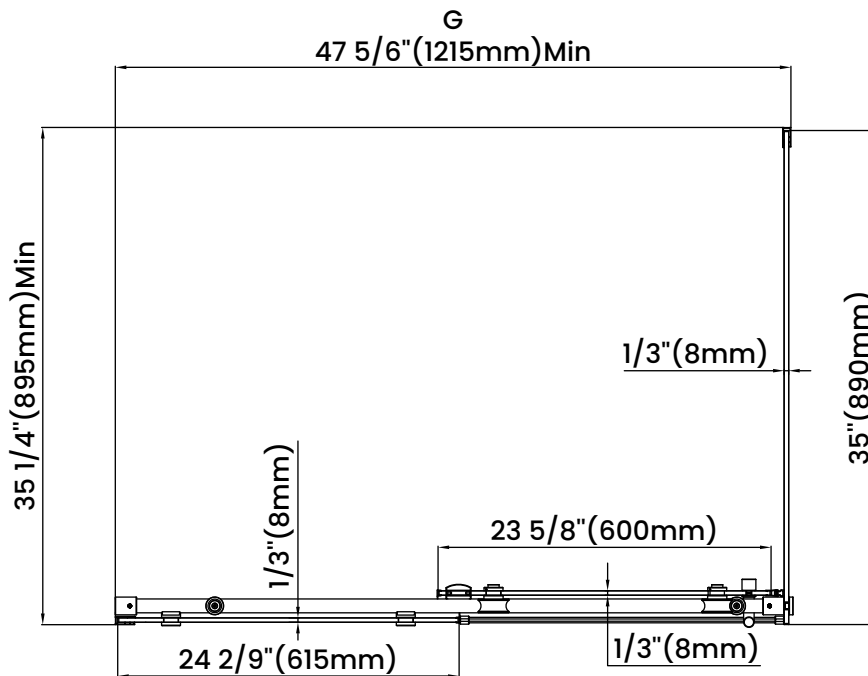

Measurements	
A	Distance Between Handle Holes
B	Handle Length
C	Distance Between Handle Holes To The Side
D	Distance Between Handle Holes To The Bottom
F	Min/Max Walk-In Width
G	Min/Max Shower Door Width
H	Shower Door Height
J	Walk Through Opening Height

Measurements provided are in mm and inches.

Measurements	
A	Distance Between Handle Holes
B	Handle Length
C	Distance Between Handle Holes To The Side
D	Distance Between Handle Holes To The Bottom
F	Min/Max Walk-In Width
G	Min/Max Shower Door Width
H	Shower Door Height
J	Walk Through Opening Height

Measurements provided are in mm and inches.